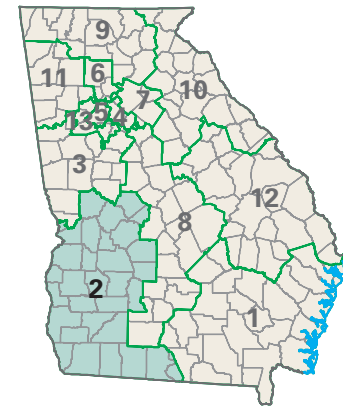

Congressional District 2

2 Congressional District
Webster County

Georgia (13 Districts)