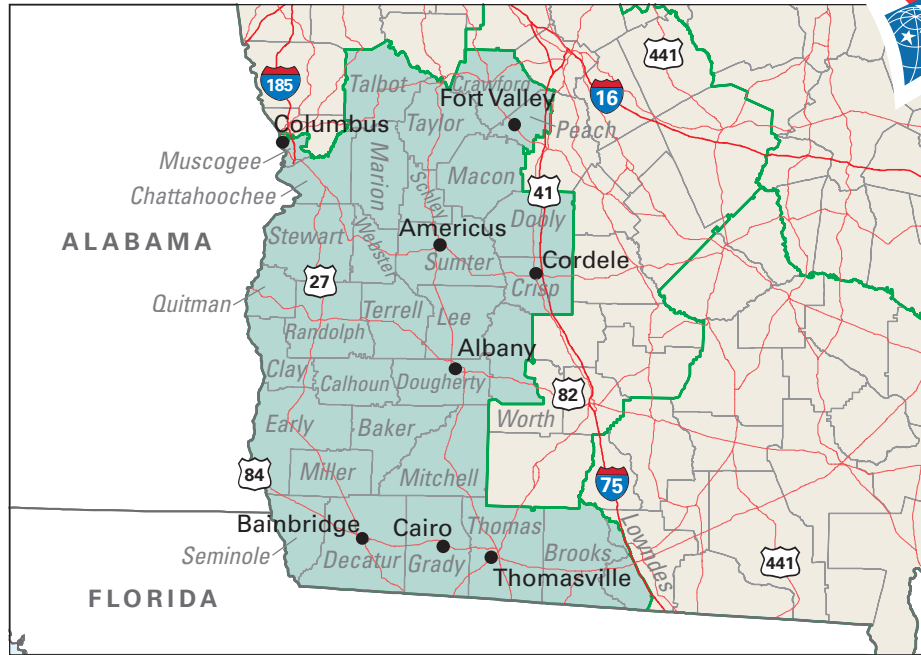

Congressional District 2

2 Congressional District
Webster County

Georgia (13 Districts)