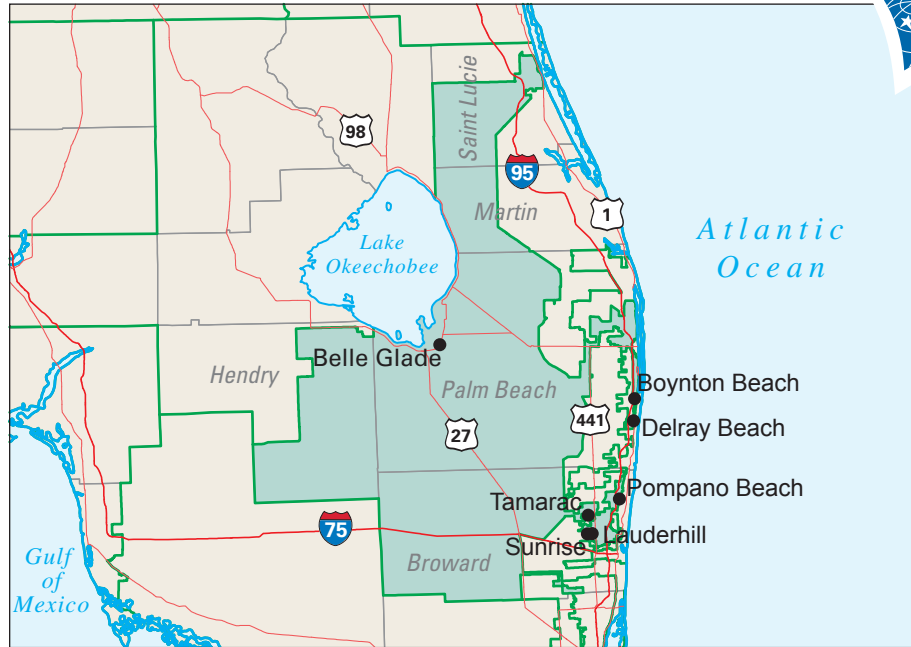

# Congressional District 23

**23** Congressional District  
Martin County

Florida (25 Districts)