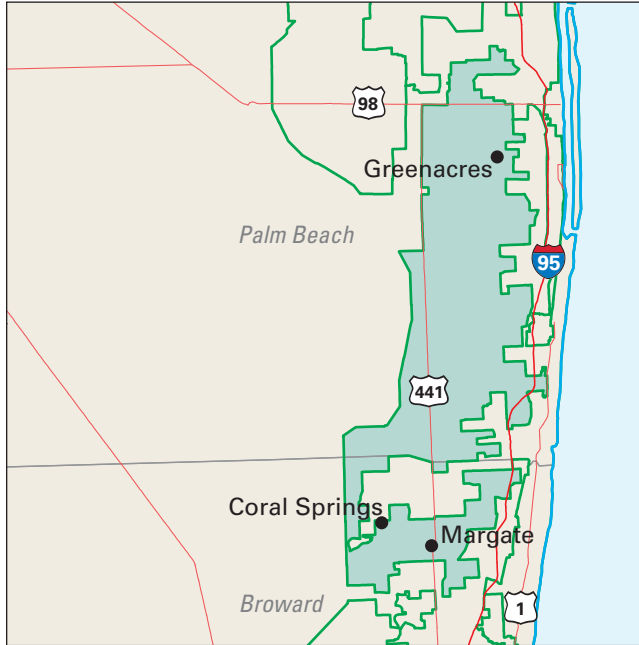

# Congressional District 19

Atlantic Ocean

**19** Congressional District  
Palm Beach County

Florida (25 Districts)