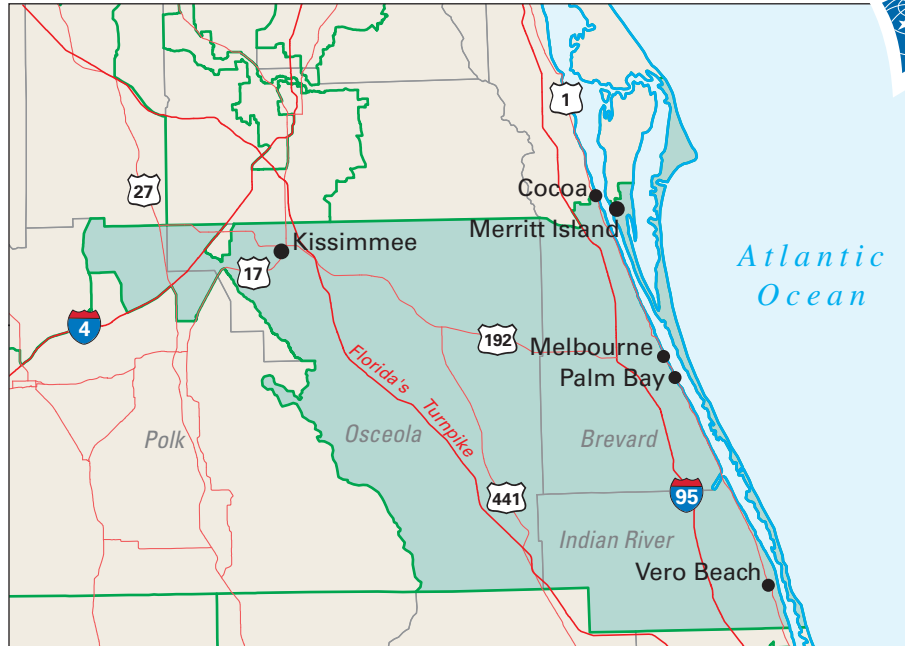

Congressional District 15

0 20 40 Miles

15 Congressional District
Brevard County

Florida (25 Districts)