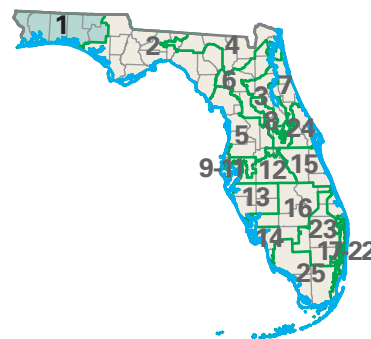

# Congressional District 1

**1** Congressional District  
*Walton* County

Florida (25 Districts)