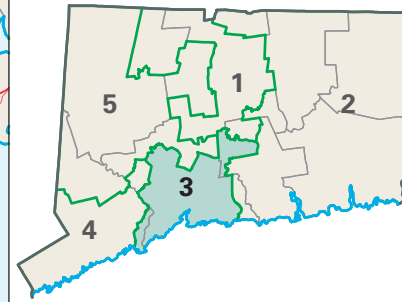

Congressional District 3

3 Congressional District

New Haven County

Connecticut (5 Districts)