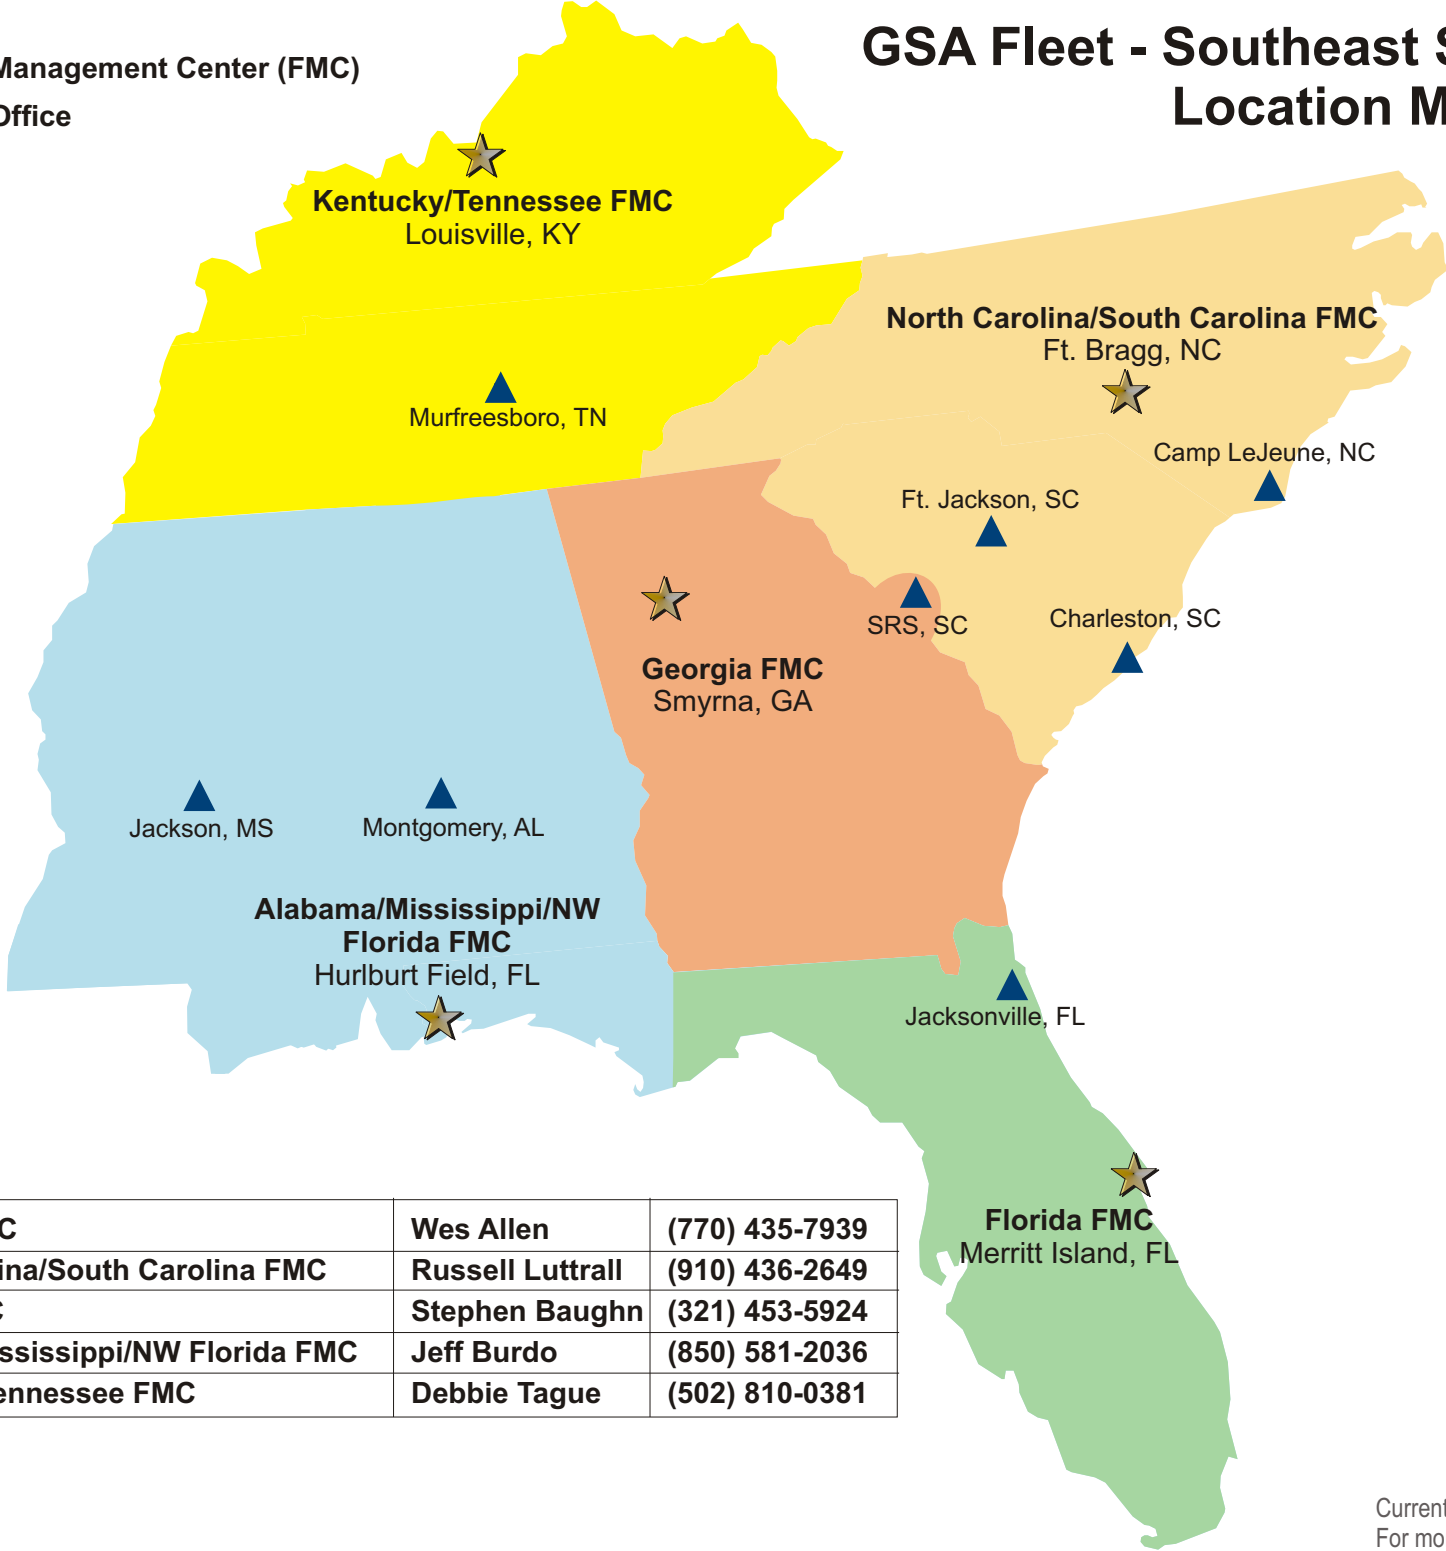

GSA Fleet - Southeast Sunbelt Region Location Map

★ Fleet Management Center (FMC)
▲ Fleet Office

Georgia FMC	Wes Allen	(770) 435-7939
North Carolina/South Carolina FMC	Russell Luttrall	(910) 436-2649
Florida FMC	Stephen Baughn	(321) 453-5924
Alabama/Mississippi/NW Florida FMC	Jeff Burdo	(850) 581-2036
Kentucky/Tennessee FMC	Debbie Tague	(502) 810-0381