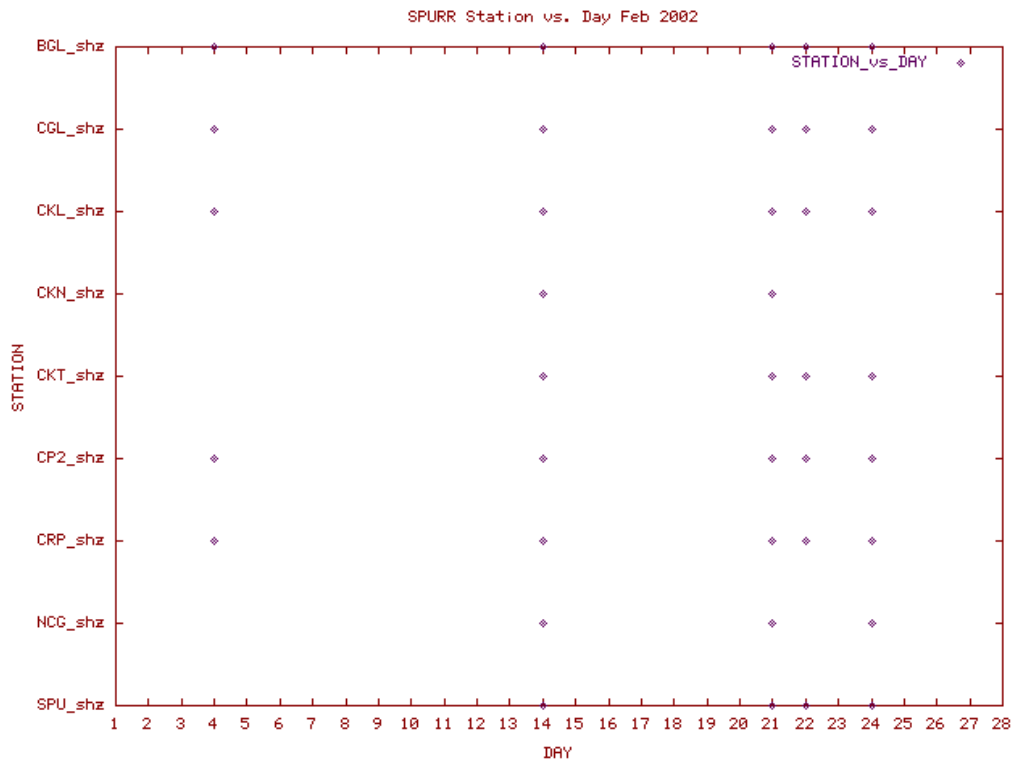

Station Use Plot for the Spurr subnetwork for February 2002