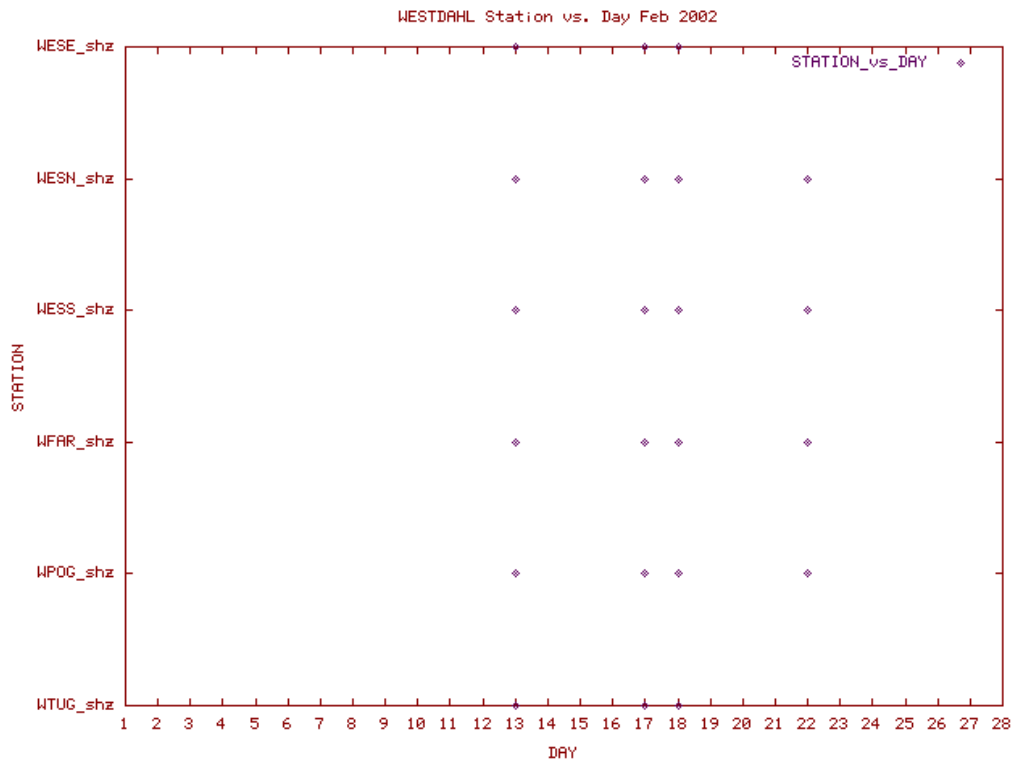

Station Use Plot for the Veniaminof subnetwork for October 2002

Station Use Plot for the Veniaminof subnetwork for November 2002

Station Use Plot for the Veniaminof subnetwork for December 2002

Station Use Plot for the Westdahl subnetwork for January 2002