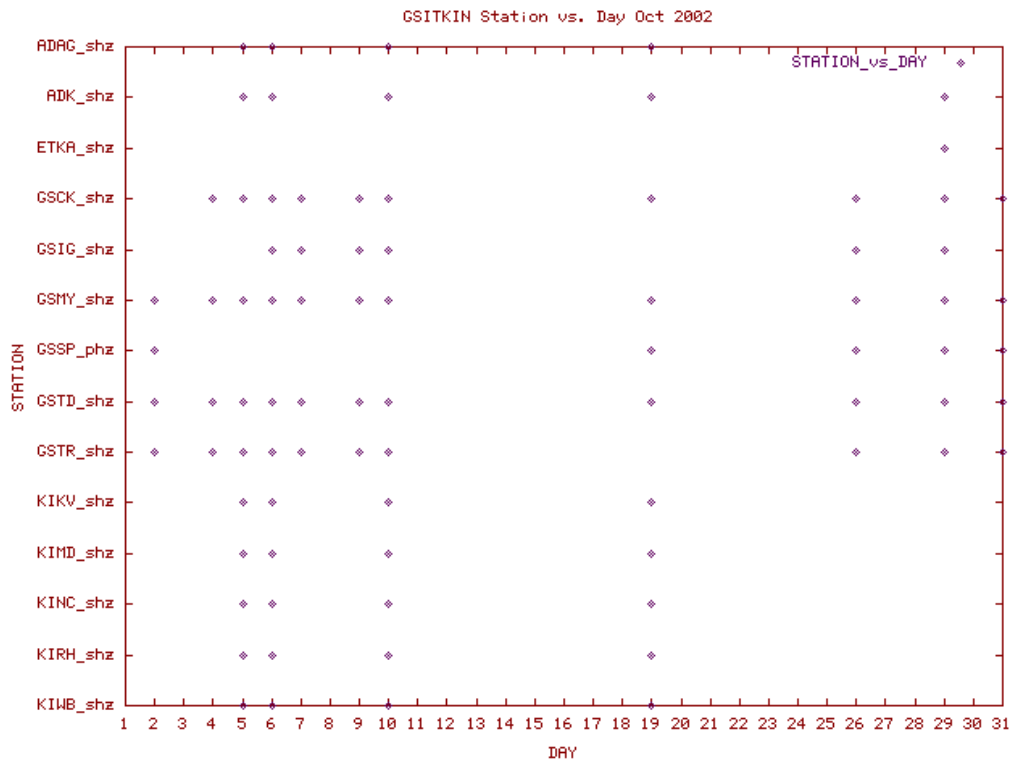

Station Use Plot for the Great Sitkin subnetwork for October 2002