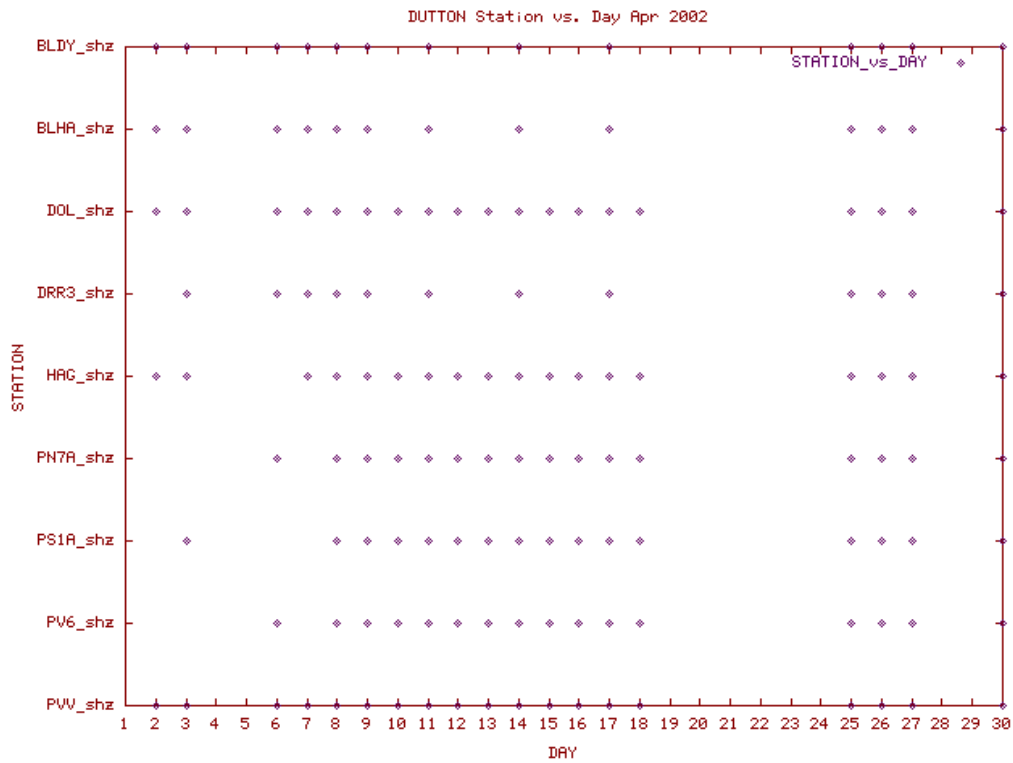

Station Use Plot for the Augustine subnetwork for September 2002

Station Use Plot for the Augustine subnetwork for October 2002

Station Use Plot for the Augustine subnetwork for November 2002

Station Use Plot for the Augustine subnetwork for December 2002

Station Use Plot for the Dutton and Pavlof subnetworks for January 2002

Station Use Plot for the Dutton and Pavlof subnetworks for February 2002

Station Use Plot for the Dutton and Pavlof subnetworks for March 2002