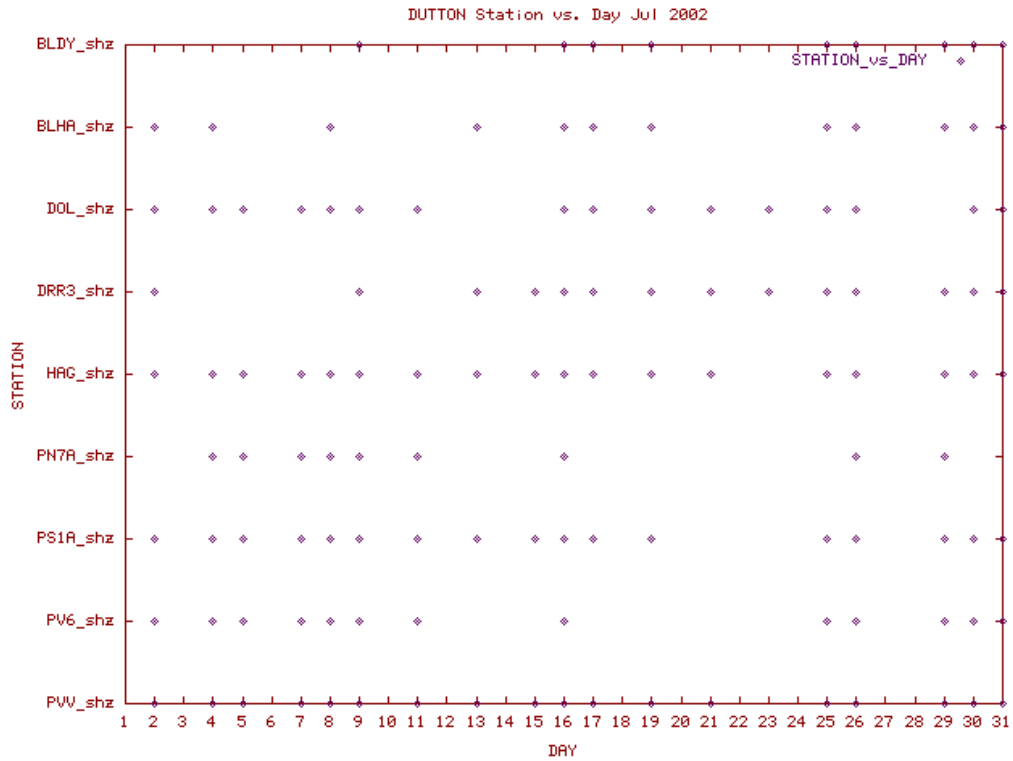

Station Use Plot for the Augustine subnetwork for September 2002

Station Use Plot for the Augustine subnetwork for October 2002

Station Use Plot for the Augustine subnetwork for November 2002

Station Use Plot for the Augustine subnetwork for December 2002

Station Use Plot for the Dutton and Pavlof subnetworks for January 2002

Station Use Plot for the Dutton and Pavlof subnetworks for February 2002

Station Use Plot for the Dutton and Pavlof subnetworks for March 2002

Station Use Plot for the Dutton and Pavlof subnetworks for April 2002

Station Use Plot for the Dutton and Pavlof subnetworks for May 2002

Station Use Plot for the Dutton and Pavlof subnetworks for June 2002