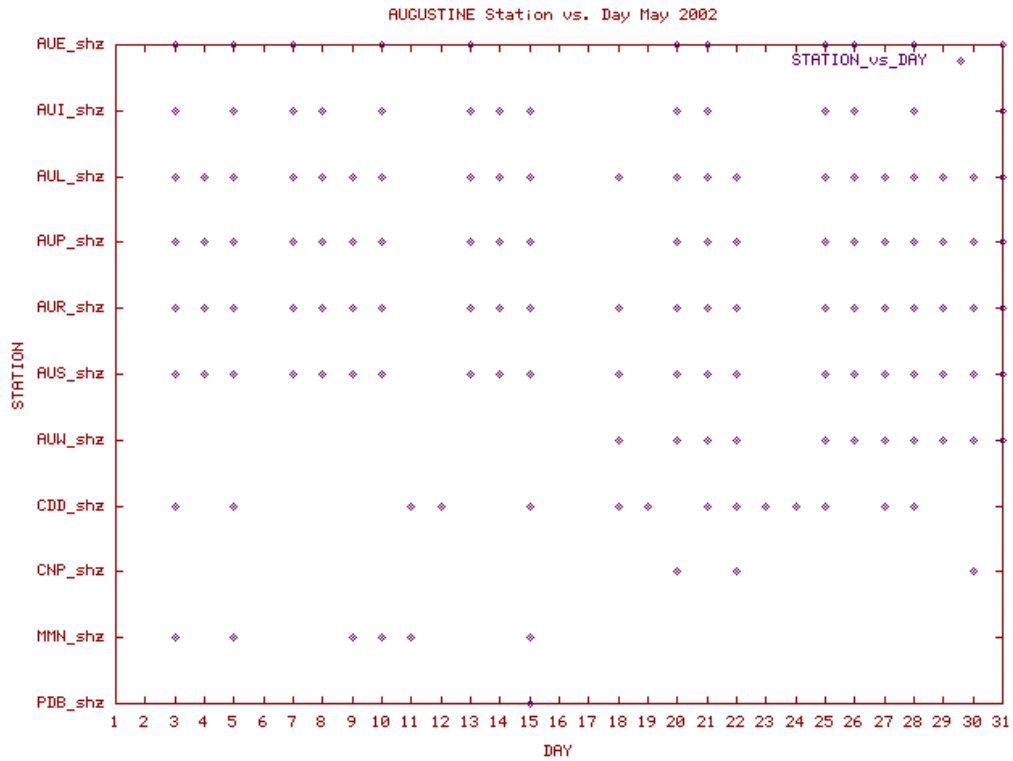

Station Use Plot for the Aniakchak subnetwork for February 2002

Station Use Plot for the Aniakchak subnetwork for June 2002

Station Use Plot for the Aniakchak subnetwork for July 2002

Station Use Plot for the Aniakchak subnetwork for August 2002

Station Use Plot for the Aniakchak subnetwork for September 2002

Station Use Plot for the Aniakchak subnetwork for October 2002

Station Use Plot for the Aniakchak subnetwork for November 2002

Station Use Plot for the Aniakchak subnetwork for December 2002

Station Use Plot for the Augustine subnetwork for January 2002

Station Use Plot for the Augustine subnetwork for February 2002

Station Use Plot for the Augustine subnetwork for March 2002

Station Use Plot for the Augustine subnetwork for April 2002

Station Use Plot for the Augustine subnetwork for May 2002

Station Use Plot for the Augustine subnetwork for June 2002

Station Use Plot for the Augustine subnetwork for July 2002

Station Use Plot for the Augustine subnetwork for August 2002