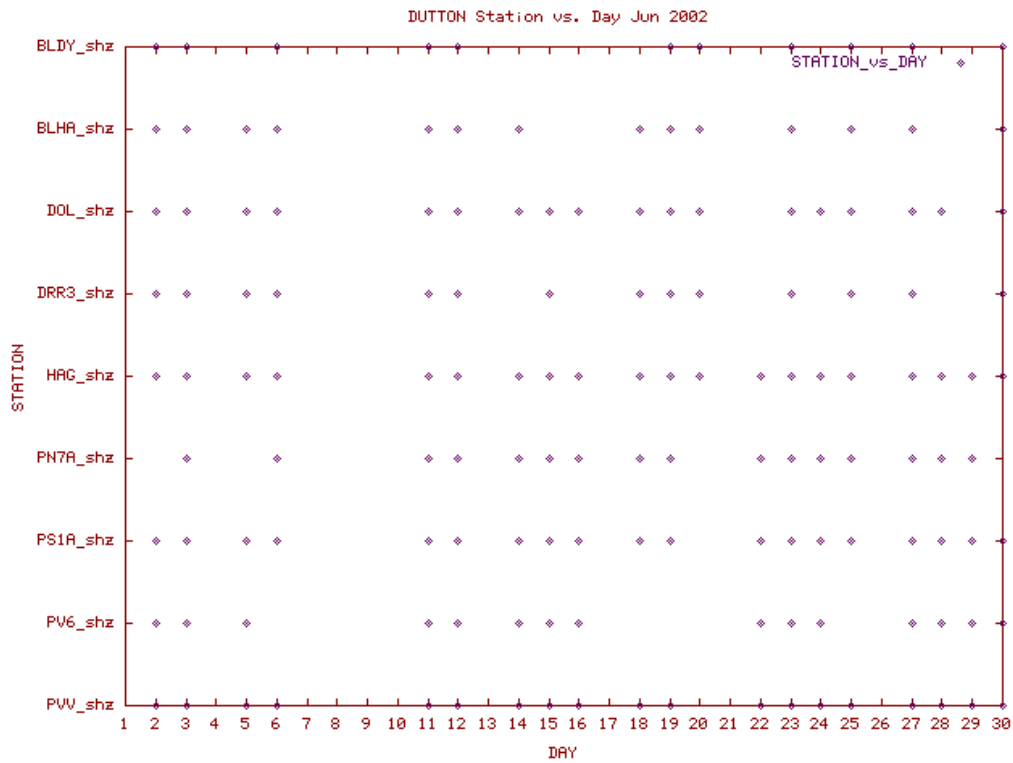

Station Use Plot for the Augustine subnetwork for September 2002

Station Use Plot for the Augustine subnetwork for October 2002

Station Use Plot for the Augustine subnetwork for November 2002

Station Use Plot for the Augustine subnetwork for December 2002

Station Use Plot for the Dutton and Pavlof subnetworks for January 2002

Station Use Plot for the Dutton and Pavlof subnetworks for February 2002

Station Use Plot for the Dutton and Pavlof subnetworks for March 2002

Station Use Plot for the Dutton and Pavlof subnetworks for April 2002

Station Use Plot for the Dutton and Pavlof subnetworks for May 2002

Station Use Plot for the Dutton and Pavlof subnetworks for June 2002