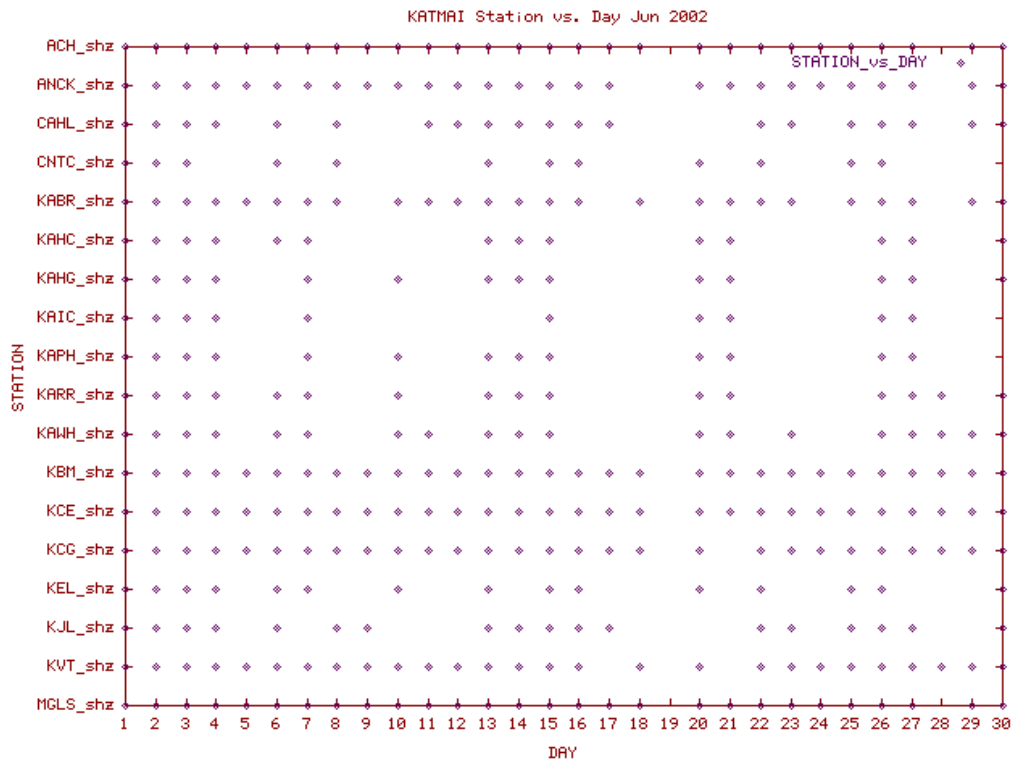

Station Use Plot for the Katmai volcanic group subnetwork for June 2002