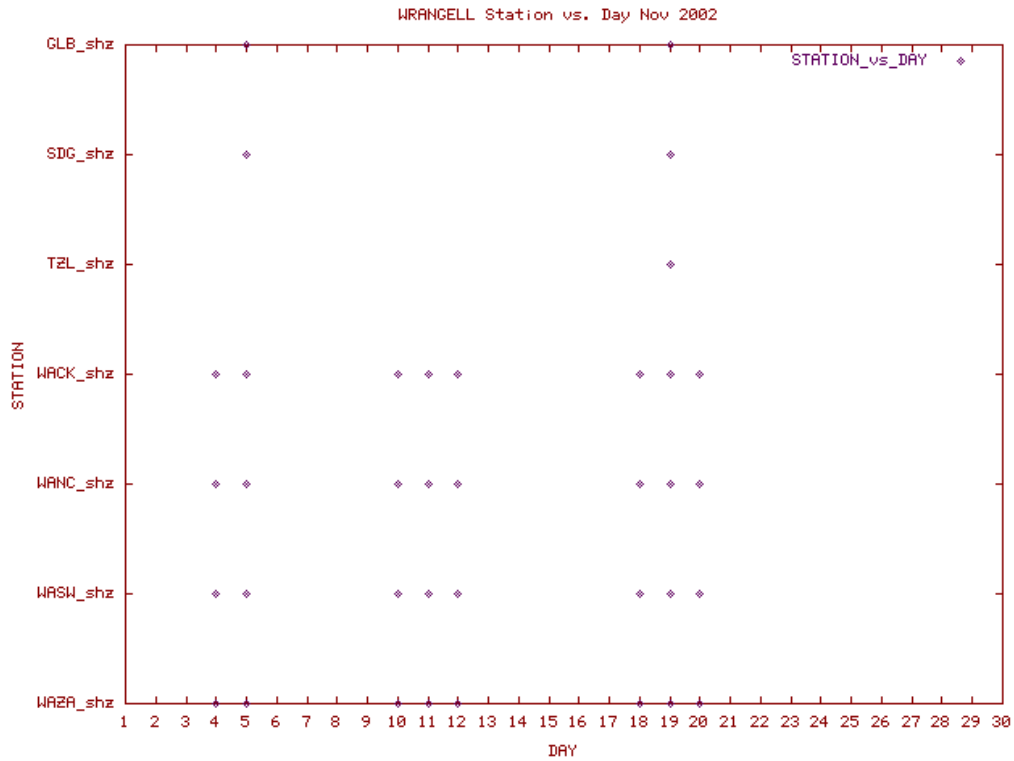

Station Use Plot for the Wrangell subnetwork for November 2002