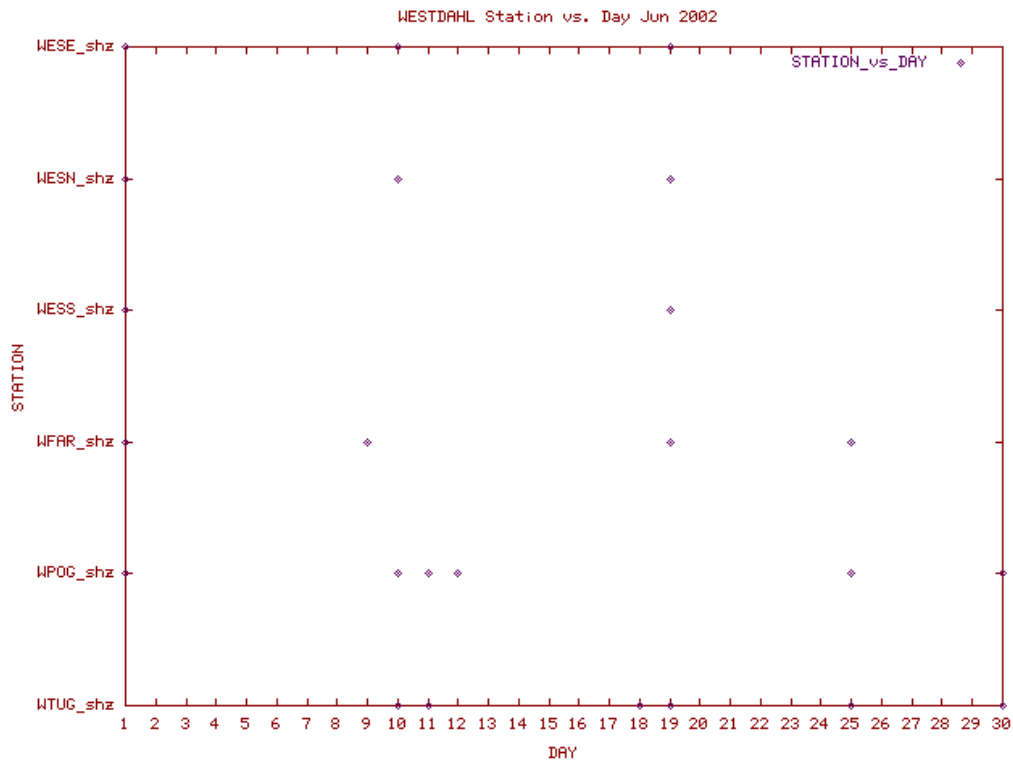

Station Use Plot for the Westdahl subnetwork for February 2002

Station Use Plot for the Westdahl subnetwork for March 2002

Station Use Plot for the Westdahl subnetwork for April 2002

Station Use Plot for the Westdahl subnetwork for May 2002