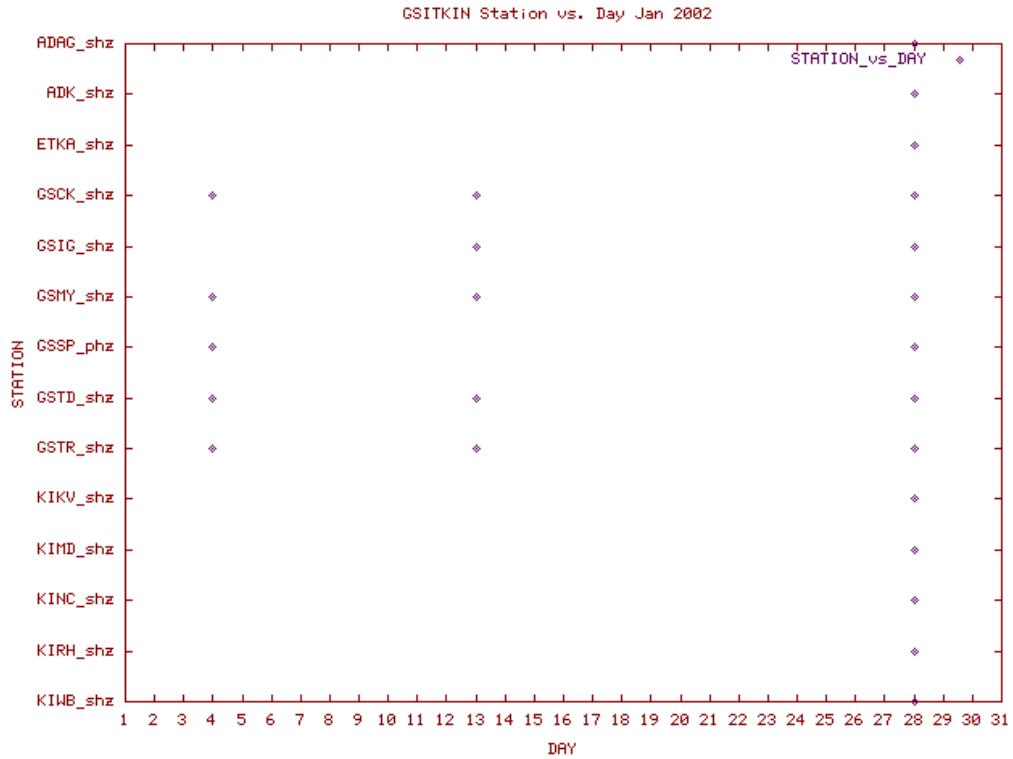

Station Use Plot for the Great Sitkin subnetwork for January 2002