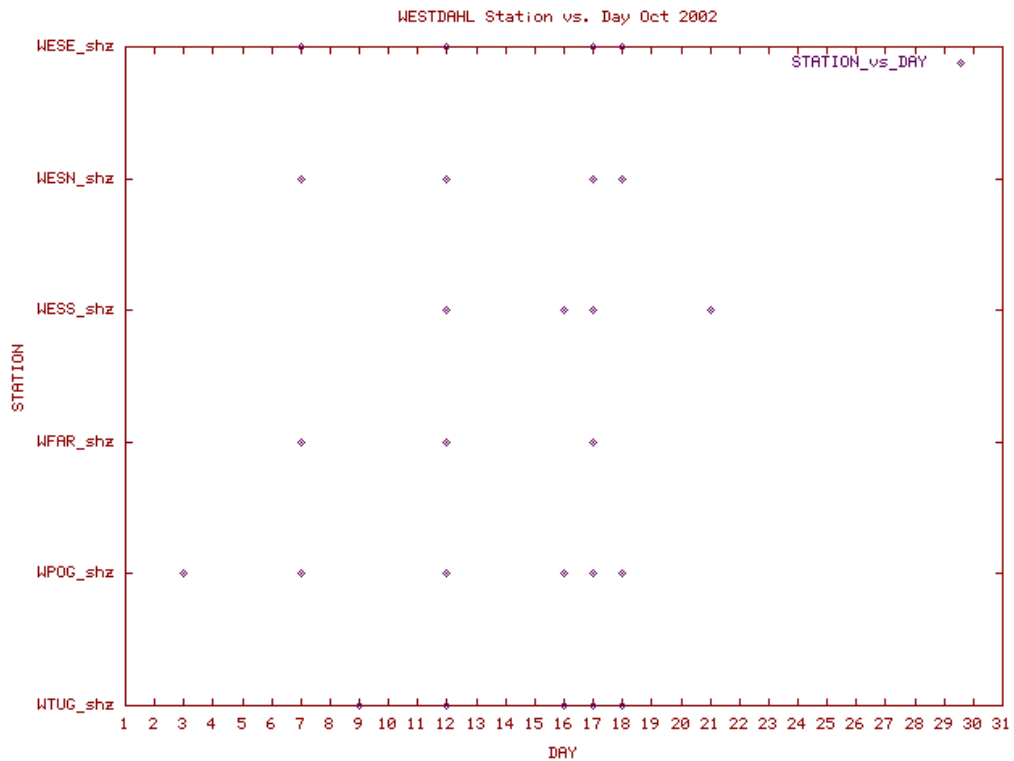

Station Use Plot for the Westdahl subnetwork for June 2002

Station Use Plot for the Westdahl subnetwork for July 2002

Station Use Plot for the Westdahl subnetwork for August 2002

Station Use Plot for the Westdahl subnetwork for September 2002