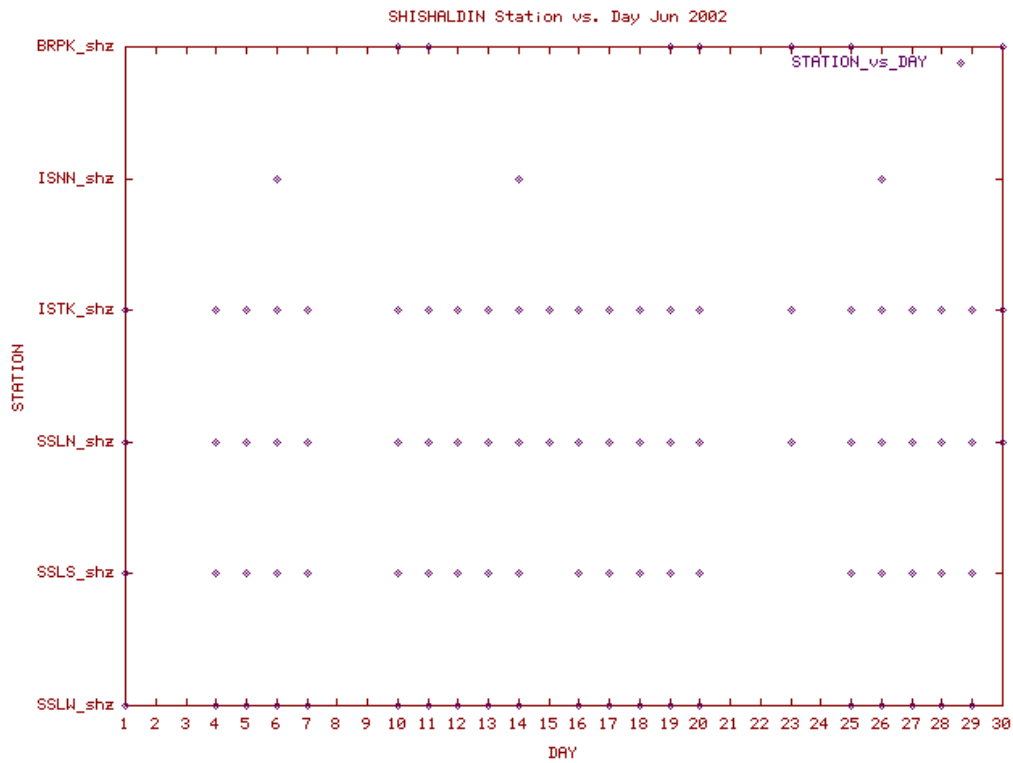

Station Use Plot for the Shishaldin subnetwork for June 2002