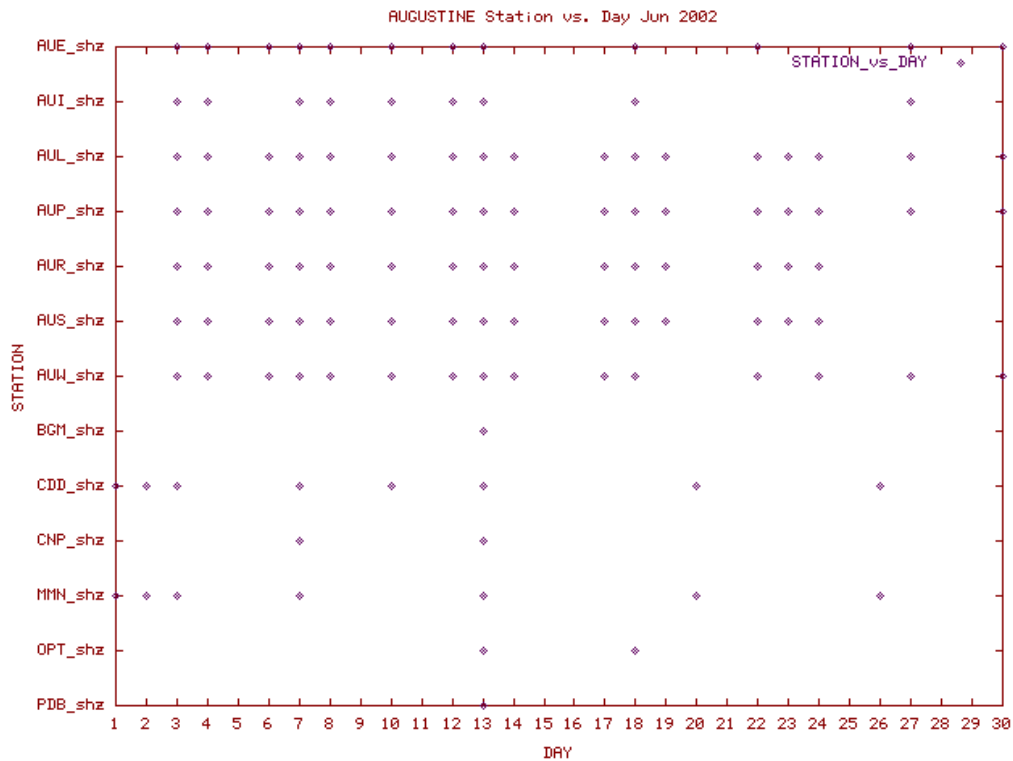

Station Use Plot for the Aniakchak subnetwork for February 2002

Station Use Plot for the Aniakchak subnetwork for June 2002

Station Use Plot for the Aniakchak subnetwork for July 2002

Station Use Plot for the Aniakchak subnetwork for August 2002

Station Use Plot for the Aniakchak subnetwork for September 2002

Station Use Plot for the Aniakchak subnetwork for October 2002

Station Use Plot for the Aniakchak subnetwork for November 2002

Station Use Plot for the Aniakchak subnetwork for December 2002

Station Use Plot for the Augustine subnetwork for January 2002

Station Use Plot for the Augustine subnetwork for February 2002

Station Use Plot for the Augustine subnetwork for March 2002

Station Use Plot for the Augustine subnetwork for April 2002

Station Use Plot for the Augustine subnetwork for May 2002

Station Use Plot for the Augustine subnetwork for June 2002

Station Use Plot for the Augustine subnetwork for July 2002

Station Use Plot for the Augustine subnetwork for August 2002