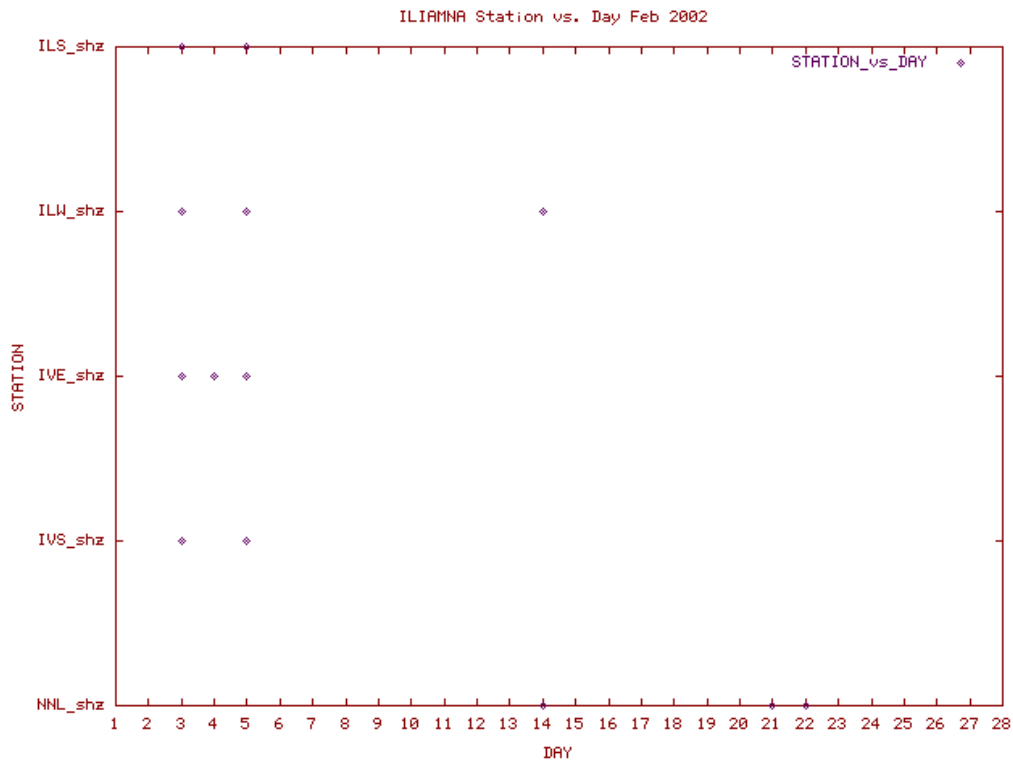

Station Use Plot for the Great Sitkin subnetwork for September 2002

Station Use Plot for the Great Sitkin subnetwork for October 2002

Station Use Plot for the Great Sitkin subnetwork for November 2002

Station Use Plot for the Great Sitkin subnetwork for December 2002

Station Use Plot for the Iliamna subnetwork for January 2002

Station Use Plot for the Iliamna subnetwork for February 2002

Station Use Plot for the Iliamna subnetwork for March 2002

Station Use Plot for the Iliamna subnetwork for April 2002