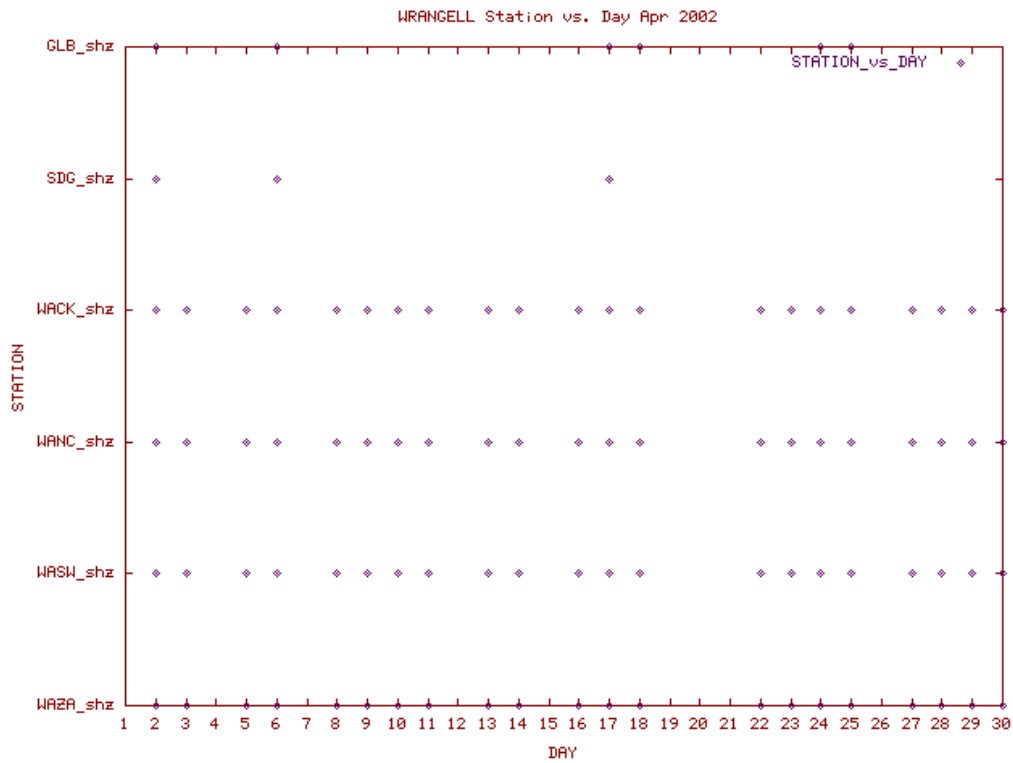

Station Use Plot for the Wrangell subnetwork for April 2002