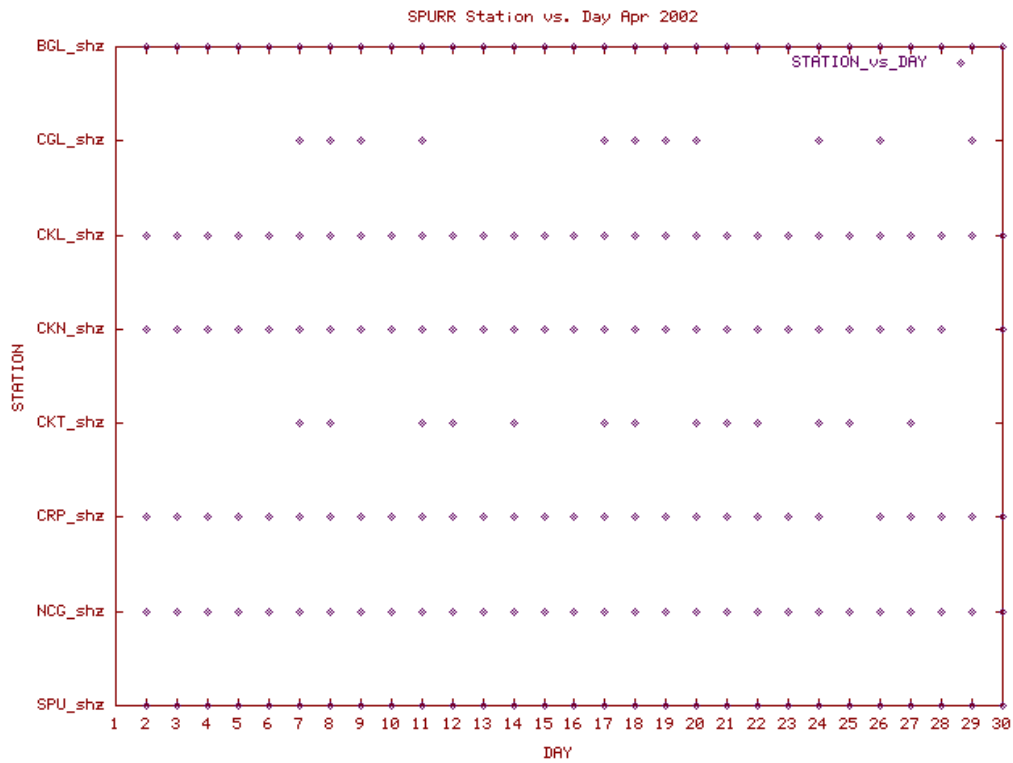

Station Use Plot for the Spurr subnetwork for April 2002