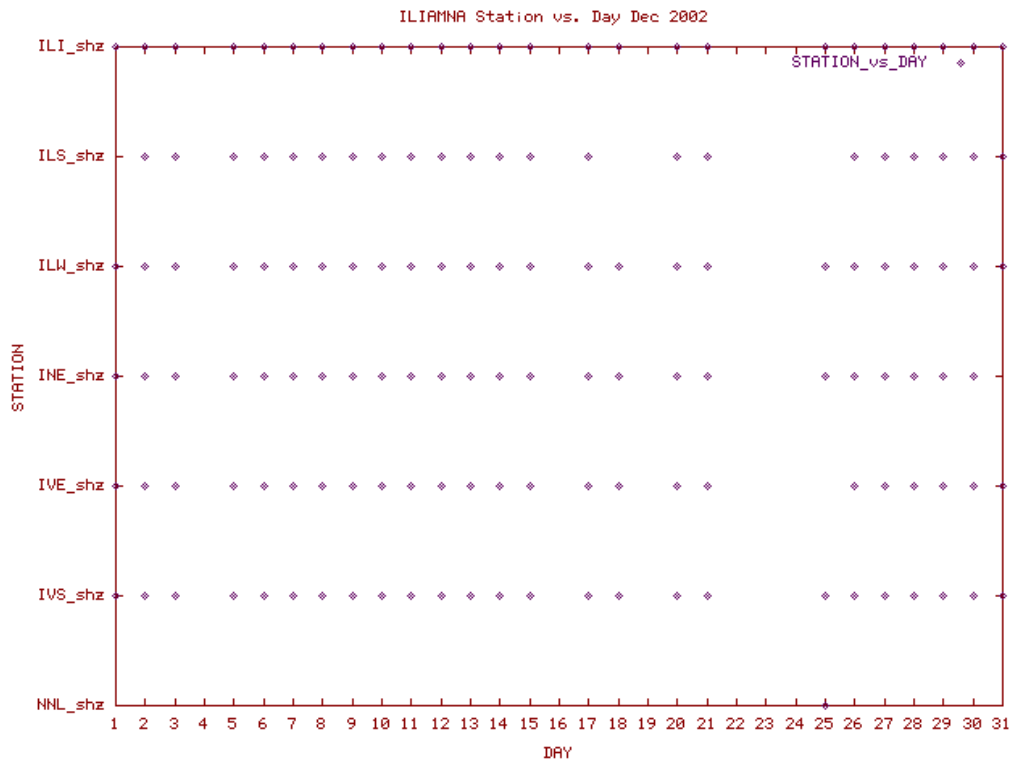

Station Use Plot for the Iliamna subnetwork for January 2002

Station Use Plot for the Iliamna subnetwork for February 2002

Station Use Plot for the Iliamna subnetwork for March 2002

Station Use Plot for the Iliamna subnetwork for April 2002

Station Use Plot for the Iliamna subnetwork for May 2002

Station Use Plot for the Iliamna subnetwork for June 2002

Station Use Plot for the Iliamna subnetwork for July 2002

Station Use Plot for the Iliamna subnetwork for August 2002

Station Use Plot for the Iliamna subnetwork for September 2002

Station Use Plot for the Iliamna subnetwork for October 2002

Station Use Plot for the Iliamna subnetwork for November 2002

Station Use Plot for the Iliamna subnetwork for December 2002