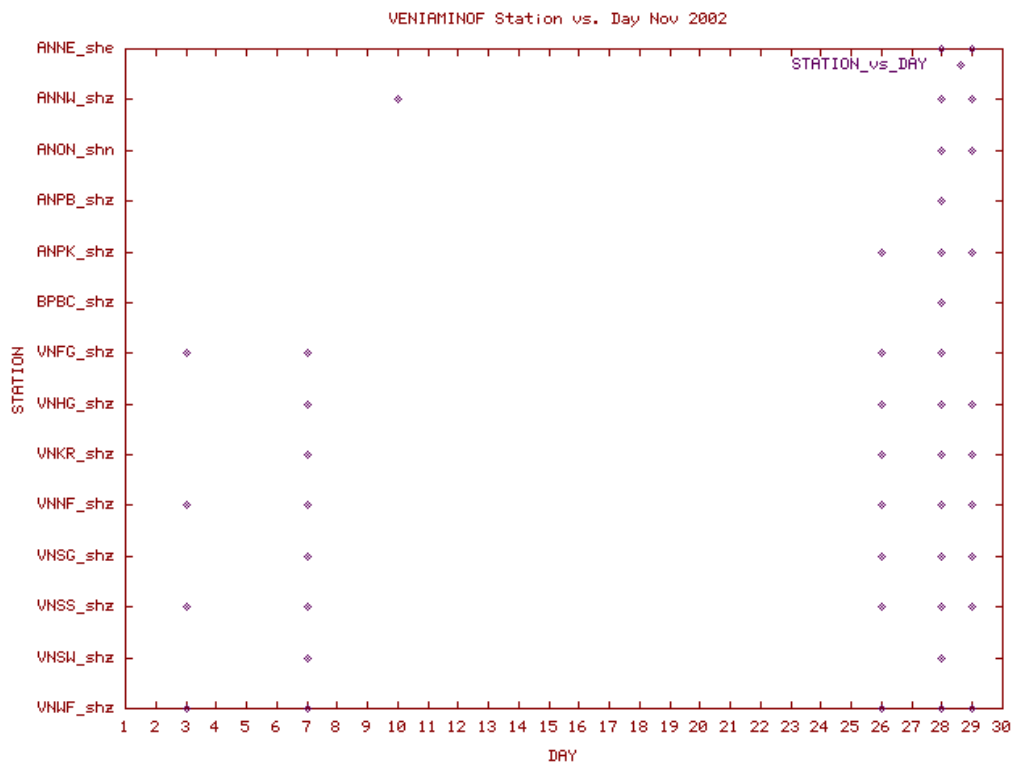

Station Use Plot for the Veniaminof subnetwork for November 2002