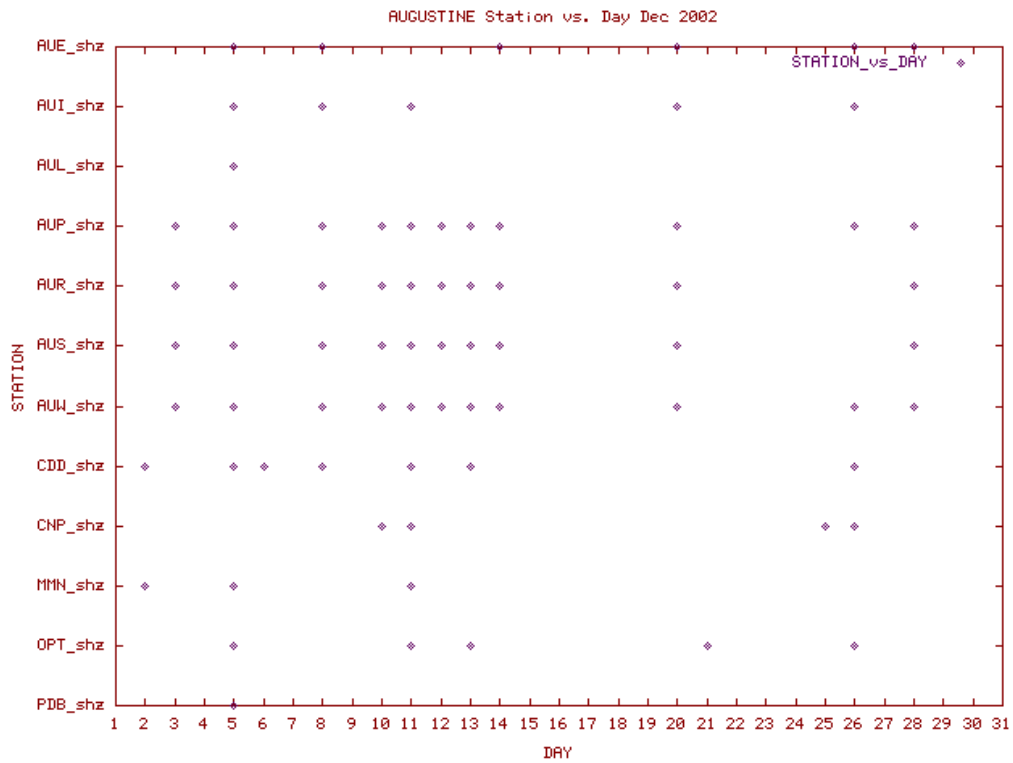

Station Use Plot for the Augustine subnetwork for May 2002

Station Use Plot for the Augustine subnetwork for June 2002

Station Use Plot for the Augustine subnetwork for July 2002

Station Use Plot for the Augustine subnetwork for August 2002

Station Use Plot for the Augustine subnetwork for September 2002

Station Use Plot for the Augustine subnetwork for October 2002

Station Use Plot for the Augustine subnetwork for November 2002

Station Use Plot for the Augustine subnetwork for December 2002

Station Use Plot for the Dutton and Pavlof subnetworks for January 2002

Station Use Plot for the Dutton and Pavlof subnetworks for February 2002

Station Use Plot for the Dutton and Pavlof subnetworks for March 2002