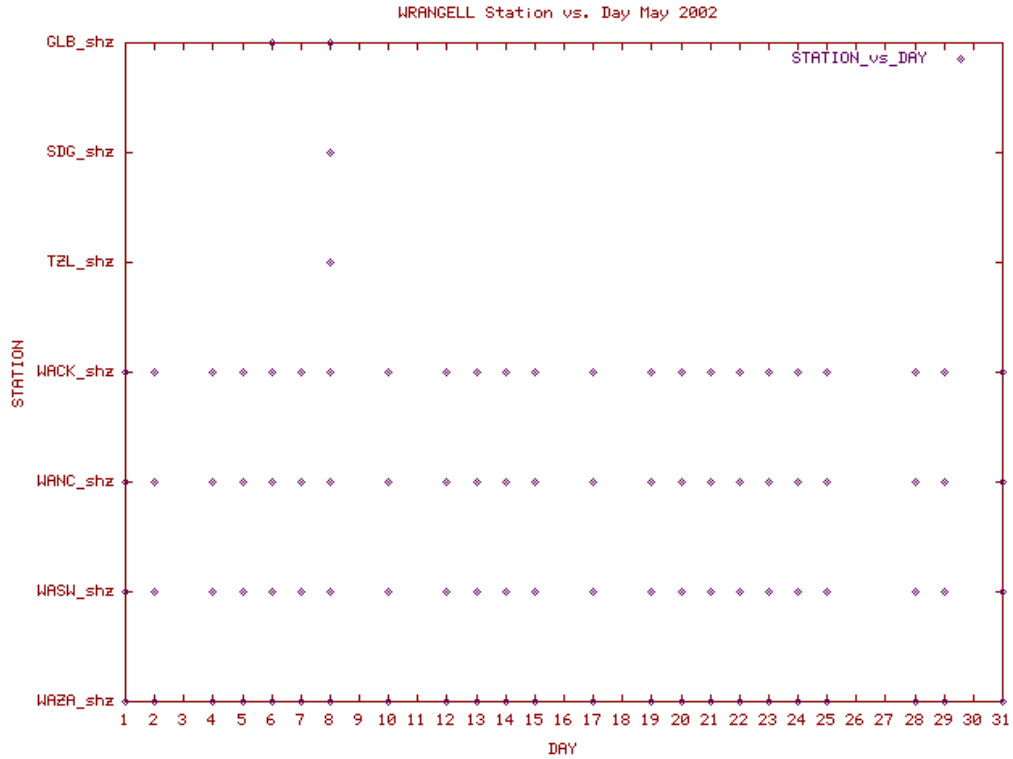

Station Use Plot for the Wrangell subnetwork for May 2002