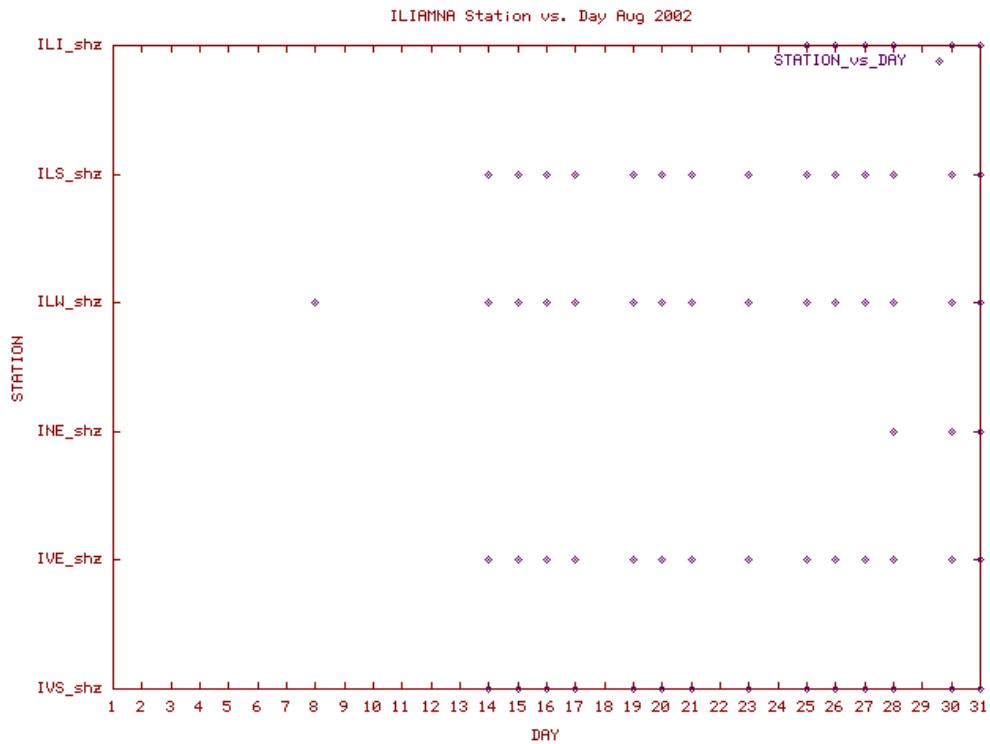

Station Use Plot for the Iliamna subnetwork for January 2002

Station Use Plot for the Iliamna subnetwork for February 2002

Station Use Plot for the Iliamna subnetwork for March 2002

Station Use Plot for the Iliamna subnetwork for April 2002

Station Use Plot for the Iliamna subnetwork for May 2002

Station Use Plot for the Iliamna subnetwork for June 2002

Station Use Plot for the Iliamna subnetwork for July 2002

Station Use Plot for the Iliamna subnetwork for August 2002

Station Use Plot for the Iliamna subnetwork for September 2002

Station Use Plot for the Iliamna subnetwork for October 2002

Station Use Plot for the Iliamna subnetwork for November 2002

Station Use Plot for the Iliamna subnetwork for December 2002