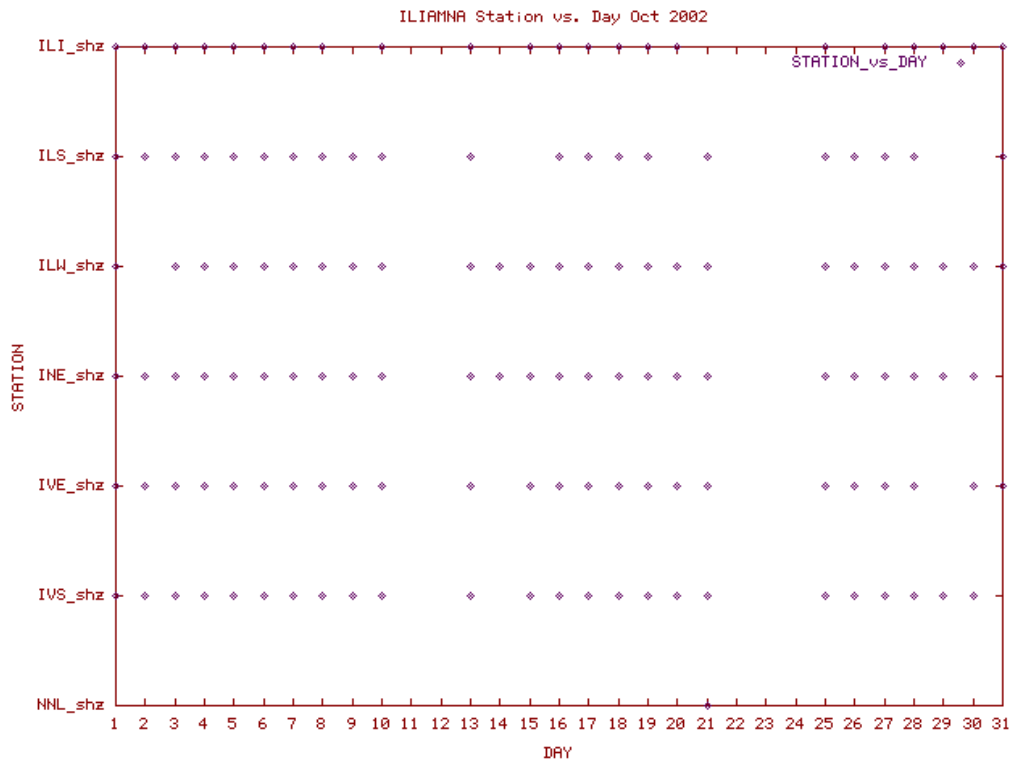

Station Use Plot for the Iliamna subnetwork for January 2002

Station Use Plot for the Iliamna subnetwork for February 2002

Station Use Plot for the Iliamna subnetwork for March 2002

Station Use Plot for the Iliamna subnetwork for April 2002

Station Use Plot for the Iliamna subnetwork for May 2002

Station Use Plot for the Iliamna subnetwork for June 2002

Station Use Plot for the Iliamna subnetwork for July 2002

Station Use Plot for the Iliamna subnetwork for August 2002

Station Use Plot for the Iliamna subnetwork for September 2002

Station Use Plot for the Iliamna subnetwork for October 2002

Station Use Plot for the Iliamna subnetwork for November 2002

Station Use Plot for the Iliamna subnetwork for December 2002