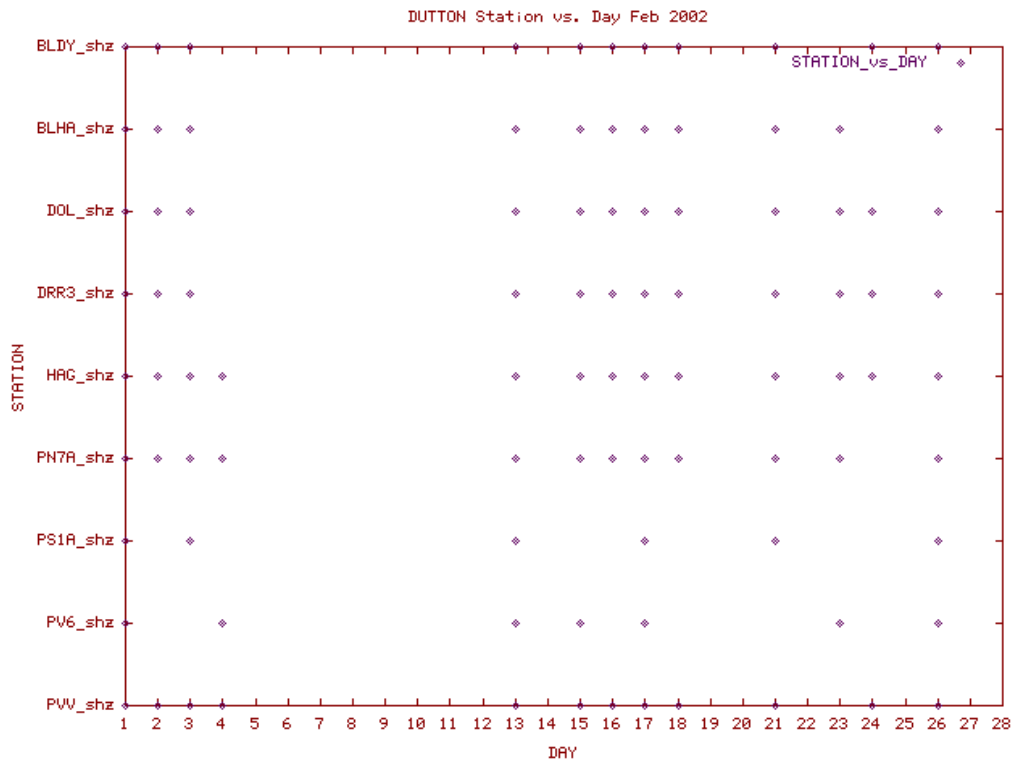

Station Use Plot for the Augustine subnetwork for May 2002

Station Use Plot for the Augustine subnetwork for June 2002

Station Use Plot for the Augustine subnetwork for July 2002

Station Use Plot for the Augustine subnetwork for August 2002

Station Use Plot for the Augustine subnetwork for September 2002

Station Use Plot for the Augustine subnetwork for October 2002

Station Use Plot for the Augustine subnetwork for November 2002

Station Use Plot for the Augustine subnetwork for December 2002

Station Use Plot for the Dutton and Pavlof subnetworks for January 2002

Station Use Plot for the Dutton and Pavlof subnetworks for February 2002

Station Use Plot for the Dutton and Pavlof subnetworks for March 2002