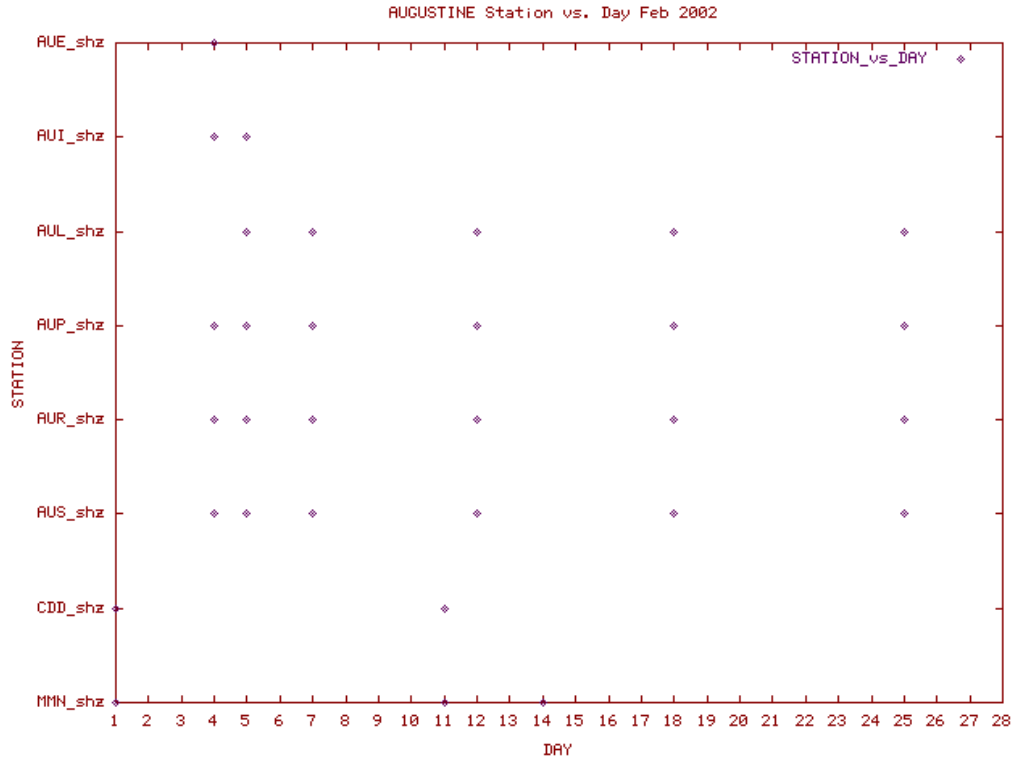

Station Use Plot for the Aniakchak subnetwork for February 2002

Station Use Plot for the Aniakchak subnetwork for June 2002

Station Use Plot for the Aniakchak subnetwork for July 2002

Station Use Plot for the Aniakchak subnetwork for August 2002

Station Use Plot for the Aniakchak subnetwork for September 2002

Station Use Plot for the Aniakchak subnetwork for October 2002

Station Use Plot for the Aniakchak subnetwork for November 2002

Station Use Plot for the Aniakchak subnetwork for December 2002

Station Use Plot for the Augustine subnetwork for January 2002

Station Use Plot for the Augustine subnetwork for February 2002

Station Use Plot for the Augustine subnetwork for March 2002

Station Use Plot for the Augustine subnetwork for April 2002