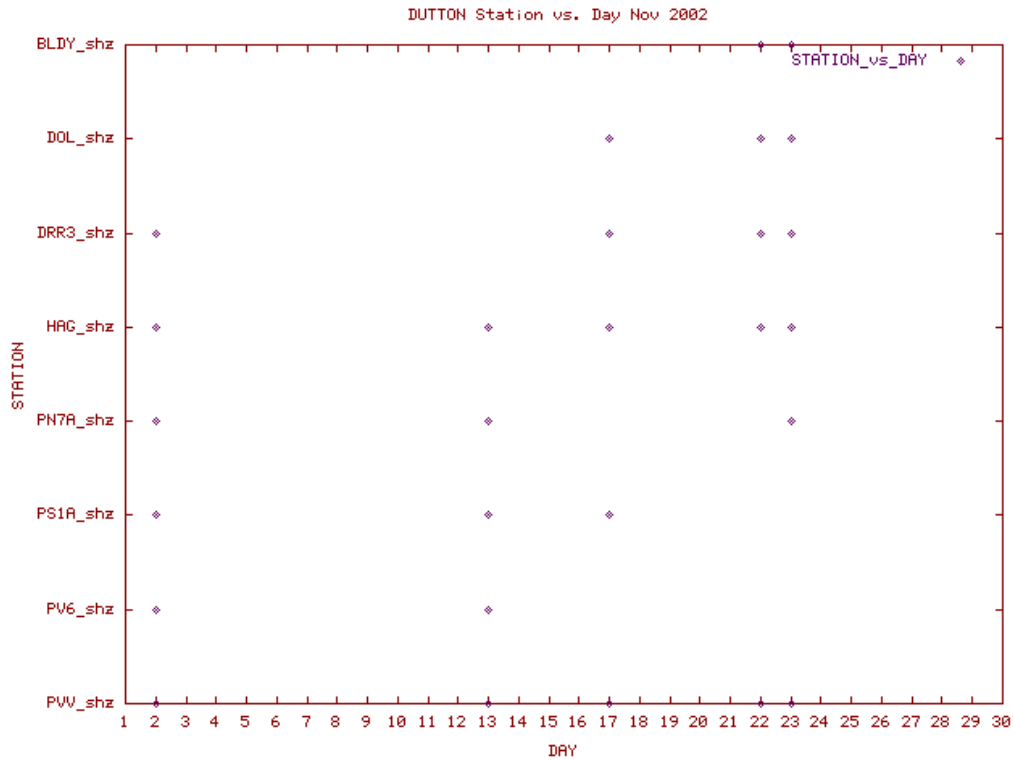

Station Use Plot for the Dutton and Pavlof subnetworks for April 2002

Station Use Plot for the Dutton and Pavlof subnetworks for May 2002

Station Use Plot for the Dutton and Pavlof subnetworks for June 2002

Station Use Plot for the Dutton and Pavlof subnetworks for July 2002

Station Use Plot for the Dutton and Pavlof subnetworks for August 2002

Station Use Plot for the Dutton and Pavlof subnetworks for September 2002

Station Use Plot for the Dutton and Pavlof subnetworks for October 2002

Station Use Plot for the Dutton and Pavlof subnetworks for November 2002

Station Use Plot for the Dutton and Pavlof subnetworks for December 2002