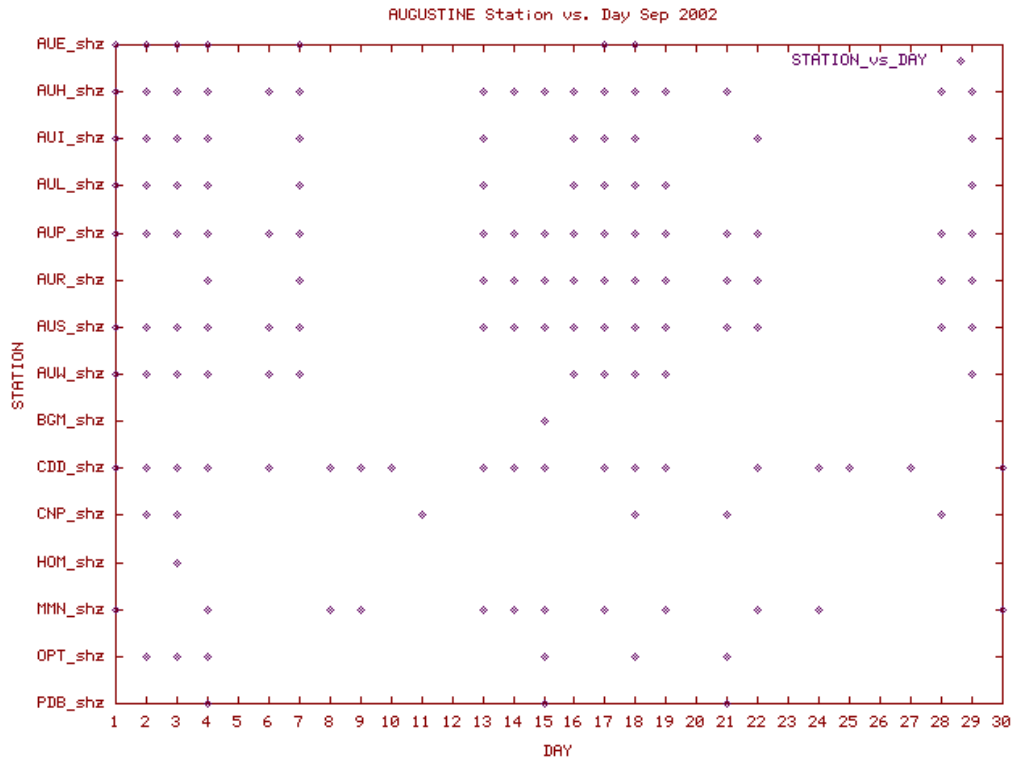

Station Use Plot for the Aniakchak subnetwork for September 2002

Station Use Plot for the Aniakchak subnetwork for October 2002

Station Use Plot for the Aniakchak subnetwork for November 2002

Station Use Plot for the Aniakchak subnetwork for December 2002

Station Use Plot for the Augustine subnetwork for January 2002

Station Use Plot for the Augustine subnetwork for February 2002

Station Use Plot for the Augustine subnetwork for March 2002

Station Use Plot for the Augustine subnetwork for April 2002

Station Use Plot for the Augustine subnetwork for May 2002

Station Use Plot for the Augustine subnetwork for June 2002

Station Use Plot for the Augustine subnetwork for July 2002

Station Use Plot for the Augustine subnetwork for August 2002

Station Use Plot for the Augustine subnetwork for September 2002

Station Use Plot for the Augustine subnetwork for October 2002

Station Use Plot for the Augustine subnetwork for November 2002

Station Use Plot for the Augustine subnetwork for December 2002