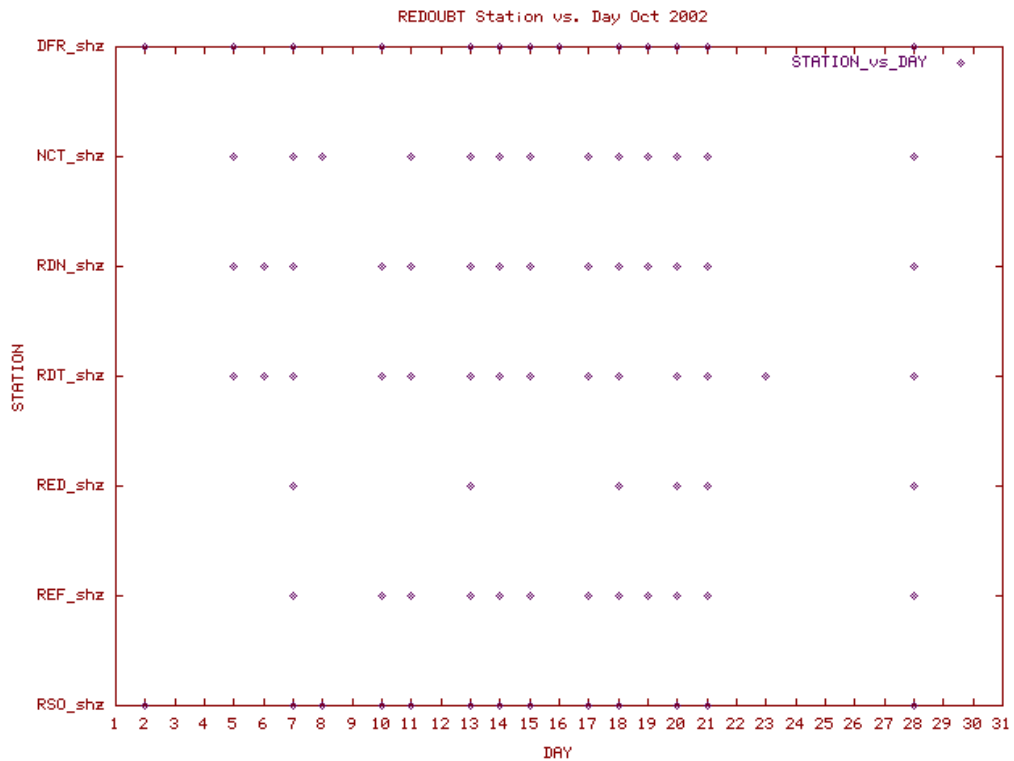

Station Use Plot for the Redoubt subnetwork for January 2002

Station Use Plot for the Redoubt subnetwork for February 2002

Station Use Plot for the Redoubt subnetwork for March 2002

Station Use Plot for the Redoubt subnetwork for April 2002

Station Use Plot for the Redoubt subnetwork for May 2002

Station Use Plot for the Redoubt subnetwork for June 2002

Station Use Plot for the Redoubt subnetwork for July 2002

Station Use Plot for the Redoubt subnetwork for August 2002

Station Use Plot for the Redoubt subnetwork for September 2002

Station Use Plot for the Redoubt subnetwork for October 2002

Station Use Plot for the Redoubt subnetwork for November 2002

Station Use Plot for the Redoubt subnetwork for December 2002