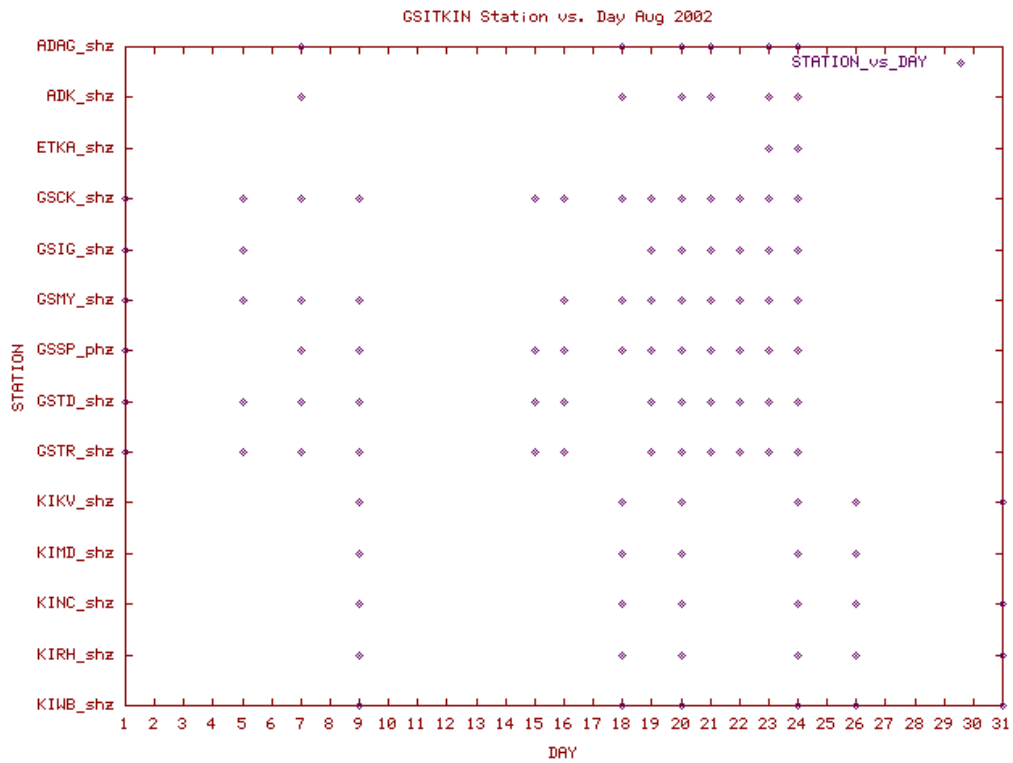

Station Use Plot for the Great Sitkin subnetwork for August 2002