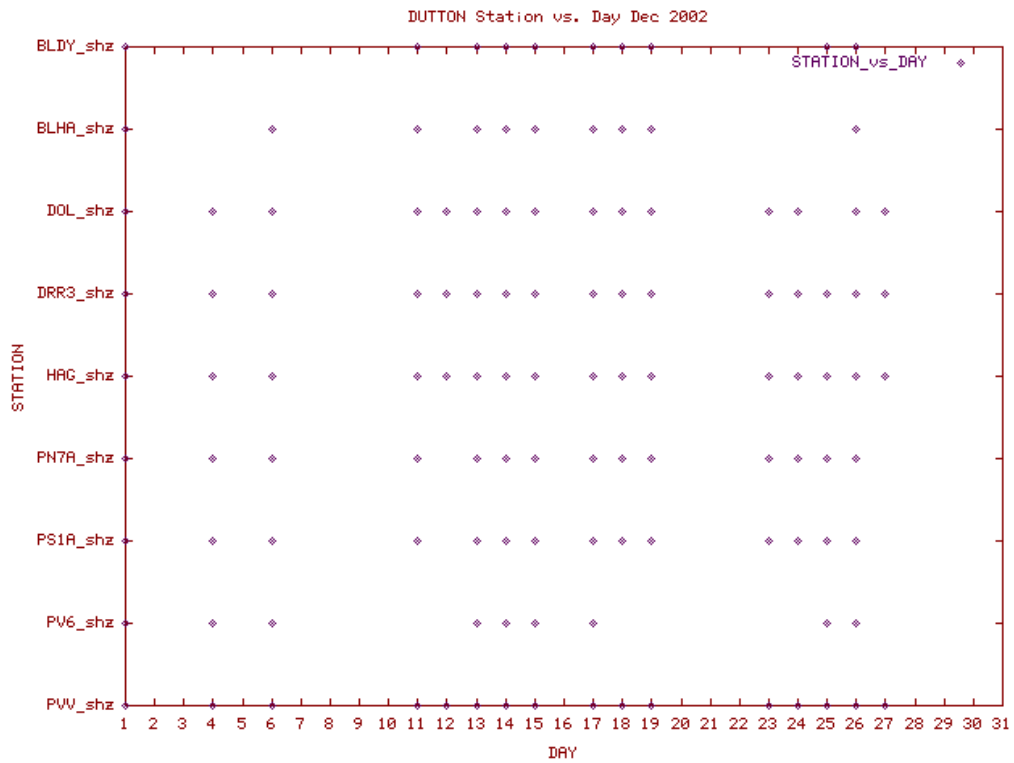

Station Use Plot for the Dutton and Pavlof subnetworks for July 2002

Station Use Plot for the Dutton and Pavlof subnetworks for August 2002

Station Use Plot for the Dutton and Pavlof subnetworks for September 2002

Station Use Plot for the Dutton and Pavlof subnetworks for October 2002

Station Use Plot for the Dutton and Pavlof subnetworks for November 2002

Station Use Plot for the Dutton and Pavlof subnetworks for December 2002