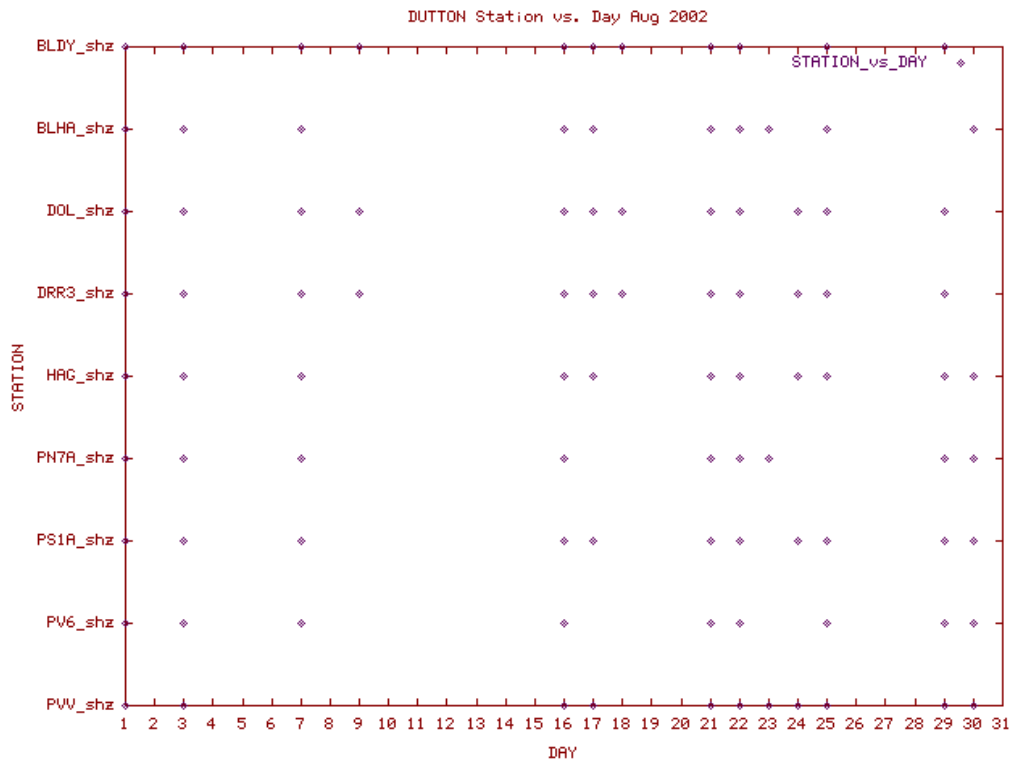

Station Use Plot for the Dutton and Pavlof subnetworks for January 2002

Station Use Plot for the Dutton and Pavlof subnetworks for February 2002

Station Use Plot for the Dutton and Pavlof subnetworks for March 2002

Station Use Plot for the Dutton and Pavlof subnetworks for April 2002

Station Use Plot for the Dutton and Pavlof subnetworks for May 2002

Station Use Plot for the Dutton and Pavlof subnetworks for June 2002

Station Use Plot for the Dutton and Pavlof subnetworks for July 2002

Station Use Plot for the Dutton and Pavlof subnetworks for August 2002

Station Use Plot for the Dutton and Pavlof subnetworks for September 2002