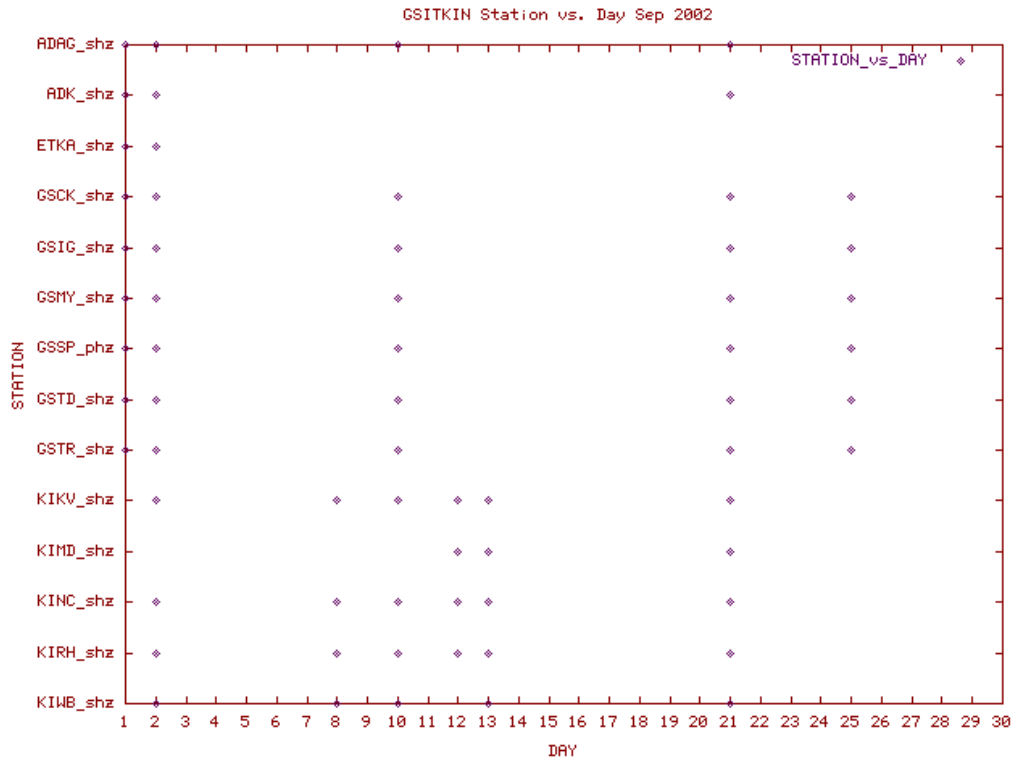

Station Use Plot for the Great Sitkin subnetwork for May 2005

Station Use Plot for the Great Sitkin subnetwork for June 2002

Station Use Plot for the Great Sitkin subnetwork for July 2002

Station Use Plot for the Great Sitkin subnetwork for August 2002