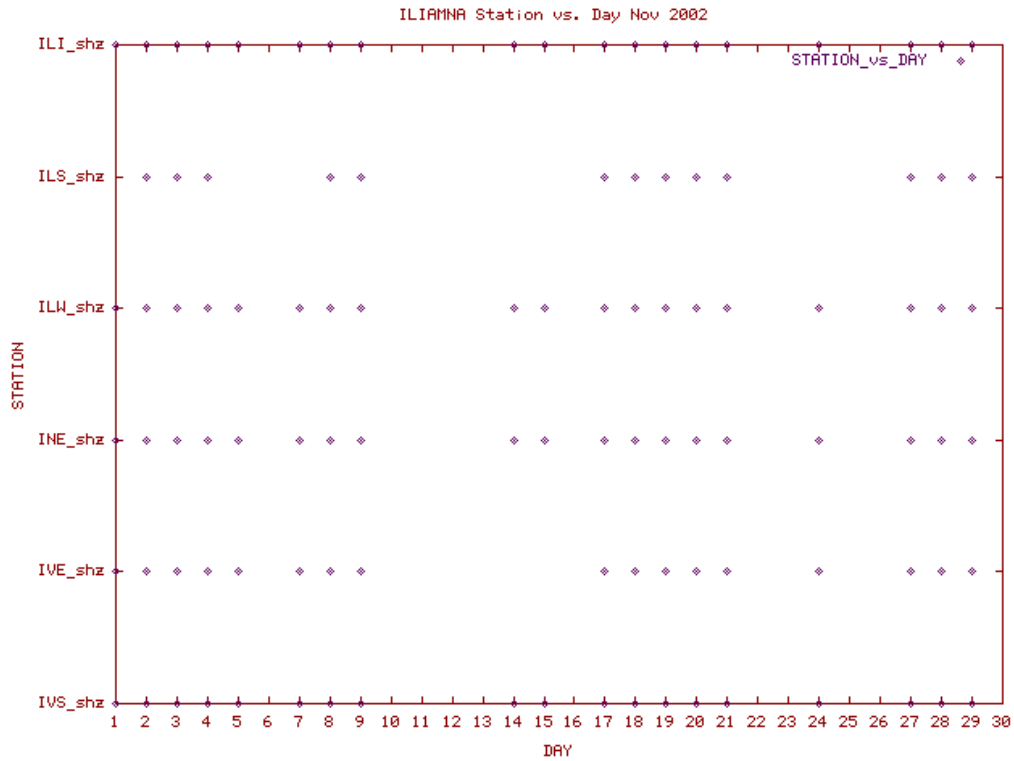

Station Use Plot for the Iliamna subnetwork for January 2002

Station Use Plot for the Iliamna subnetwork for February 2002

Station Use Plot for the Iliamna subnetwork for March 2002

Station Use Plot for the Iliamna subnetwork for April 2002

Station Use Plot for the Iliamna subnetwork for May 2002

Station Use Plot for the Iliamna subnetwork for June 2002

Station Use Plot for the Iliamna subnetwork for July 2002

Station Use Plot for the Iliamna subnetwork for August 2002

Station Use Plot for the Iliamna subnetwork for September 2002

Station Use Plot for the Iliamna subnetwork for October 2002

Station Use Plot for the Iliamna subnetwork for November 2002

Station Use Plot for the Iliamna subnetwork for December 2002