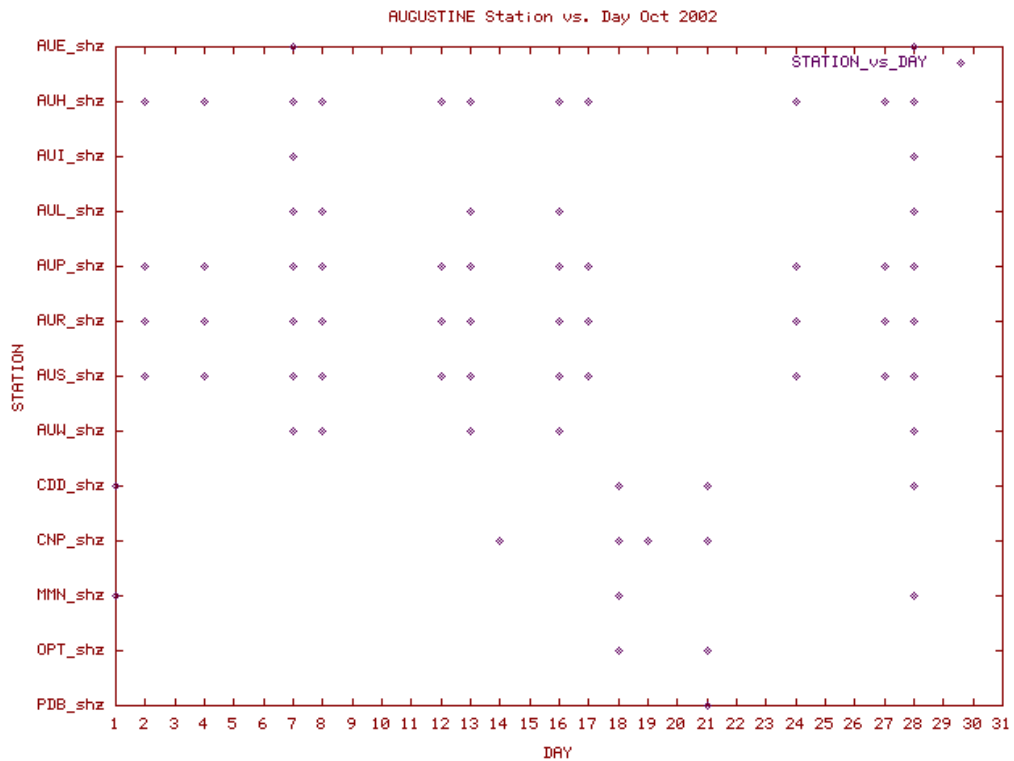

Station Use Plot for the Aniakchak subnetwork for September 2002

Station Use Plot for the Aniakchak subnetwork for October 2002

Station Use Plot for the Aniakchak subnetwork for November 2002

Station Use Plot for the Aniakchak subnetwork for December 2002

Station Use Plot for the Augustine subnetwork for January 2002

Station Use Plot for the Augustine subnetwork for February 2002

Station Use Plot for the Augustine subnetwork for March 2002

Station Use Plot for the Augustine subnetwork for April 2002

Station Use Plot for the Augustine subnetwork for May 2002

Station Use Plot for the Augustine subnetwork for June 2002

Station Use Plot for the Augustine subnetwork for July 2002

Station Use Plot for the Augustine subnetwork for August 2002

Station Use Plot for the Augustine subnetwork for September 2002

Station Use Plot for the Augustine subnetwork for October 2002

Station Use Plot for the Augustine subnetwork for November 2002

Station Use Plot for the Augustine subnetwork for December 2002