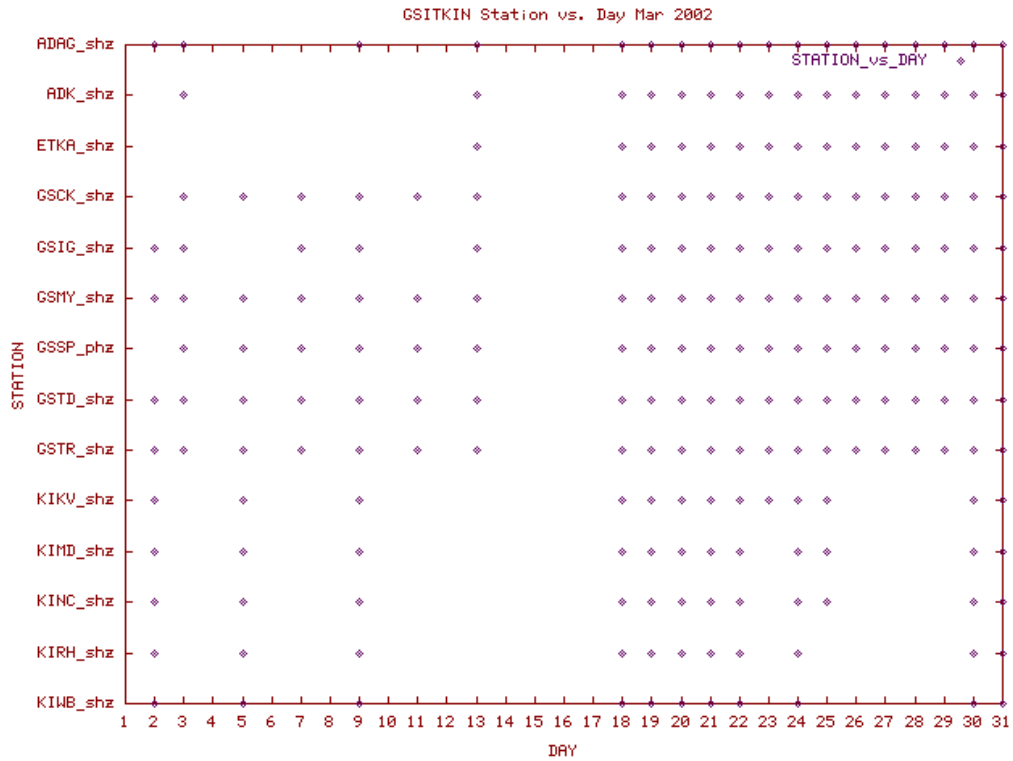

Station Use Plot for the Great Sitkin subnetwork for March 2003