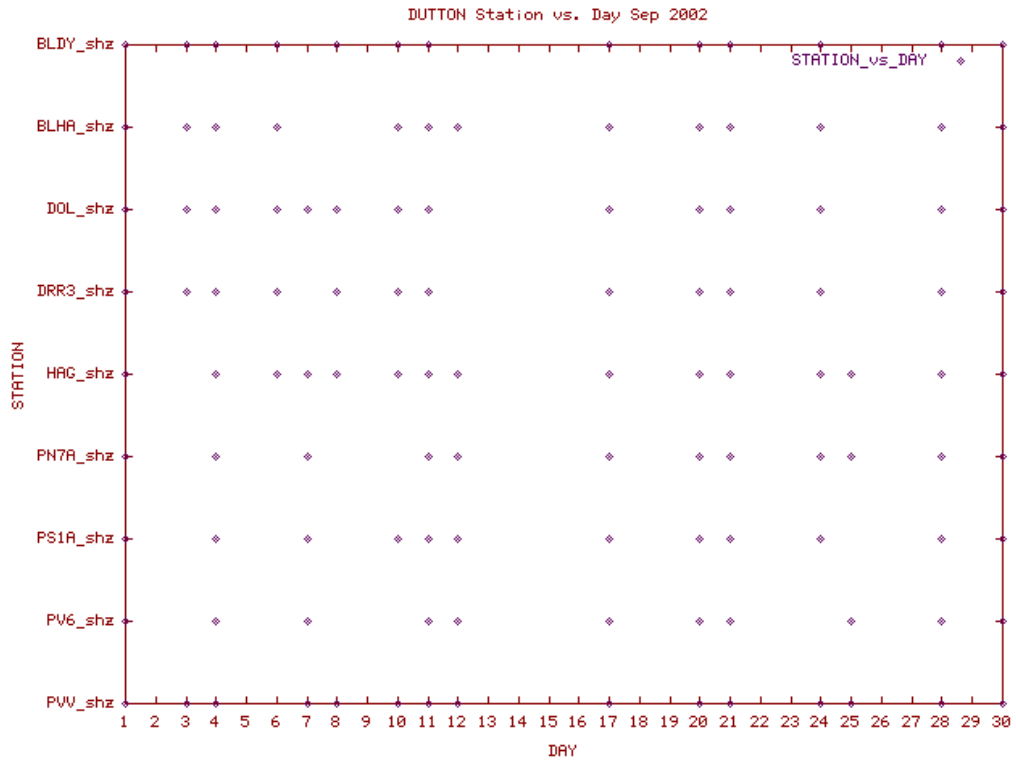

Station Use Plot for the Dutton and Pavlof subnetworks for January 2002

Station Use Plot for the Dutton and Pavlof subnetworks for February 2002

Station Use Plot for the Dutton and Pavlof subnetworks for March 2002

Station Use Plot for the Dutton and Pavlof subnetworks for April 2002

Station Use Plot for the Dutton and Pavlof subnetworks for May 2002

Station Use Plot for the Dutton and Pavlof subnetworks for June 2002

Station Use Plot for the Dutton and Pavlof subnetworks for July 2002

Station Use Plot for the Dutton and Pavlof subnetworks for August 2002

Station Use Plot for the Dutton and Pavlof subnetworks for September 2002