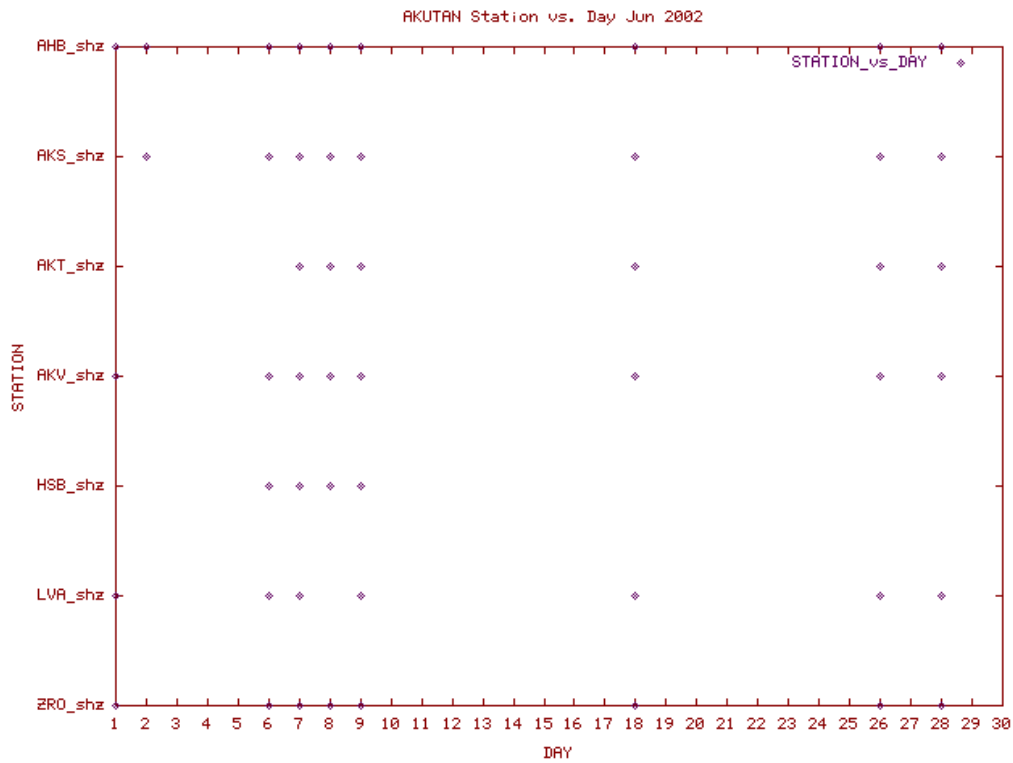

## Appendix F: Station usage plots

This appendix contains monthly plots showing station usage per day for each station in each sub-network operated by the Alaska Volcano Observatory (AVO). Appendix F is 83 pages long. The presence of a dot indicates the station was used to locate at least one earthquake by the AVO for the day it represents. These plots provide a measure of both an individual station's operational health and earthquake frequency of occurrence near a given volcano. It is noted that an absence of seismicity at a given sub-network might imply either a station outage or a lack of seismicity at that station. Unless otherwise stated, any monthly station usage plot missing for a particular subnetwork, is missing because no picks were made on that particular sub-network during the month. For example, there is no monthly station usage plot for April 2002 for the Akutan sub-network since no picks were made on the Akutan sub-network in April 2002. Plots are organized alphabetically by subnetwork. The Dutton and Pavlof stations are combined due to the proximity of the Dutton and Pavlof subnetworks.

### Station Use Plots

Station Use Plot for the Akutan subnetwork for January 2002

Station Use Plot for the Akutan subnetwork for February 2002

Station Use Plot for the Akutan subnetwork for March 2002

Station Use Plot for the Akutan subnetwork for May 2002

Station Use Plot for the Akutan subnetwork for June 2002

Station Use Plot for the Akutan subnetwork for July 2002

Station Use Plot for the Akutan subnetwork for August 2002

Station Use Plot for the Akutan subnetwork for September 2002