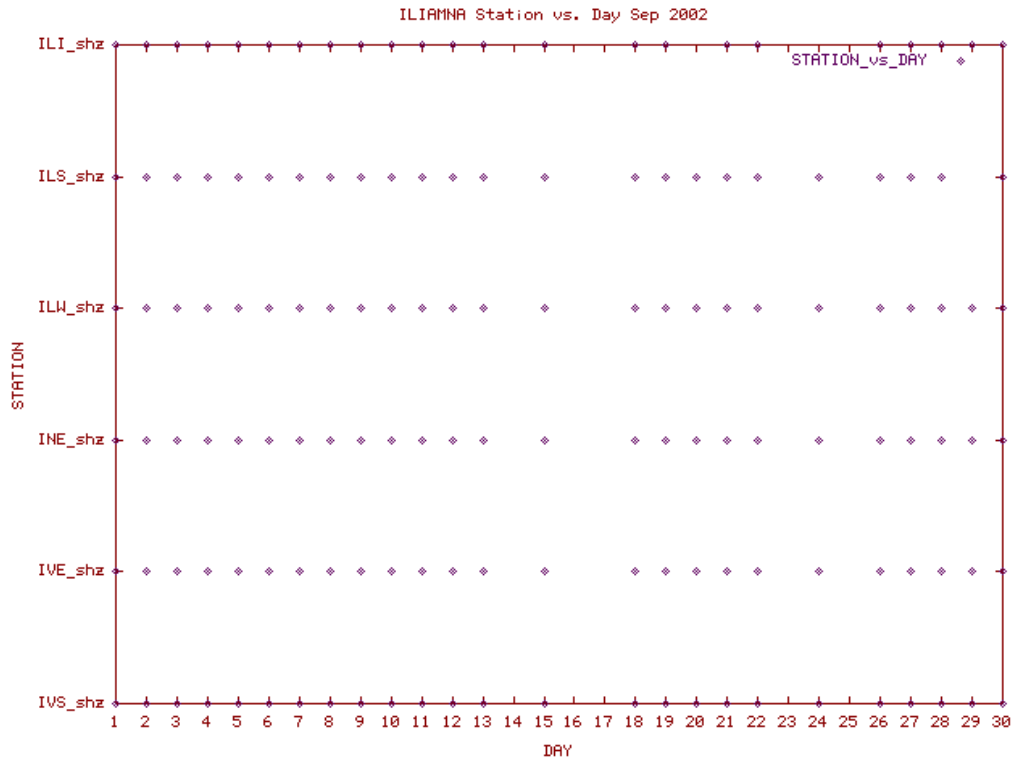

Station Use Plot for the Iliamna subnetwork for January 2002

Station Use Plot for the Iliamna subnetwork for February 2002

Station Use Plot for the Iliamna subnetwork for March 2002

Station Use Plot for the Iliamna subnetwork for April 2002

Station Use Plot for the Iliamna subnetwork for May 2002

Station Use Plot for the Iliamna subnetwork for June 2002

Station Use Plot for the Iliamna subnetwork for July 2002

Station Use Plot for the Iliamna subnetwork for August 2002

Station Use Plot for the Iliamna subnetwork for September 2002

Station Use Plot for the Iliamna subnetwork for October 2002

Station Use Plot for the Iliamna subnetwork for November 2002

Station Use Plot for the Iliamna subnetwork for December 2002