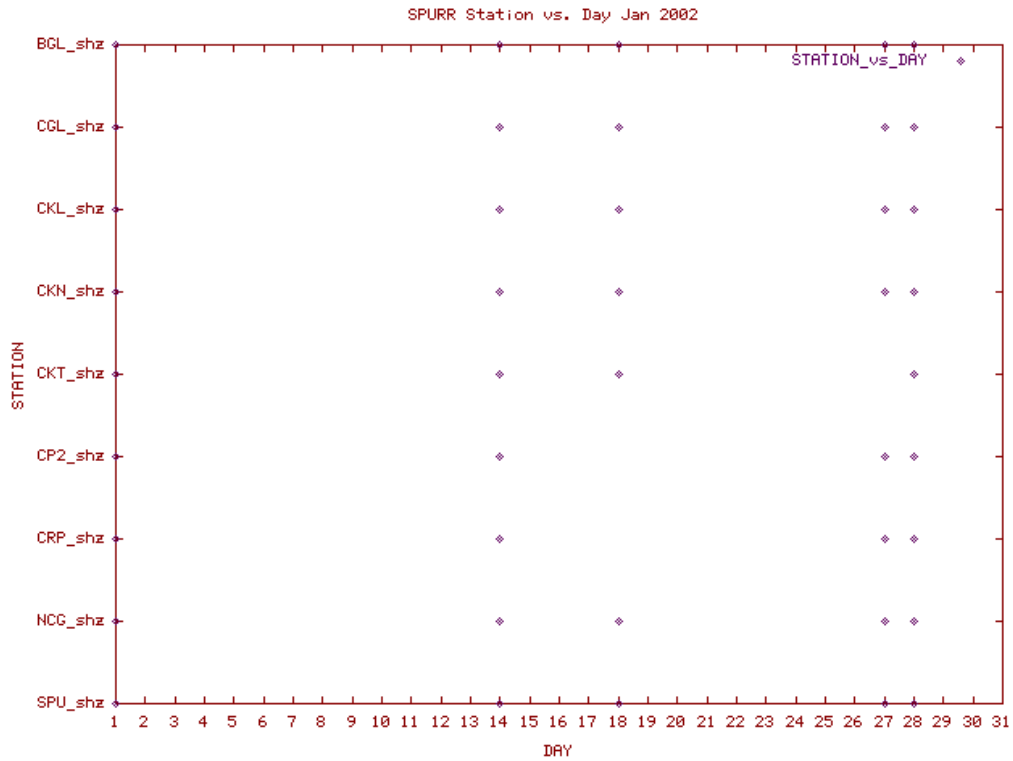

Station Use Plot for the Shishaldin subnetwork for May 2002

Station Use Plot for the Shishaldin subnetwork for June 2002

Station Use Plot for the Shishaldin subnetwork for July 2002

Station Use Plot for the Shishaldin subnetwork for August 2002

Station Use Plot for the Shishaldin subnetwork for September 2002

Station Use Plot for the Shishaldin subnetwork for October 2002

Station Use Plot for the Shishaldin subnetwork for November 2002

Station Use Plot for the Shishaldin subnetwork for December 2002