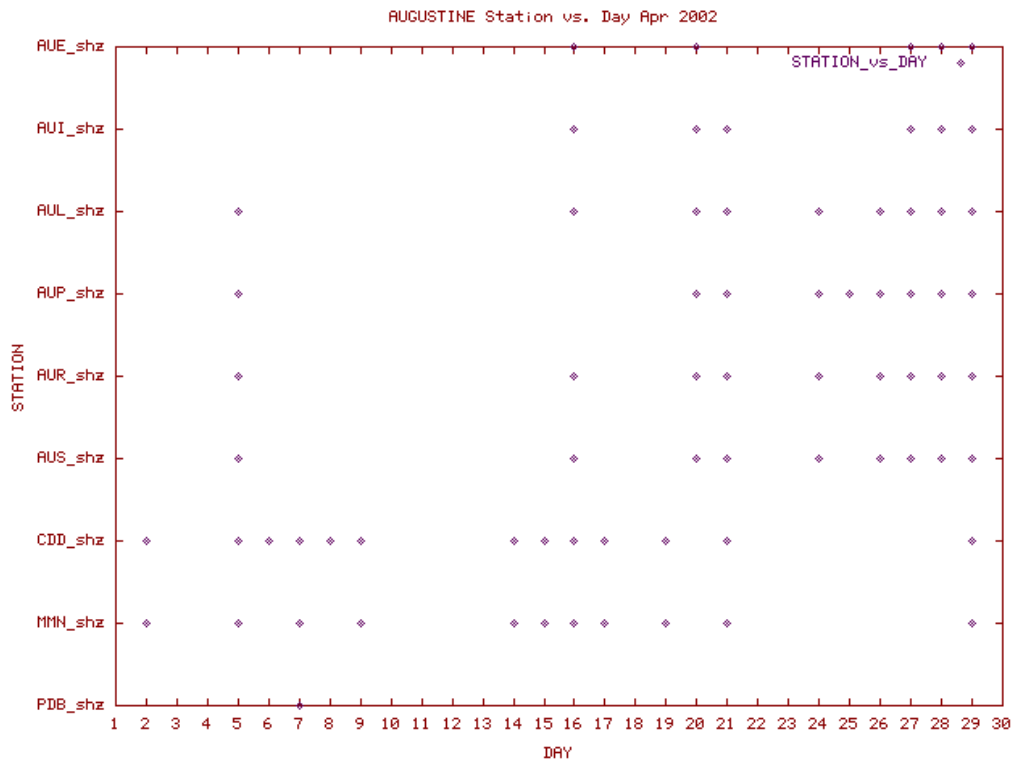

Station Use Plot for the Aniakchak subnetwork for February 2002

Station Use Plot for the Aniakchak subnetwork for June 2002

Station Use Plot for the Aniakchak subnetwork for July 2002

Station Use Plot for the Aniakchak subnetwork for August 2002

Station Use Plot for the Aniakchak subnetwork for September 2002

Station Use Plot for the Aniakchak subnetwork for October 2002

Station Use Plot for the Aniakchak subnetwork for November 2002

Station Use Plot for the Aniakchak subnetwork for December 2002

Station Use Plot for the Augustine subnetwork for January 2002

Station Use Plot for the Augustine subnetwork for February 2002

Station Use Plot for the Augustine subnetwork for March 2002

Station Use Plot for the Augustine subnetwork for April 2002