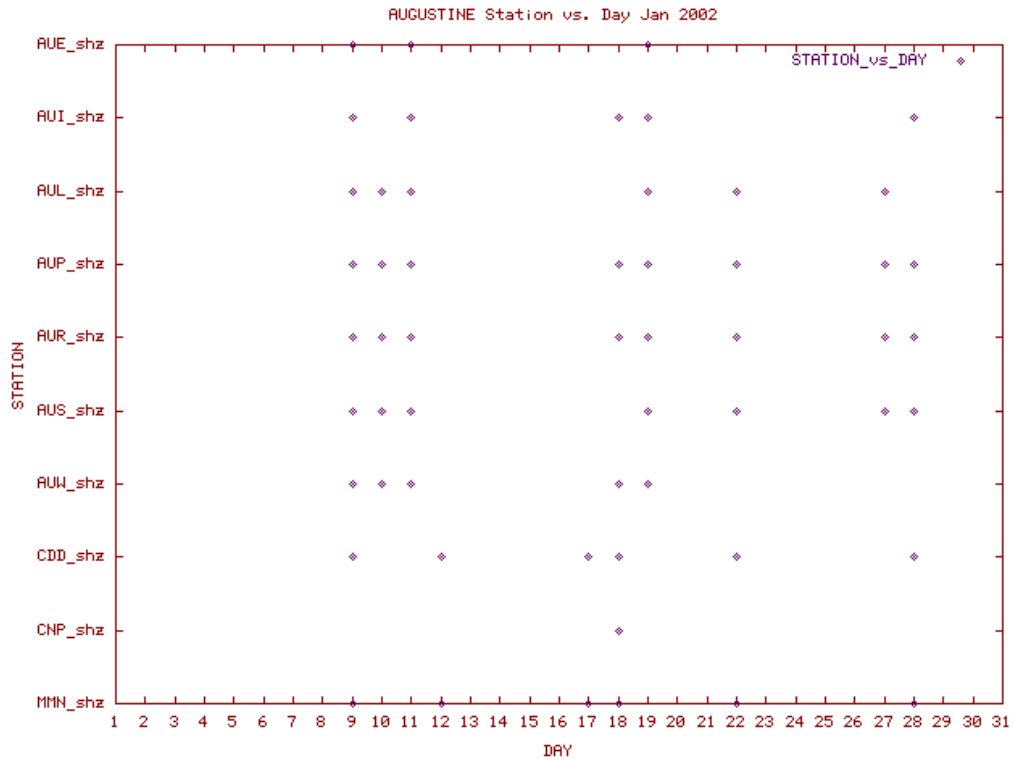

## Appendix F: Station usage plots

This appendix contains monthly plots showing station usage per day for each station in each sub-network operated by the Alaska Volcano Observatory (AVO). Appendix F is 83 pages long. The presence of a dot indicates the station was used to locate at least one earthquake by the AVO for the day it represents. These plots provide a measure of both an individual station's operational health and earthquake frequency of occurrence near a given volcano. It is noted that an absence of seismicity at a given sub-network might imply either a station outage or a lack of seismicity at that station. Unless otherwise stated, any monthly station usage plot missing for a particular subnetwork, is missing because no picks were made on that particular sub-network during the month. For example, there is no monthly station usage plot for April 2002 for the Akutan sub-network since no picks were made on the Akutan sub-network in April 2002. Plots are organized alphabetically by subnetwork. The Dutton and Pavlof stations are combined due to the proximity of the Dutton and Pavlof subnetworks.

Station Use Plot for the Aniakchak subnetwork for February 2002

Station Use Plot for the Aniakchak subnetwork for June 2002

Station Use Plot for the Aniakchak subnetwork for July 2002

Station Use Plot for the Aniakchak subnetwork for August 2002

Station Use Plot for the Aniakchak subnetwork for September 2002

Station Use Plot for the Aniakchak subnetwork for October 2002

Station Use Plot for the Aniakchak subnetwork for November 2002

Station Use Plot for the Aniakchak subnetwork for December 2002

Station Use Plot for the Augustine subnetwork for January 2002

Station Use Plot for the Augustine subnetwork for February 2002

Station Use Plot for the Augustine subnetwork for March 2002

Station Use Plot for the Augustine subnetwork for April 2002