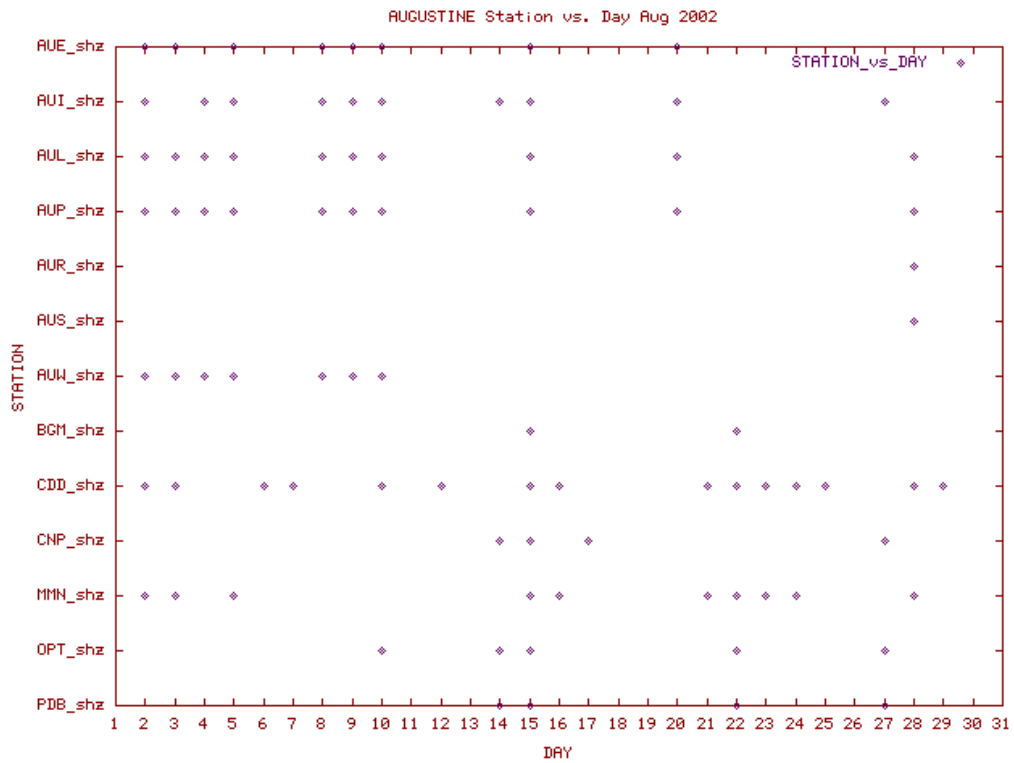

Station Use Plot for the Aniakchak subnetwork for February 2002

Station Use Plot for the Aniakchak subnetwork for June 2002

Station Use Plot for the Aniakchak subnetwork for July 2002

Station Use Plot for the Aniakchak subnetwork for August 2002

Station Use Plot for the Aniakchak subnetwork for September 2002

Station Use Plot for the Aniakchak subnetwork for October 2002

Station Use Plot for the Aniakchak subnetwork for November 2002

Station Use Plot for the Aniakchak subnetwork for December 2002

Station Use Plot for the Augustine subnetwork for January 2002

Station Use Plot for the Augustine subnetwork for February 2002

Station Use Plot for the Augustine subnetwork for March 2002

Station Use Plot for the Augustine subnetwork for April 2002

Station Use Plot for the Augustine subnetwork for May 2002

Station Use Plot for the Augustine subnetwork for June 2002

Station Use Plot for the Augustine subnetwork for July 2002

Station Use Plot for the Augustine subnetwork for August 2002