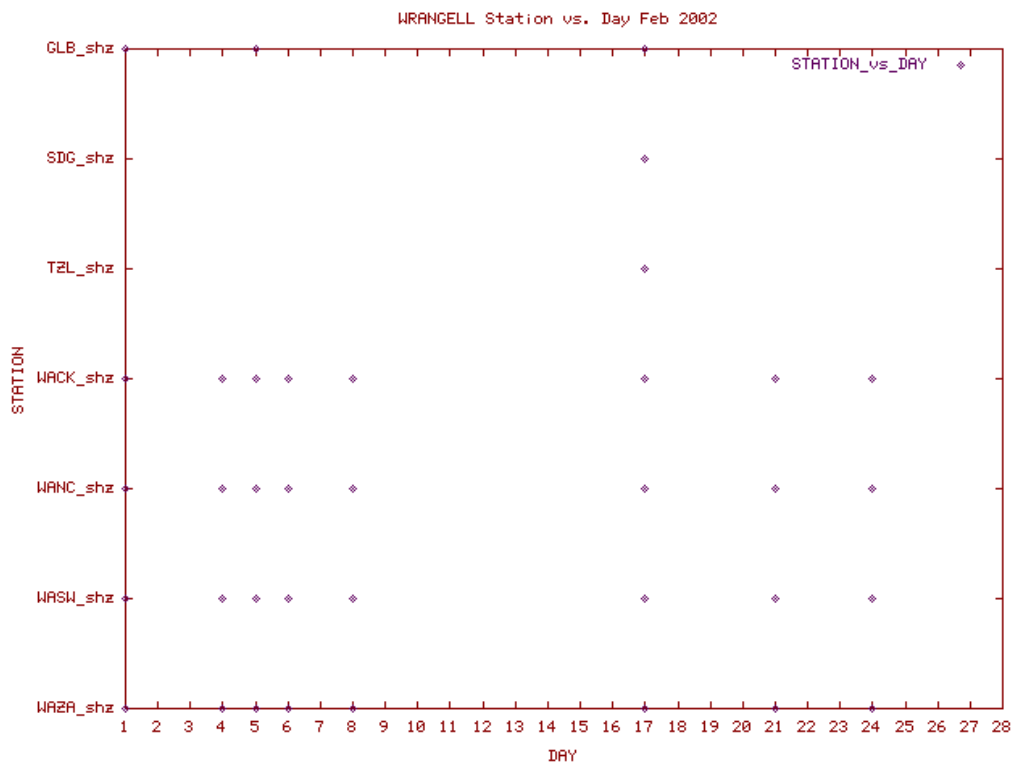

Station Use Plot for the Westdahl subnetwork for October 2002

Station Use Plot for the Westdahl subnetwork for November 2002

Station Use Plot for the Westdahl subnetwork for December 2002

Station Use Plot for the Wrangell subnetwork for January 2002