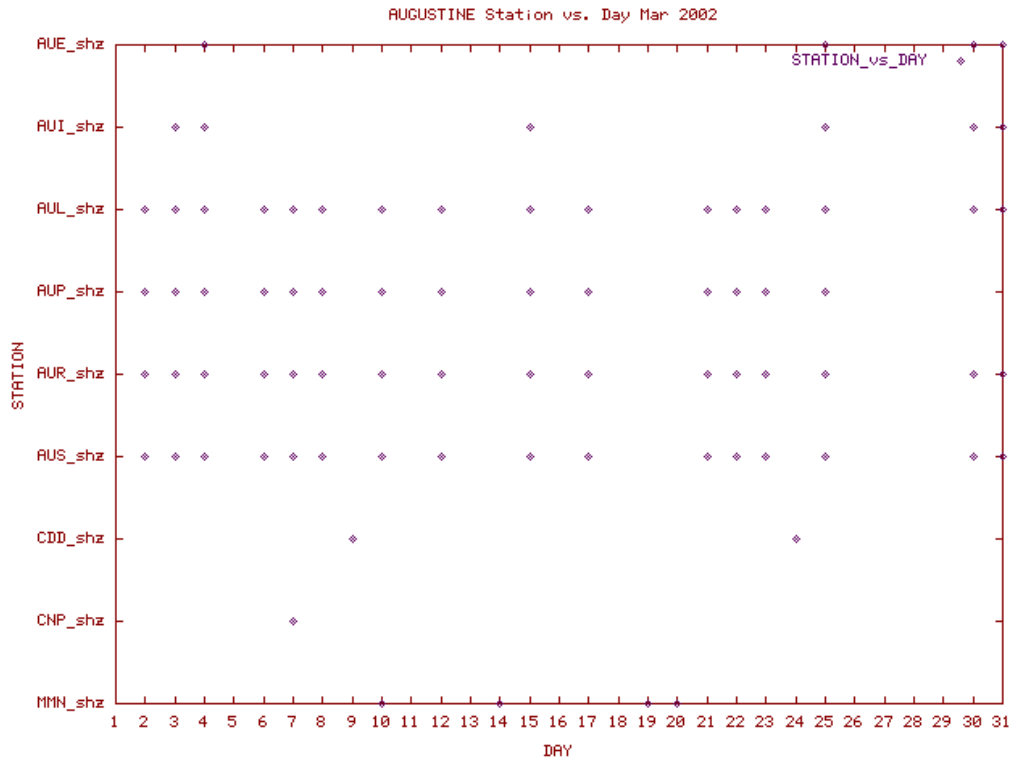

Station Use Plot for the Aniakchak subnetwork for February 2002

Station Use Plot for the Aniakchak subnetwork for June 2002

Station Use Plot for the Aniakchak subnetwork for July 2002

Station Use Plot for the Aniakchak subnetwork for August 2002

Station Use Plot for the Aniakchak subnetwork for September 2002

Station Use Plot for the Aniakchak subnetwork for October 2002

Station Use Plot for the Aniakchak subnetwork for November 2002

Station Use Plot for the Aniakchak subnetwork for December 2002

Station Use Plot for the Augustine subnetwork for January 2002

Station Use Plot for the Augustine subnetwork for February 2002

Station Use Plot for the Augustine subnetwork for March 2002

Station Use Plot for the Augustine subnetwork for April 2002