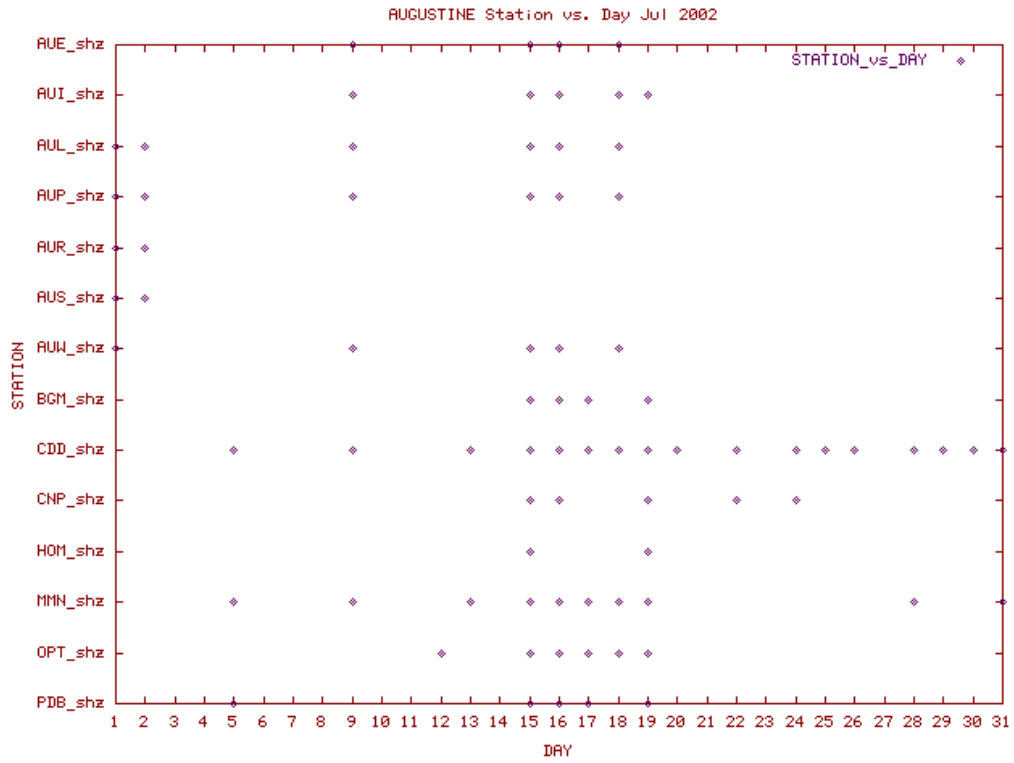

Station Use Plot for the Aniakchak subnetwork for February 2002

Station Use Plot for the Aniakchak subnetwork for June 2002

Station Use Plot for the Aniakchak subnetwork for July 2002

Station Use Plot for the Aniakchak subnetwork for August 2002

Station Use Plot for the Aniakchak subnetwork for September 2002

Station Use Plot for the Aniakchak subnetwork for October 2002

Station Use Plot for the Aniakchak subnetwork for November 2002

Station Use Plot for the Aniakchak subnetwork for December 2002

Station Use Plot for the Augustine subnetwork for January 2002

Station Use Plot for the Augustine subnetwork for February 2002

Station Use Plot for the Augustine subnetwork for March 2002

Station Use Plot for the Augustine subnetwork for April 2002

Station Use Plot for the Augustine subnetwork for May 2002

Station Use Plot for the Augustine subnetwork for June 2002

Station Use Plot for the Augustine subnetwork for July 2002

Station Use Plot for the Augustine subnetwork for August 2002