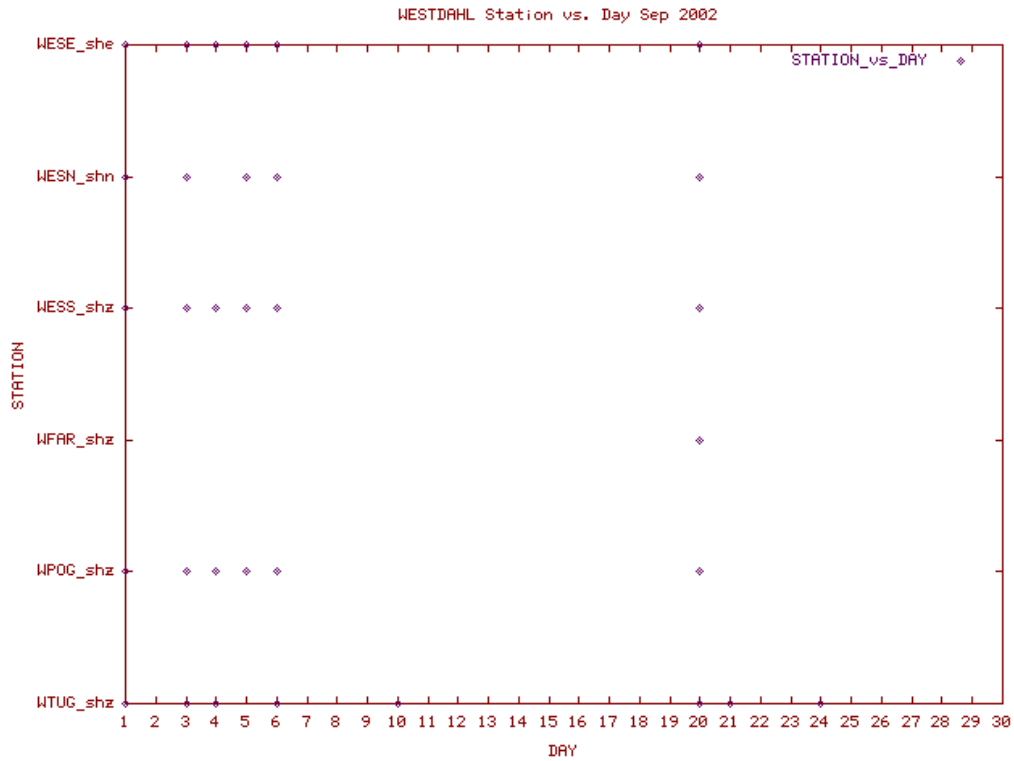

Station Use Plot for the Westdahl subnetwork for September 2002