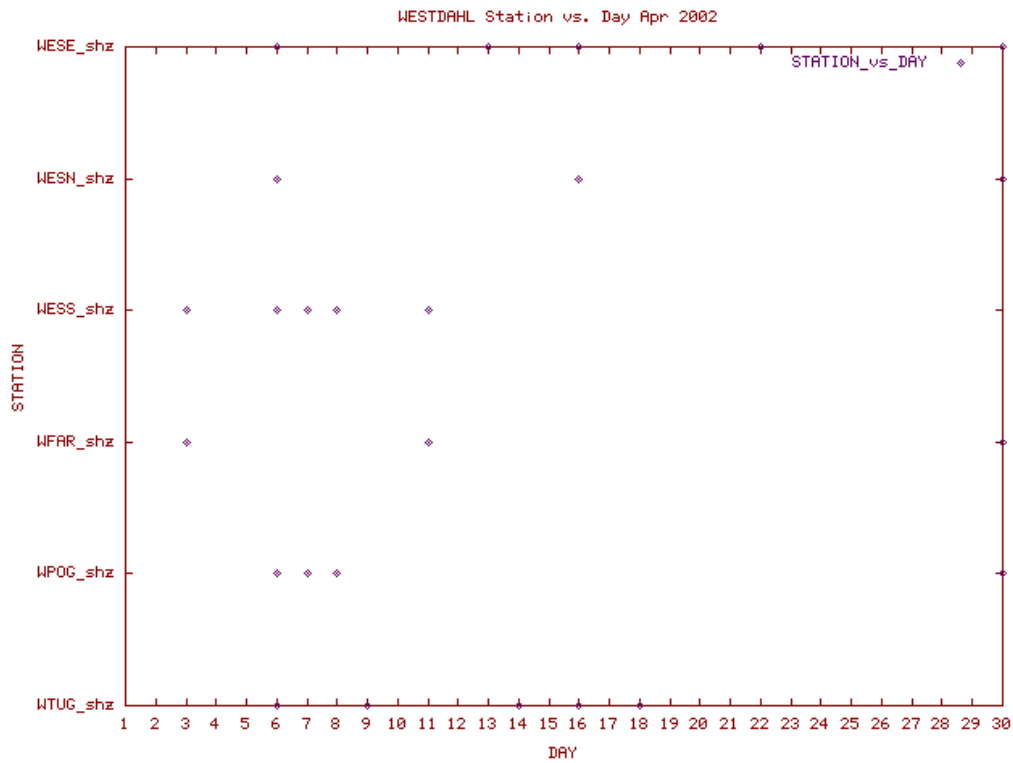

Station Use Plot for the Westdahl subnetwork for April 2002