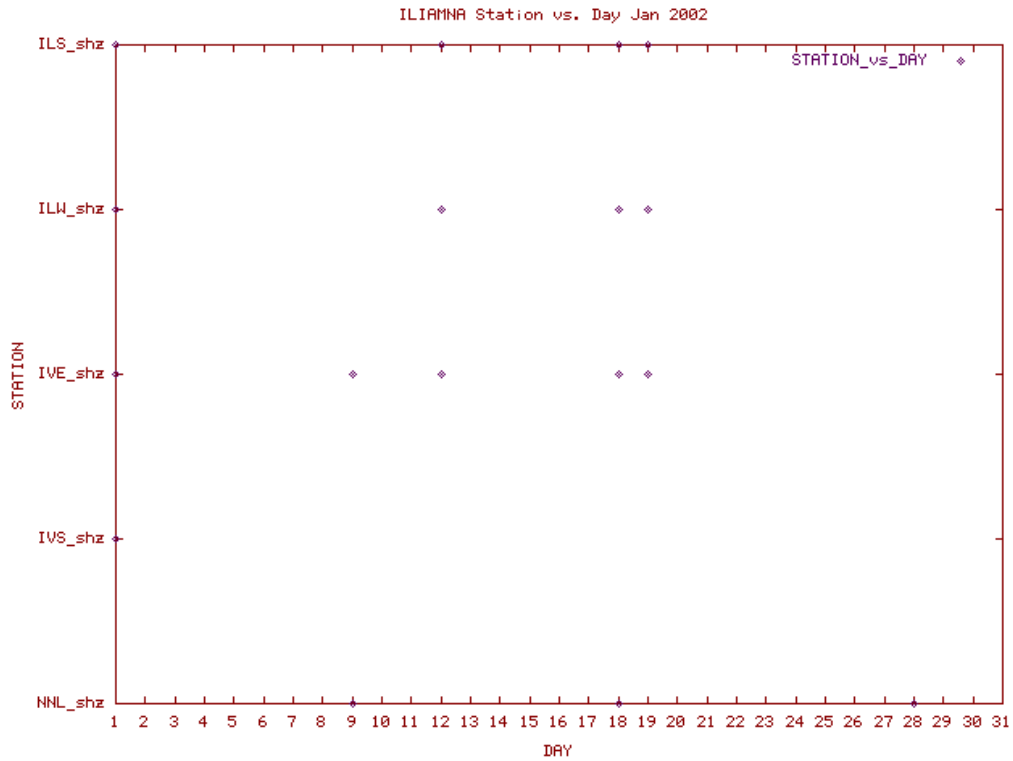

Station Use Plot for the Great Sitkin subnetwork for May 2005

Station Use Plot for the Great Sitkin subnetwork for June 2002

Station Use Plot for the Great Sitkin subnetwork for July 2002

Station Use Plot for the Great Sitkin subnetwork for August 2002

Station Use Plot for the Great Sitkin subnetwork for September 2002

Station Use Plot for the Great Sitkin subnetwork for October 2002

Station Use Plot for the Great Sitkin subnetwork for November 2002

Station Use Plot for the Great Sitkin subnetwork for December 2002

Station Use Plot for the Iliamna subnetwork for January 2002

Station Use Plot for the Iliamna subnetwork for February 2002

Station Use Plot for the Iliamna subnetwork for March 2002

Station Use Plot for the Iliamna subnetwork for April 2002