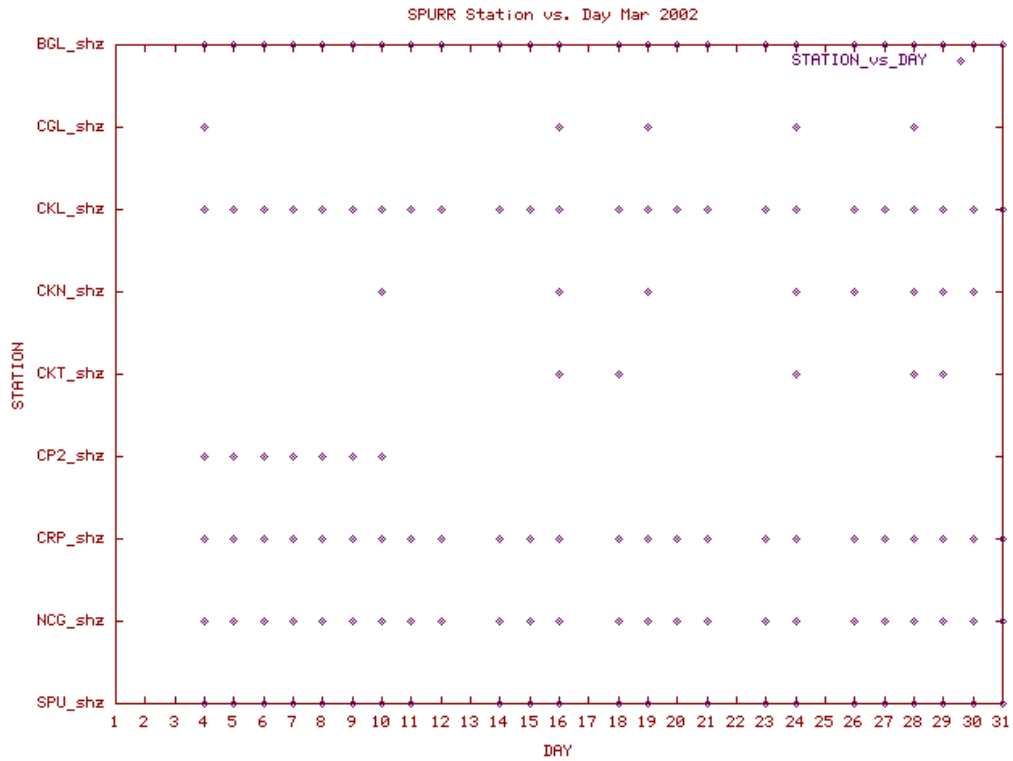

Station Use Plot for the Spurr subnetwork for March 2002