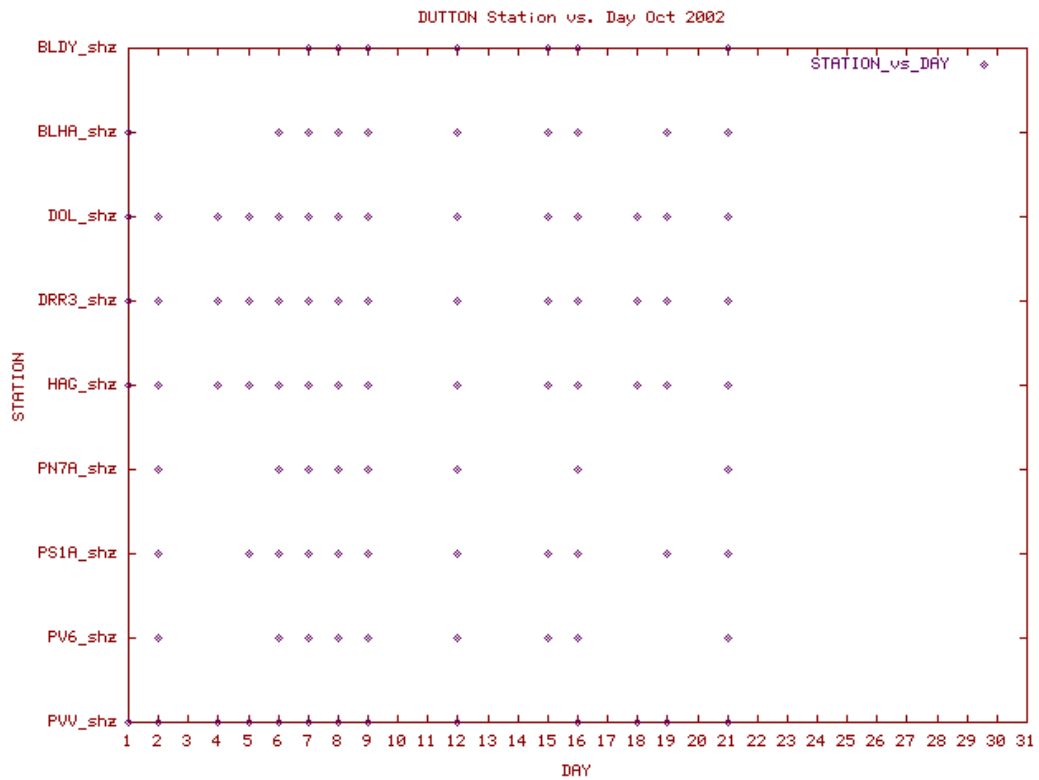

Station Use Plot for the Dutton and Pavlof subnetworks for October 2002