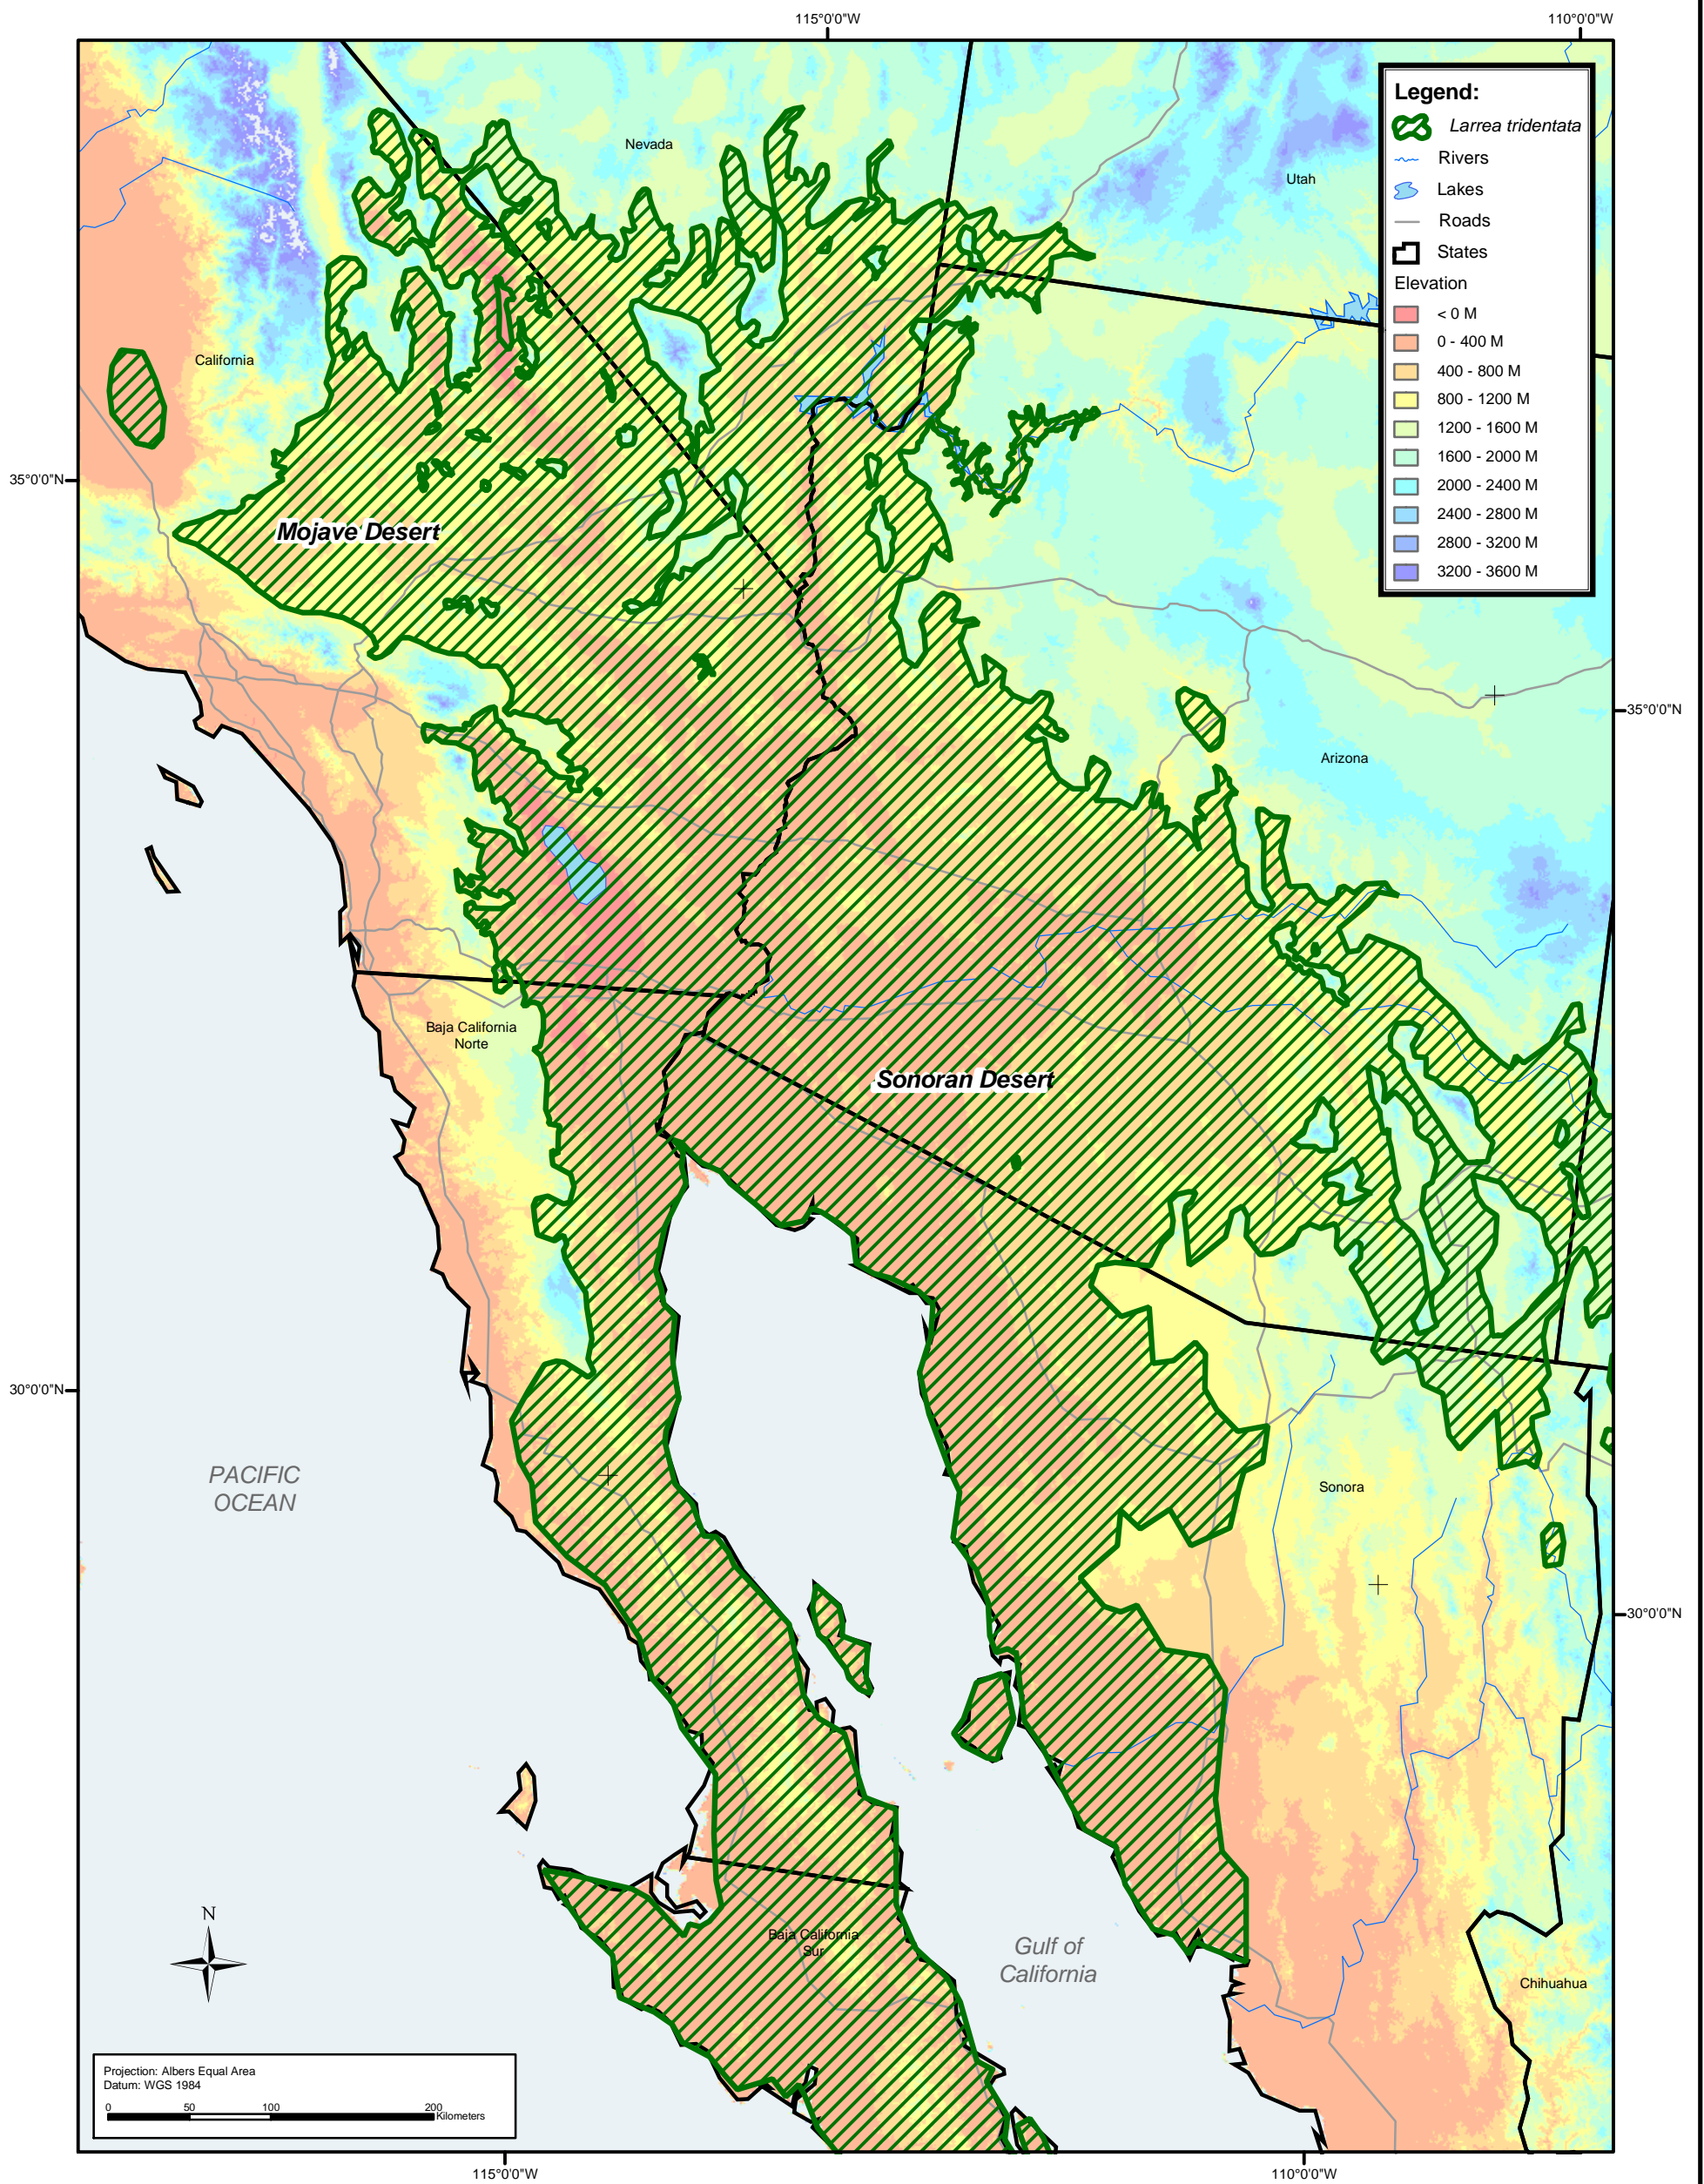

# *Larrea tridentata* Mojave-Sonoran Distribution

Projection: Albers Equal Area  
Datum: WGS 1984  
0 50 100 200 Kilometers

Produced By: USGS Global Change Research Program,  
"Past, Recent, and Twenty-First Century Vegetation  
Change in the Arid Southwest."  
Contributors: Kenneth L. Cole, George Ferguson, James Henrickson, Barry Prigge,  
Richard Spellenberg, Samantha T. Arundel, Tim Lowrey, W. Geoffrey Spaulding,  
Esteban Muldavin, Tom Huggins, and John A. Cannella.

Data Compilation: Kenneth L. Cole  
Map Prepared By: John A. Cannella  
Date Prepared: 15 May 2003  
Prepared At: USGS, Southwest Biological Science Center,  
Colorado Plateau Field Station,  
Geospatial Technology Laboratory  
Additional Information: [http://www.usgs.nau.edu/global\\_change/](http://www.usgs.nau.edu/global_change/)