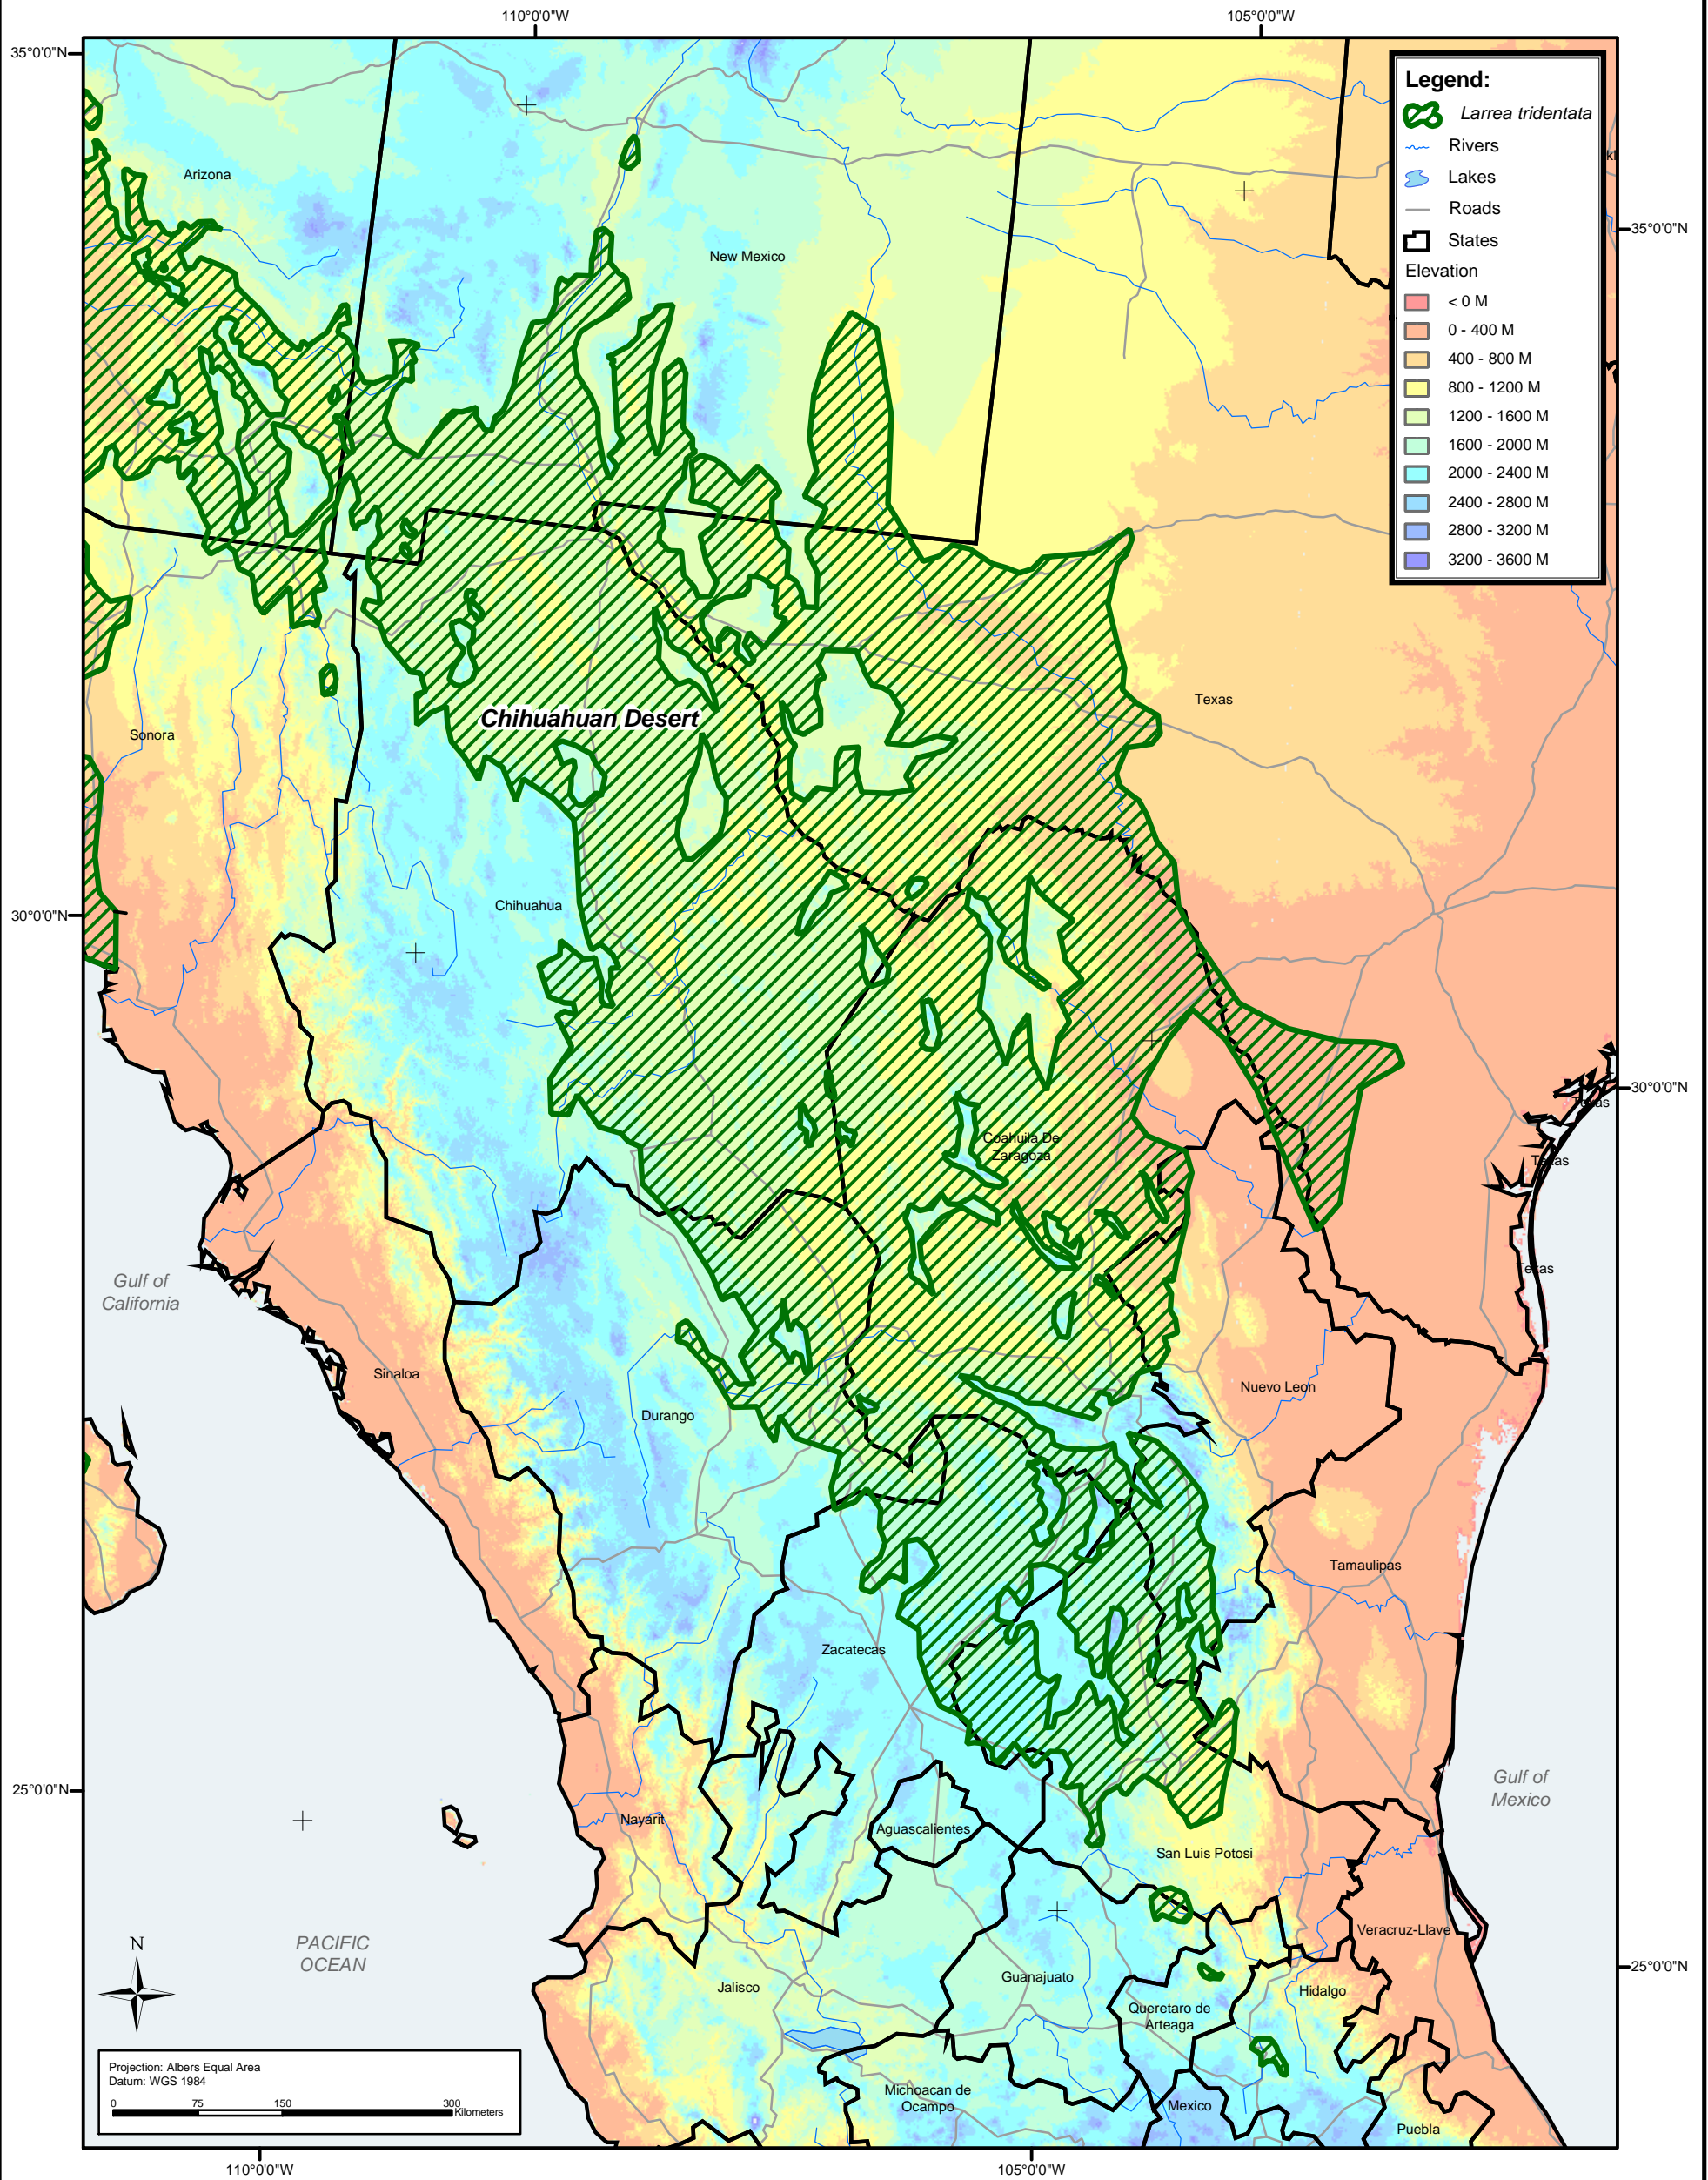

# *Larrea tridentata* Chihuahuan Distribution

Produced By: USGS Global Change Research Program,  
"Past, Recent, and Twenty-First Century Vegetation  
Change in the Arid Southwest."

Contributors: Kenneth L. Cole, George Ferguson, James Henrickson, Barry Prigge,  
Richard Spellenberg, Samantha T. Arundel, Tim Lowrey, W. Geoffrey Spaulding,  
Esteban Muldavin, Tom Huggins, and John A. Cannella.

Data Compilation: Kenneth L. Cole  
Map Prepared By: John A. Cannella  
Date Prepared: 14 May 2003

Prepared At: USGS, Southwest Biological Science Center,  
Colorado Plateau Field Station,  
Geospatial Technology Laboratory