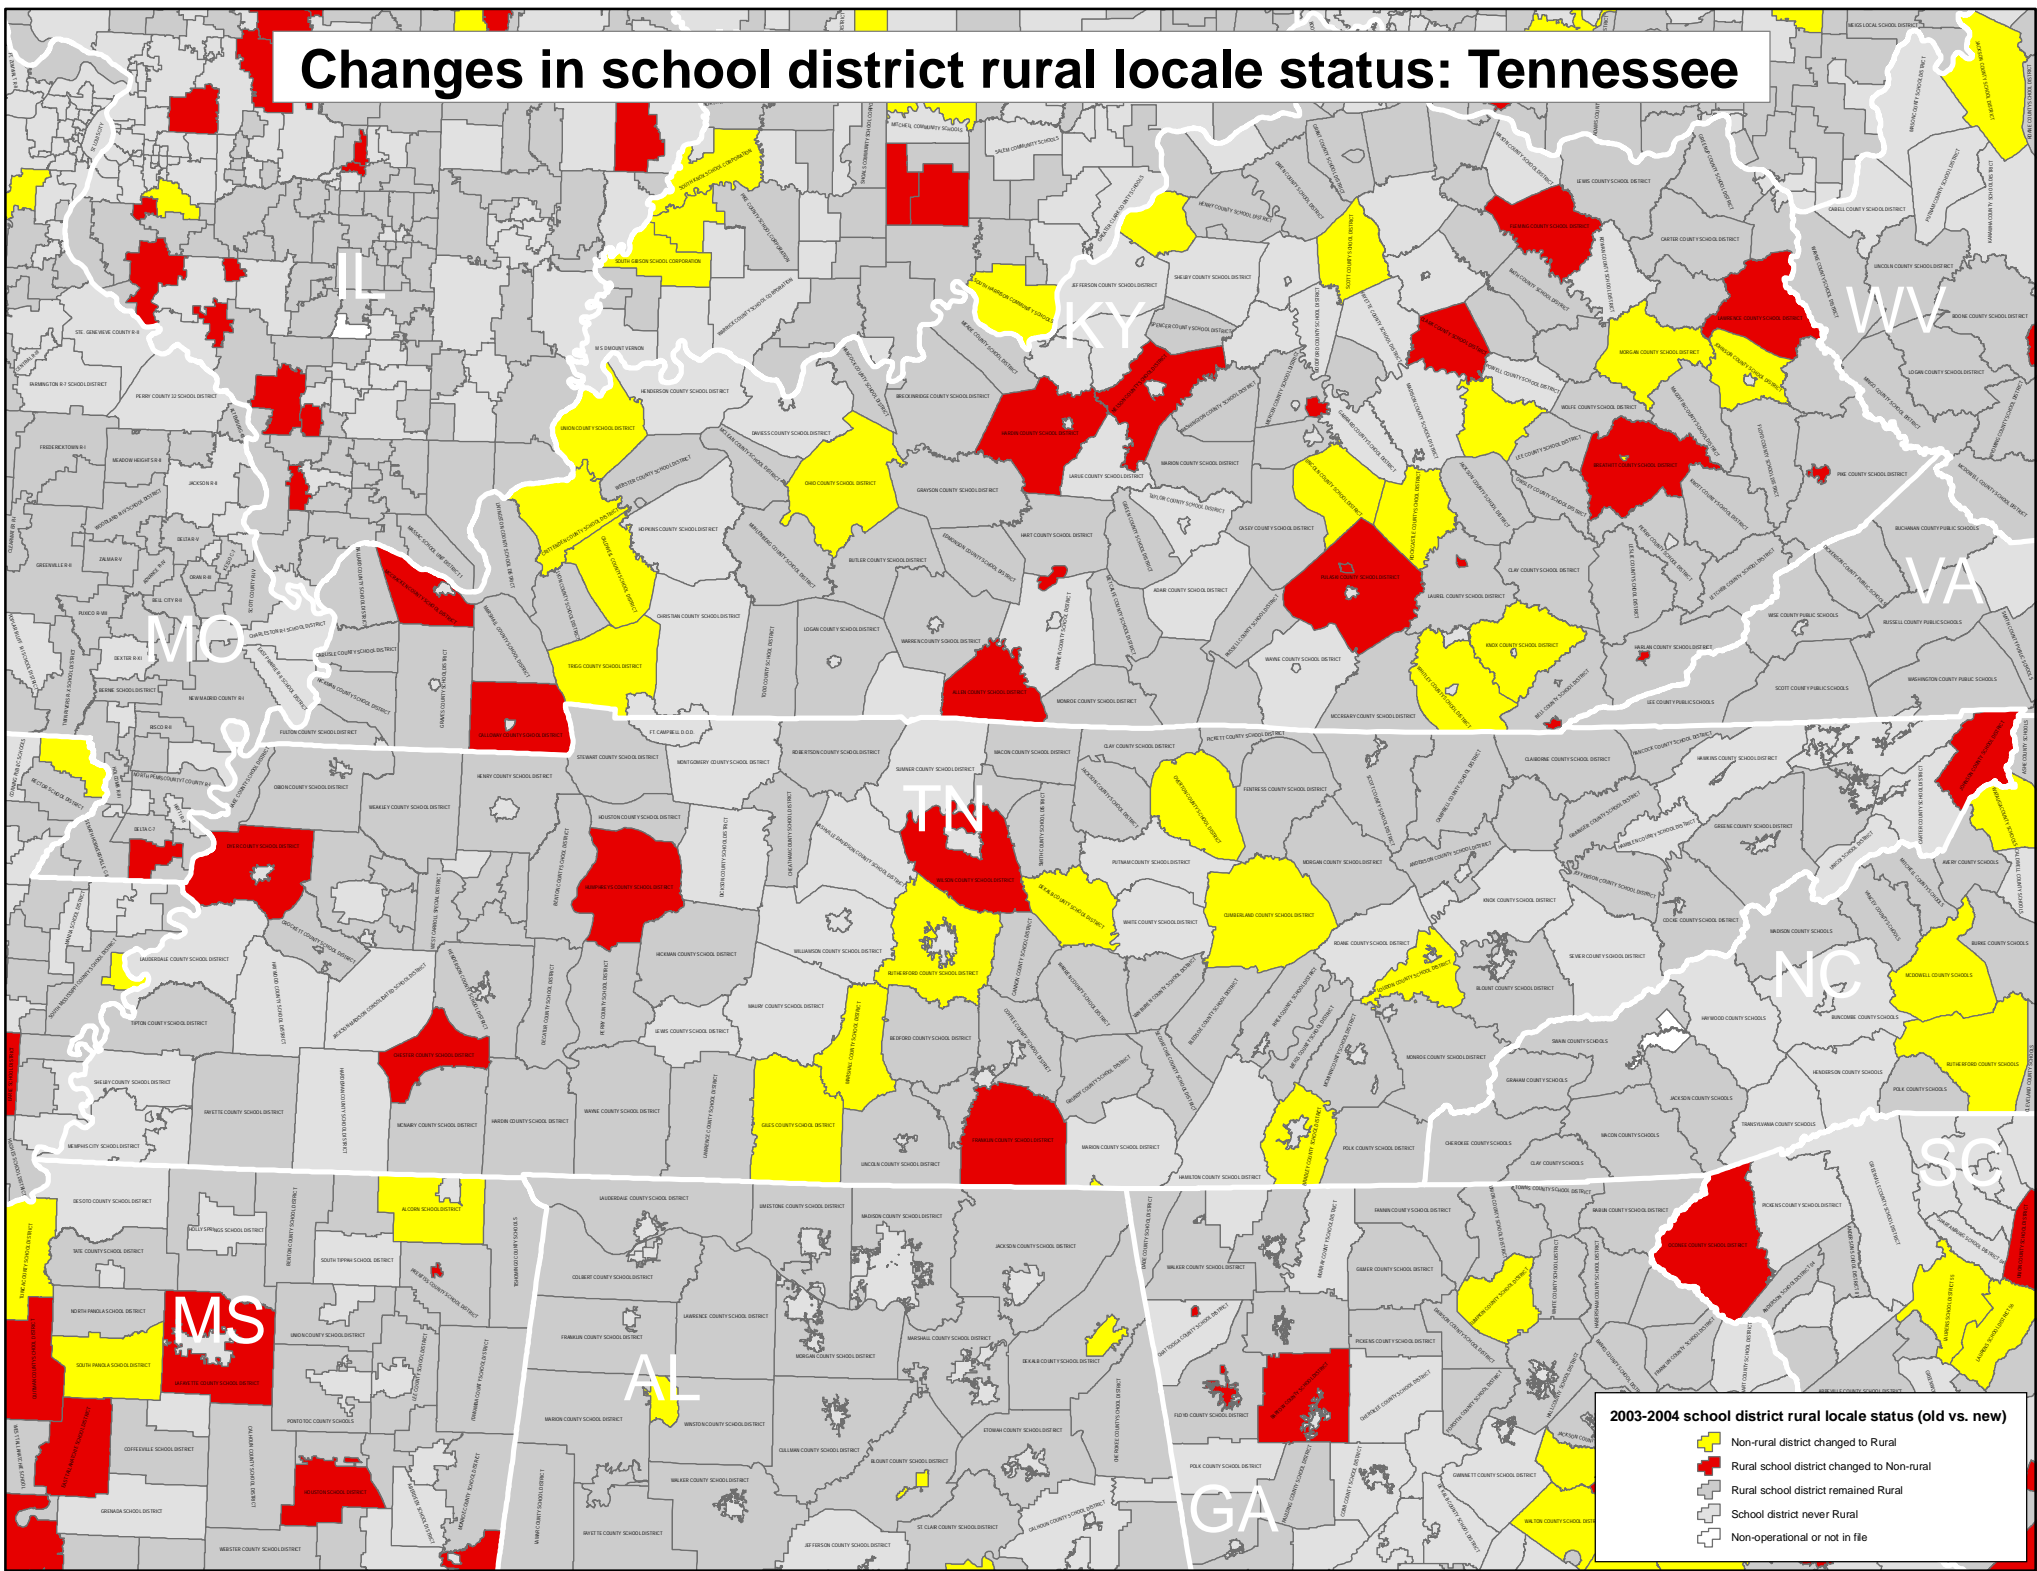

Changes in school district rural locale status: Tennessee

2003-2004 school district rural locale status (old vs. new)

- Non-rural district changed to Rural
- Rural school district changed to Non-rural
- Rural school district remained Rural
- School district never Rural
- Non-operational or not in file