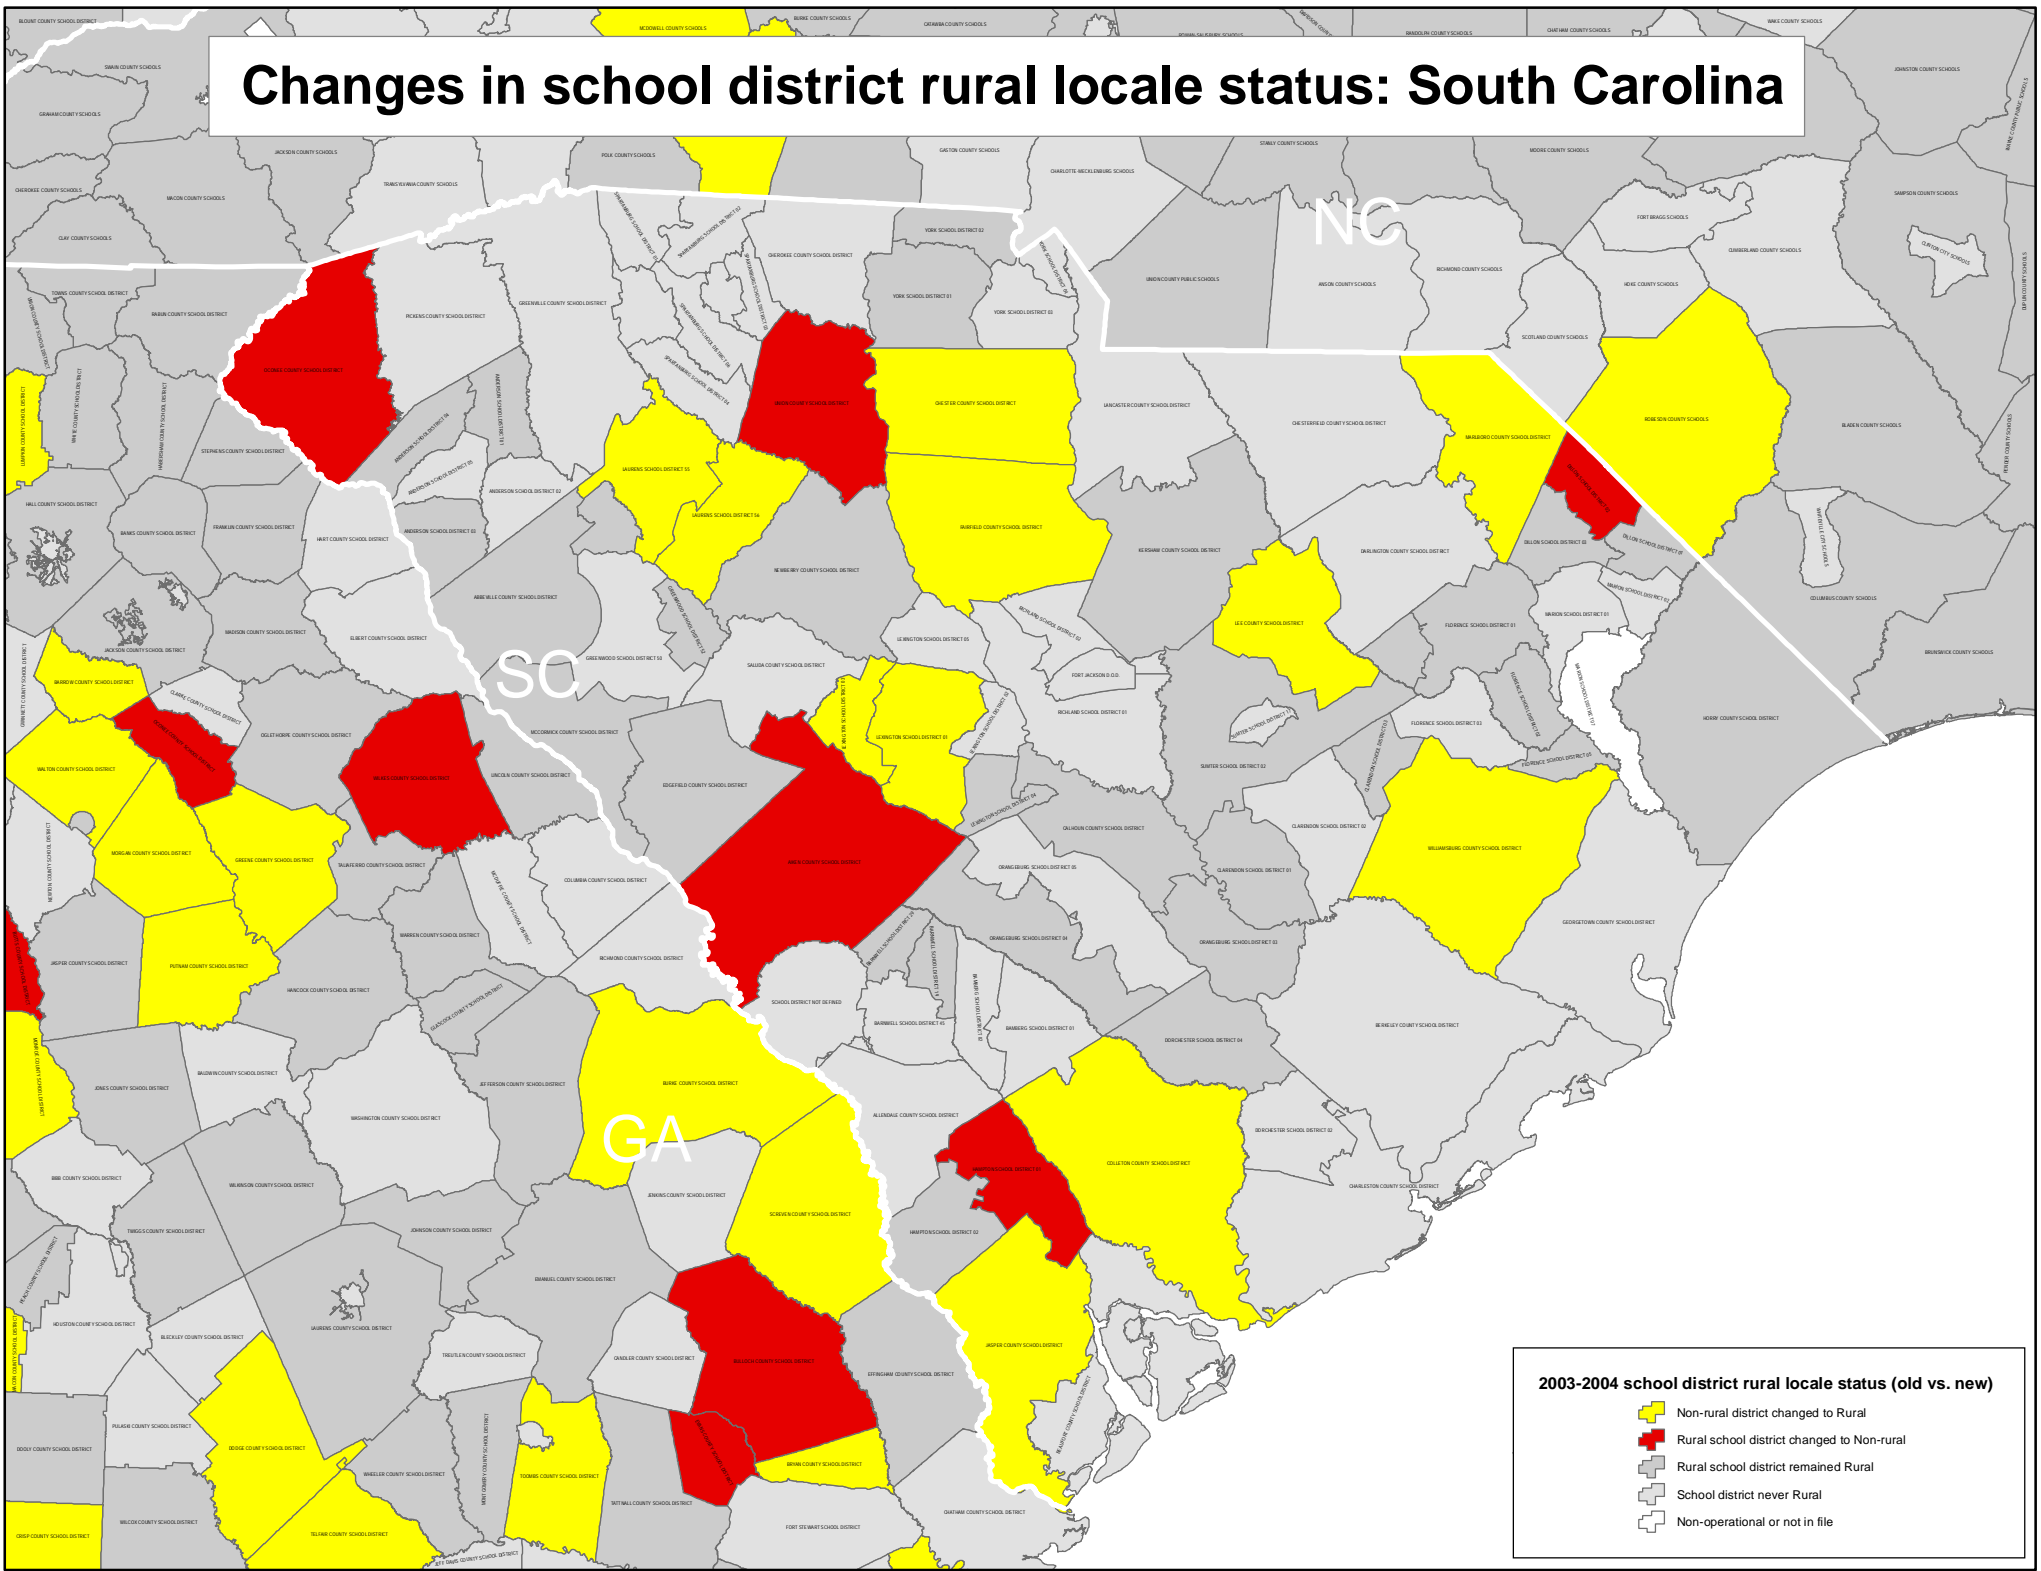

Changes in school district rural locale status: South Carolina

2003-2004 school district rural locale status (old vs. new)

- Non-rural district changed to Rural
- Rural school district changed to Non-rural
- Rural school district remained Rural
- School district never Rural
- Non-operational or not in file