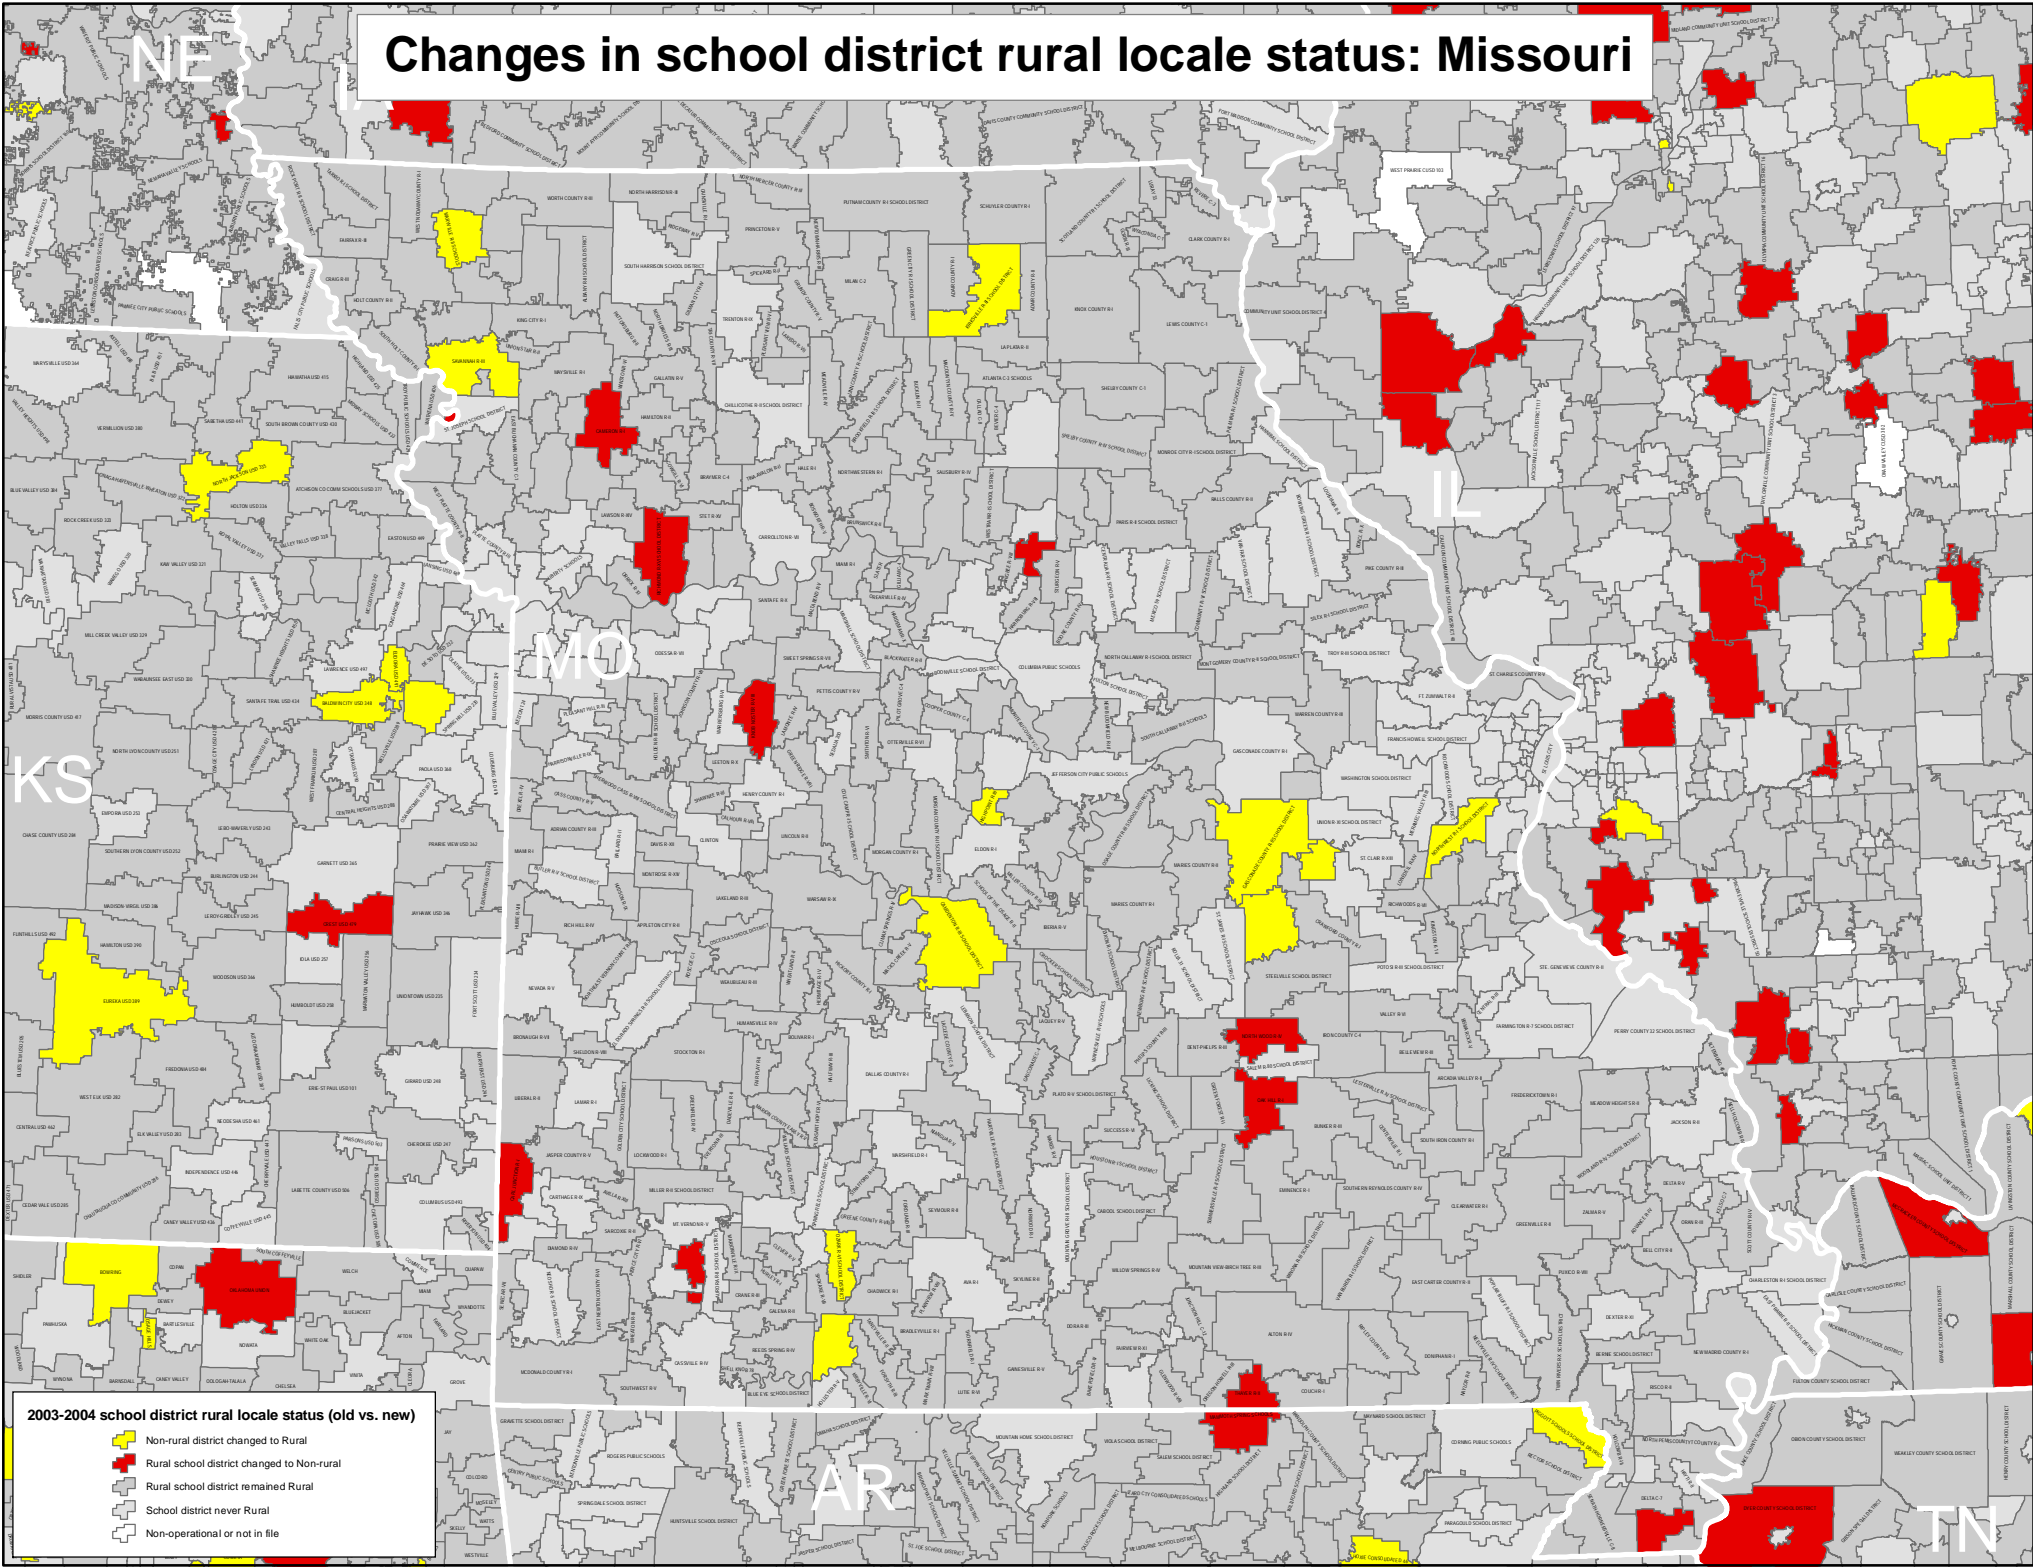

# Changes in school district rural locale status: Missouri

2003-2004 school district rural locale status (old vs. new)

- Non-rural district changed to Rural
- Rural school district changed to Non-rural
- Rural school district remained Rural
- School district never Rural
- Non-operational or not in file