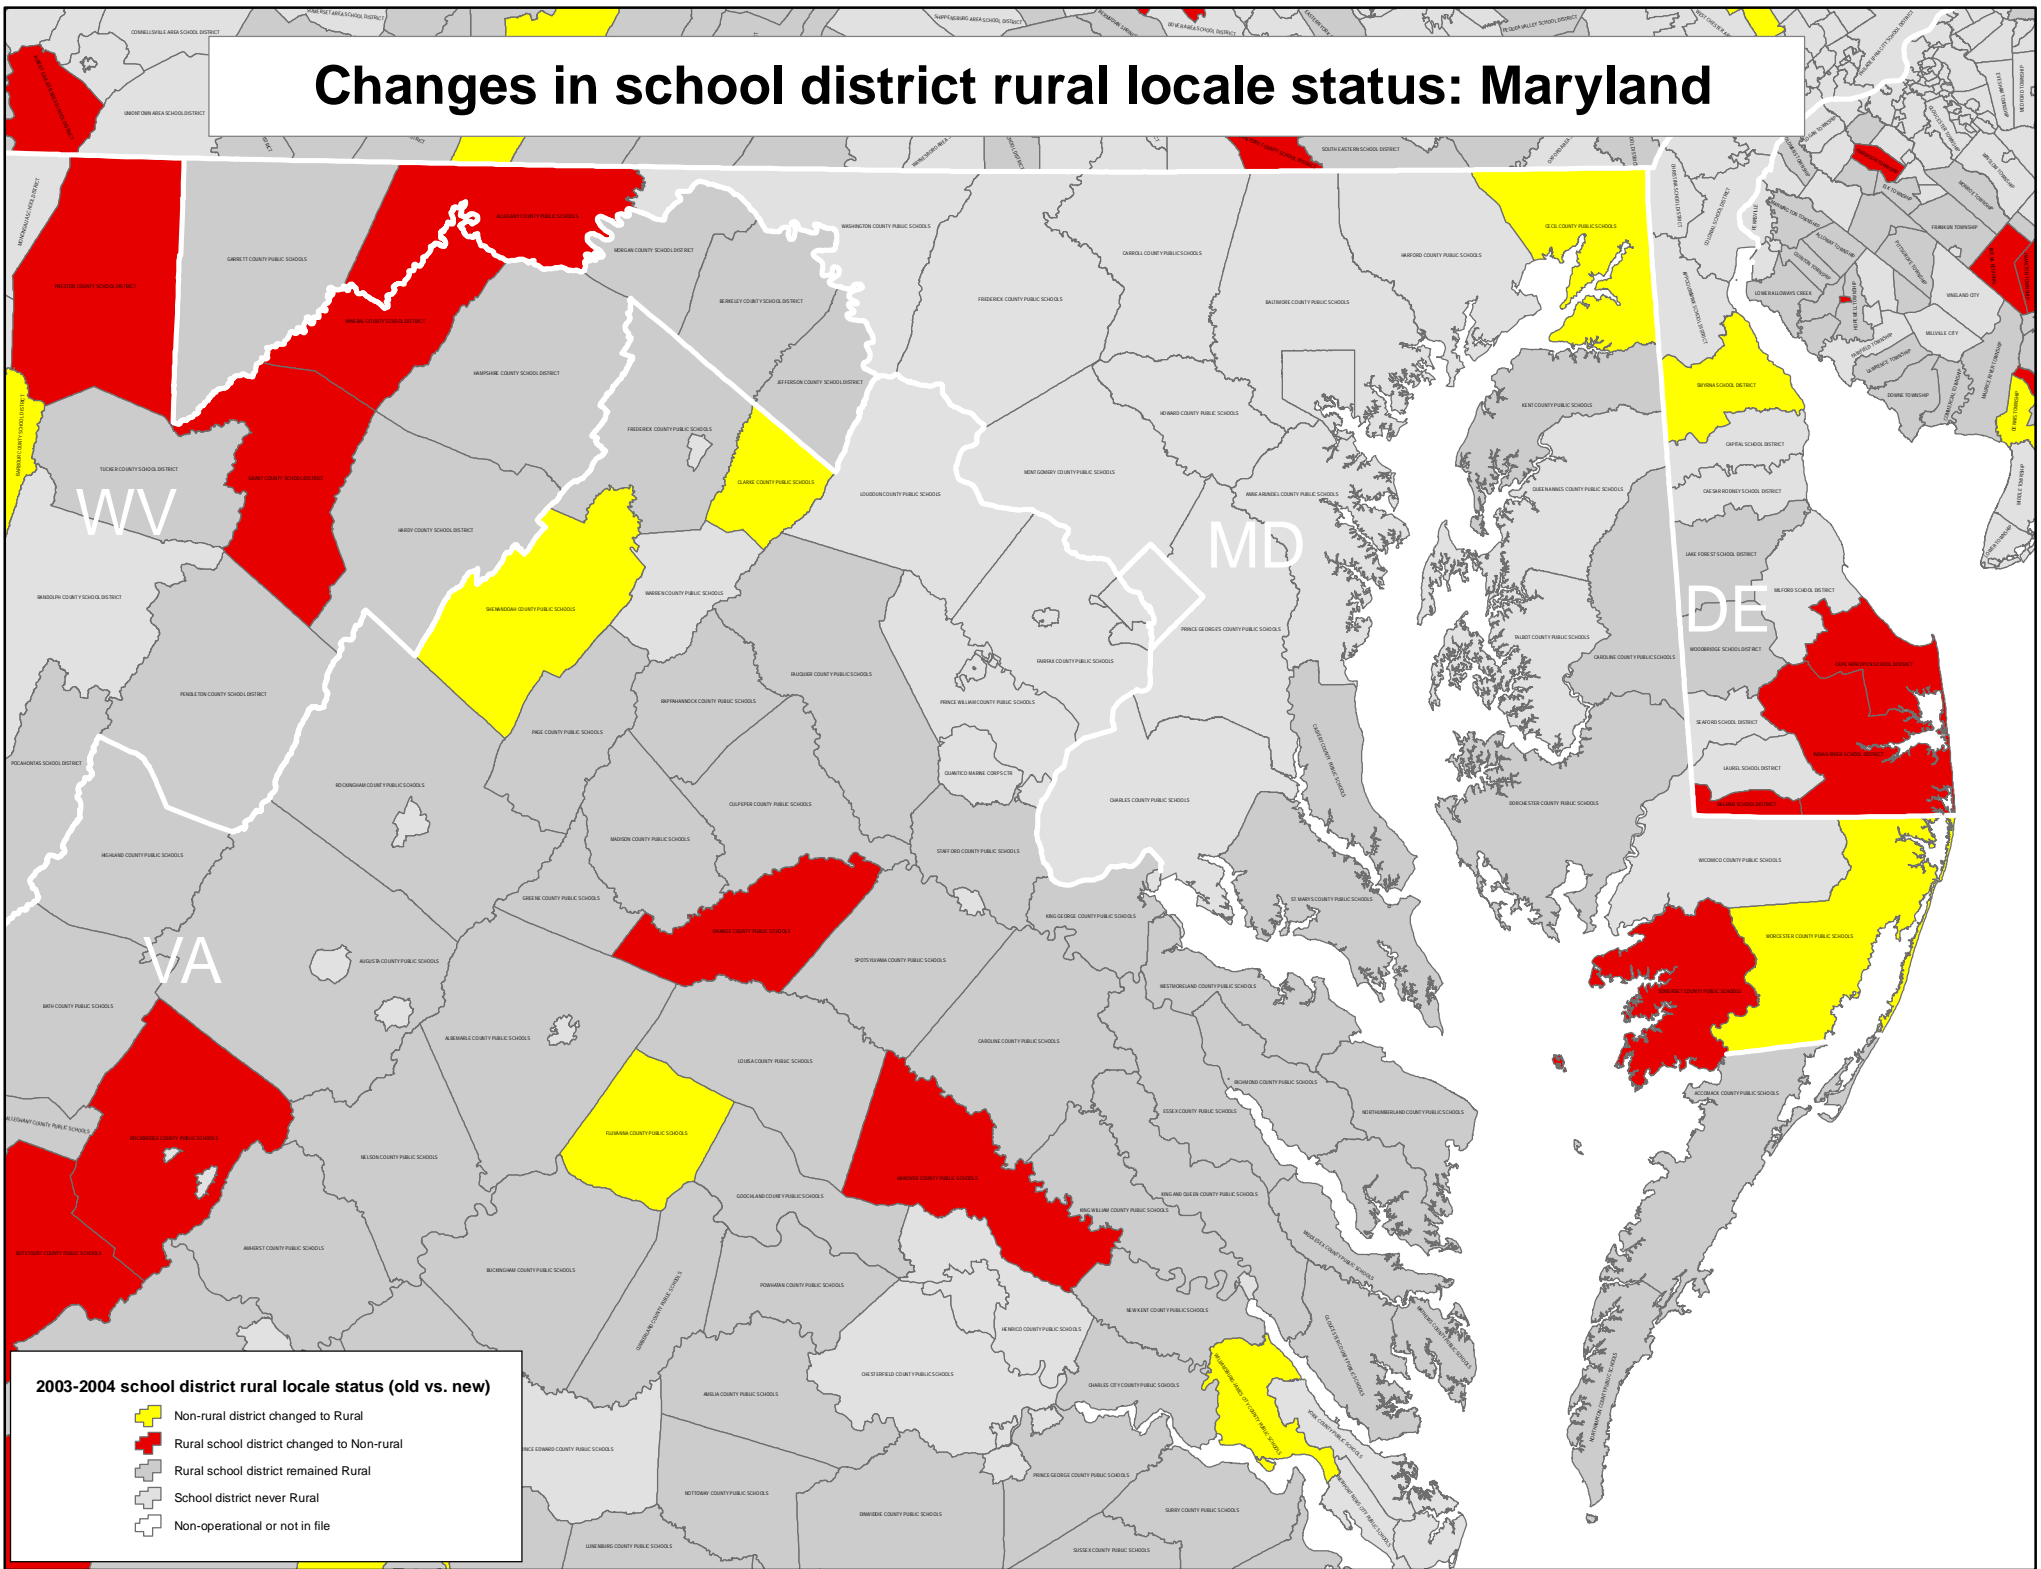

Changes in school district rural locale status: Maryland

2003-2004 school district rural locale status (old vs. new)

- Non-rural district changed to Rural
- Rural school district changed to Non-rural
- Rural school district remained Rural
- School district never Rural
- Non-operational or not in file