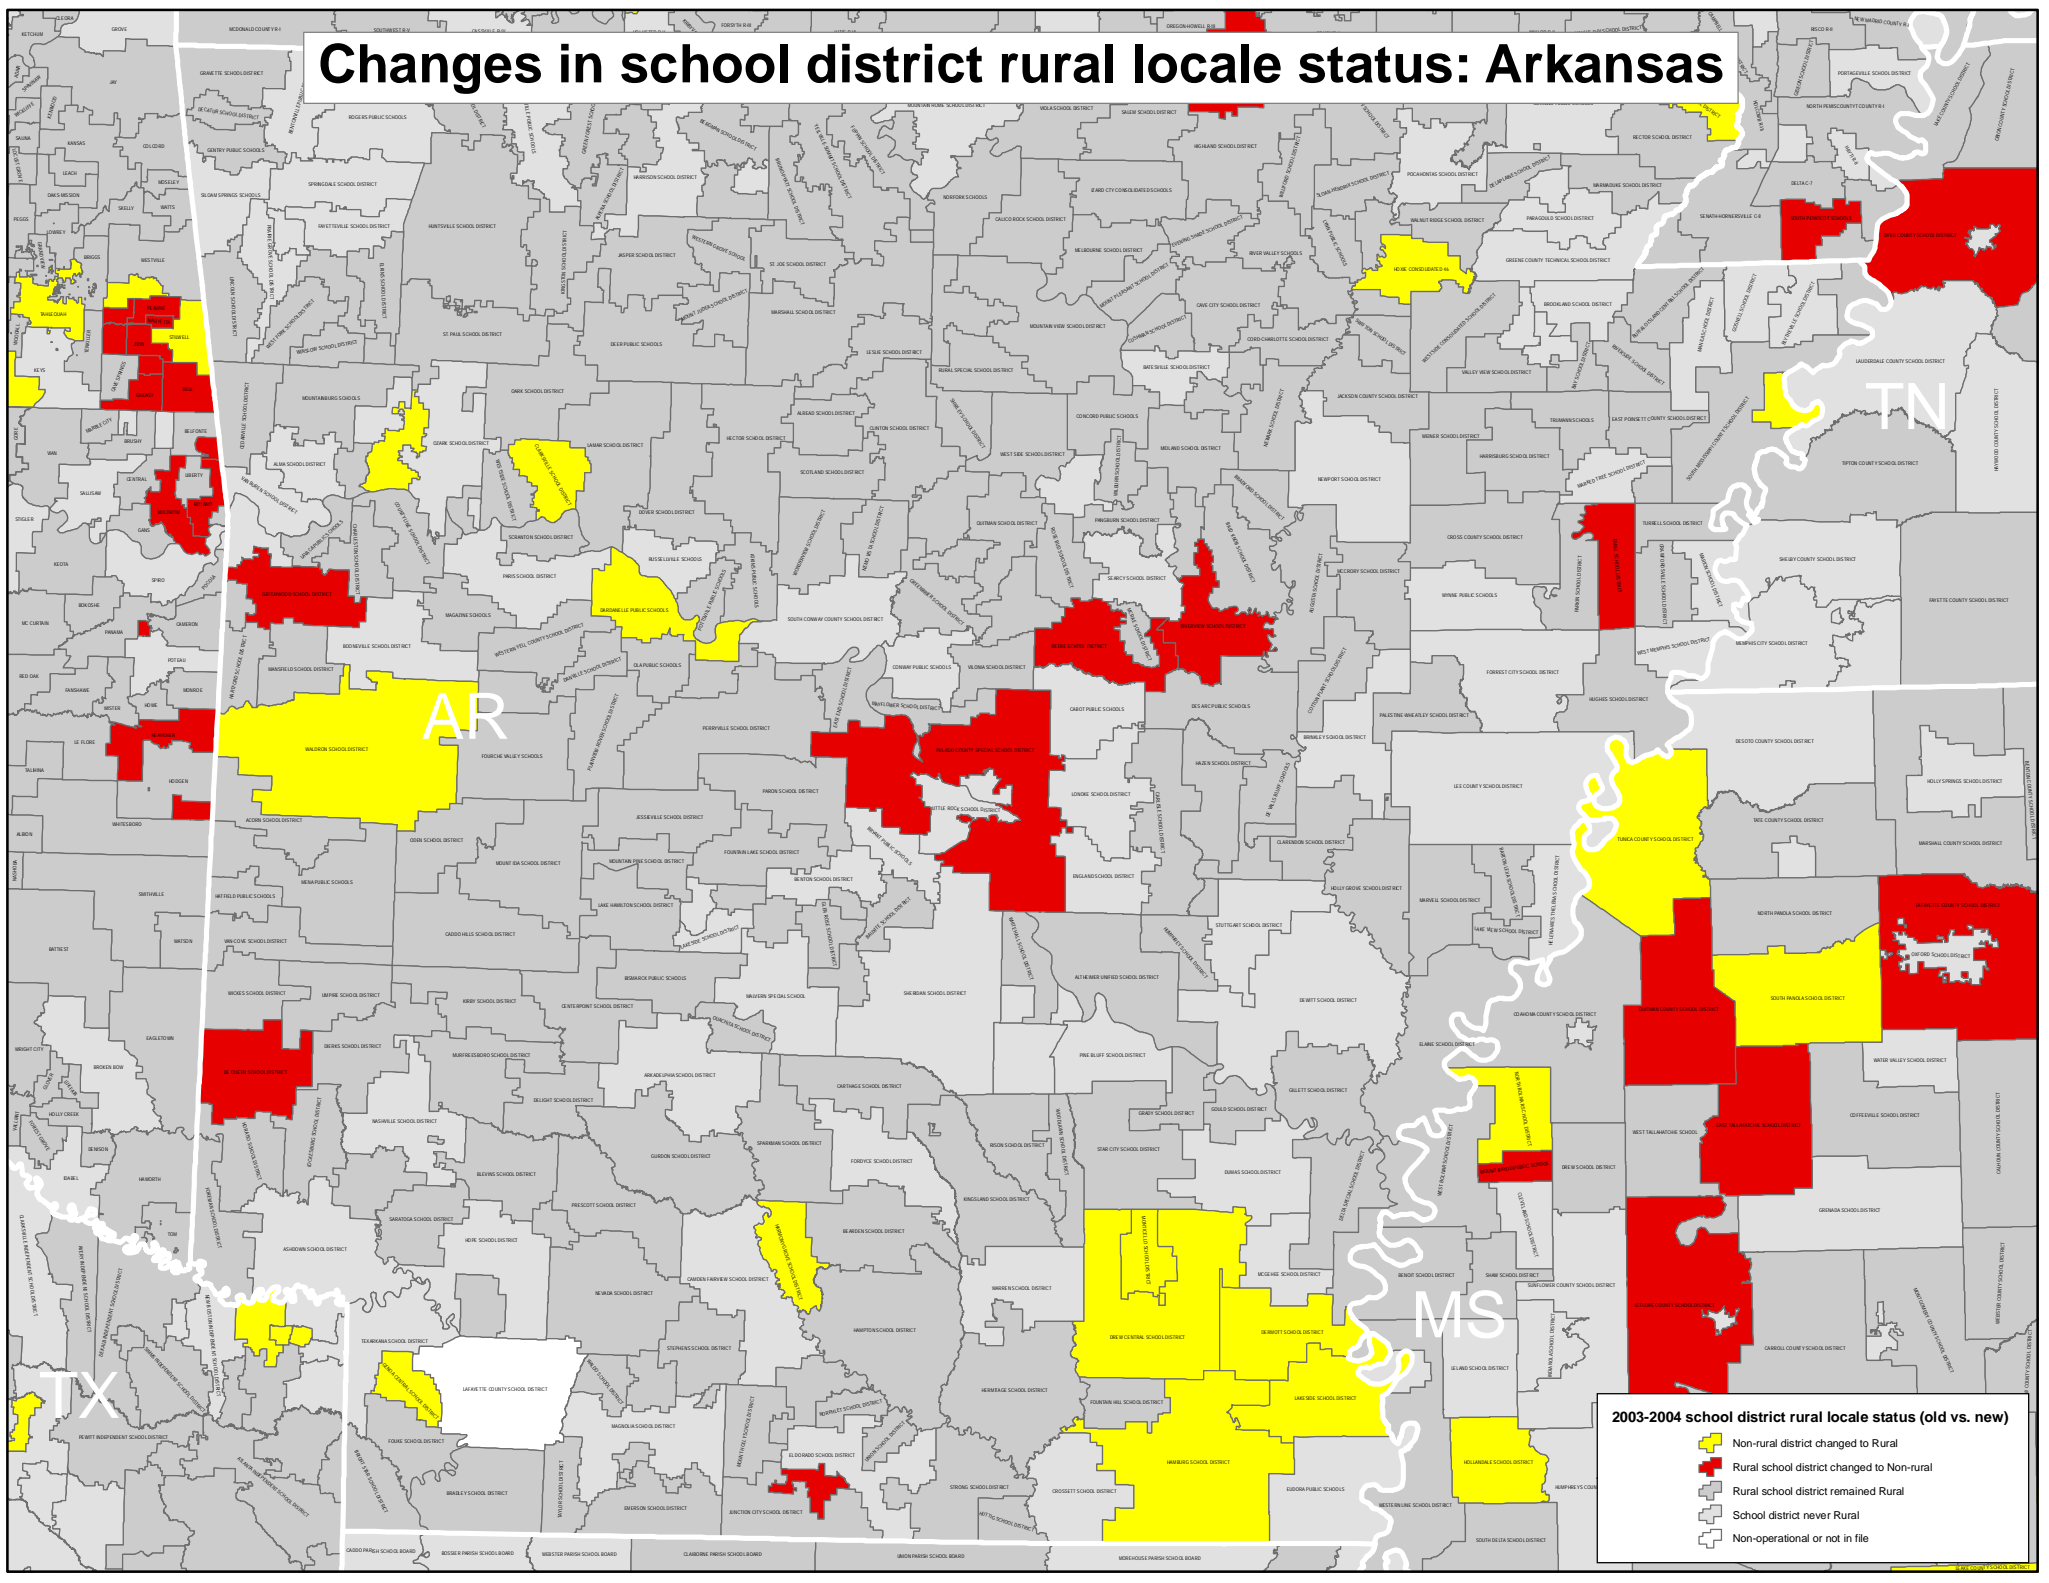

Changes in school district rural locale status: Arkansas

2003-2004 school district rural locale status (old vs. new)

- Non-rural district changed to Rural
- Rural school district changed to Non-rural
- Rural school district remained Rural
- School district never Rural
- Non-operational or not in file