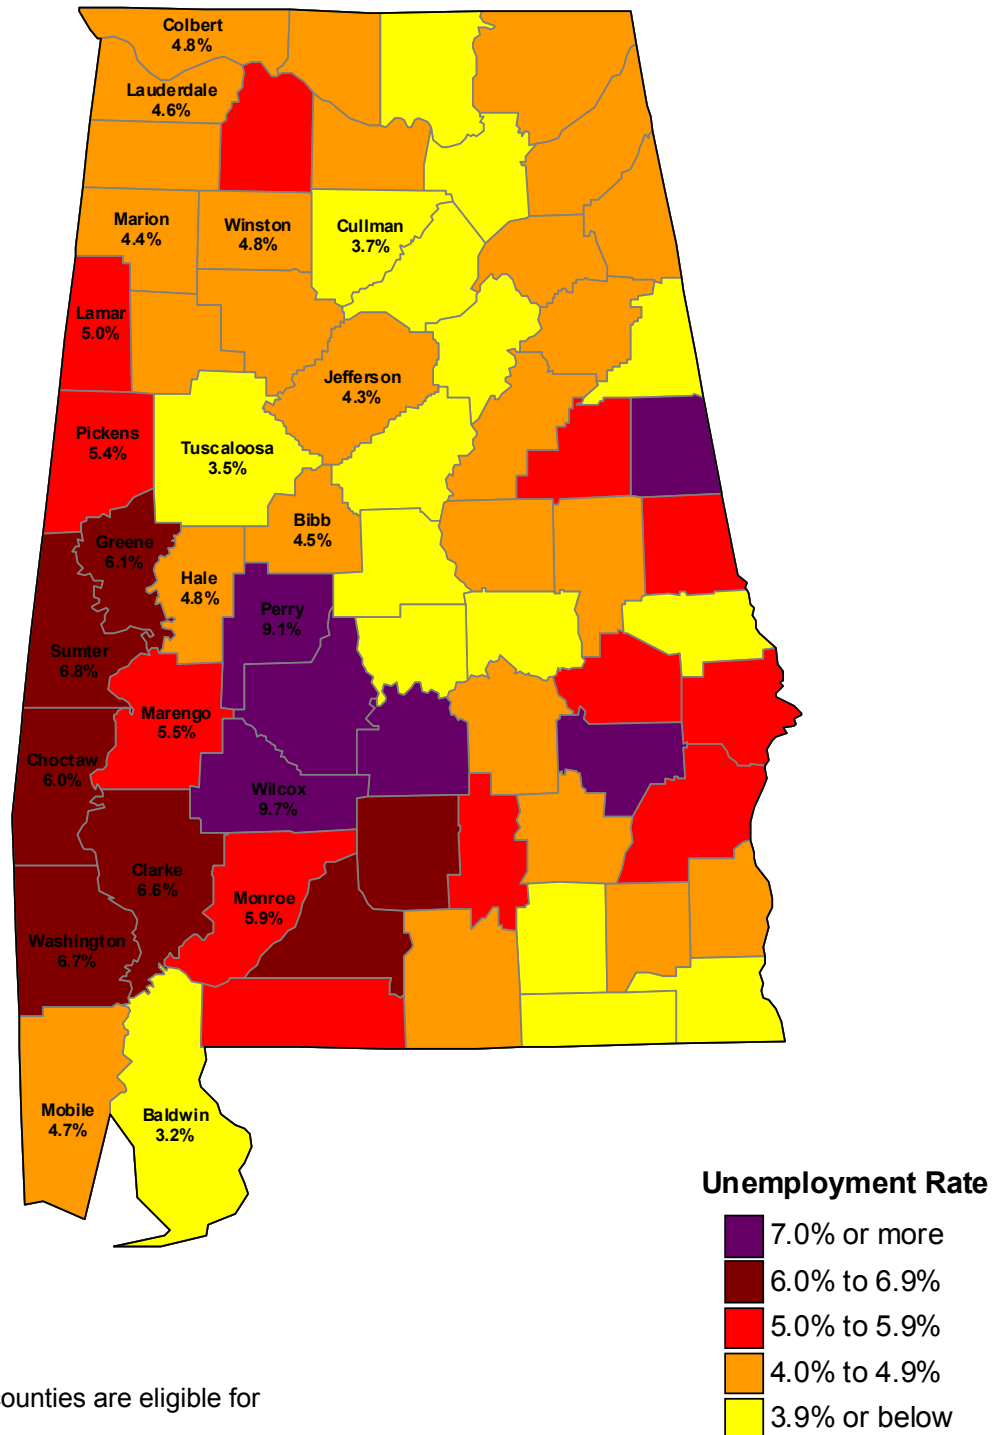

Unemployment rates by county and disaster assistance eligibility, Alabama, August 2005, not seasonally adjusted

(State rate = 4.2%; U.S. rate = 4.9%)

NOTE: The labeled counties are eligible for
disaster assistance as of September 10.