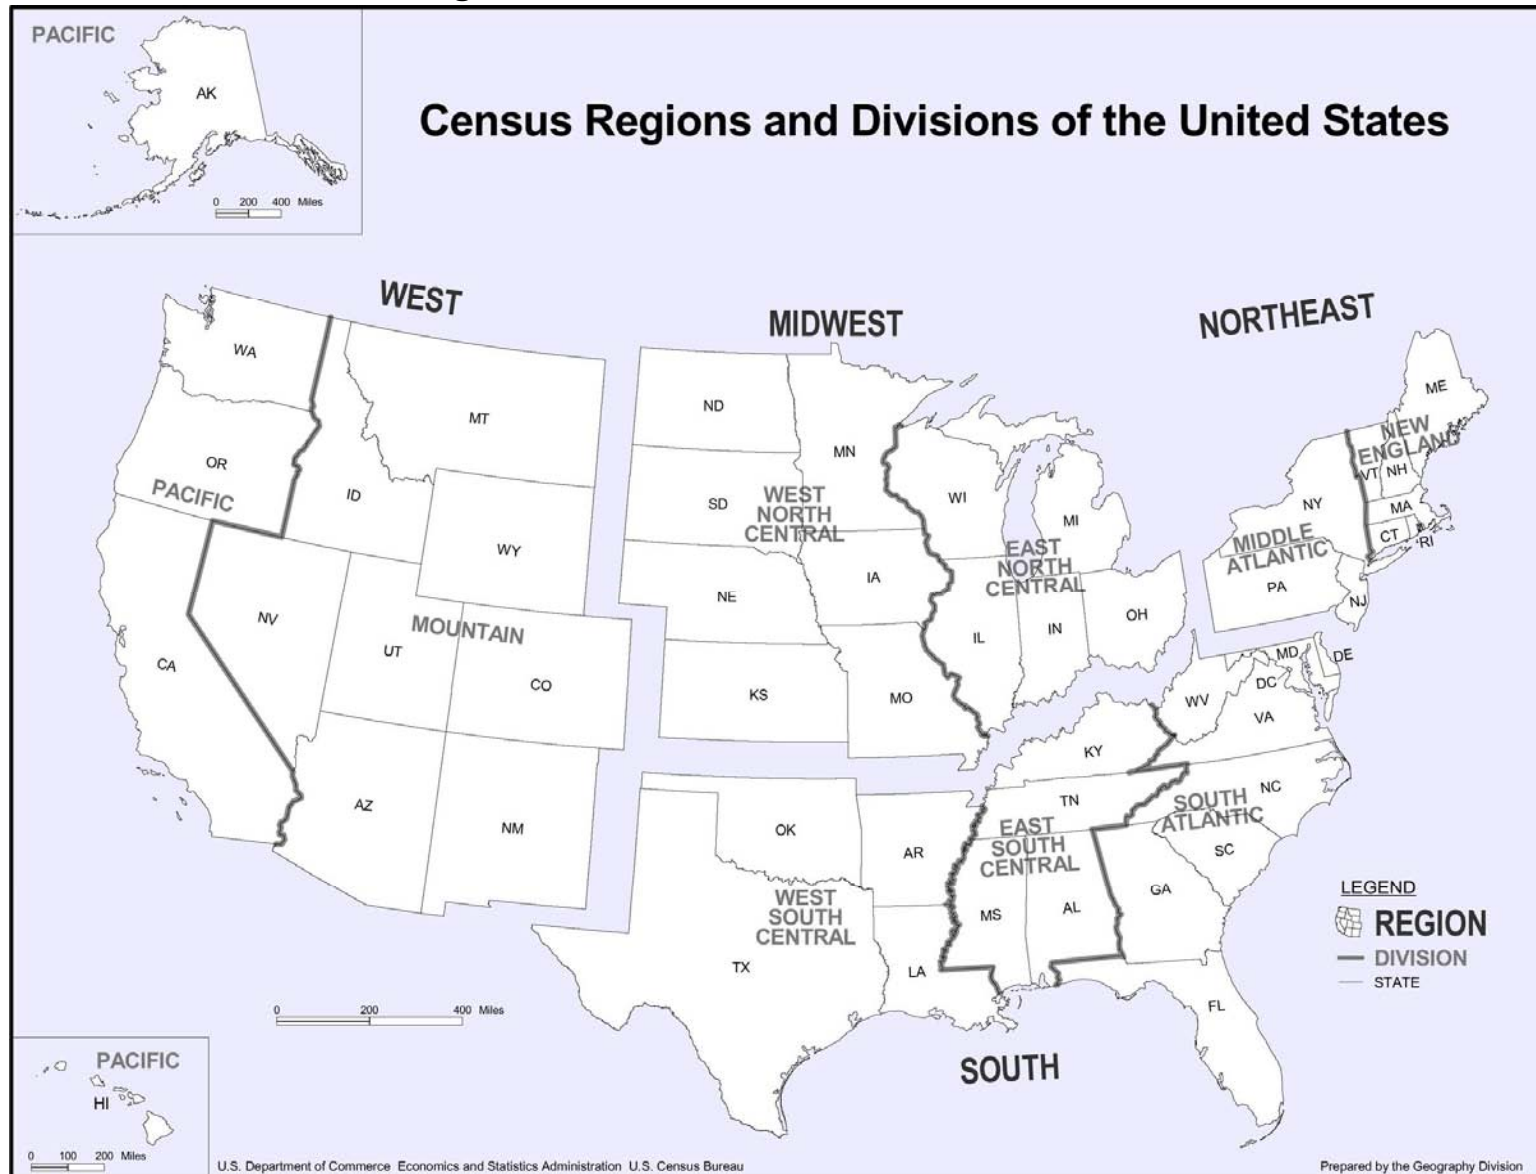

Table 5.13a – North American Electric Reliability Council Map for the United States

ECAR	ECAR East Central Area Reliability Coordination Agreement	NPCC	Northeast Power Coordinating Council
ERCOT	Electric Reliability Council of Texas	SERC	Southeastern Electric Reliability Council
FRCC	Florida Reliability Coordinating Council	SPP	Southwest Power Pool
MAAC	Mid-Atlantic Area Council	WECC	Western Electricity Coordinating Council
MAIN	Mid-Atlantic Interconnected Network	ASCC	Alaskan Systems Coordinating Council
MAPP	Mid-Continent Area Power Pool		

Source: North American Electric Reliability Council, www.nerc.com

Table 5.13b – Census Regions

Source: U.S. Department of Commerce, Bureau of the Census, www.census.gov