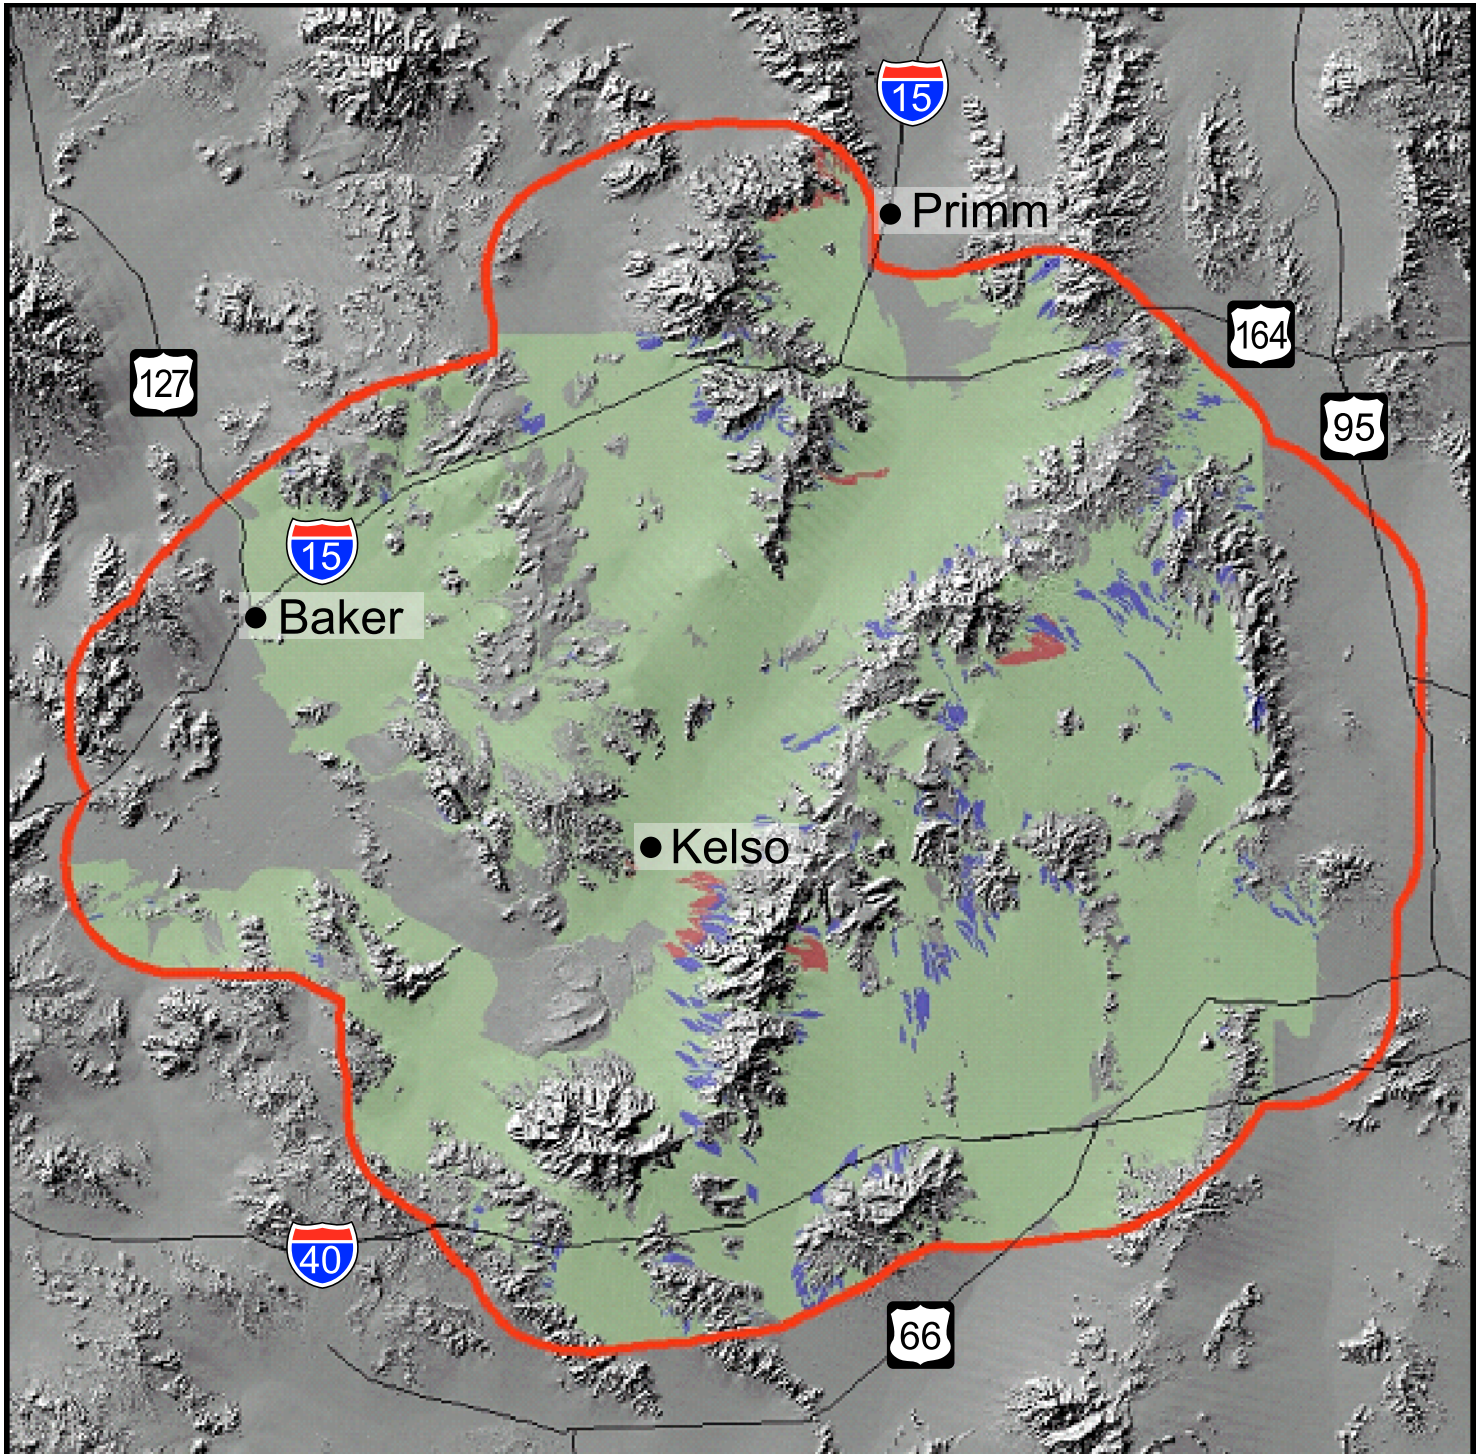

Preliminary Biological Soil Crust Cover Prediction Map

Legend

- Main road
- Mojave Desert Ecosystem boundary
- Mojave National Preserve boundary with 10-km buffer

Crust Cover (percentage)

- Low
- Medium
- High

0 5 10 20 30 40 Kilometers