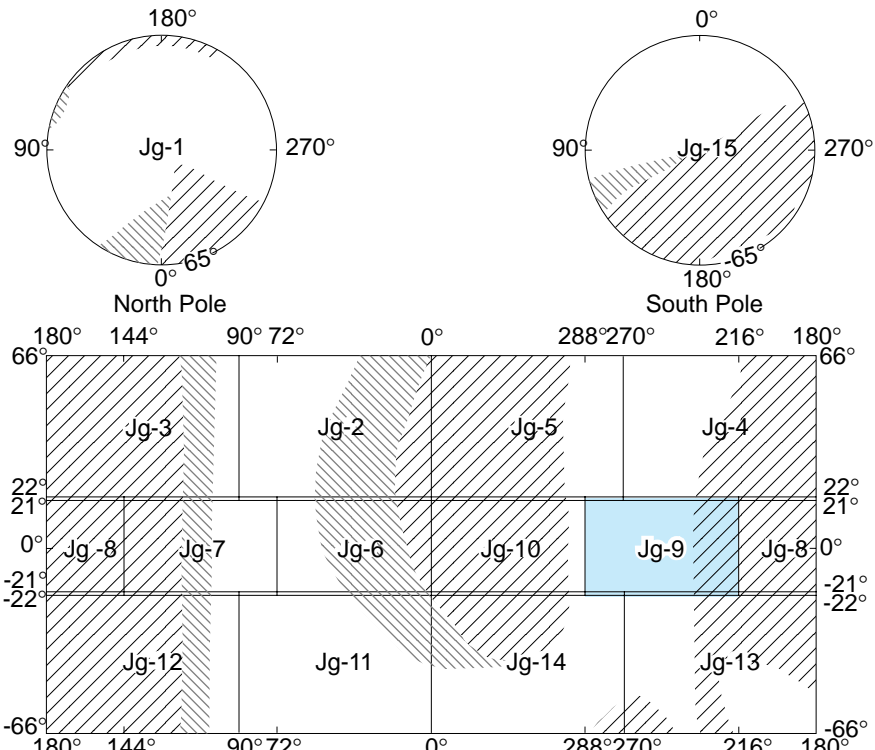

QUADRANGLE LOCATION
 Number preceded by I refers to published geologic map

Approximate resolution of available Voyager images expressed as kilometers per picture element (pxl)