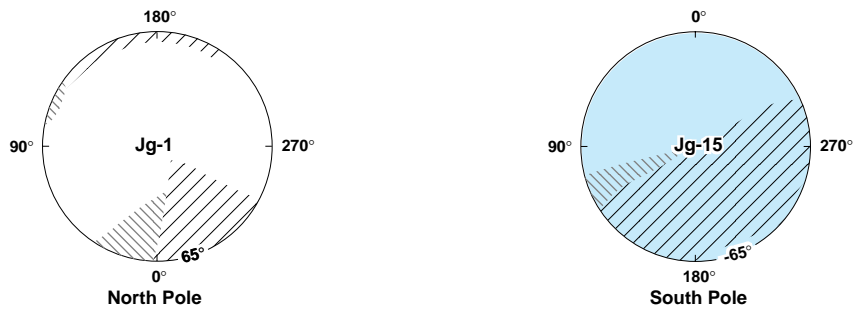

QUADRANGLE LOCATION
 Number preceded by I refers to published geologic map

Approximate resolution of available Voyager images expressed as kilometers per picture element (pxl)