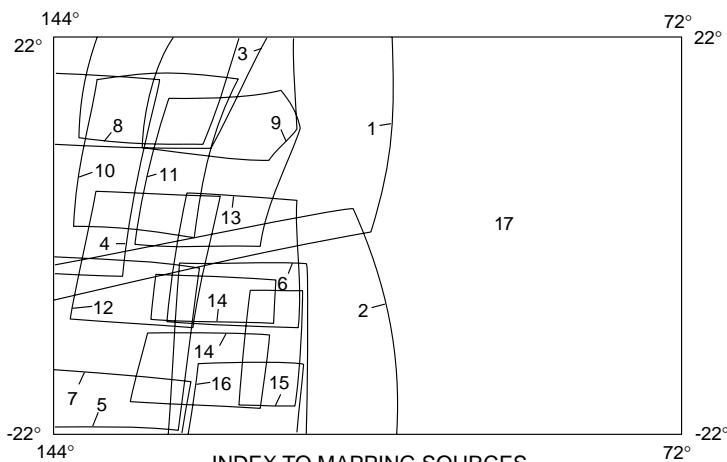

QUADRANGLE LOCATION  
 Number preceded by I refers to published geologic map

INDEX TO MAPPING SOURCES

The rendition of features on this map was controlled by reference to the primary source pictures outlined above. Supplemental source images used during the compilation are listed separately. Copies of various enhancements of these pictures are available from National Space Science Data Center, Code 601, Goddard Space Flight Center, Greenbelt, MD 20771.

**Primary Source**

VOYAGER 2

Index No. Picture No.

1	106J2-001
2	126J2-001
3	455J2-001
4	464J2-001
5	476J2-001
6	479J2-001
7	491J2-001
8	542J2-001
9	544J2-001
10	546J2-001
11	548J2-001
12	550J2-001
13	552J2-001
14	554J2-001
15	556J2-001
16	558J2-001
17	821J2-003