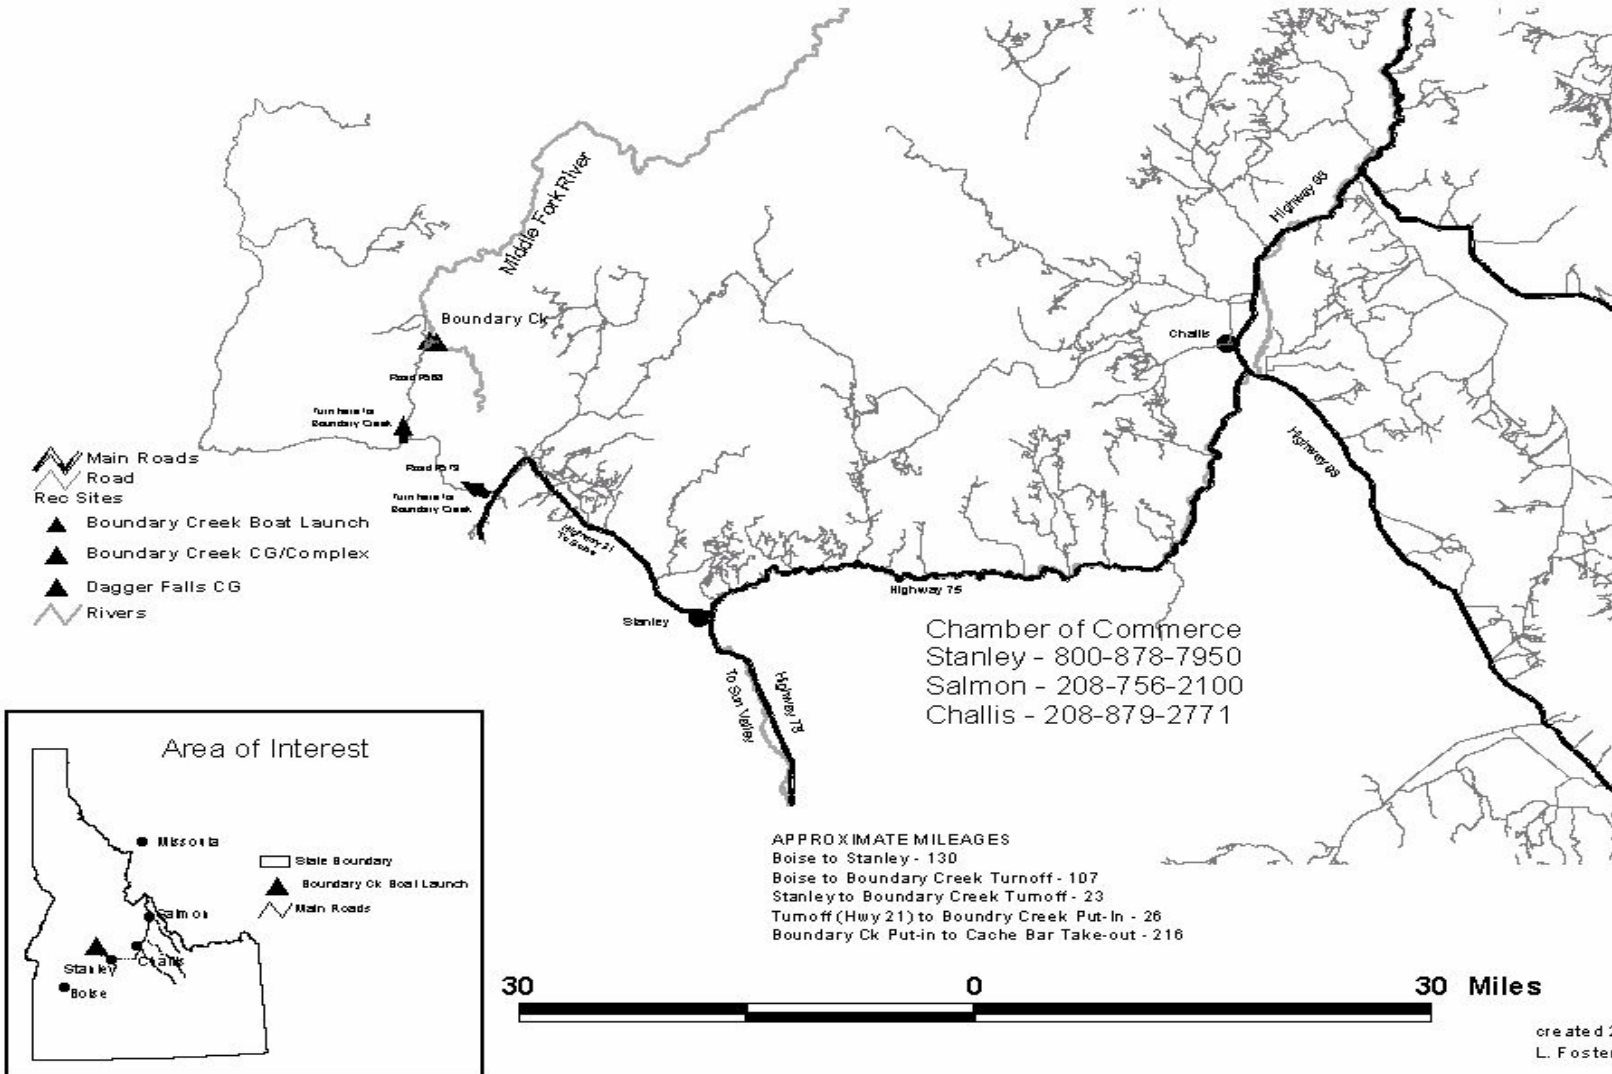

# Map to Boundary Creek Launch Site

Turn off Highway 21 between Milepost 109 & 110  
Map to Boundary Creek Launch Site