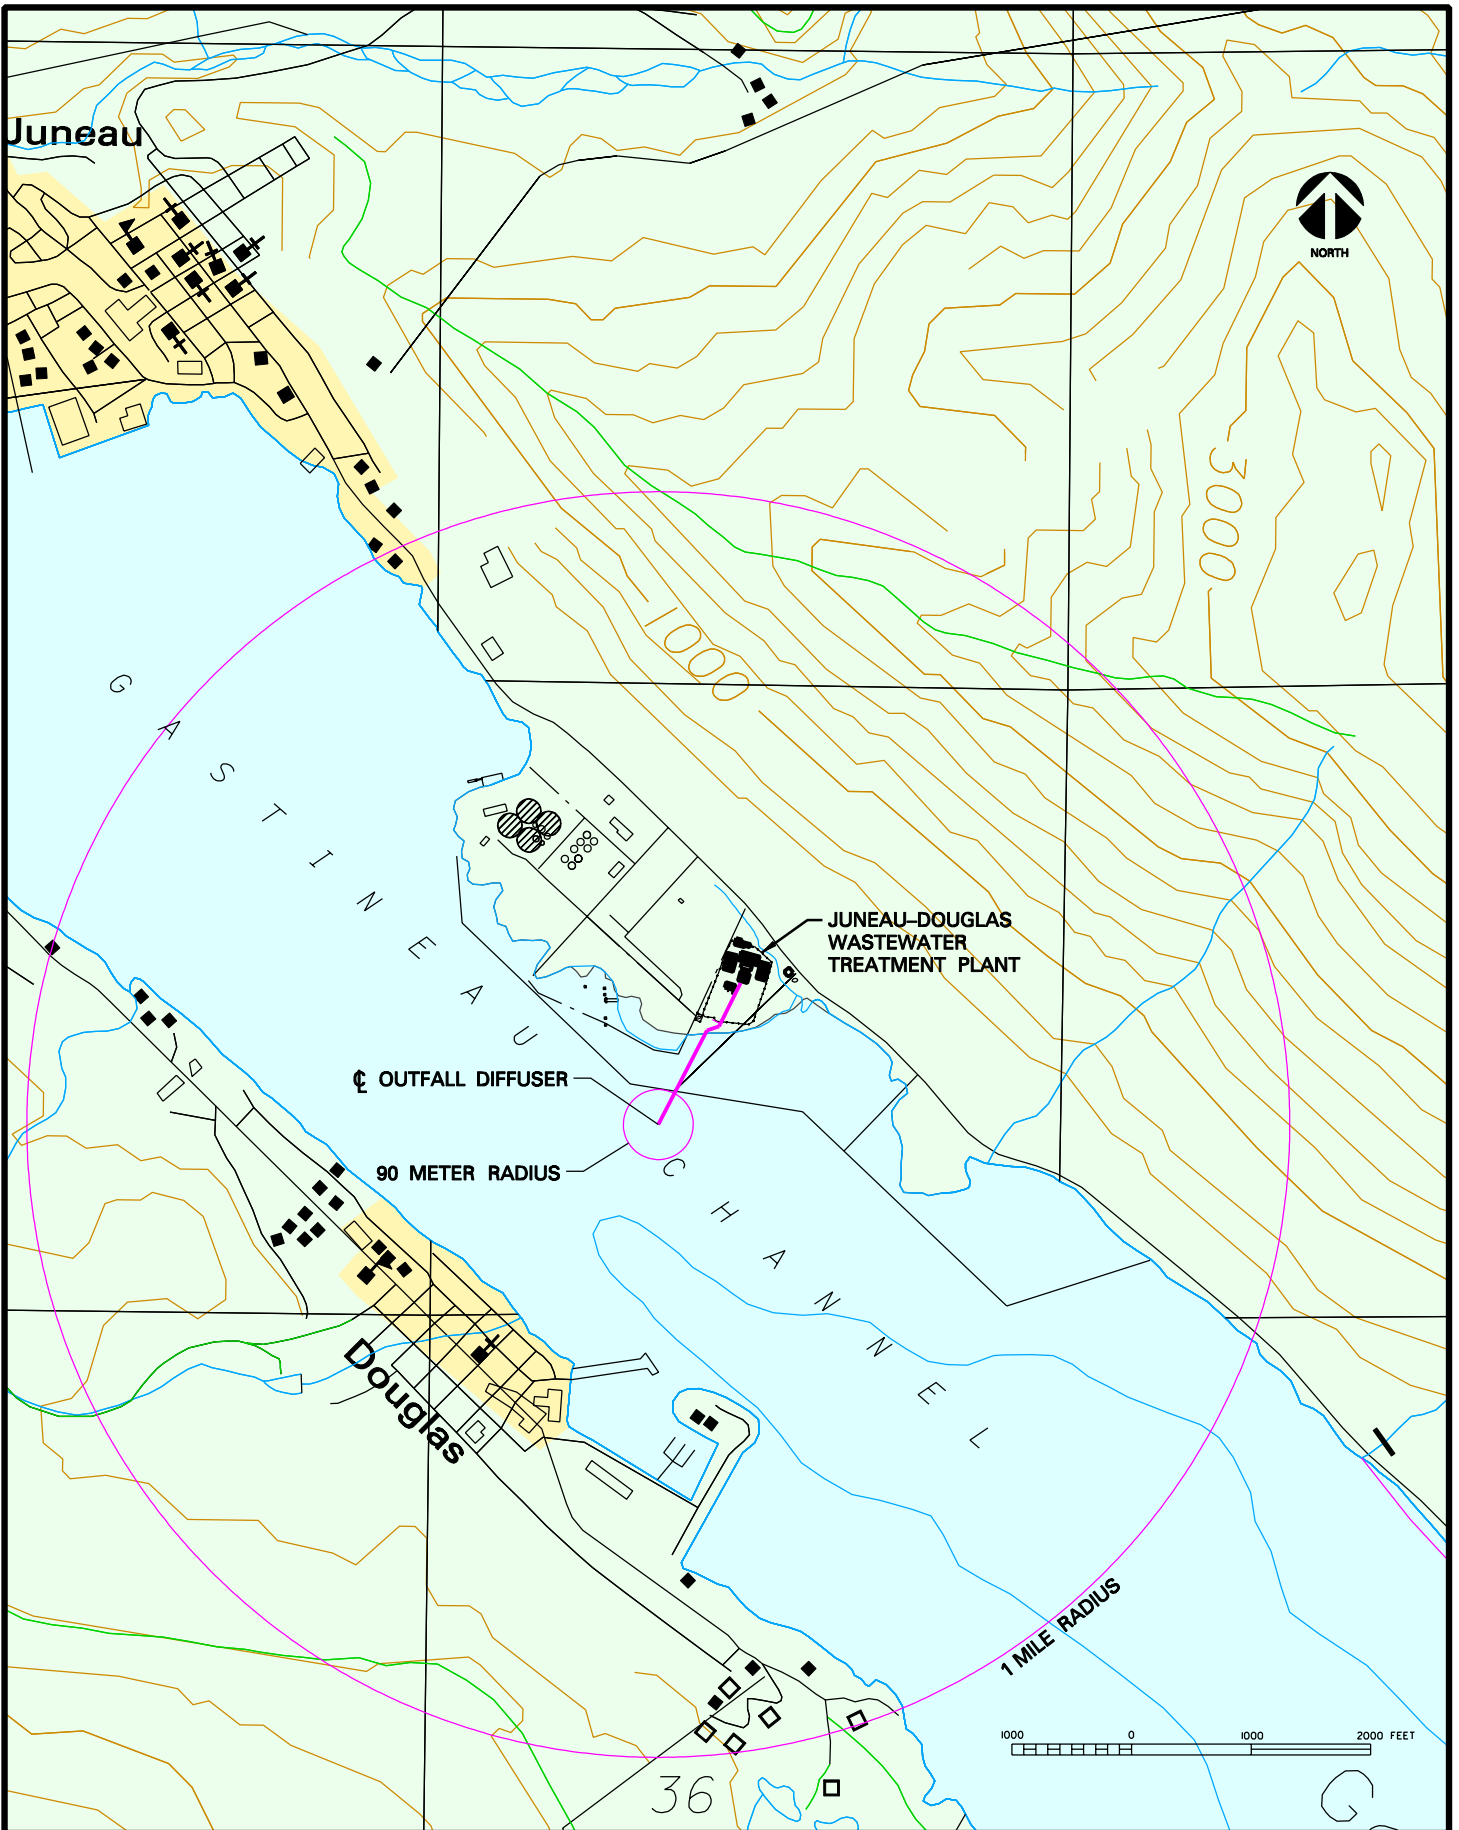

Path/File Name: t:\cbj\jdwtp\npdes.p\fig-4.dgn Date Plotted: 24 SEP 2001 Time Plotted: 15:20:06

**CBJ J-D WWTP
NPDES PERMIT
OUTFALL DIFFUSER LOCATION**

**Figure
4**