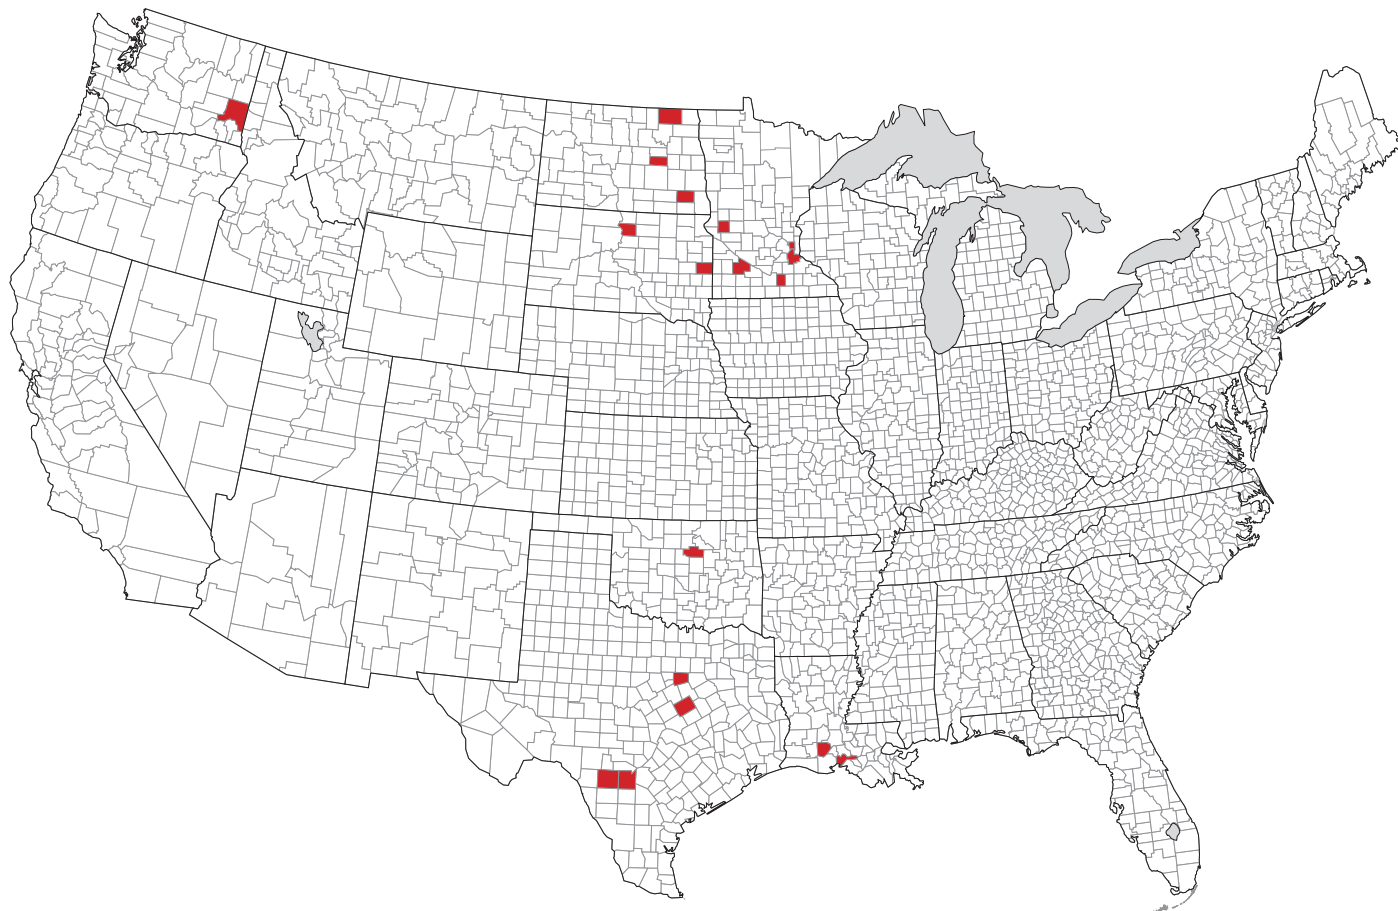

Wheat Stem Rust Observations - 2007

Date*	Location	Field/Plot	CV
4/23	Castroville, TX (Medina County)	Plot	Agripro Cooper, U4391
4/23	Crowley, LA (Acadia Parrish)	Plot	Several
4/23	Jeanerette, LA (Iberia Parrish)	Plot	Several
4/26	Burleson, TX (Johnson County)	Plot	Pioneer 25R56
5/1	Uvalde, TX (Uvalde County)	Plot	Winmaster
5/5	McLennan County, TX	Plot	Pioneer 25R56
5/21	Stillwater, OK (Payne County)	Plot	McNair 701
6/27	Walworth County, SD	Plot	Unknown
6/28	Rosemount, MN (Dakota County)	Plot	McNair 701
7/3	Lamberton, MN (Redwood County)	Plot	Baart
7/10	Brookings, SD (Brookings County)	Plot	Baart, several susceptible lines
7/10	St. Paul, MN (Ramsey County)	Plot	Nursery lines
7/10	Ransom County, ND	Plot	Radiant
7/11	Waseca, MN (Waseca County)	Plot	Baart
7/11	Morris, MN (Stevens County)	Plot	Baart
7/13	Casselton, ND (Cass County)	Plot	Unknown
7/23	Langdon, ND (Cavalier County)	Plot	Baart
7/23	Carrington, ND (Foster County)	Plot	Baart
7/24	Fargo, ND (Cass County)	Field	Triticale
8/17	Colfax, WA (Whitman County)	Plot	Brundage 96

*If multiple observations at a site, earliest date listed.