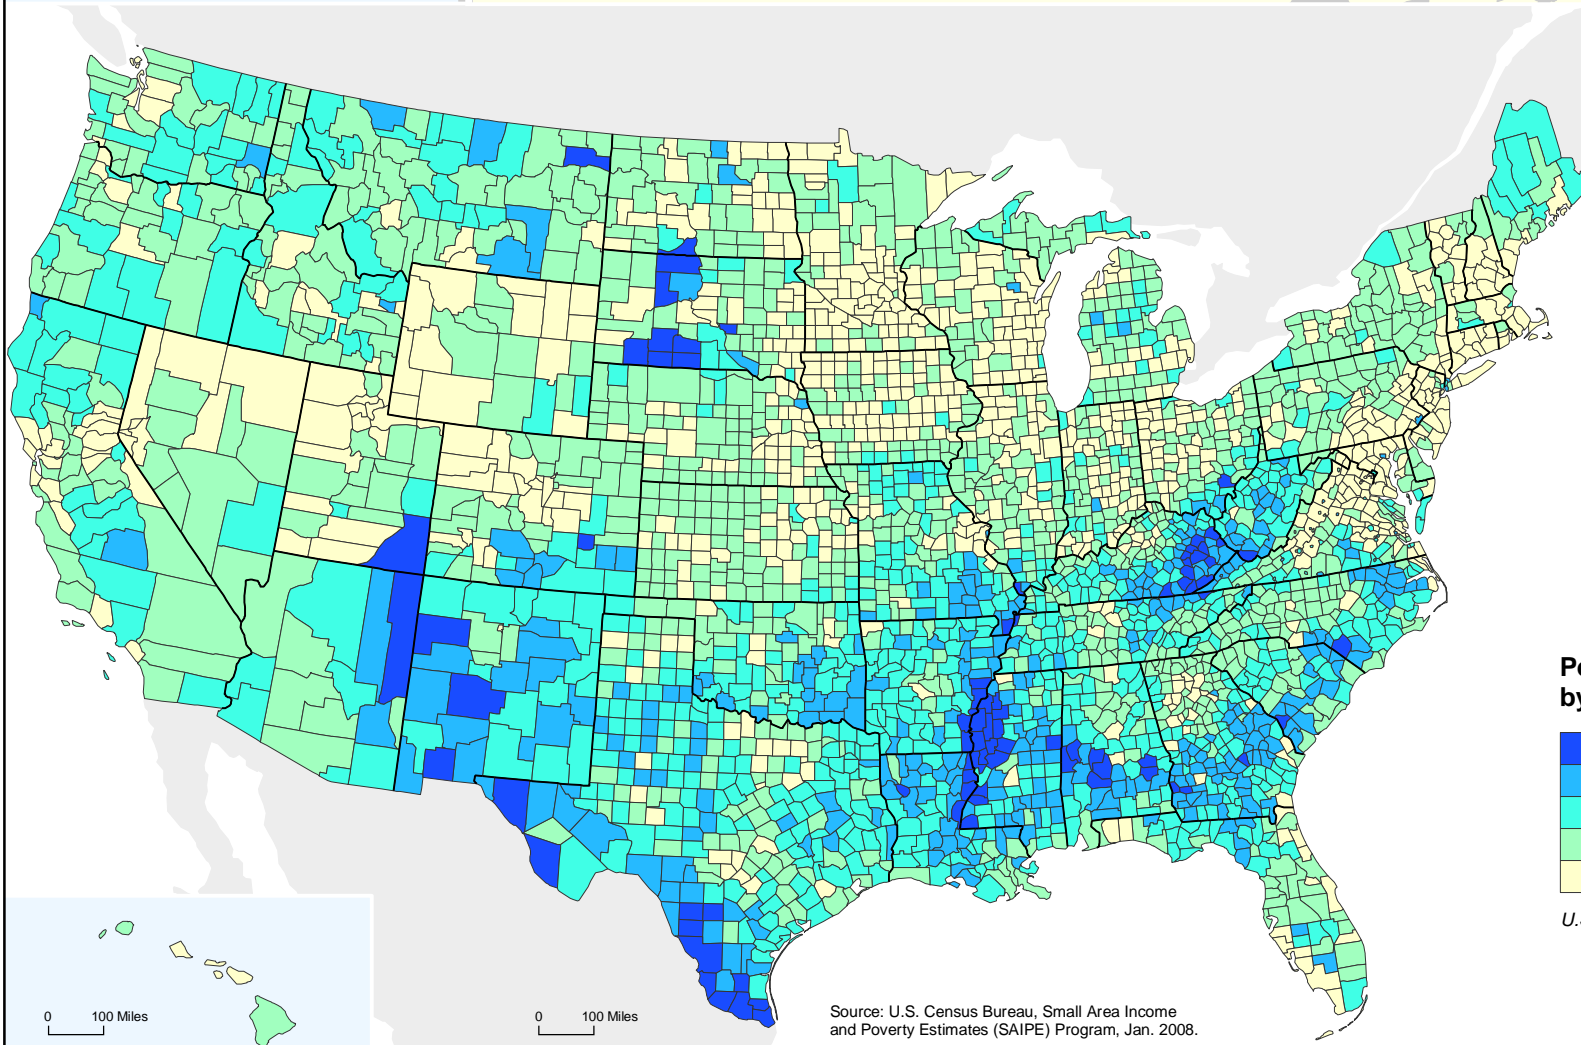

Percent of Total Population in Poverty: 2005

Percent in poverty by state

Percent in poverty by county

U.S. percent 13.3

Source: U.S. Census Bureau, Small Area Income and Poverty Estimates (SAIPE) Program, Jan. 2008.