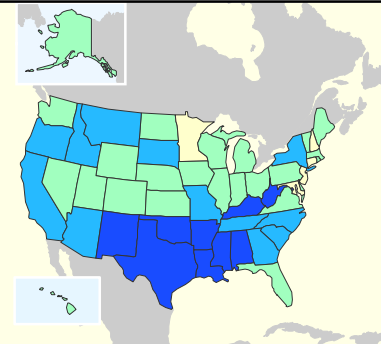

Percent of Total Population in Poverty: 2005

Percent in poverty by state

Percent in poverty by county

U.S. percent 13.3

Source: U.S. Census Bureau, Small Area Income and Poverty Estimates (SAIPE) Program, Jan. 2008.