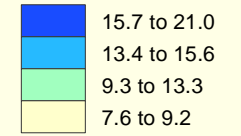

Percent of Total Population in Poverty: 2005

Percent in poverty by state

Percent in poverty by county

U.S. percent 13.3

Source: U.S. Census Bureau, Small Area Income and Poverty Estimates (SAIPE) Program, Jan. 2008.