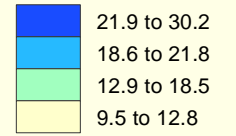

Percent of Children Under Age 18 in Poverty: 2005

Percent in poverty by state

Percent in poverty by county

U.S. percent 18.5

Source: U.S. Census Bureau, Small Area Income and Poverty Estimates (SAIPE) Program, Jan. 2008.