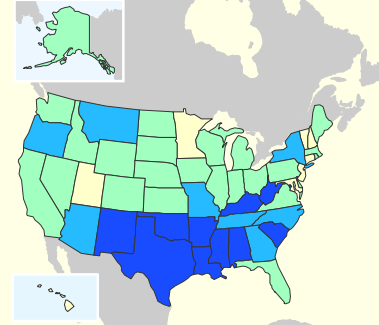

Percent of Children Under Age 18 in Poverty: 2005

Percent in poverty by state

Percent in poverty by county

U.S. percent 18.5

Source: U.S. Census Bureau, Small Area Income and Poverty Estimates (SAIPE) Program, Jan. 2008.