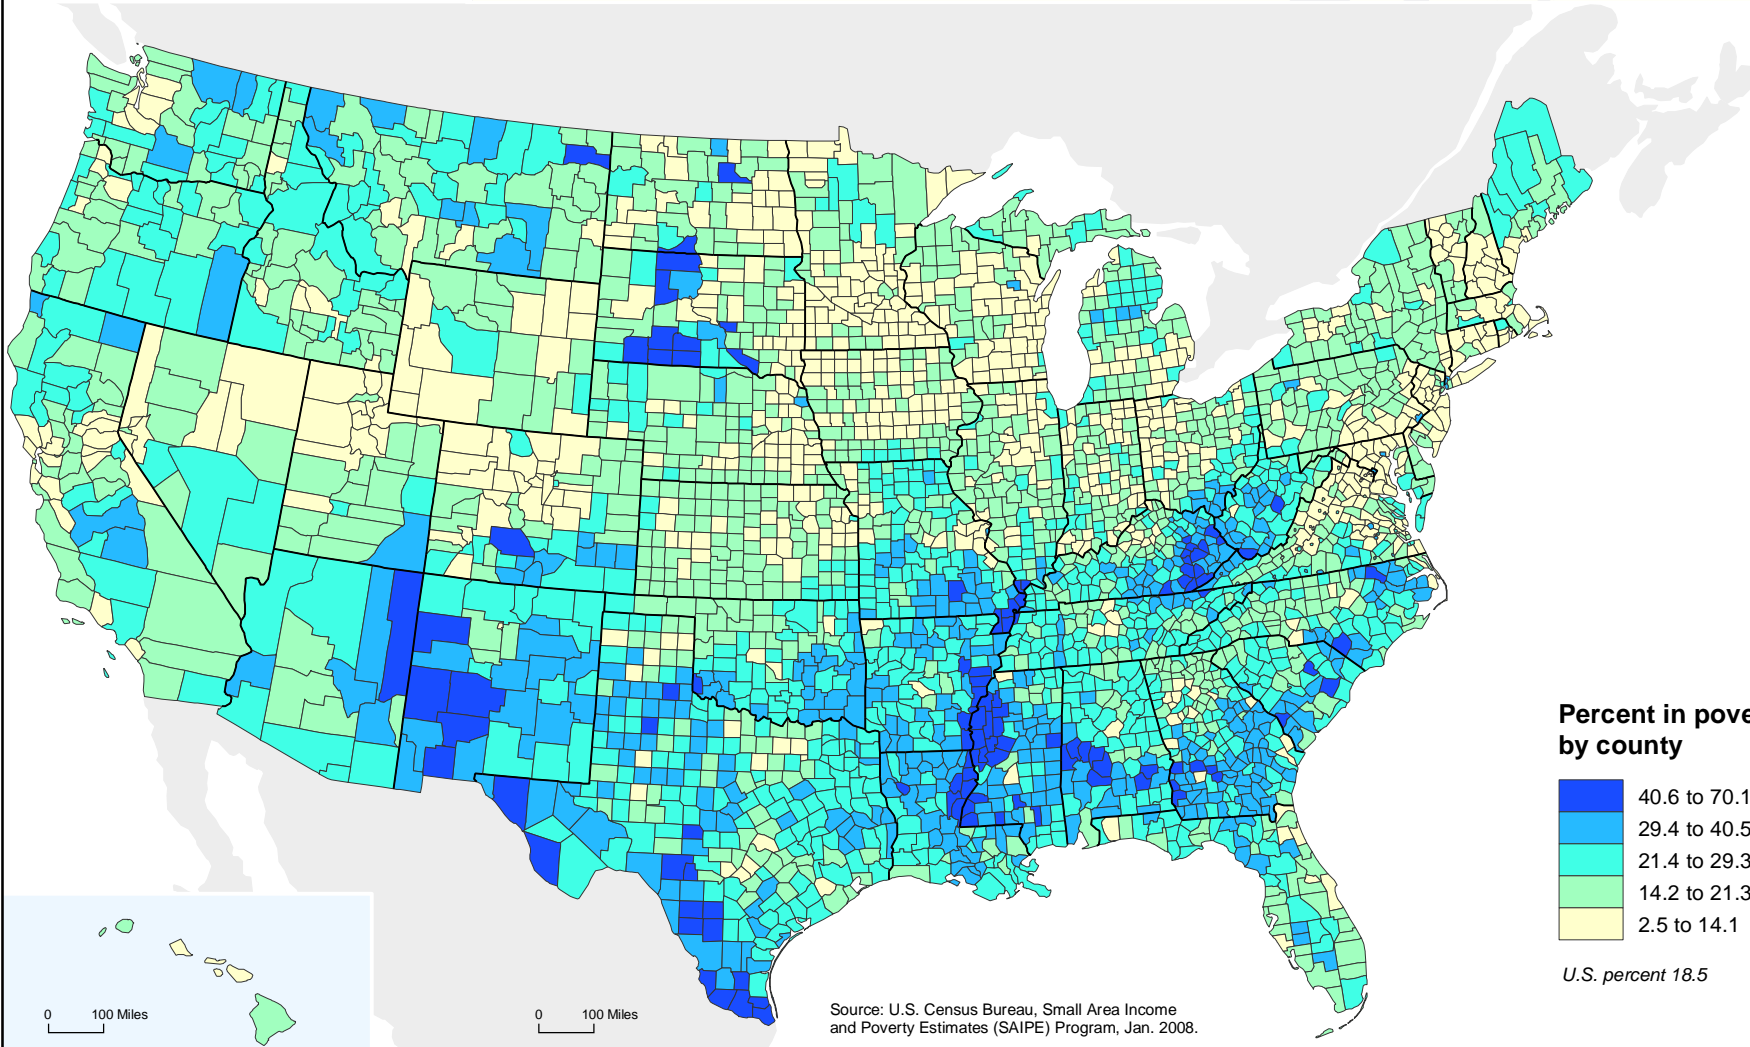

Percent of Children Under Age 18 in Poverty: 2005

Percent in poverty by state

Percent in poverty by county

U.S. percent 18.5

Source: U.S. Census Bureau, Small Area Income and Poverty Estimates (SAIPE) Program, Jan. 2008.