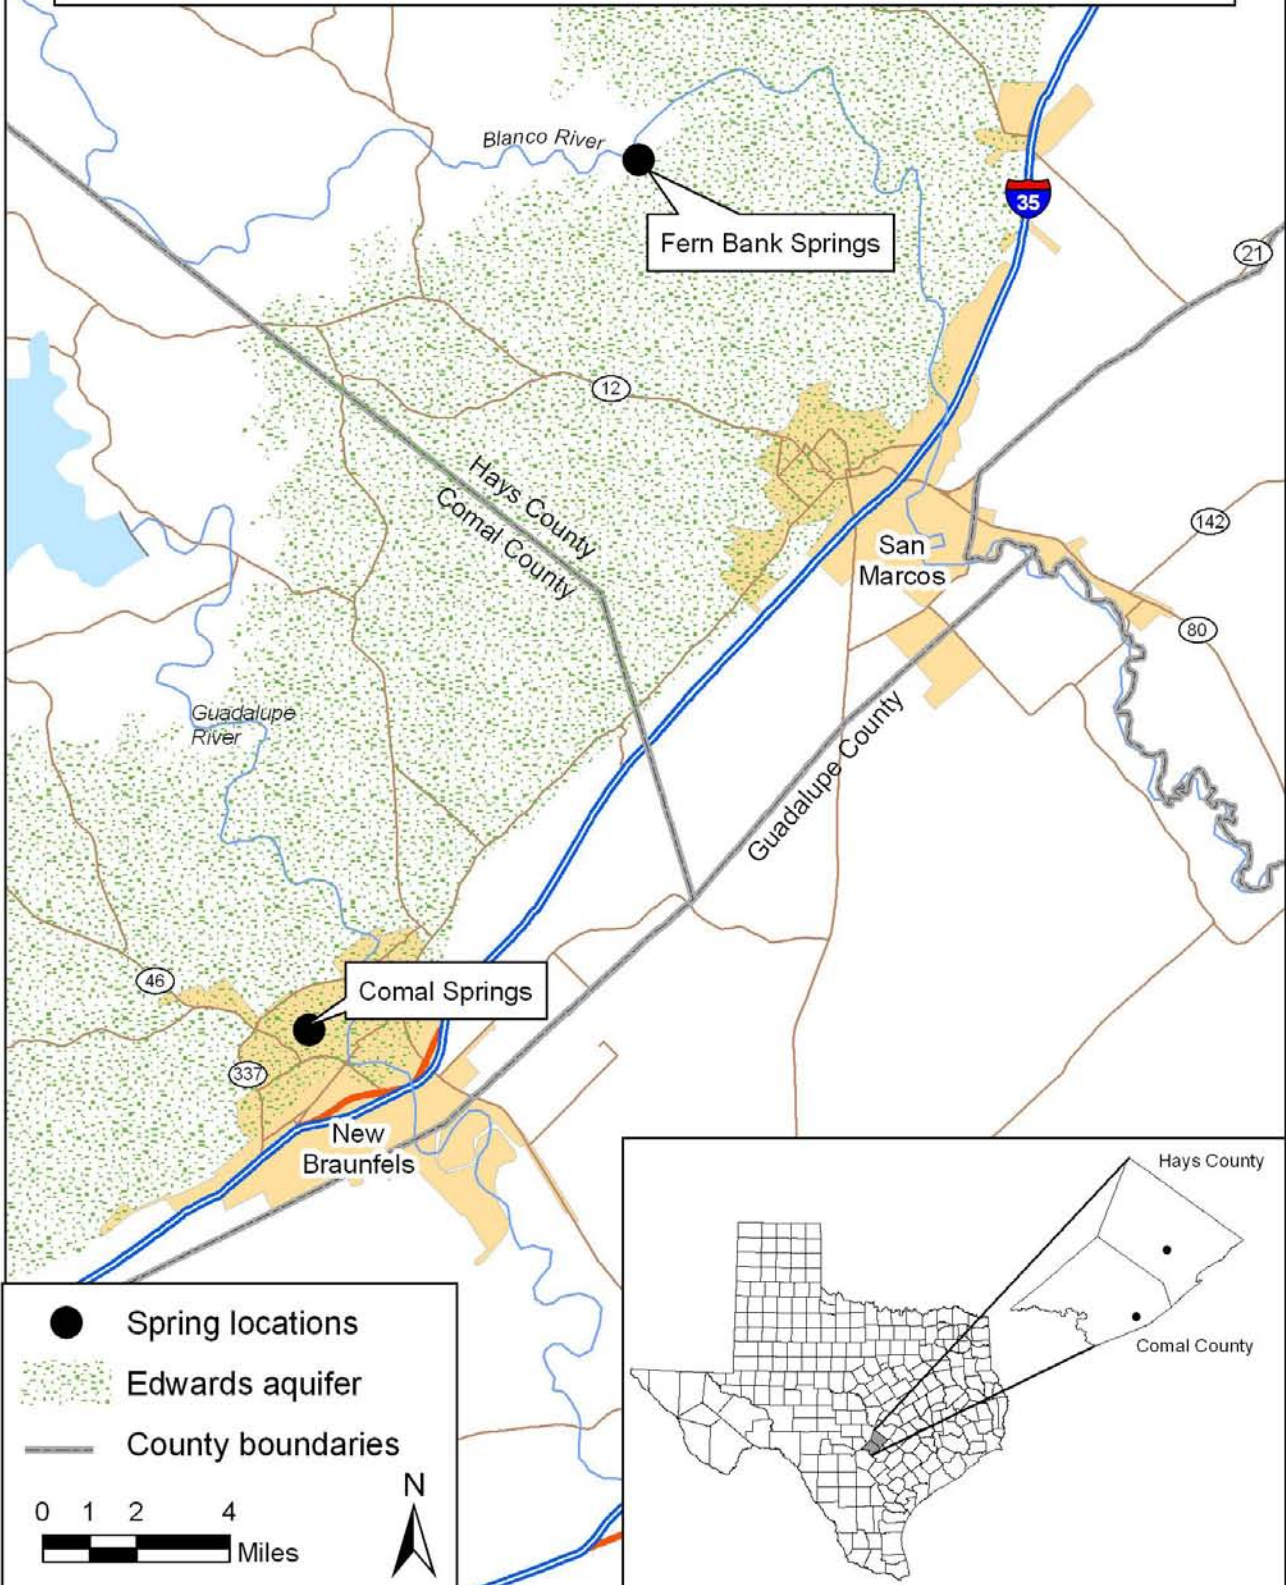

Map 1 - General locations of proposed critical habitat units for Comal Springs dryopid beetle in Hays and Comal counties, Texas

# Map 2 - Proposed critical habitat for Comal Springs dryopid beetle at the Comal Springs Unit, New Braunfels, Texas

Map 3 - Proposed critical habitat for Comal Springs dryopid beetle at the Fern Bank Springs Unit, Comal County, Texas

Map 3 - Proposed critical habitat for Comal Springs riffle beetle at the San Marcos Unit, San Marcos, Texas

Map 1 - General locations of proposed critical habitat units for Peck's Cave amphipod in Comal County, Texas

Map 2 - Proposed critical habitat for Peck's cave amphipod at the Comal Springs Unit, New Braunfels, Texas

Map 3 - Proposed critical habitat for Peck's cave amphipod at the Hueco Springs Unit, Comal County, Texas