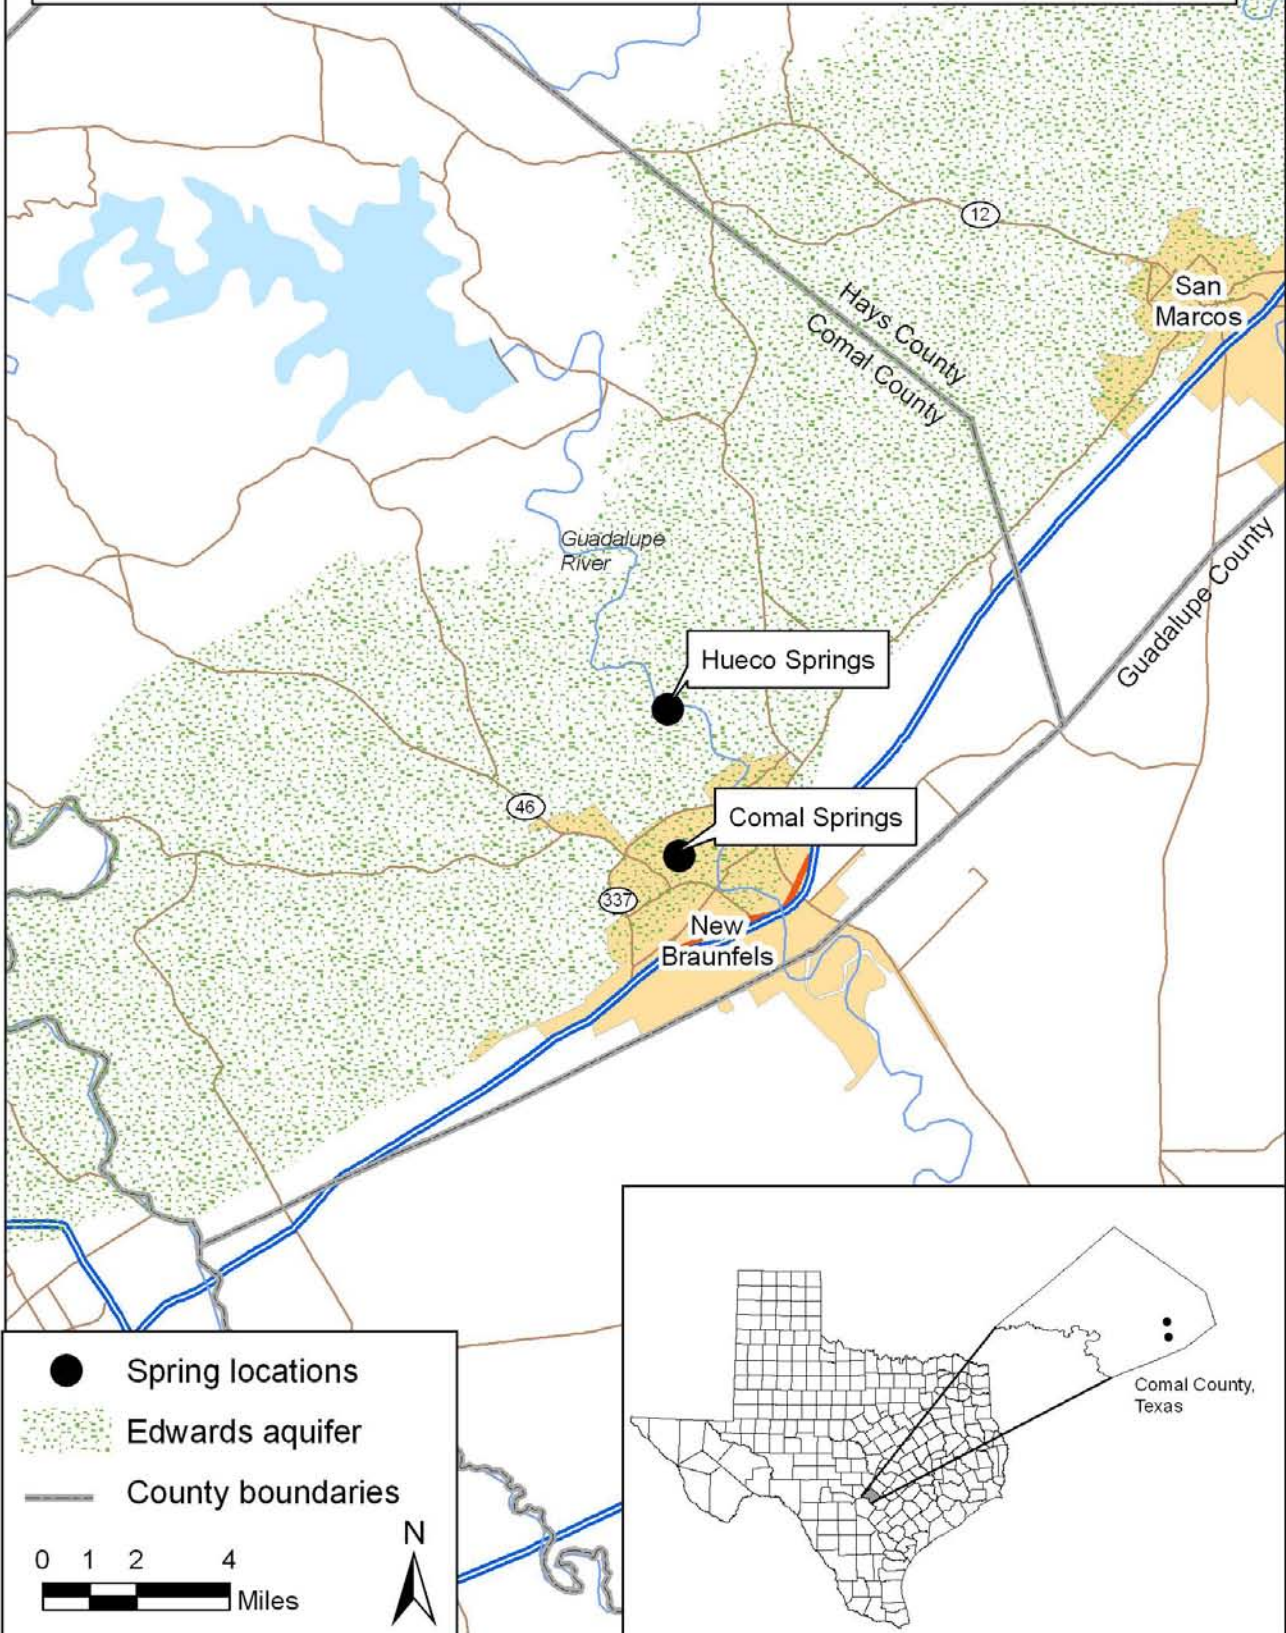

Map 1 - General locations of proposed critical habitat units for Comal Springs dryopid beetle in Hays and Comal counties, Texas

# Map 2 - Proposed critical habitat for Comal Springs dryopid beetle at the Comal Springs Unit, New Braunfels, Texas

Map 3 - Proposed critical habitat for Comal Springs dryopid beetle at the Fern Bank Springs Unit, Comal County, Texas

Map 1 - General locations of proposed critical habitat units for Comal Springs riffle beetle in Hays and Comal counties, Texas

Map 2 - Proposed critical habitat for Comal Springs riffle beetle at the Comal Springs Unit, New Braunfels, Texas

Map 3 - Proposed critical habitat for Comal Springs riffle beetle at the San Marcos Unit, San Marcos, Texas

Map 1 - General locations of proposed critical habitat units for Peck's Cave amphipod in Comal County, Texas