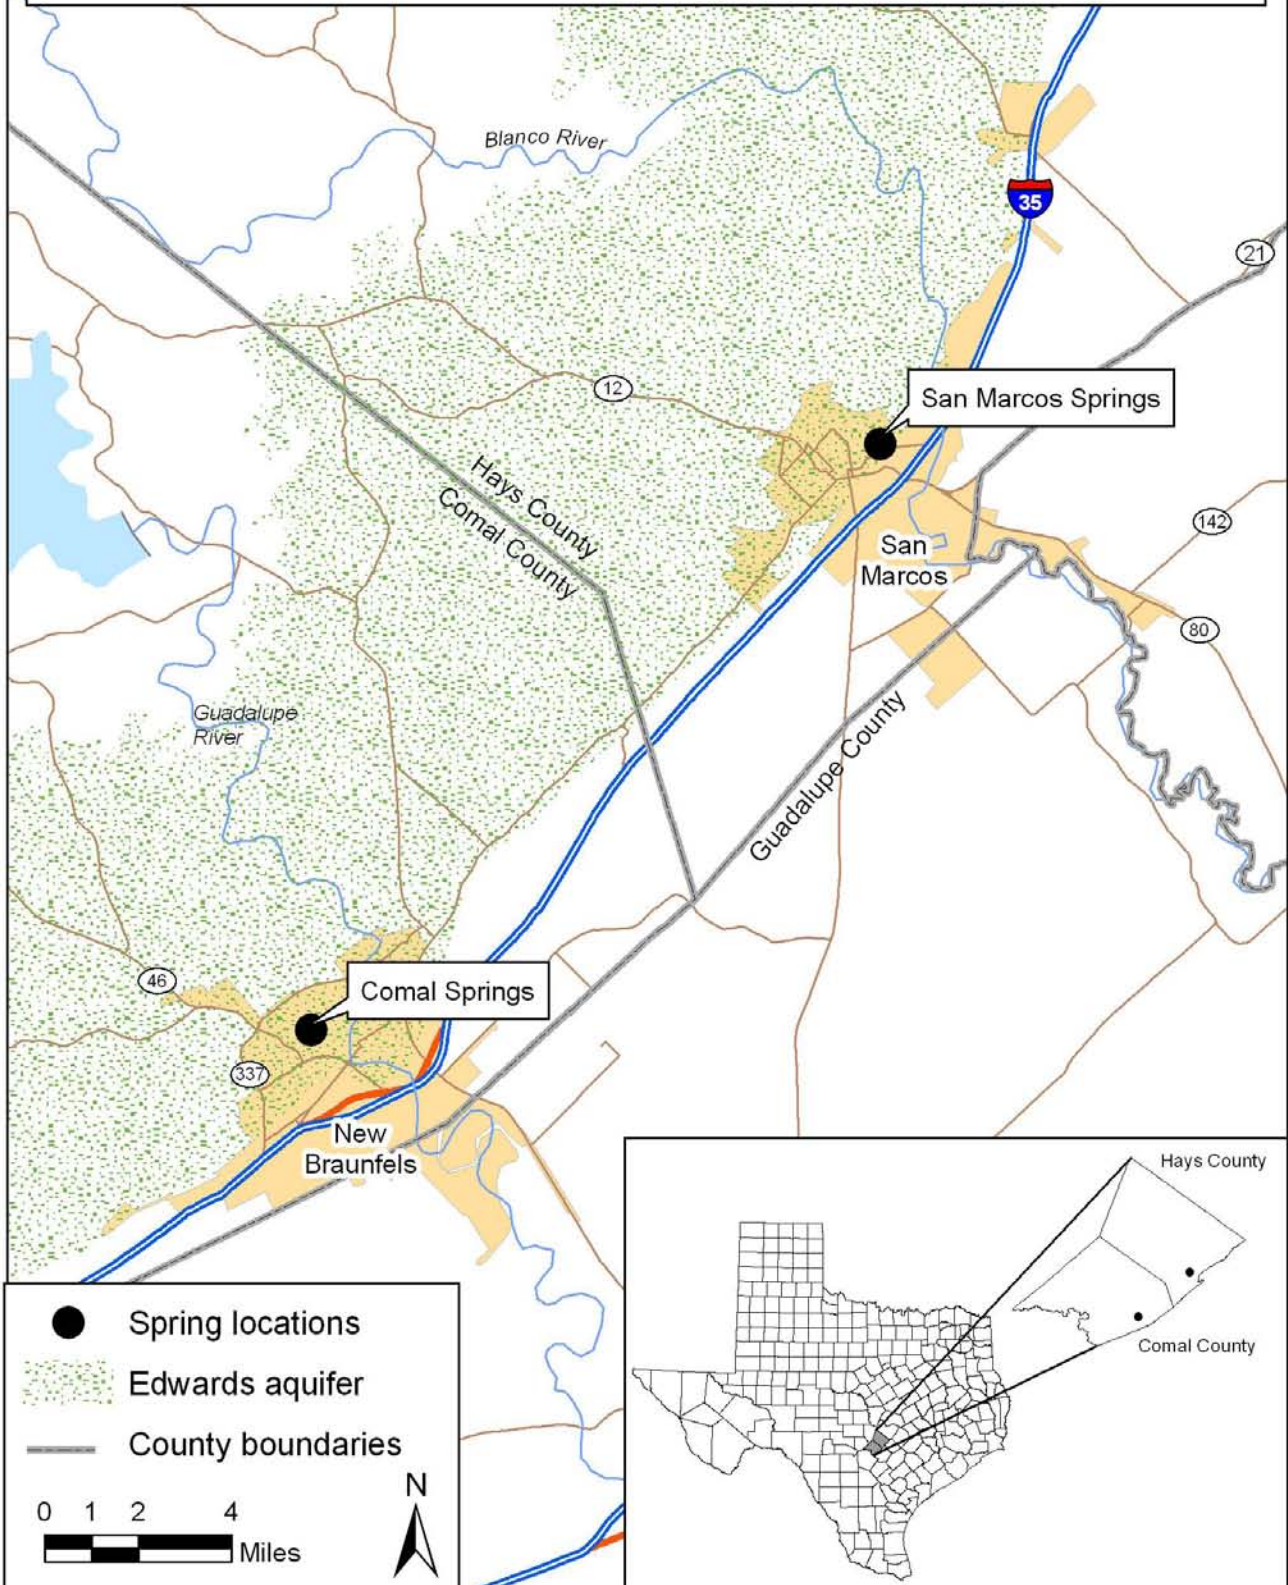

Map 1 - General locations of proposed critical habitat units for Comal Springs dryopid beetle in Hays and Comal counties, Texas

# Map 2 - Proposed critical habitat for Comal Springs dryopid beetle at the Comal Springs Unit, New Braunfels, Texas

Map 3 - Proposed critical habitat for Comal Springs dryopid beetle at the Fern Bank Springs Unit, Comal County, Texas

Map 1 - General locations of proposed critical habitat units for Comal Springs riffle beetle in Hays and Comal counties, Texas

Map 2 - Proposed critical habitat for Comal Springs riffle beetle at the Comal Springs Unit, New Braunfels, Texas

Map 2 - Proposed critical habitat for Peck's cave amphipod at the Comal Springs Unit, New Braunfels, Texas

Map 3 - Proposed critical habitat for Peck's cave amphipod at the Hueco Springs Unit, Comal County, Texas