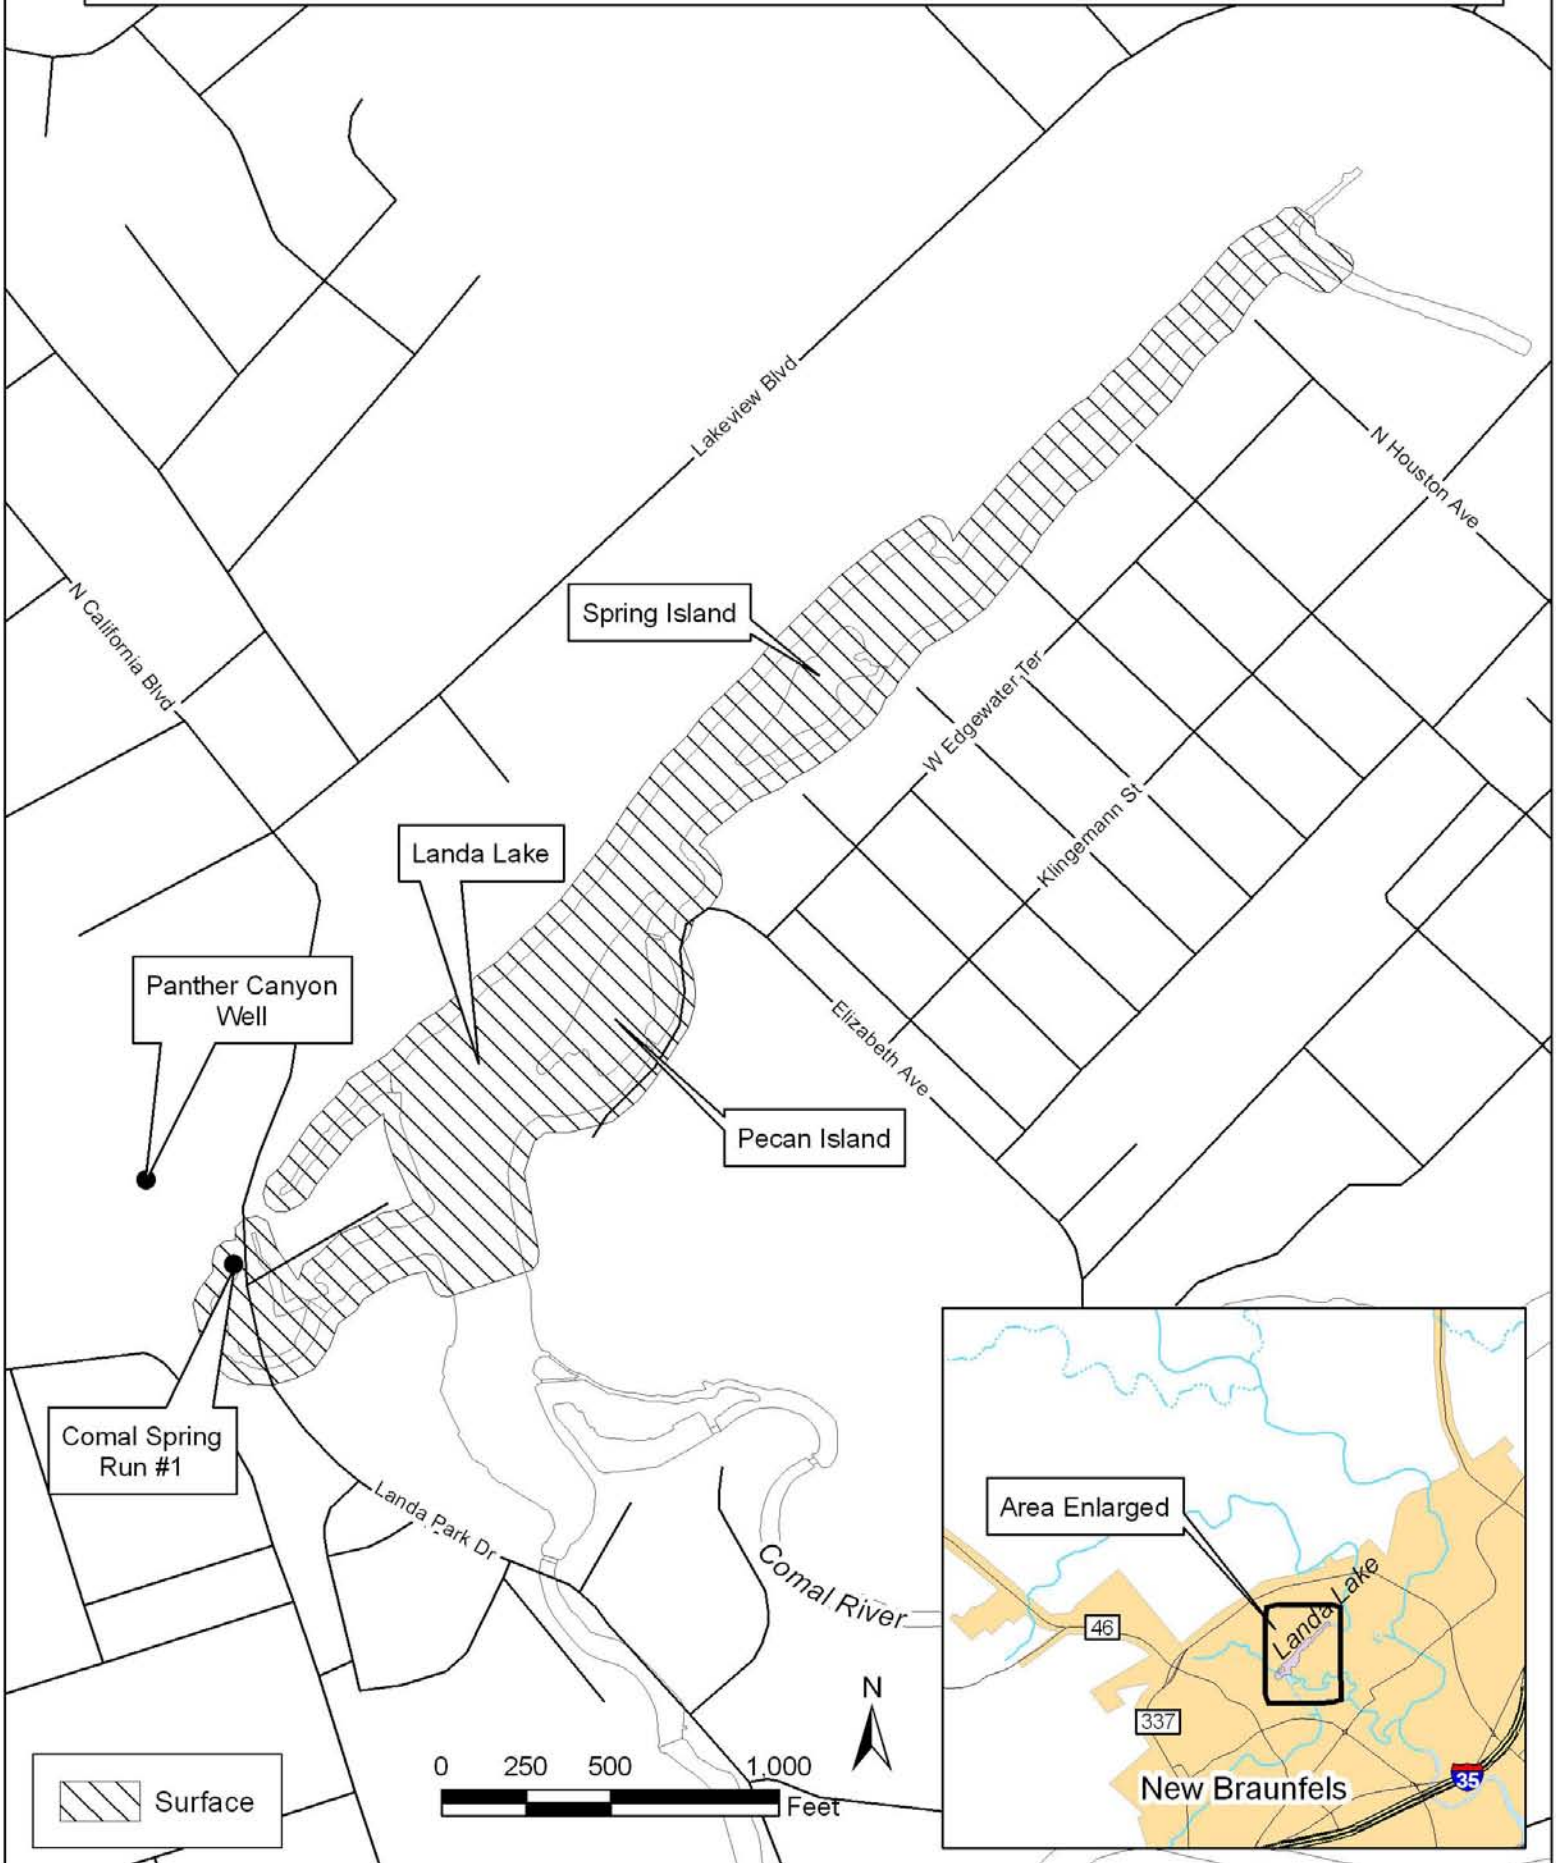

Map 1 - General locations of proposed critical habitat units for Comal Springs dryopid beetle in Hays and Comal counties, Texas

# Map 2 - Proposed critical habitat for Comal Springs dryopid beetle at the Comal Springs Unit, New Braunfels, Texas

Map 3 - Proposed critical habitat for Comal Springs dryopid beetle at the Fern Bank Springs Unit, Comal County, Texas

Map 3 - Proposed critical habitat for Comal Springs riffle beetle at the San Marcos Unit, San Marcos, Texas

Map 1 - General locations of proposed critical habitat units for Peck's Cave amphipod in Comal County, Texas

Map 2 - Proposed critical habitat for Peck's cave amphipod at the Comal Springs Unit, New Braunfels, Texas

Map 3 - Proposed critical habitat for Peck's cave amphipod at the Hueco Springs Unit, Comal County, Texas