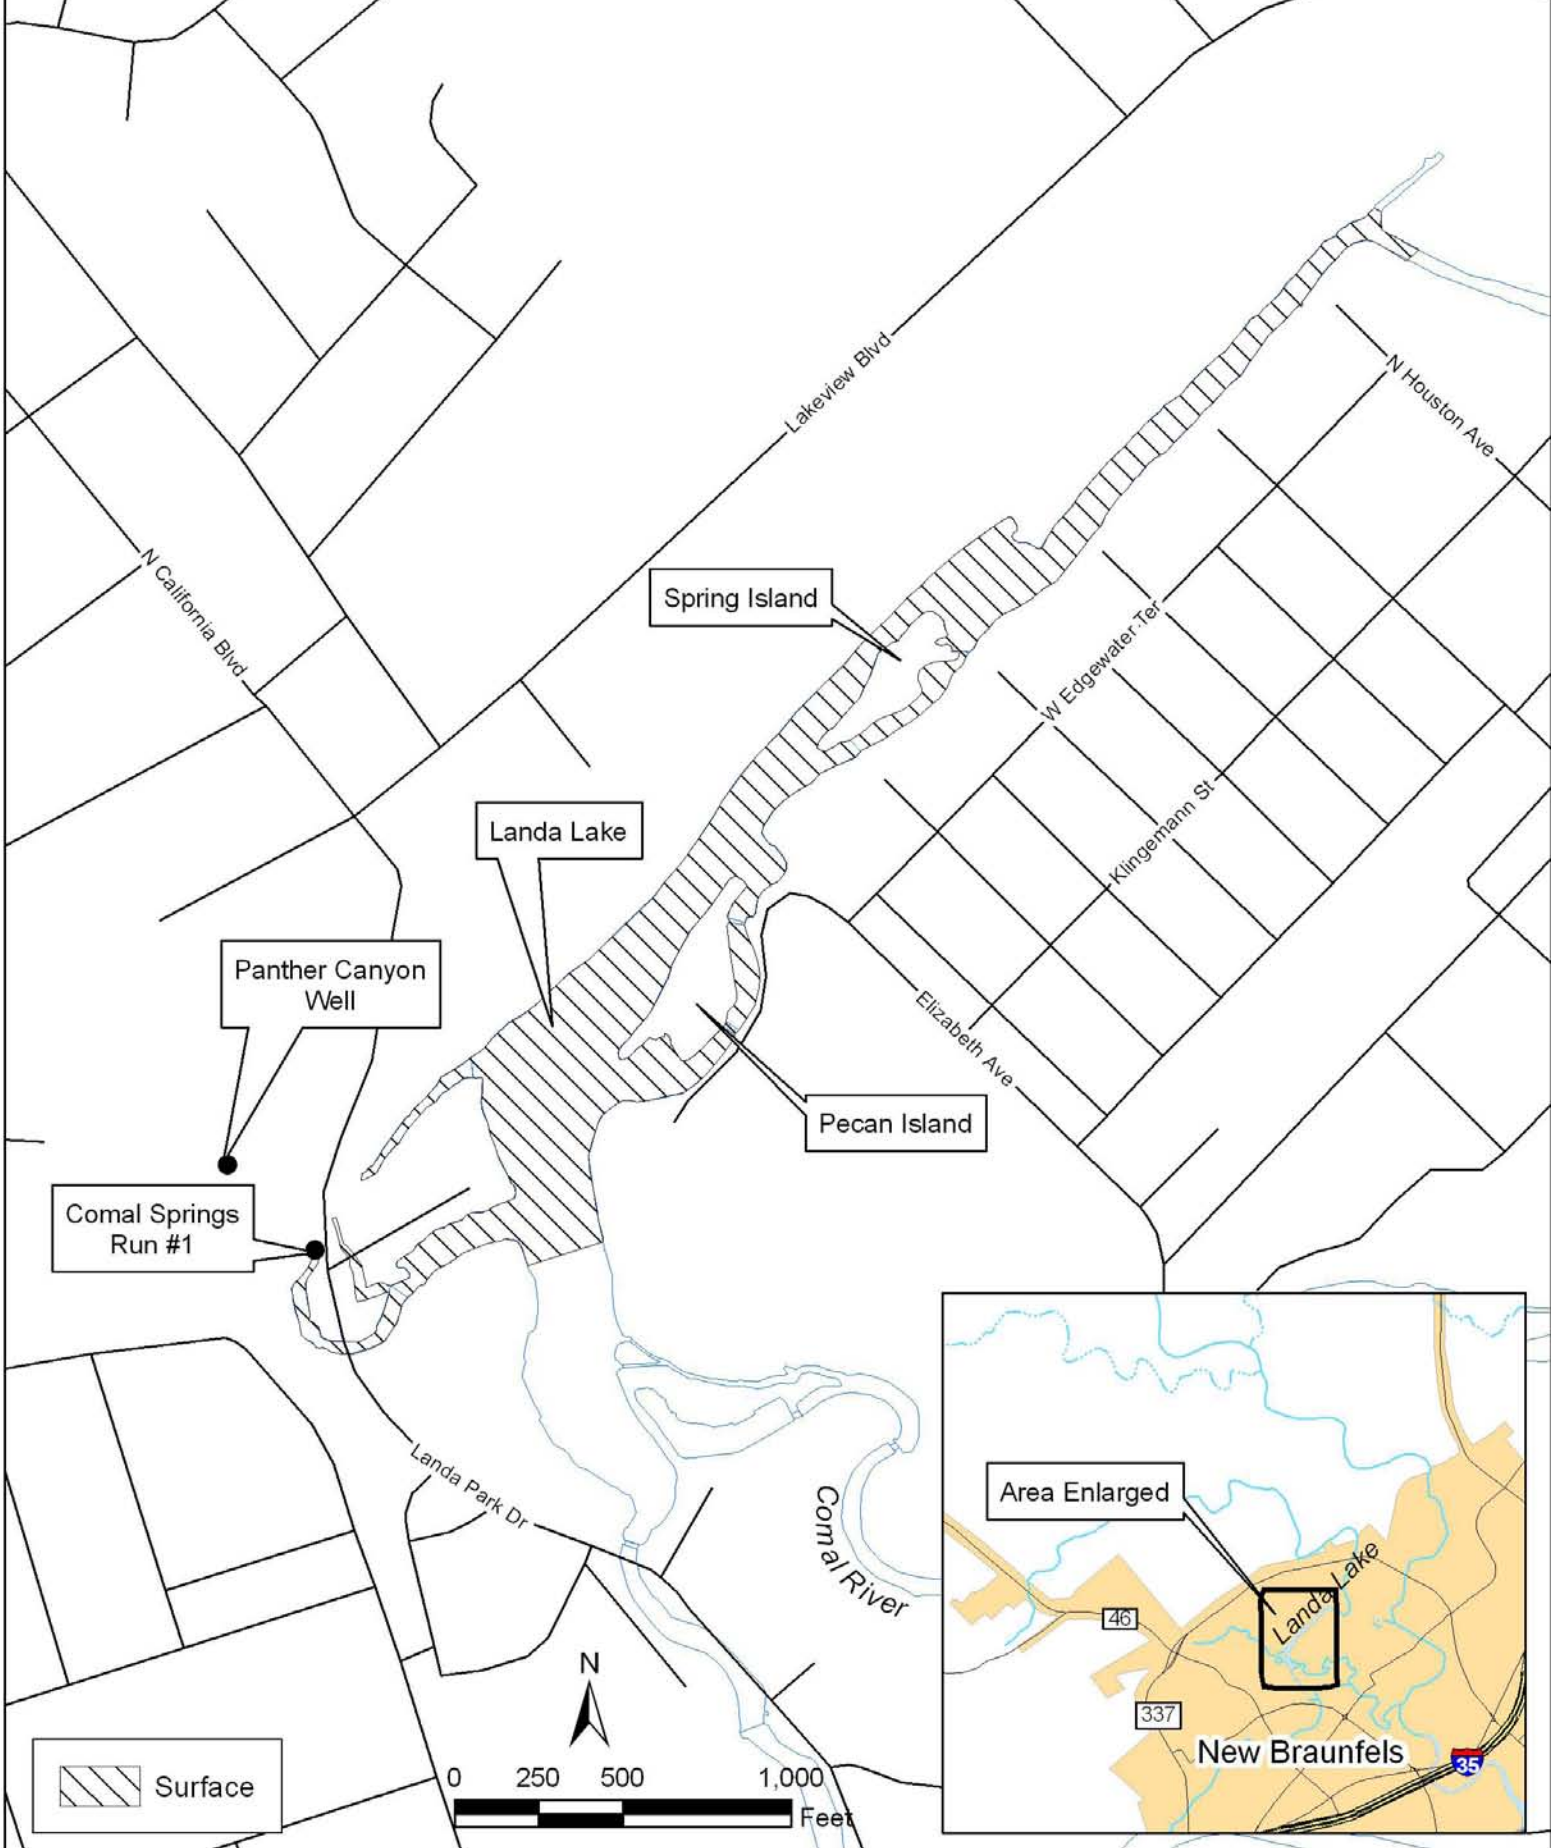

Map 1 - General locations of proposed critical habitat units for Comal Springs dryopid beetle in Hays and Comal counties, Texas

# Map 2 - Proposed critical habitat for Comal Springs dryopid beetle at the Comal Springs Unit, New Braunfels, Texas

Map 3 - Proposed critical habitat for Comal Springs dryopid beetle at the Fern Bank Springs Unit, Comal County, Texas

Map 3 - Proposed critical habitat for Comal Springs riffle beetle at the San Marcos Unit, San Marcos, Texas

Map 1 - General locations of proposed critical habitat units for Peck's Cave amphipod in Comal County, Texas

Map 2 - Proposed critical habitat for Peck's cave amphipod at the Comal Springs Unit, New Braunfels, Texas

Map 3 - Proposed critical habitat for Peck's cave amphipod at the Hueco Springs Unit, Comal County, Texas