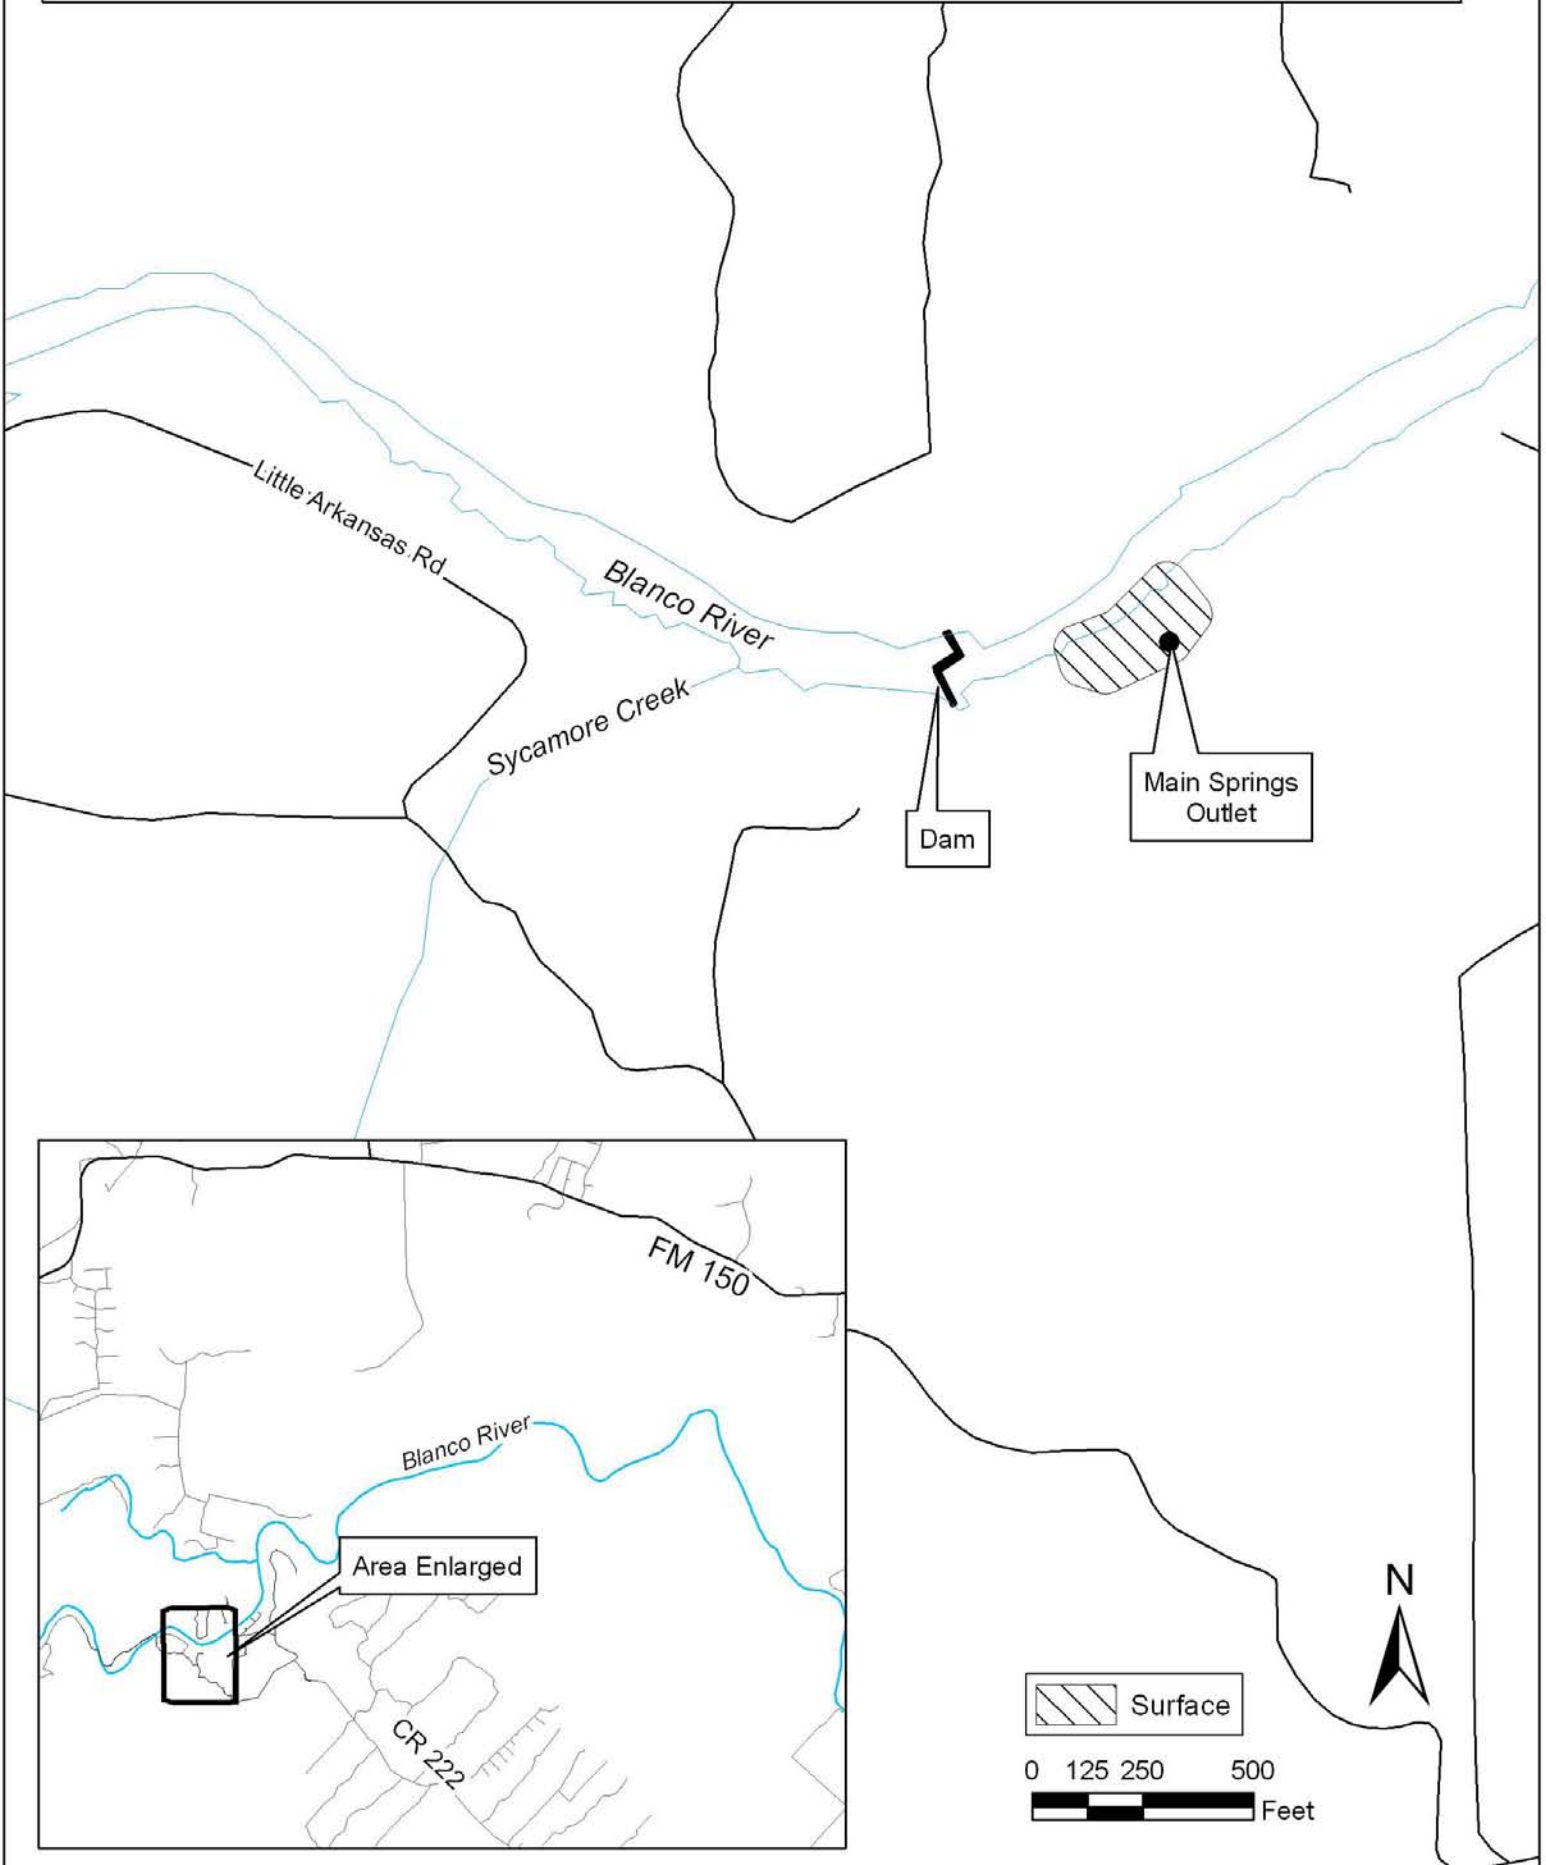

Map 1 - General locations of proposed critical habitat units for Comal Springs dryopid beetle in Hays and Comal counties, Texas

# Map 2 - Proposed critical habitat for Comal Springs dryopid beetle at the Comal Springs Unit, New Braunfels, Texas

Map 3 - Proposed critical habitat for Comal Springs dryopid beetle at the Fern Bank Springs Unit, Comal County, Texas

Map 3 - Proposed critical habitat for Comal Springs riffle beetle at the San Marcos Unit, San Marcos, Texas

Map 1 - General locations of proposed critical habitat units for Peck's Cave amphipod in Comal County, Texas

Map 2 - Proposed critical habitat for Peck's cave amphipod at the Comal Springs Unit, New Braunfels, Texas

Map 3 - Proposed critical habitat for Peck's cave amphipod at the Hueco Springs Unit, Comal County, Texas