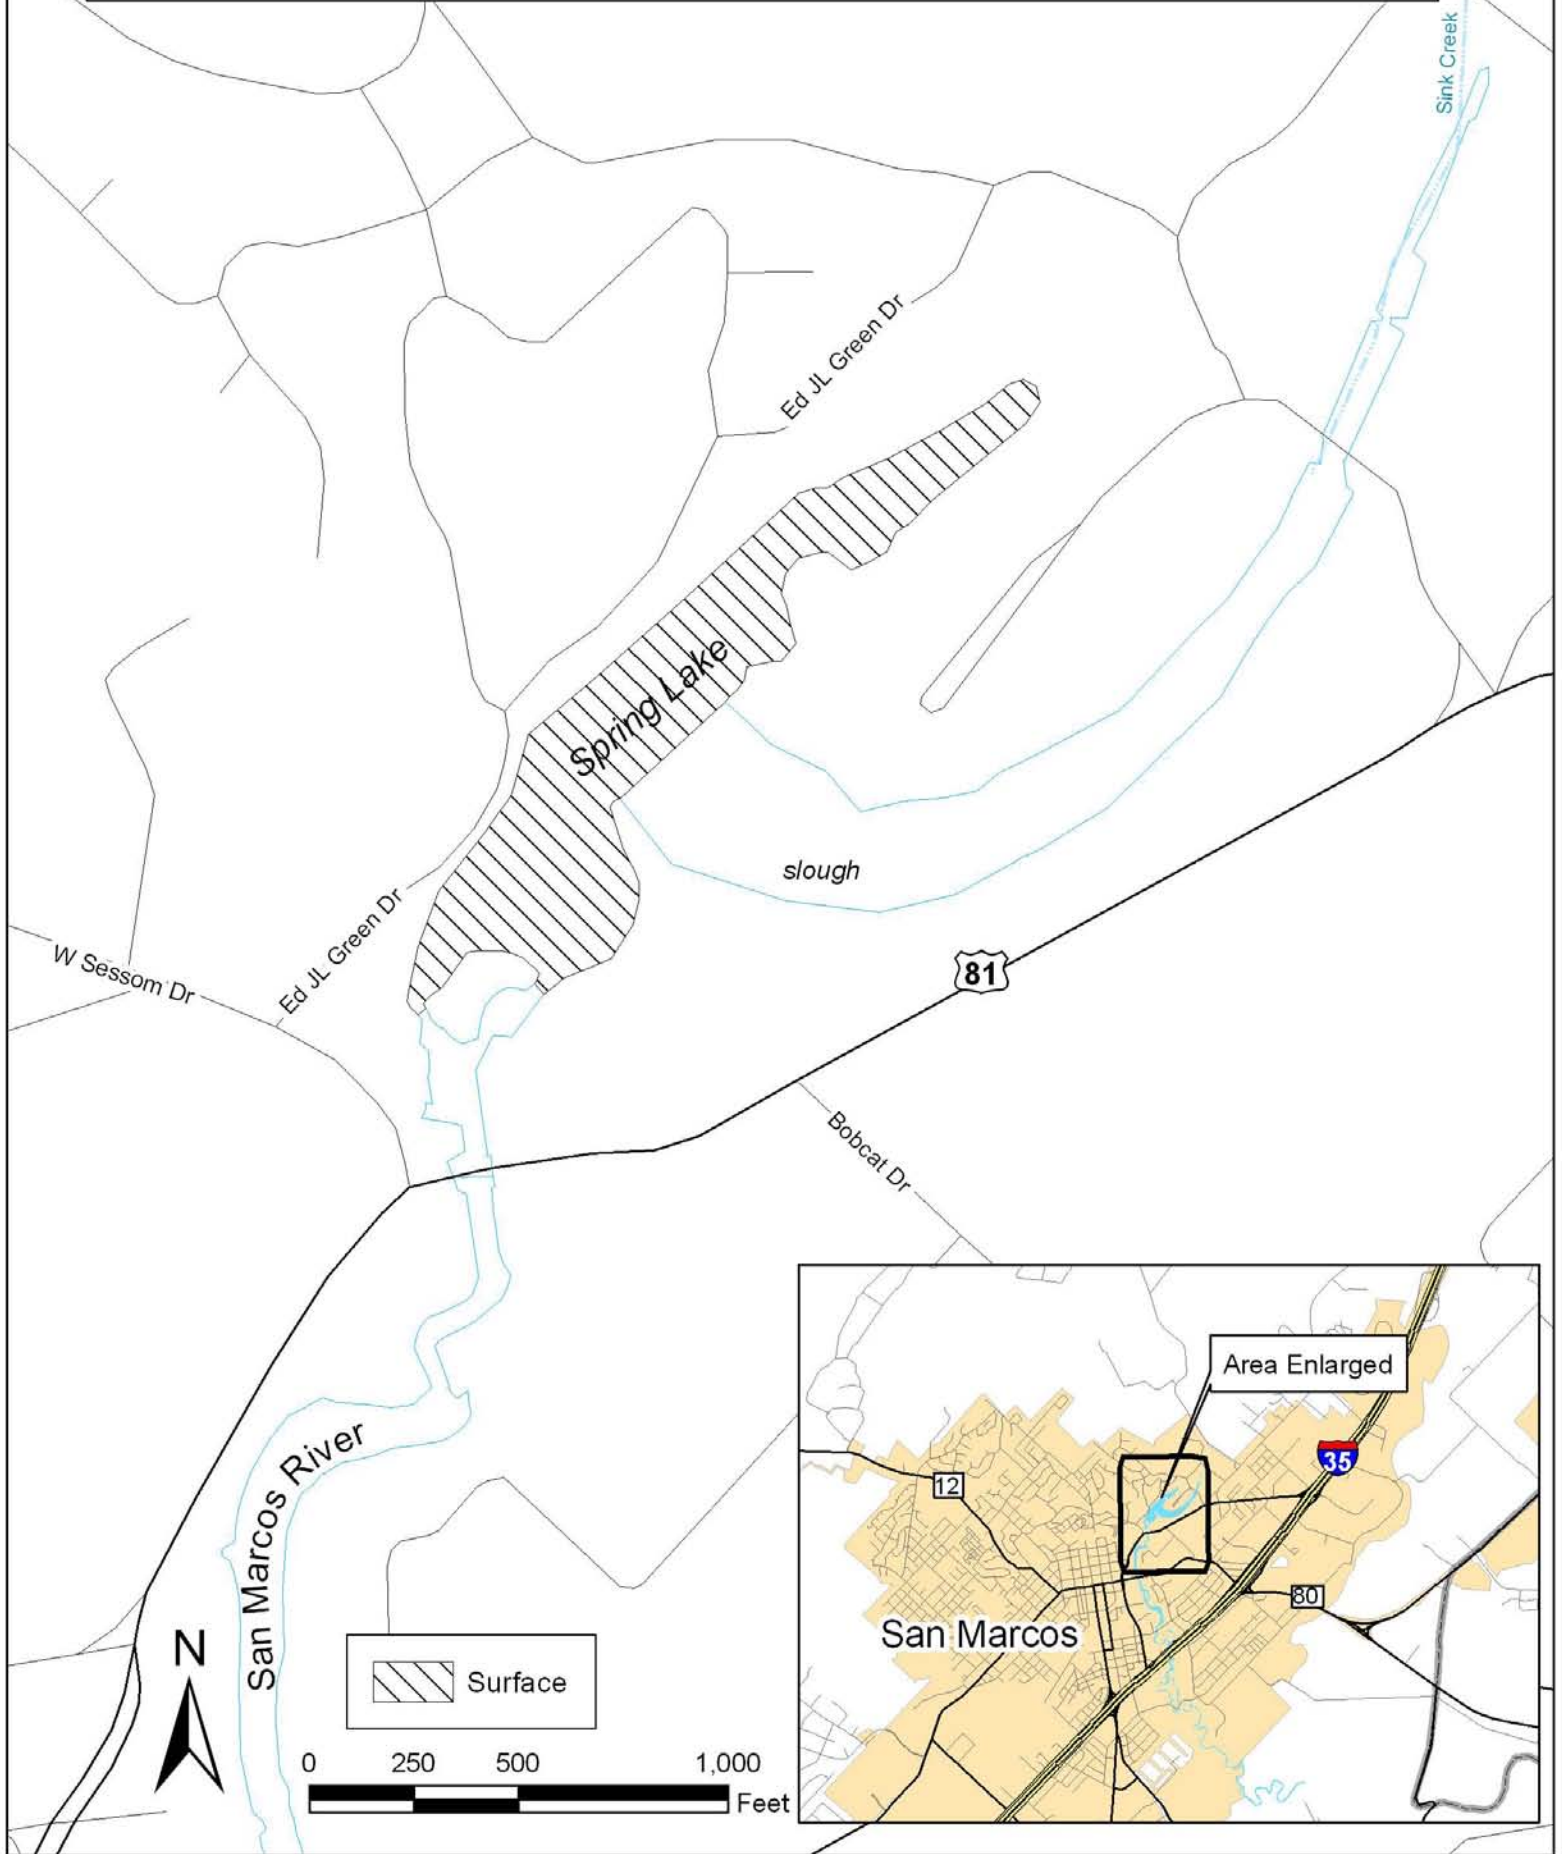

Map 3 - Proposed critical habitat for Comal Springs riffle beetle at the San Marcos Unit, San Marcos, Texas