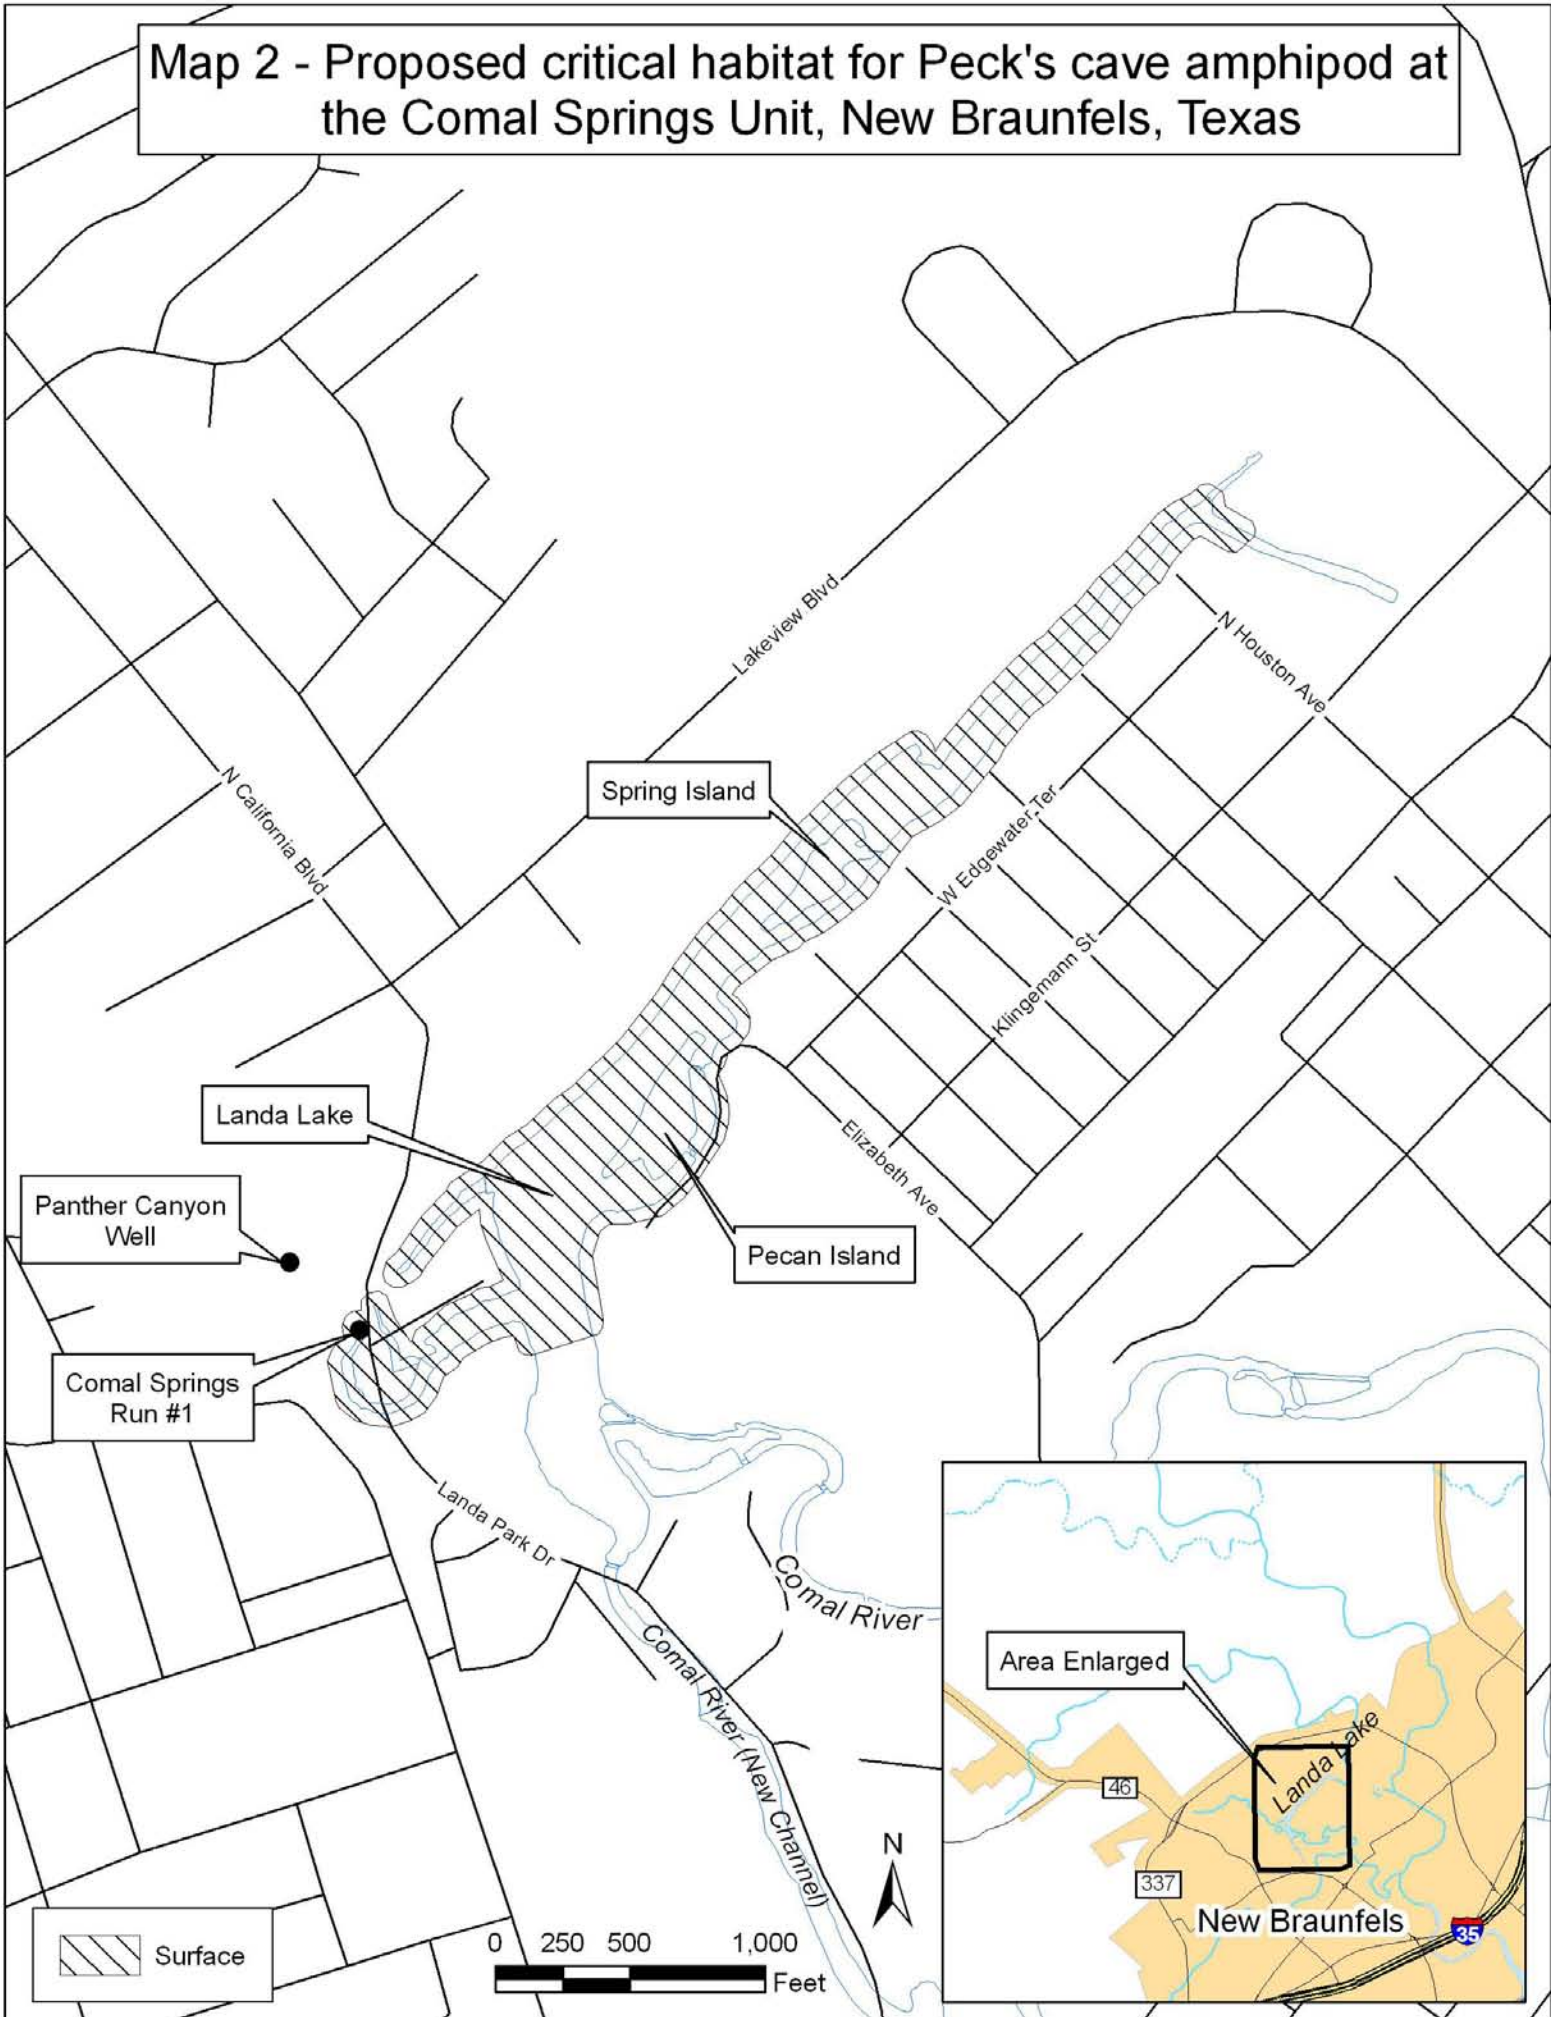

Map 3 - Proposed critical habitat for Comal Springs riffle beetle at the San Marcos Unit, San Marcos, Texas

Map 1 - General locations of proposed critical habitat units for Peck's Cave amphipod in Comal County, Texas

Map 2 - Proposed critical habitat for Peck's cave amphipod at the Comal Springs Unit, New Braunfels, Texas

Map 3 - Proposed critical habitat for Peck's cave amphipod at the Hueco Springs Unit, Comal County, Texas