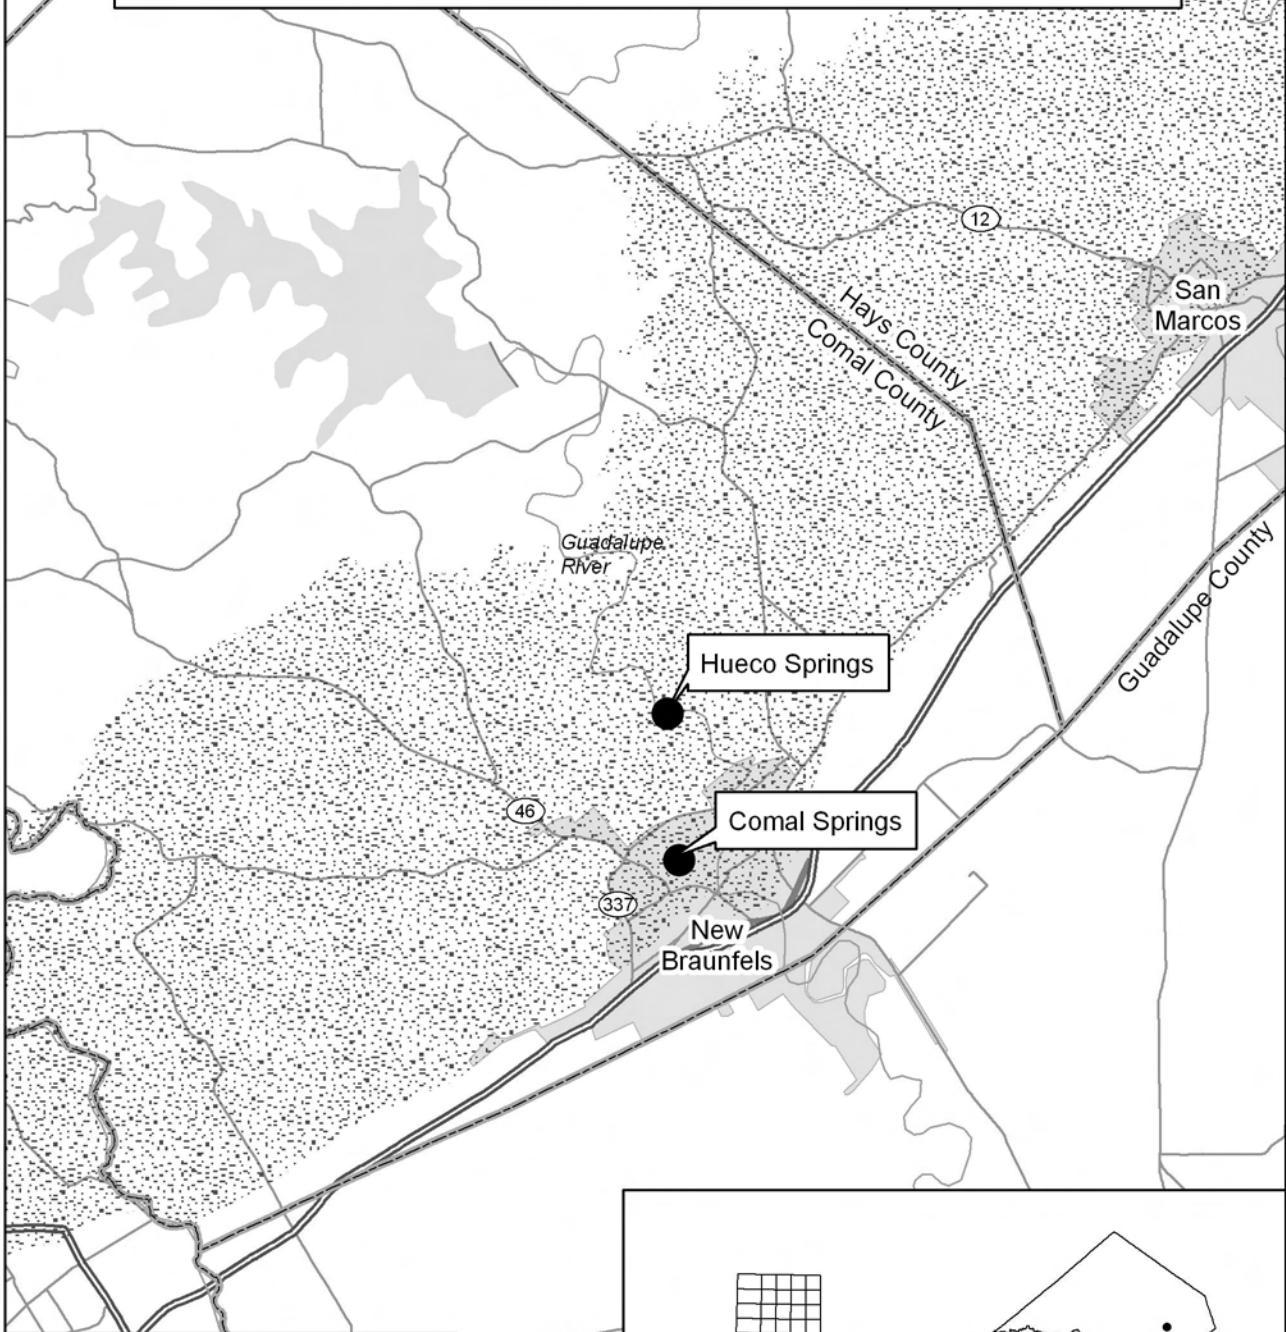

Map 1 - General locations of critical habitat units for Comal Springs dryopid beetle in Hays and Comal counties, Texas

Map 2 - Critical habitat for Comal Springs dryopid beetle at the Comal Springs Unit, New Braunfels, Texas

Map 3 - Critical habitat for Comal Springs dryopid beetle at the Fern Bank Springs Unit, Comal County, Texas

Map 1 - General locations of critical habitat units for Comal Springs riffle beetle in Hays and Comal counties, Texas

Map 2 - Critical habitat for Comal Springs riffle beetle at the Comal Springs Unit, New Braunfels, Texas

Map 3 - Critical habitat for Comal Springs riffle beetle at the San Marcos Unit, San Marcos, Texas

Map 1 - General locations of critical habitat units for Peck's Cave amphipod in Comal County, Texas

- Spring locations
- ▨ Edwards Aquifer
- County boundaries

0 1 2 4 Miles

N

Map 2 - Critical habitat for Peck's Cave amphipod at the Comal Springs Unit, New Braunfels, Texas