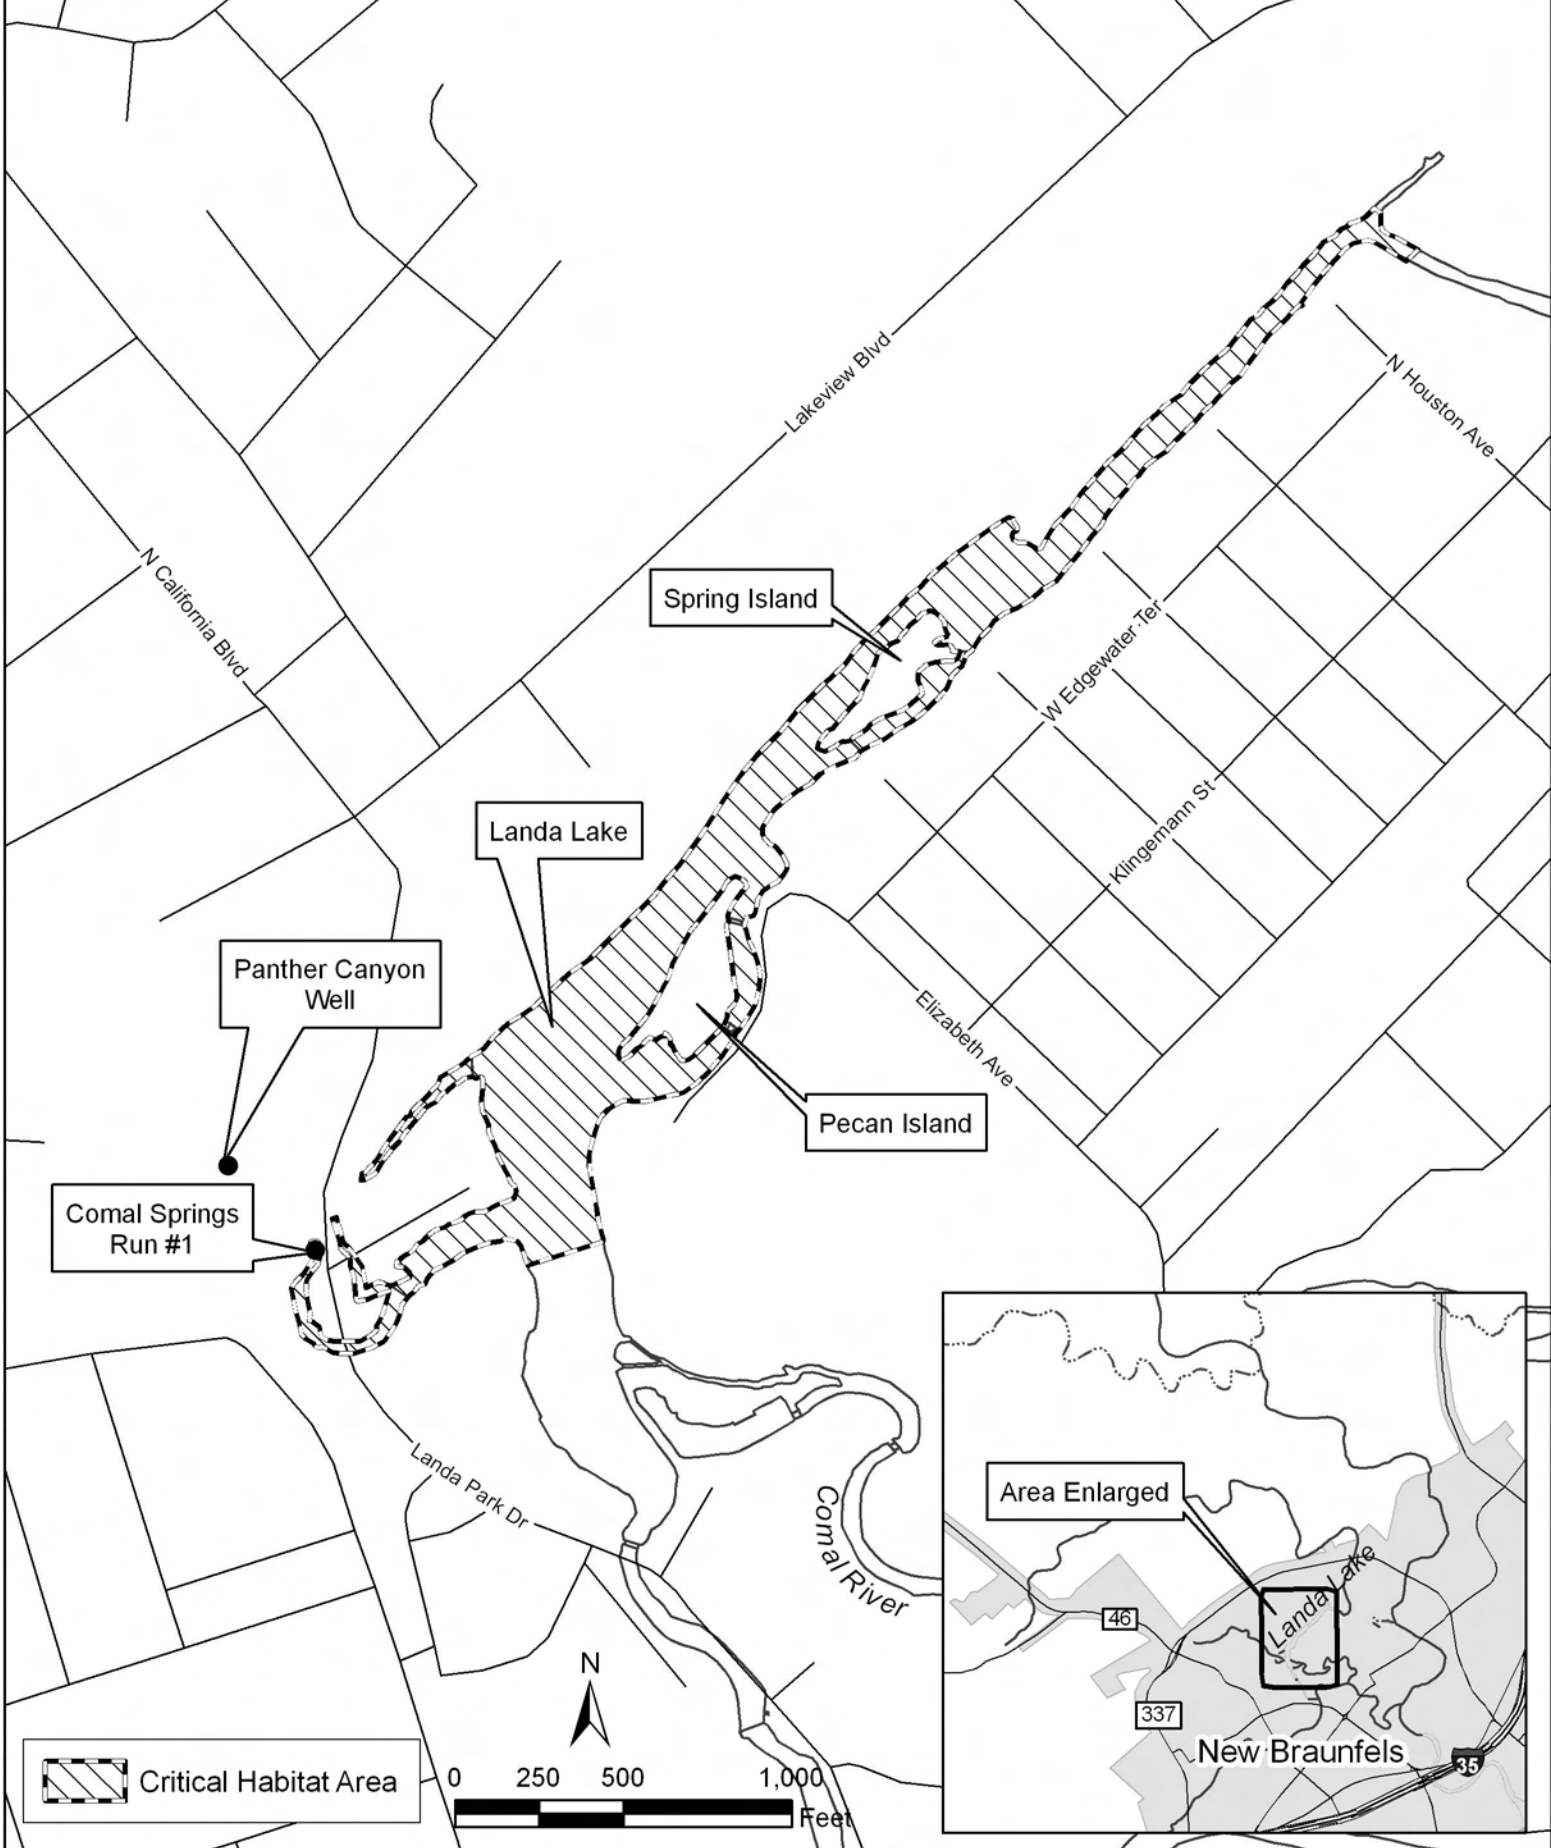

Map 2 - Critical habitat for Comal Springs riffle beetle at the Comal Springs Unit, New Braunfels, Texas