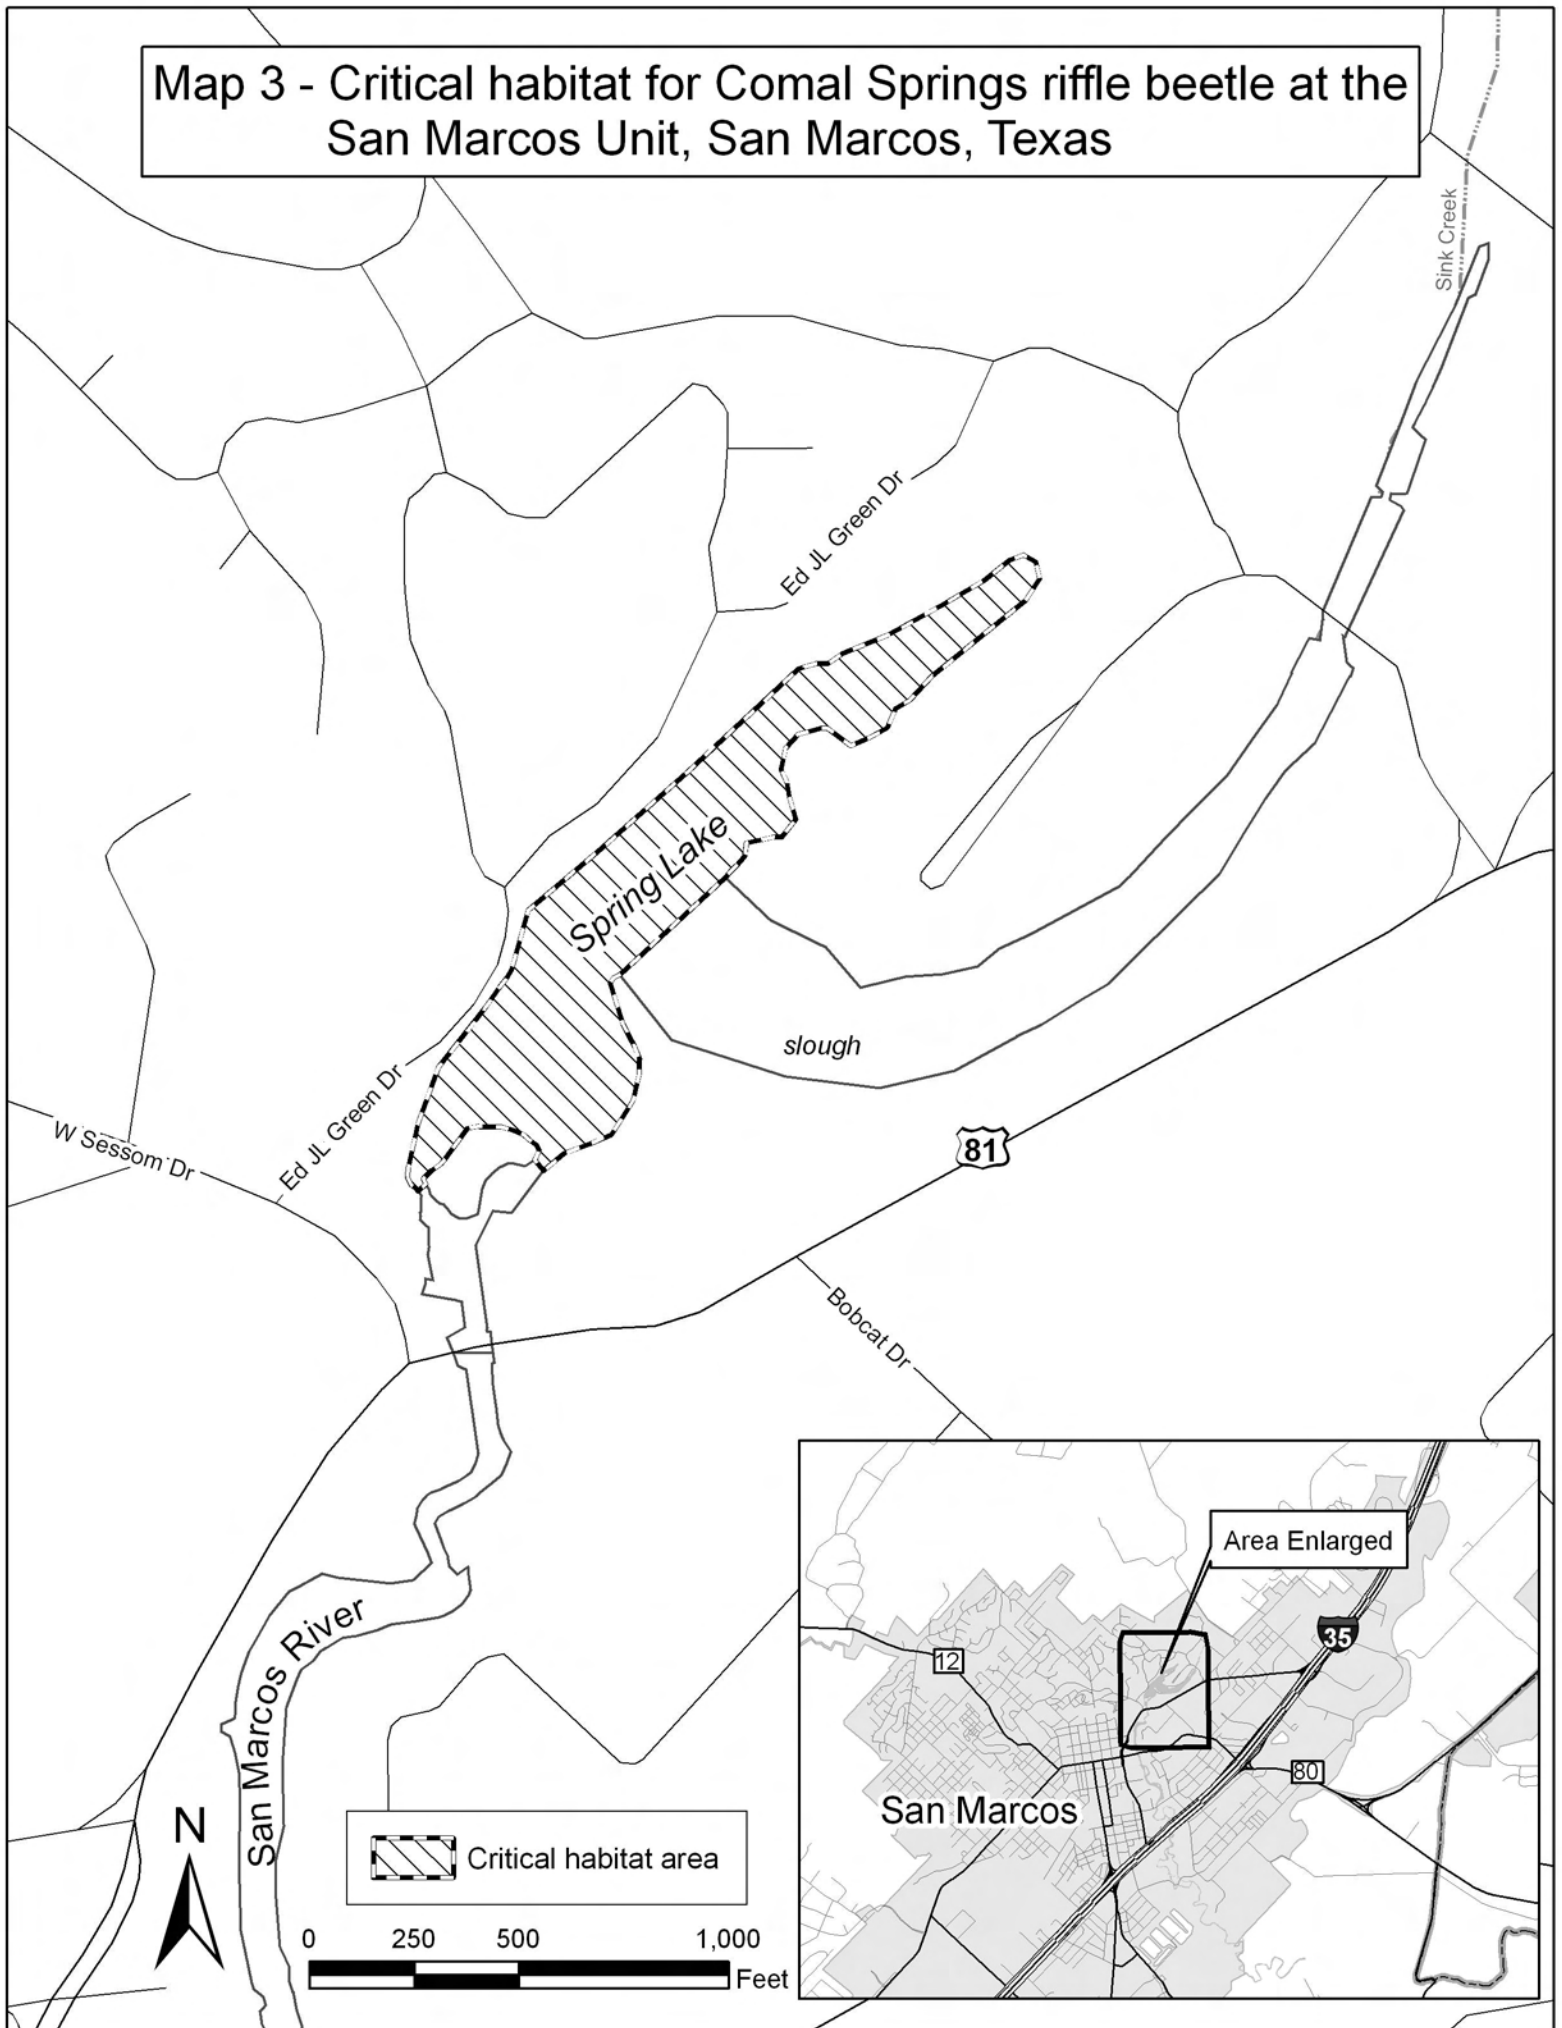

Map 1 - General locations of critical habitat units for Comal Springs dryopid beetle in Hays and Comal counties, Texas

Map 2 - Critical habitat for Comal Springs dryopid beetle at the Comal Springs Unit, New Braunfels, Texas

Map 3 - Critical habitat for Comal Springs dryopid beetle at the Fern Bank Springs Unit, Comal County, Texas

Map 1 - General locations of critical habitat units for Comal Springs riffle beetle in Hays and Comal counties, Texas

Map 1 - General locations of critical habitat units for Peck's Cave amphipod in Comal County, Texas

- Spring locations
- ▨ Edwards Aquifer
- County boundaries

0 1 2 4 Miles

N

Map 2 - Critical habitat for Peck's Cave amphipod at the Comal Springs Unit, New Braunfels, Texas