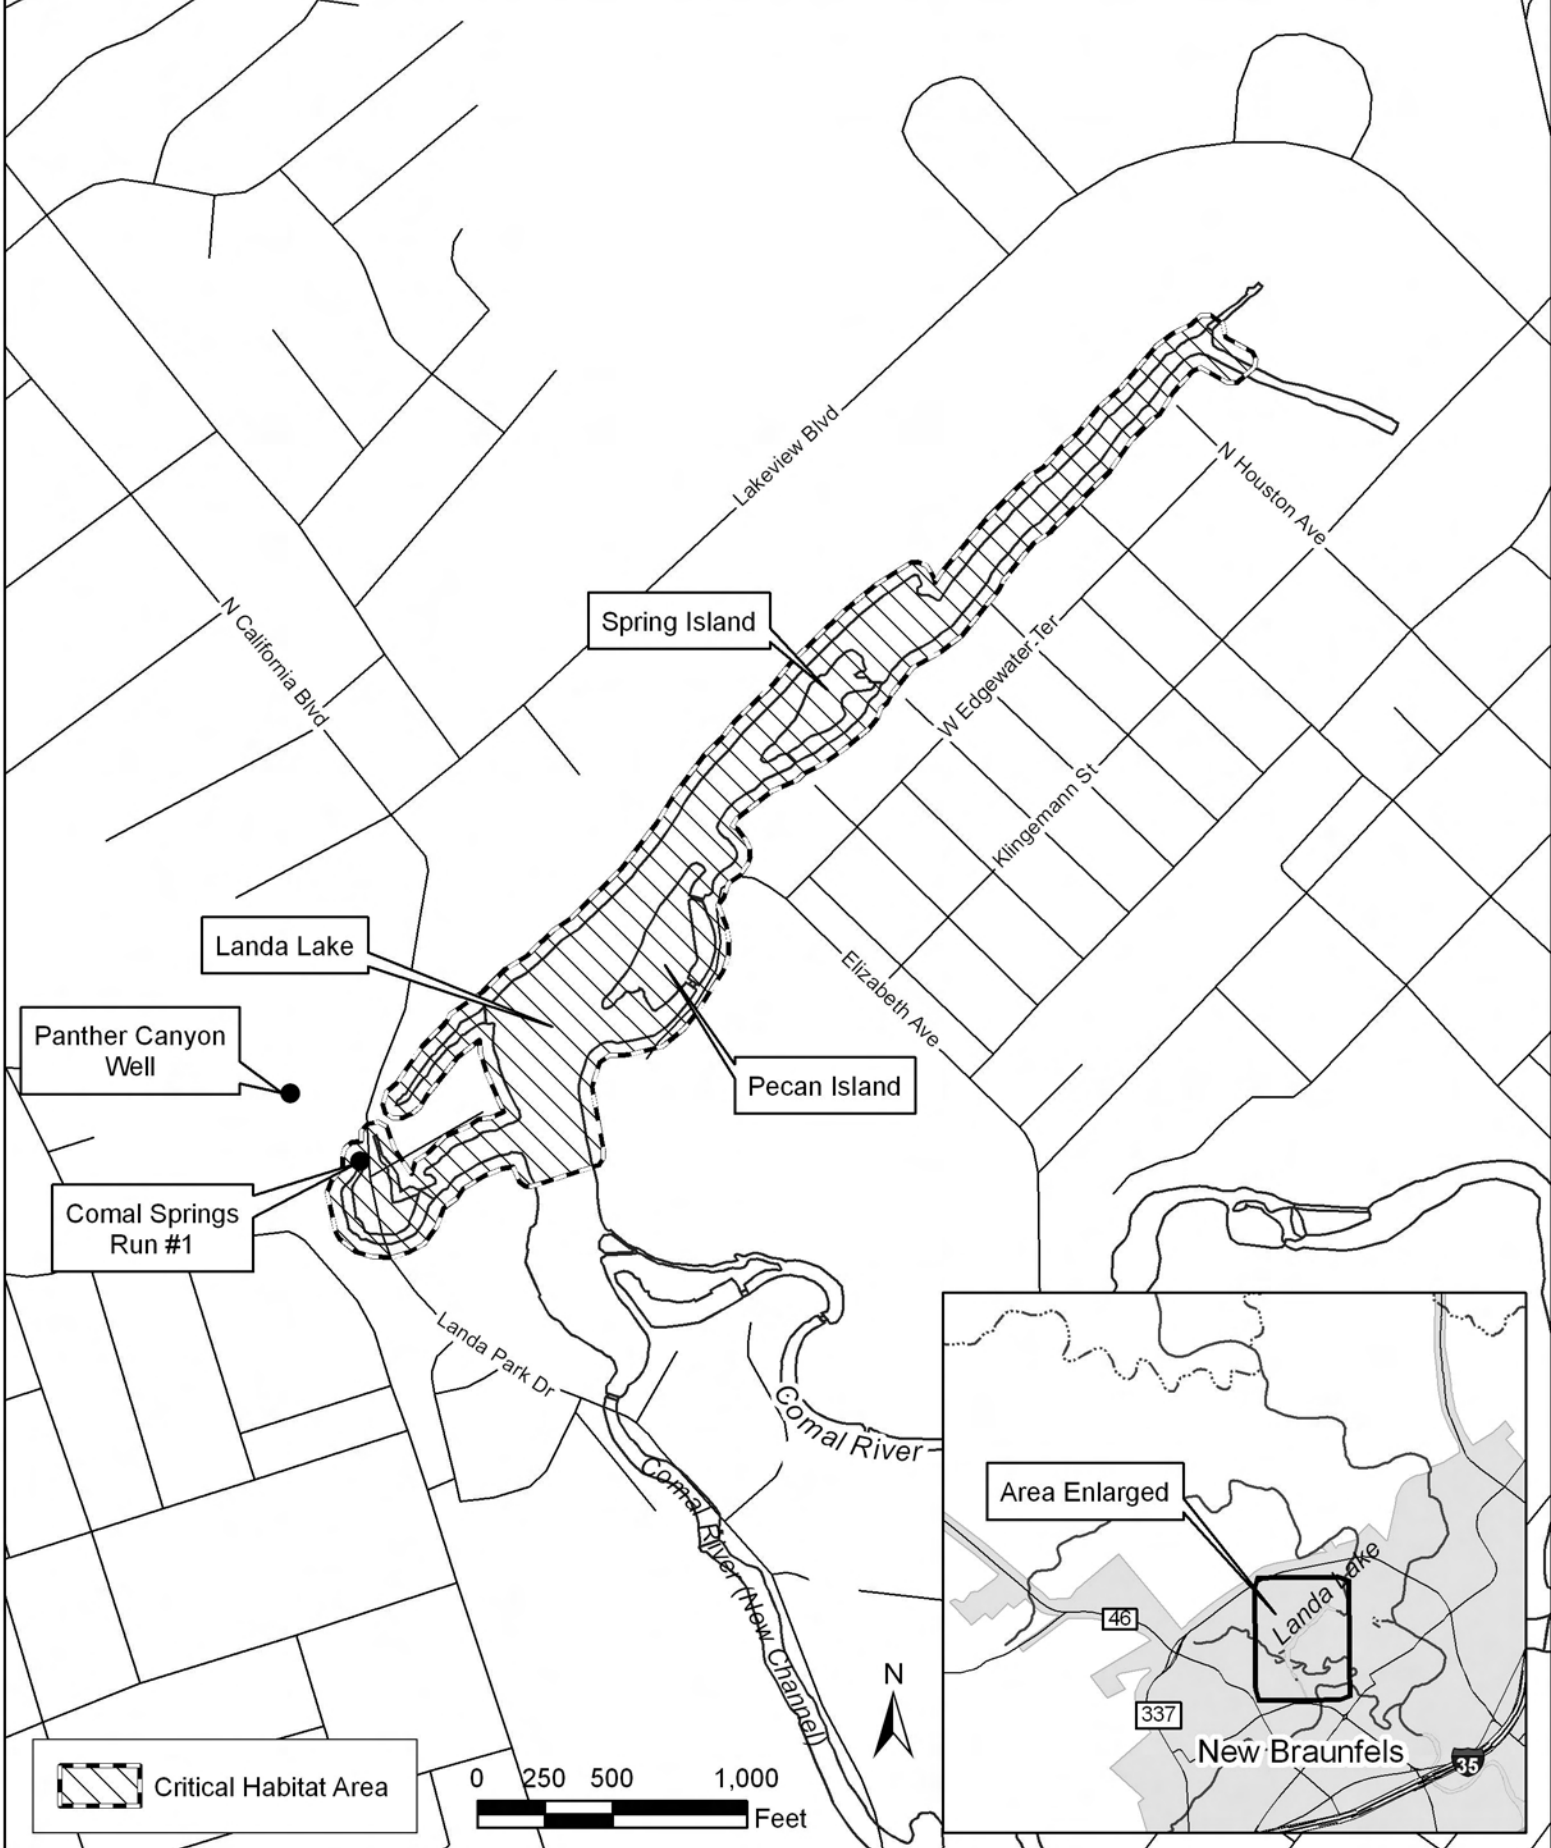

Map 2 - Critical habitat for Comal Springs riffle beetle at the Comal Springs Unit, New Braunfels, Texas

Map 3 - Critical habitat for Comal Springs riffle beetle at the San Marcos Unit, San Marcos, Texas

Map 1 - General locations of critical habitat units for Peck's Cave amphipod in Comal County, Texas

- Spring locations
- ▨ Edwards Aquifer
- County boundaries

0 1 2 4 Miles

N

Map 2 - Critical habitat for Peck's Cave amphipod at the Comal Springs Unit, New Braunfels, Texas

Map 3 - Critical habitat for Peck's Cave amphipod at the Hueco Springs Unit, Comal County, Texas