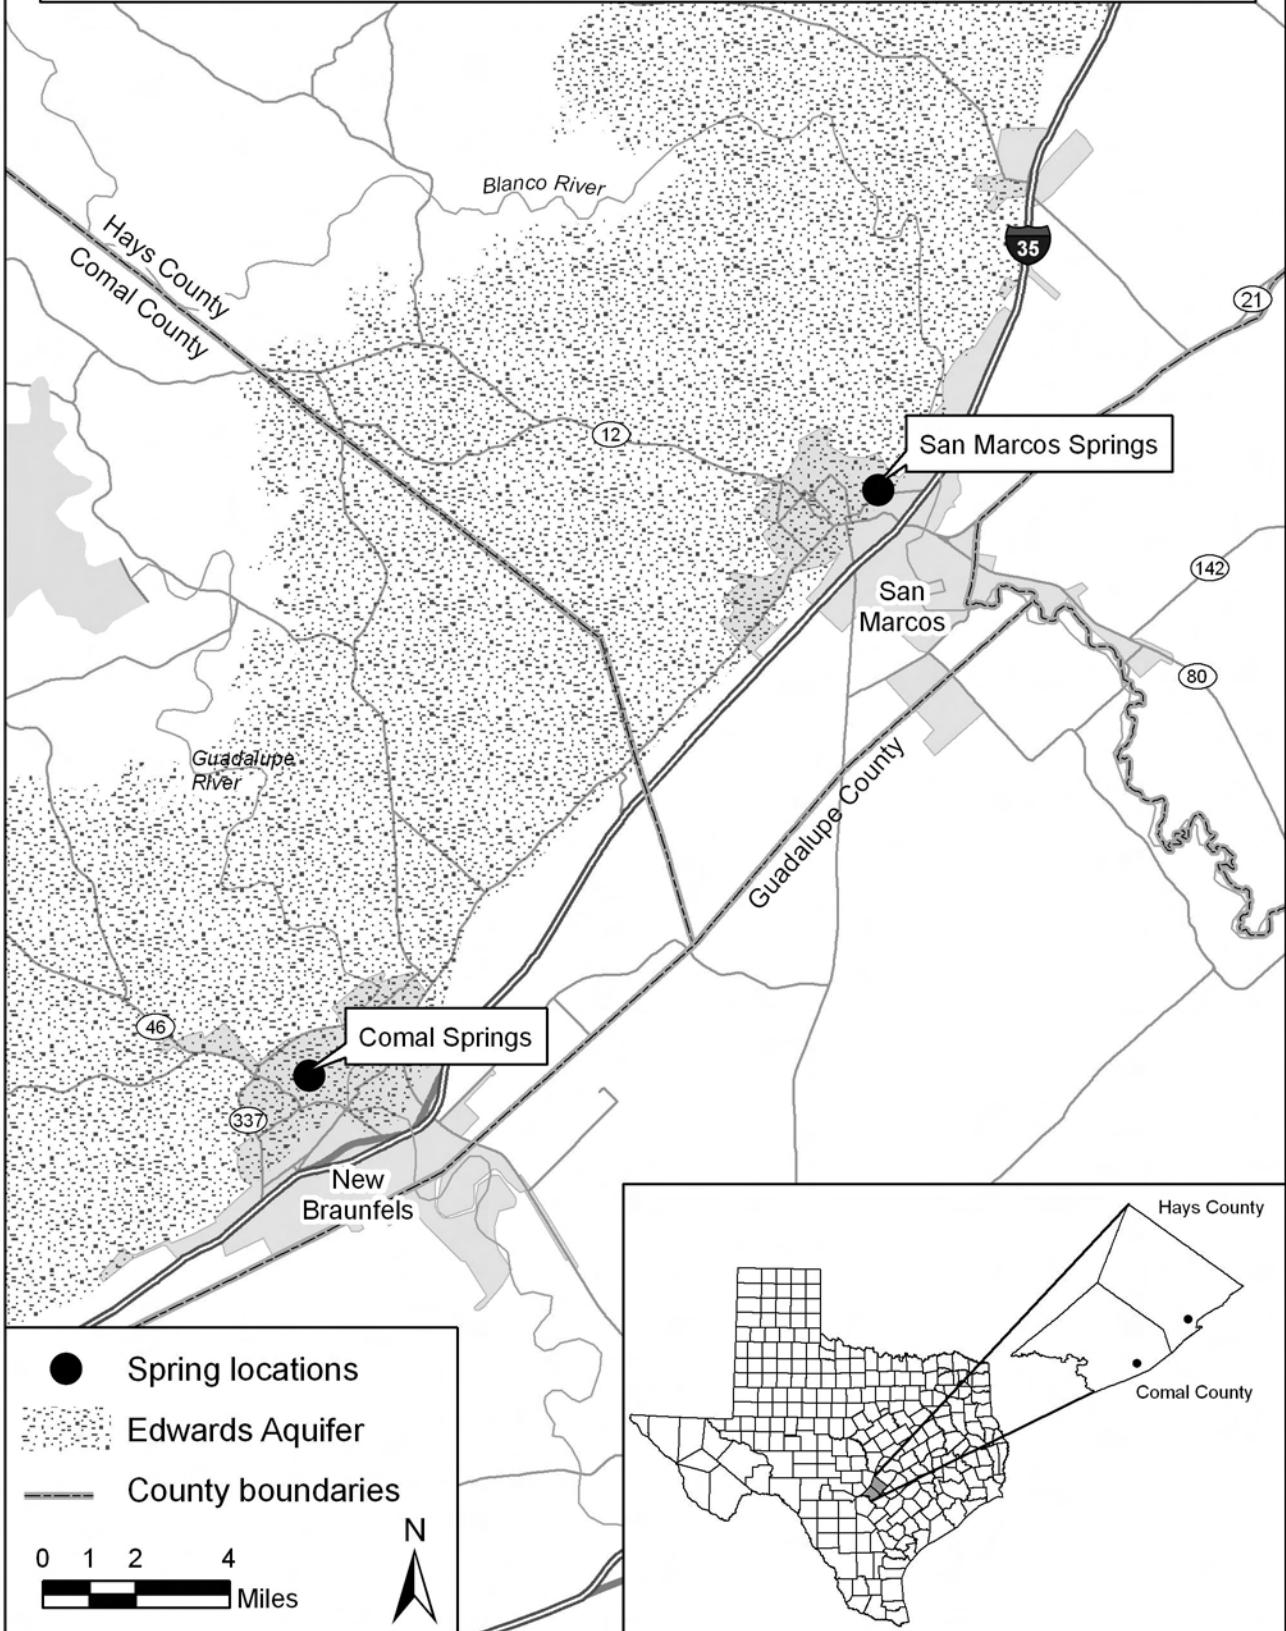

Map 1 - General locations of critical habitat units for Comal Springs dryopid beetle in Hays and Comal counties, Texas

Map 2 - Critical habitat for Comal Springs dryopid beetle at the Comal Springs Unit, New Braunfels, Texas

Map 3 - Critical habitat for Comal Springs dryopid beetle at the Fern Bank Springs Unit, Comal County, Texas

Map 1 - General locations of critical habitat units for Comal Springs riffle beetle in Hays and Comal counties, Texas

Map 1 - General locations of critical habitat units for Peck's Cave amphipod in Comal County, Texas

- Spring locations
- ▨ Edwards Aquifer
- County boundaries

0 1 2 4 Miles

N

Map 2 - Critical habitat for Peck's Cave amphipod at the Comal Springs Unit, New Braunfels, Texas

Map 3 - Critical habitat for Peck's Cave amphipod at the Hueco Springs Unit, Comal County, Texas