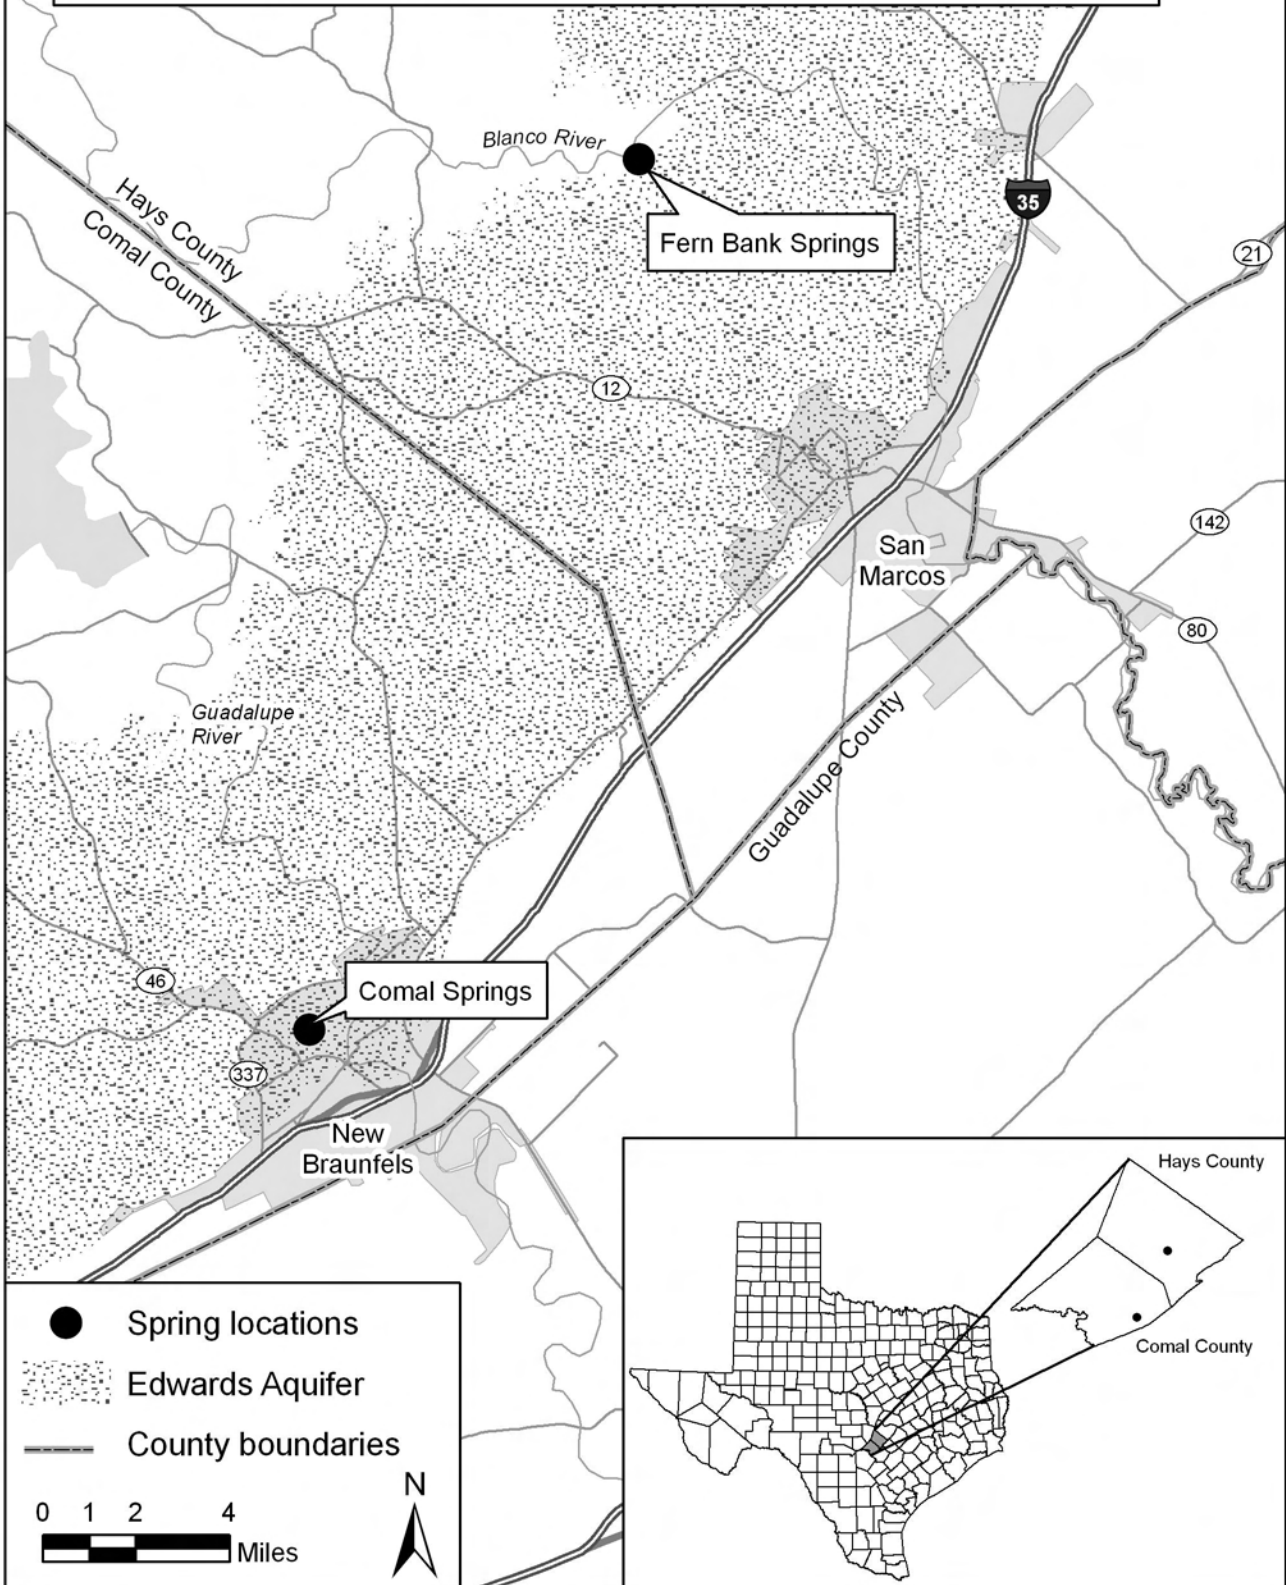

Map 1 - General locations of critical habitat units for Comal Springs dryopid beetle in Hays and Comal counties, Texas

Map 2 - Critical habitat for Comal Springs dryopid beetle at the Comal Springs Unit, New Braunfels, Texas

Map 3 - Critical habitat for Comal Springs dryopid beetle at the Fern Bank Springs Unit, Comal County, Texas

Map 1 - General locations of critical habitat units for Comal Springs riffle beetle in Hays and Comal counties, Texas

Map 1 - General locations of critical habitat units for Peck's Cave amphipod in Comal County, Texas

- Spring locations
- ▨ Edwards Aquifer
- County boundaries

0 1 2 4 Miles

N

Map 2 - Critical habitat for Peck's Cave amphipod at the Comal Springs Unit, New Braunfels, Texas

Map 3 - Critical habitat for Peck's Cave amphipod at the Hueco Springs Unit, Comal County, Texas