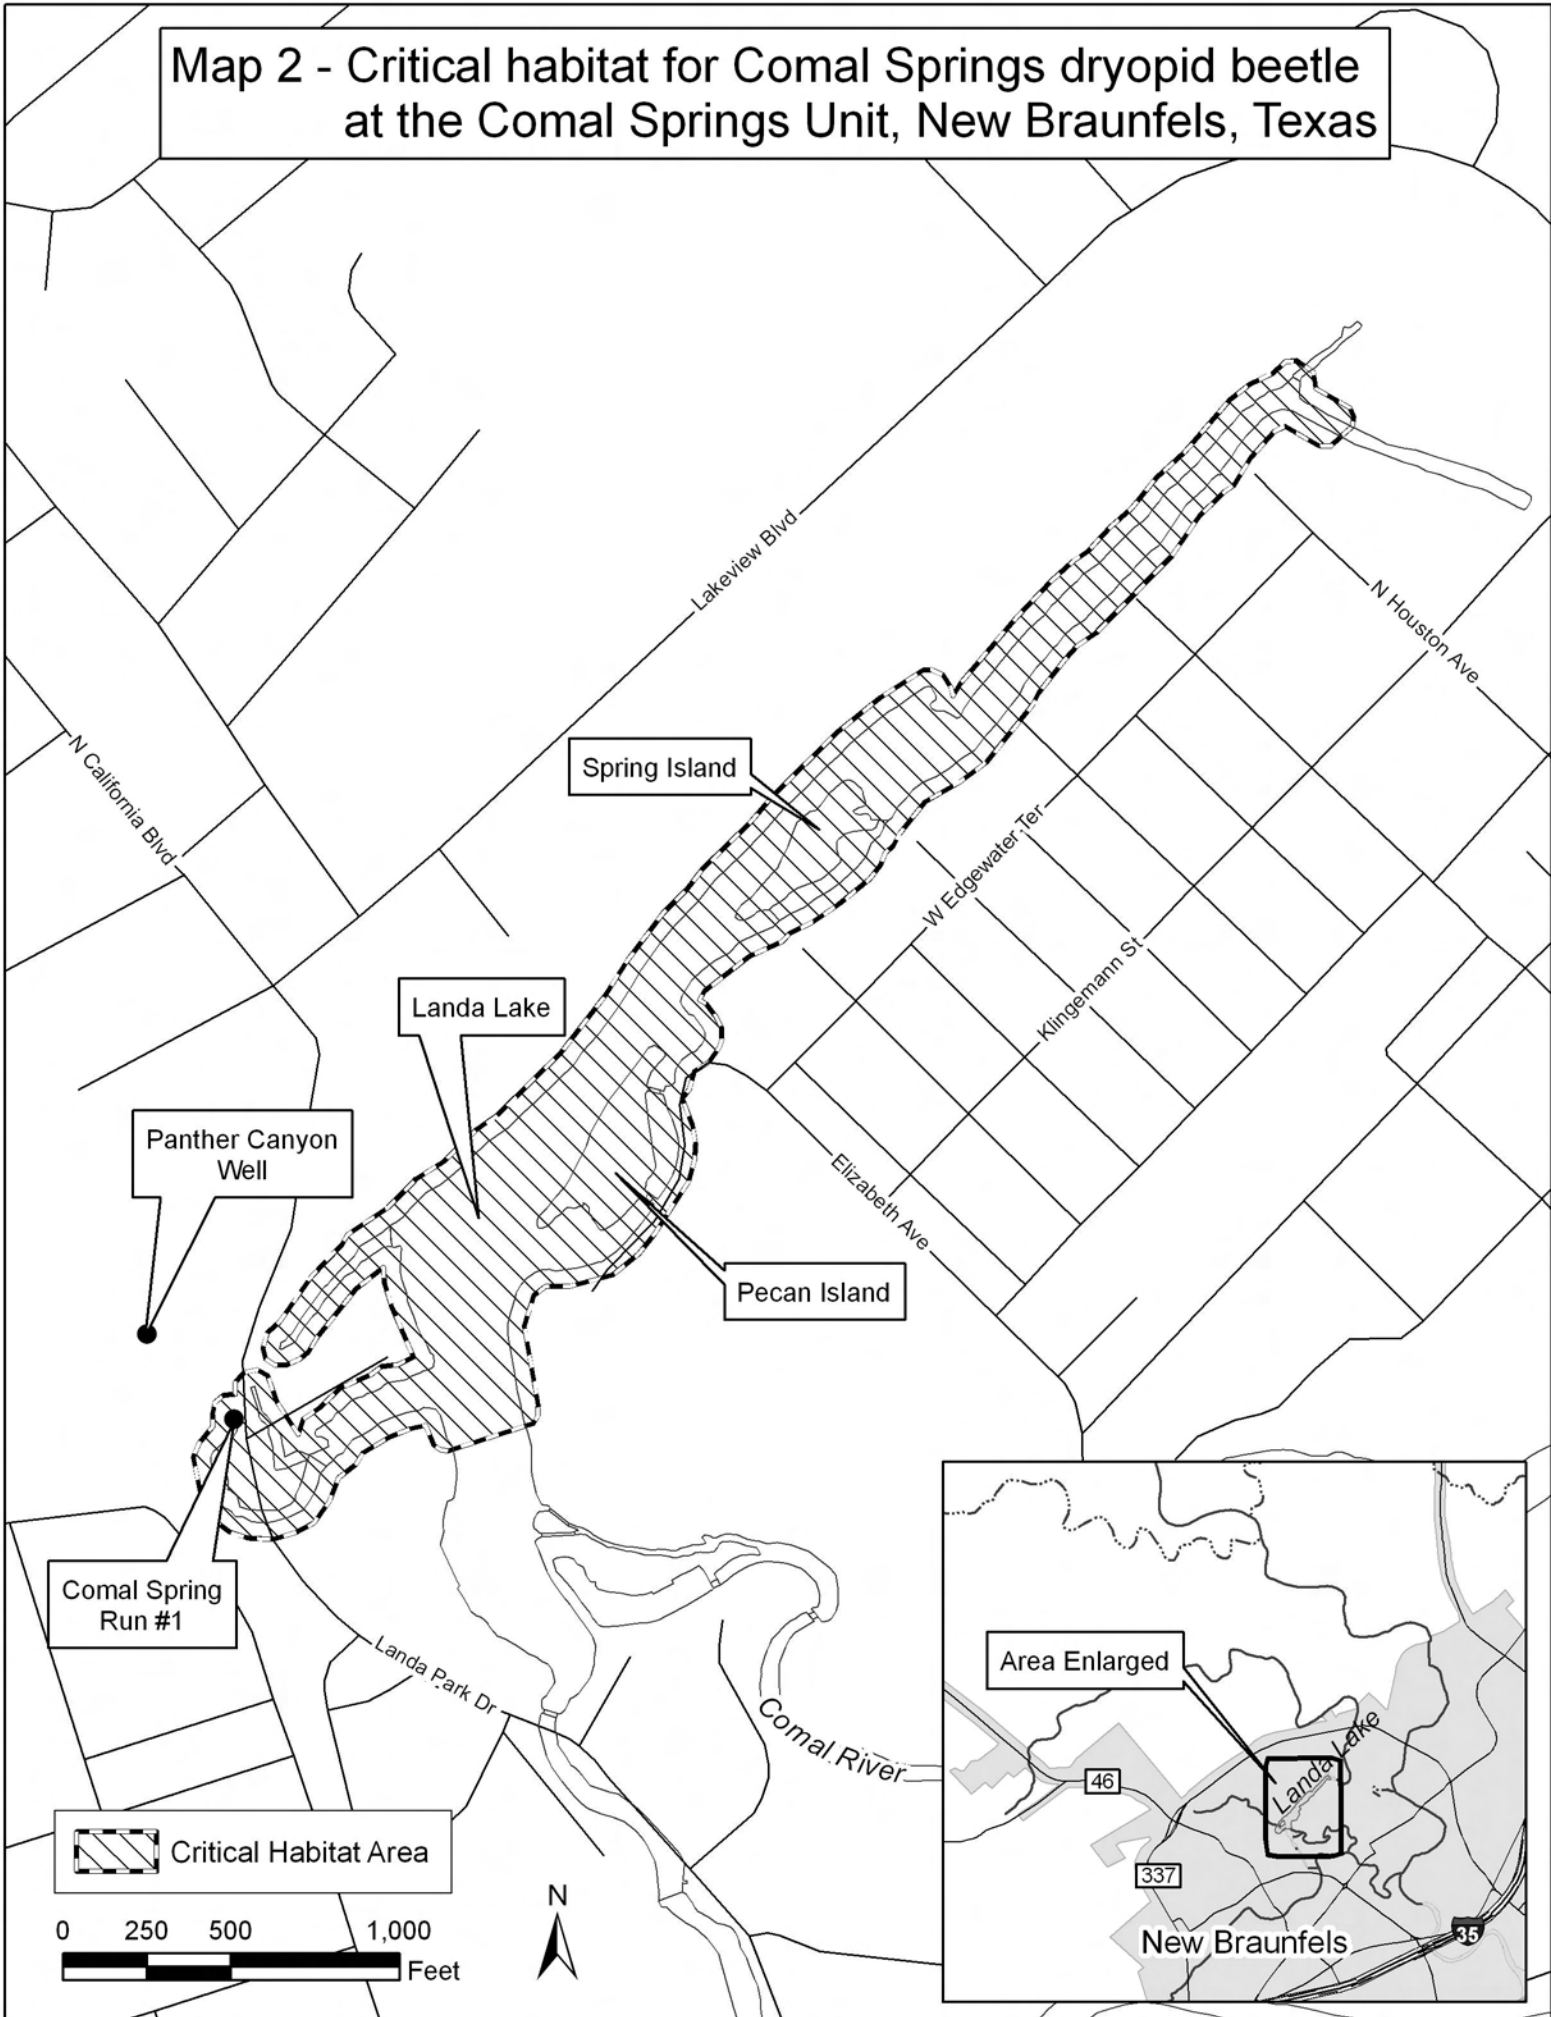

Map 1 - General locations of critical habitat units for Comal Springs dryopid beetle in Hays and Comal counties, Texas

Map 2 - Critical habitat for Comal Springs dryopid beetle at the Comal Springs Unit, New Braunfels, Texas

Map 3 - Critical habitat for Comal Springs dryopid beetle at the Fern Bank Springs Unit, Comal County, Texas

Map 1 - General locations of critical habitat units for Comal Springs riffle beetle in Hays and Comal counties, Texas

Map 1 - General locations of critical habitat units for Peck's Cave amphipod in Comal County, Texas

- Spring locations
- ▨ Edwards Aquifer
- County boundaries

0 1 2 4 Miles

N

Map 2 - Critical habitat for Peck's Cave amphipod at the Comal Springs Unit, New Braunfels, Texas

Map 3 - Critical habitat for Peck's Cave amphipod at the Hueco Springs Unit, Comal County, Texas