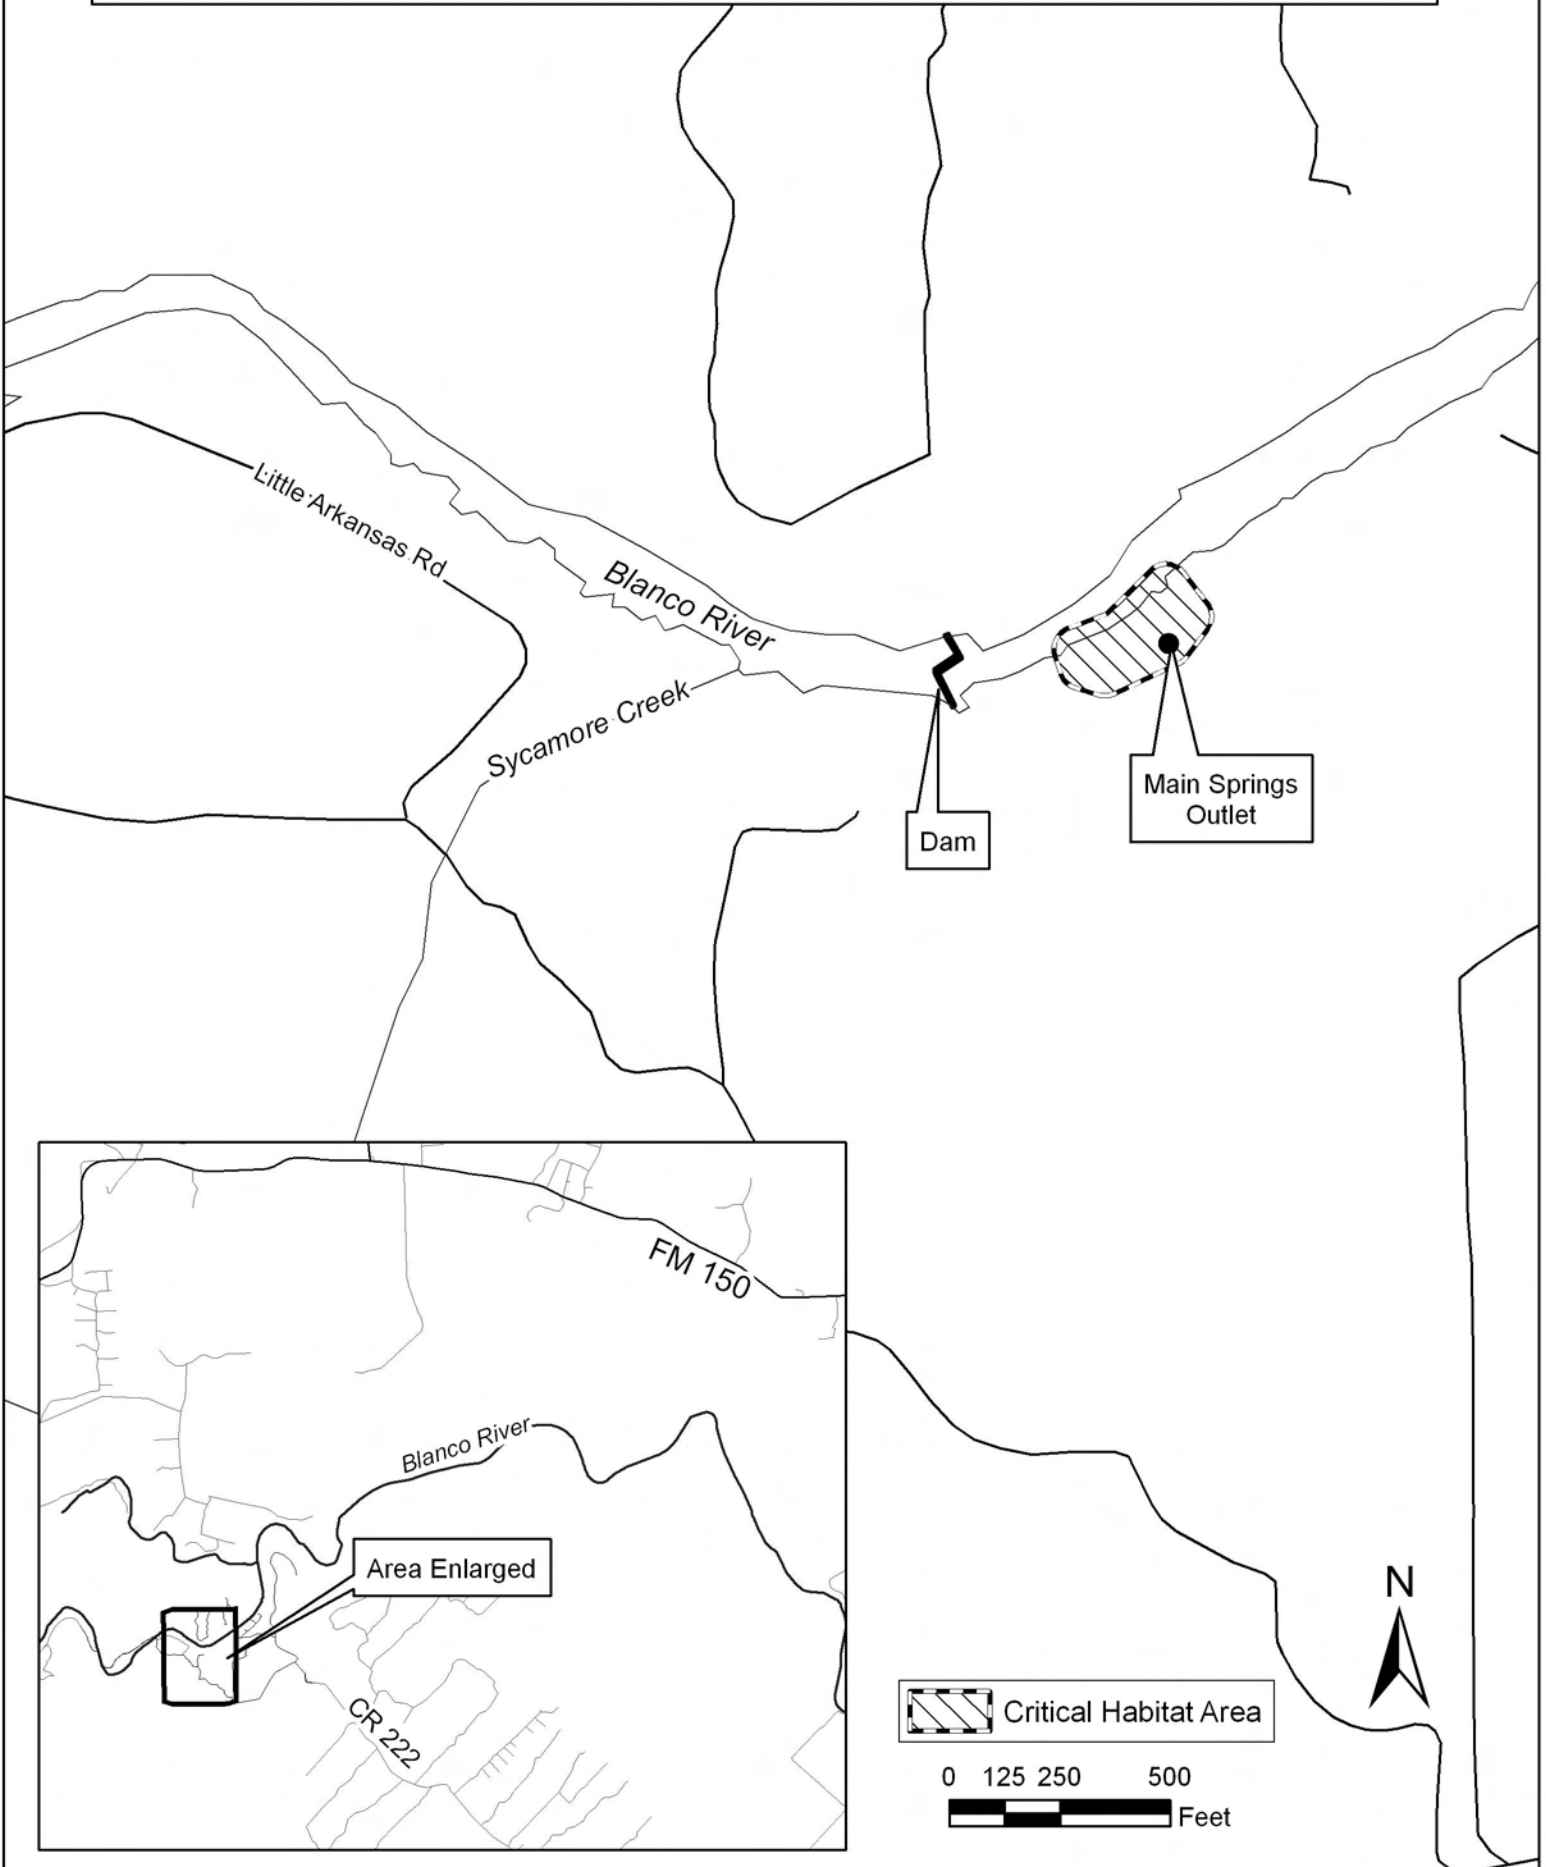

Map 1 - General locations of critical habitat units for Comal Springs dryopid beetle in Hays and Comal counties, Texas

Map 2 - Critical habitat for Comal Springs dryopid beetle at the Comal Springs Unit, New Braunfels, Texas

Map 3 - Critical habitat for Comal Springs dryopid beetle at the Fern Bank Springs Unit, Comal County, Texas

Map 1 - General locations of critical habitat units for Comal Springs riffle beetle in Hays and Comal counties, Texas

Map 1 - General locations of critical habitat units for Peck's Cave amphipod in Comal County, Texas

- Spring locations
- ▨ Edwards Aquifer
- County boundaries

0 1 2 4 Miles

N

Map 2 - Critical habitat for Peck's Cave amphipod at the Comal Springs Unit, New Braunfels, Texas

Map 3 - Critical habitat for Peck's Cave amphipod at the Hueco Springs Unit, Comal County, Texas