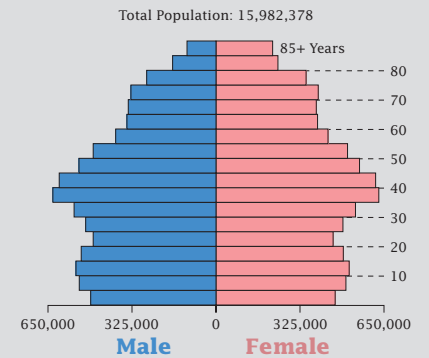

Census 2000: Florida Profile

Population Density by Census Tract

State Race* Breakdown

Hispanic or Latino (of any race) makes up **16.8%** of the state population.

Population by Sex and Age

Housing Tenure

Population Per Square Mile by Census Tract