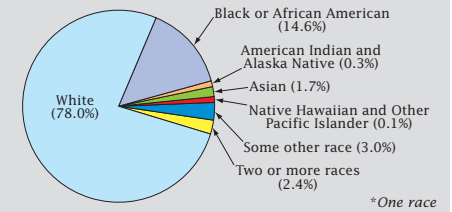

Census 2000: Florida Profile

Population Density by Census Tract

State Race* Breakdown

Hispanic or Latino (of any race) makes up **16.8%** of the state population.

Population by Sex and Age

Housing Tenure

Population Per Square Mile by Census Tract