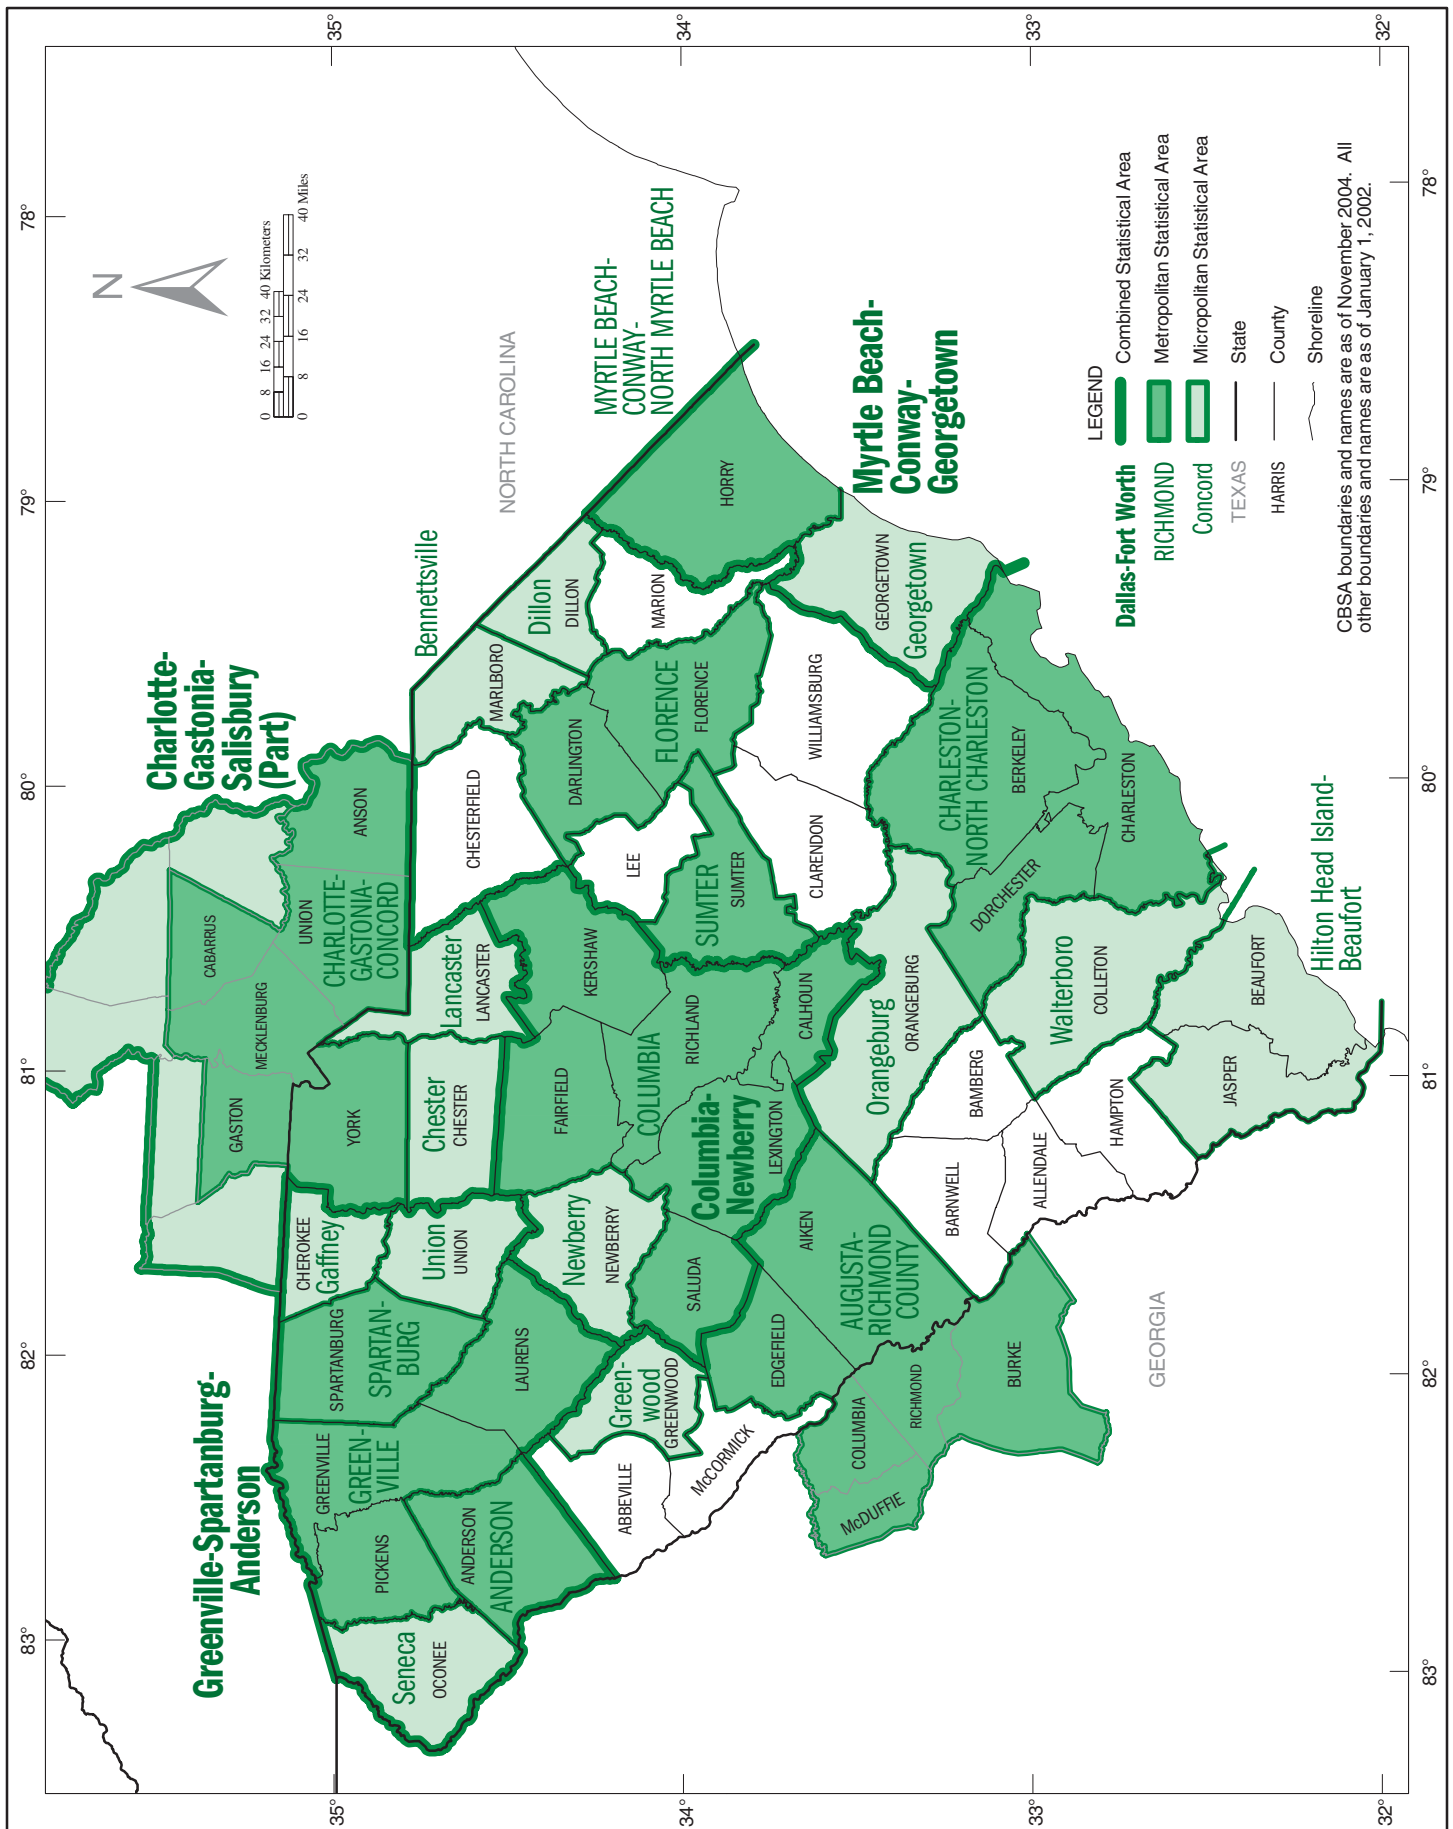

# SOUTH CAROLINA - Core Based Statistical Areas and Counties

CBSA boundaries and names are as of November 2004. All other boundaries and names are as of January 1, 2002.