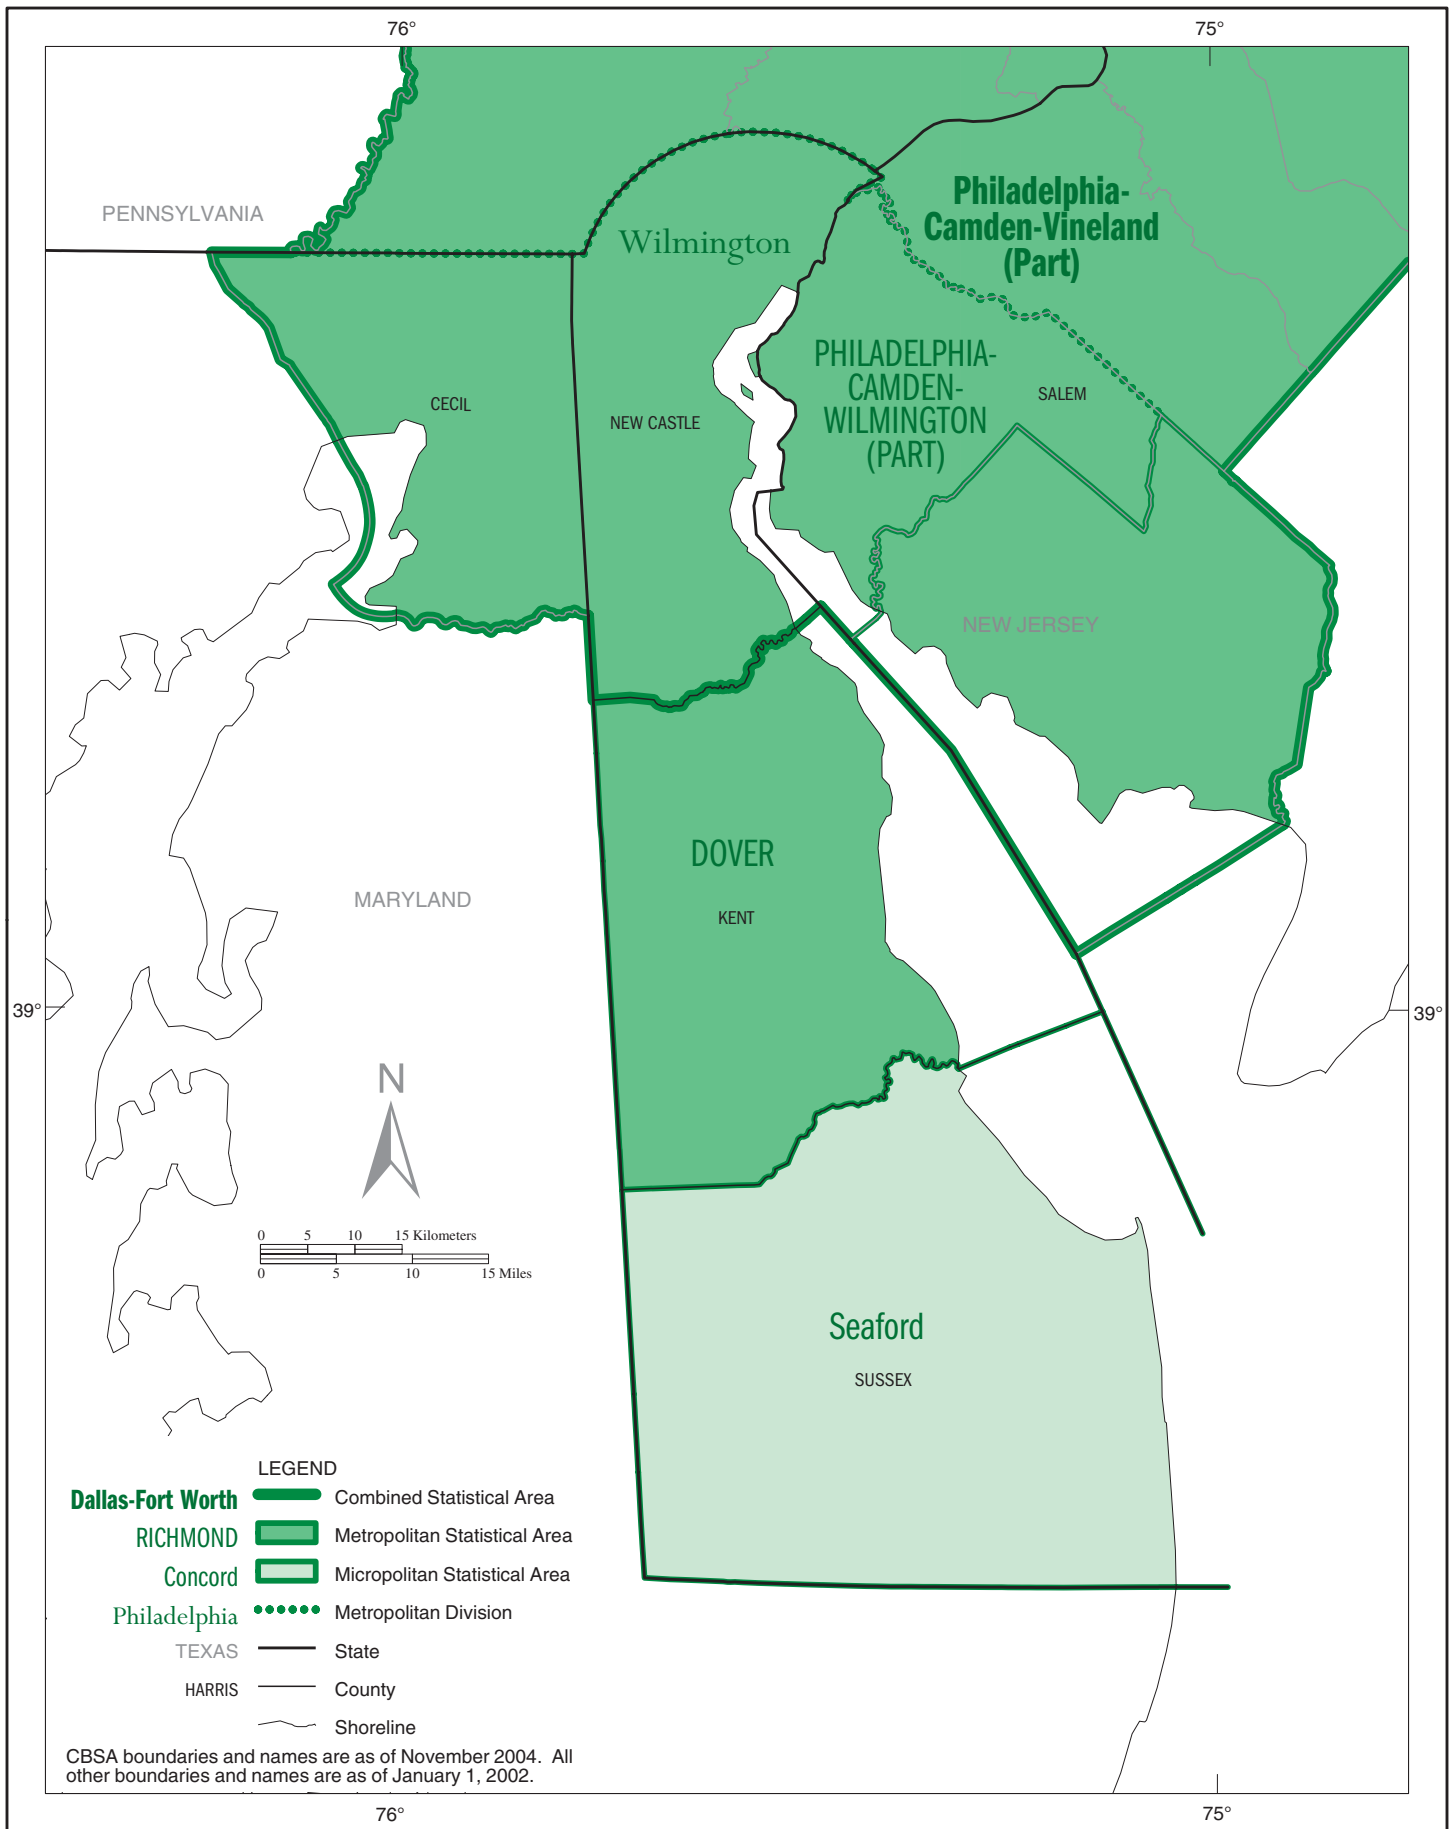

DELAWARE - Core Based Statistical Areas and Counties

- LEGEND**
- Dallas-Fort Worth** Combined Statistical Area
 - RICHMOND** Metropolitan Statistical Area
 - Concord** Micropolitan Statistical Area
 - Philadelphia** Metropolitan Division
 - TEXAS** State
 - HARRIS** County
 - Shoreline

CBSA boundaries and names are as of November 2004. All other boundaries and names are as of January 1, 2002.