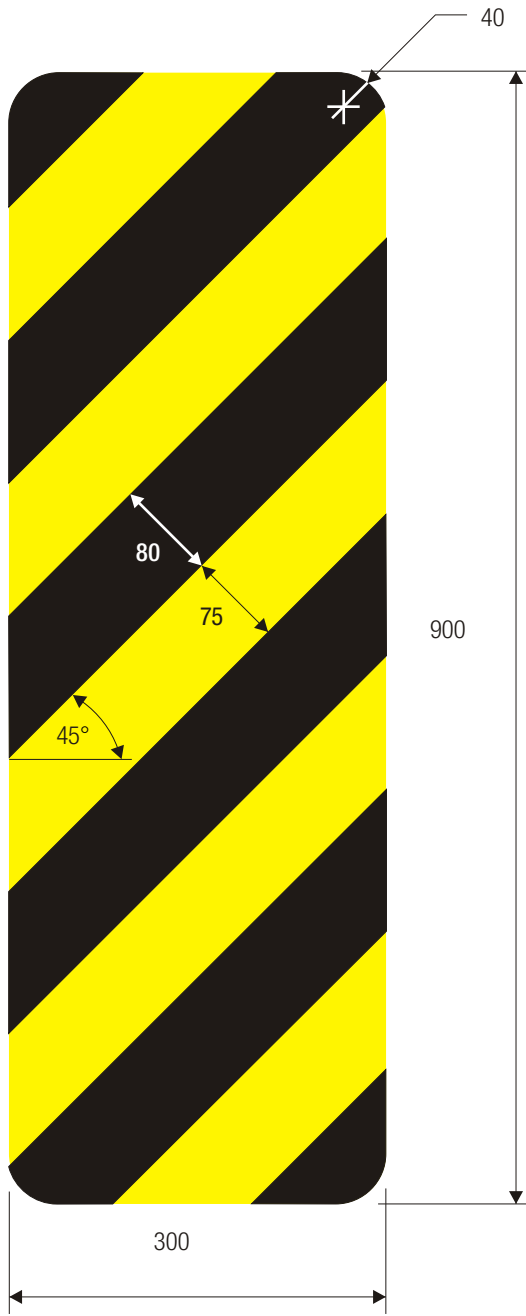

OM1-1

OM1-2

OM1-1 COLORS:

REFLECTORS — YELLOW (RETROREFLECTIVE)
 BACKGROUND — YELLOW
 BORDER — YELLOW (RETROREFLECTIVE)

OM1-3

OM1-3 COLORS:

SIGN PANEL — YELLOW (RETROREFLECTIVE)

OM1-2 COLORS:

REFLECTORS — YELLOW (RETROREFLECTIVE)
 BACKGROUND — BLACK

OM2-1V

OM2-1H

OM2-2V

OM2-2H

OM2-1 COLORS:

REFLECTORS — YELLOW (RETROREFLECTIVE)
 BACKGROUND — WHITE (RETROREFLECTIVE)

OM2-2 COLORS:

SIGN PANEL — YELLOW (RETROREFLECTIVE)

OM-3R

OM-3C

OM-3L

COLORS: STRIPES -BLACK
BACKGROUND-YELLOW (RETROREFLECTIVE)

OM4-1

OM4-2

OM4-1 COLORS:

REFLECTORS — RED (RETROREFLECTIVE)
 BACKGROUND — RED
 BORDER — RED (RETROREFLECTIVE)

OM4-3

OM4-2 COLORS:

REFLECTORS — RED (RETROREFLECTIVE)
 BACKGROUND — BLACK

OM4-3 COLORS:

SIGN PANEL — RED (RETROREFLECTIVE)