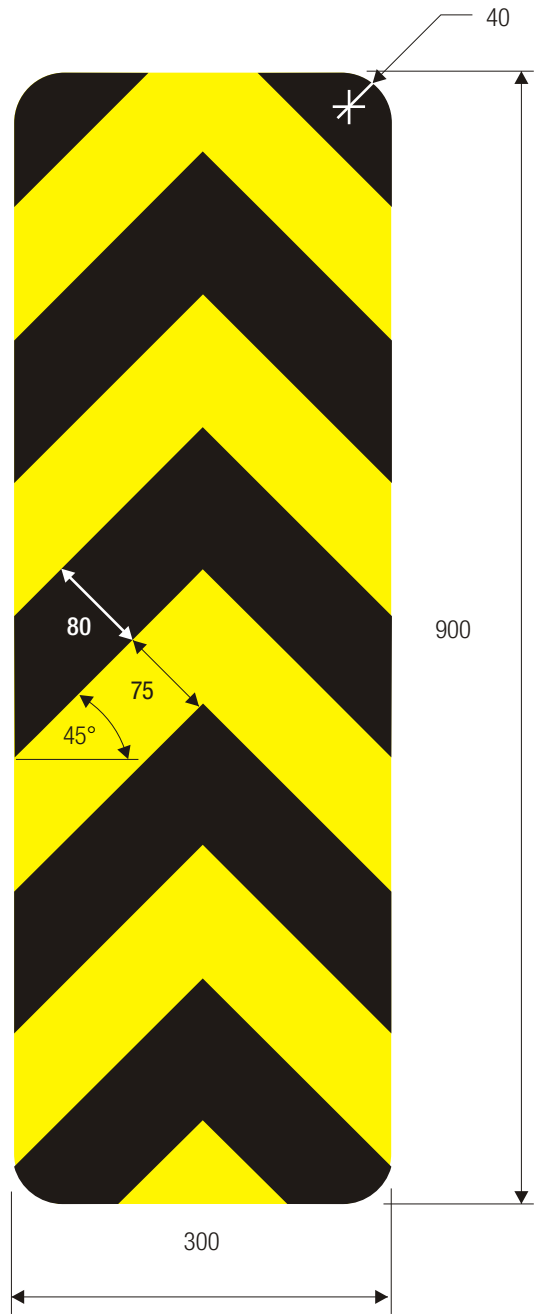

OM1-1

OM1-2

OM1-1 COLORS:

REFLECTORS — YELLOW (RETROREFLECTIVE)
 BACKGROUND — YELLOW
 BORDER — YELLOW (RETROREFLECTIVE)

OM1-3

OM1-3 COLORS:

SIGN PANEL — YELLOW (RETROREFLECTIVE)

OM1-2 COLORS:

REFLECTORS — YELLOW (RETROREFLECTIVE)
 BACKGROUND — BLACK

OM2-1V

OM2-1H

OM2-2V

OM2-2H

OM2-1 COLORS:

REFLECTORS — YELLOW (RETROREFLECTIVE)
 BACKGROUND — WHITE (RETROREFLECTIVE)

OM2-2 COLORS:

SIGN PANEL — YELLOW (RETROREFLECTIVE)

OM-3R

OM-3C

OM-3L

COLORS: STRIPES -BLACK
BACKGROUND-YELLOW (RETROREFLECTIVE)

OM4-1

OM4-2

OM4-1 COLORS:

REFLECTORS — RED (RETROREFLECTIVE)
 BACKGROUND — RED
 BORDER — RED (RETROREFLECTIVE)

OM4-3

OM4-2 COLORS:

REFLECTORS — RED (RETROREFLECTIVE)
 BACKGROUND — BLACK

OM4-3 COLORS:

SIGN PANEL — RED (RETROREFLECTIVE)