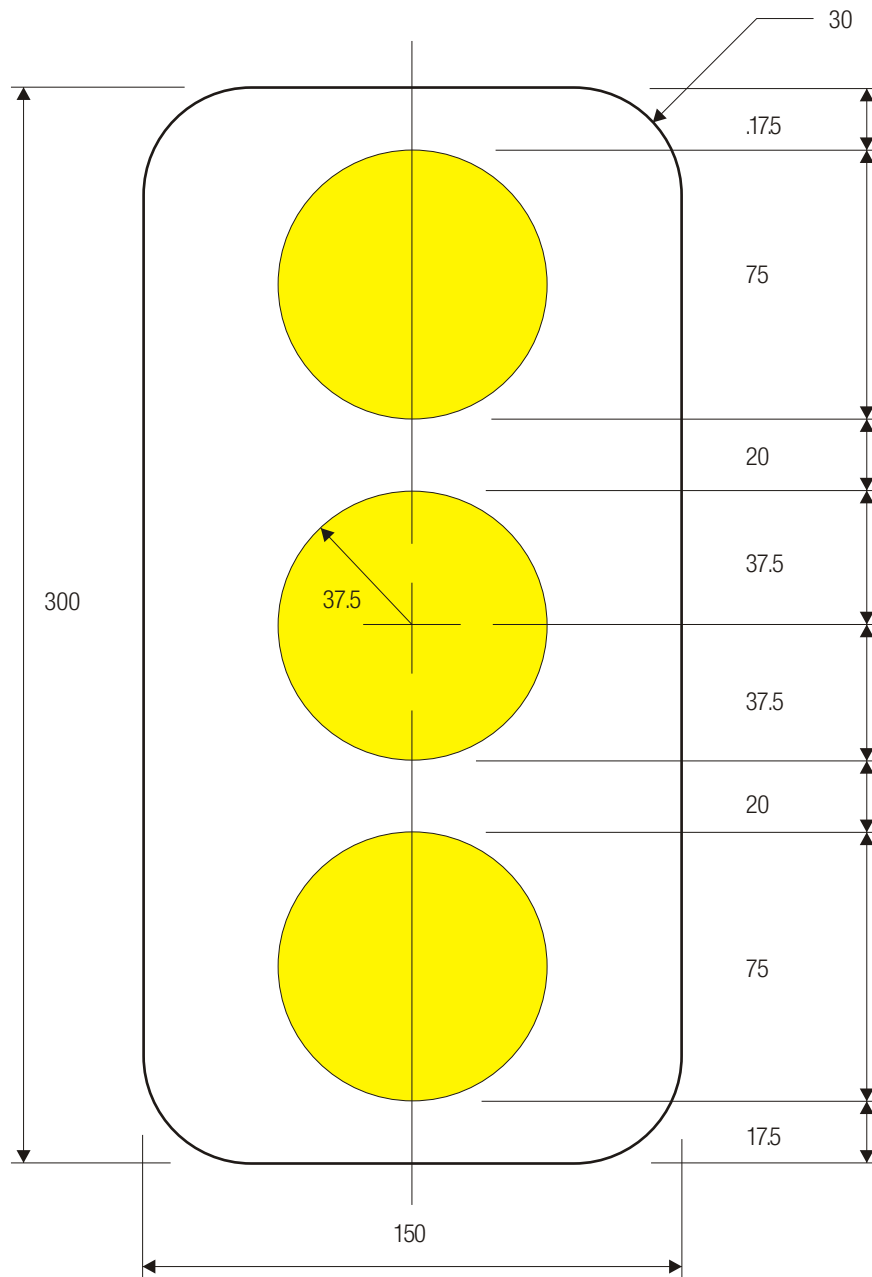

OM2-1V

OM2-1 COLORS:

REFLECTORS — YELLOW (RETROREFLECTIVE)
BACKGROUND — WHITE (RETROREFLECTIVE)

OM2-2 COLORS:

SIGN PANEL — YELLOW (RETROREFLECTIVE)