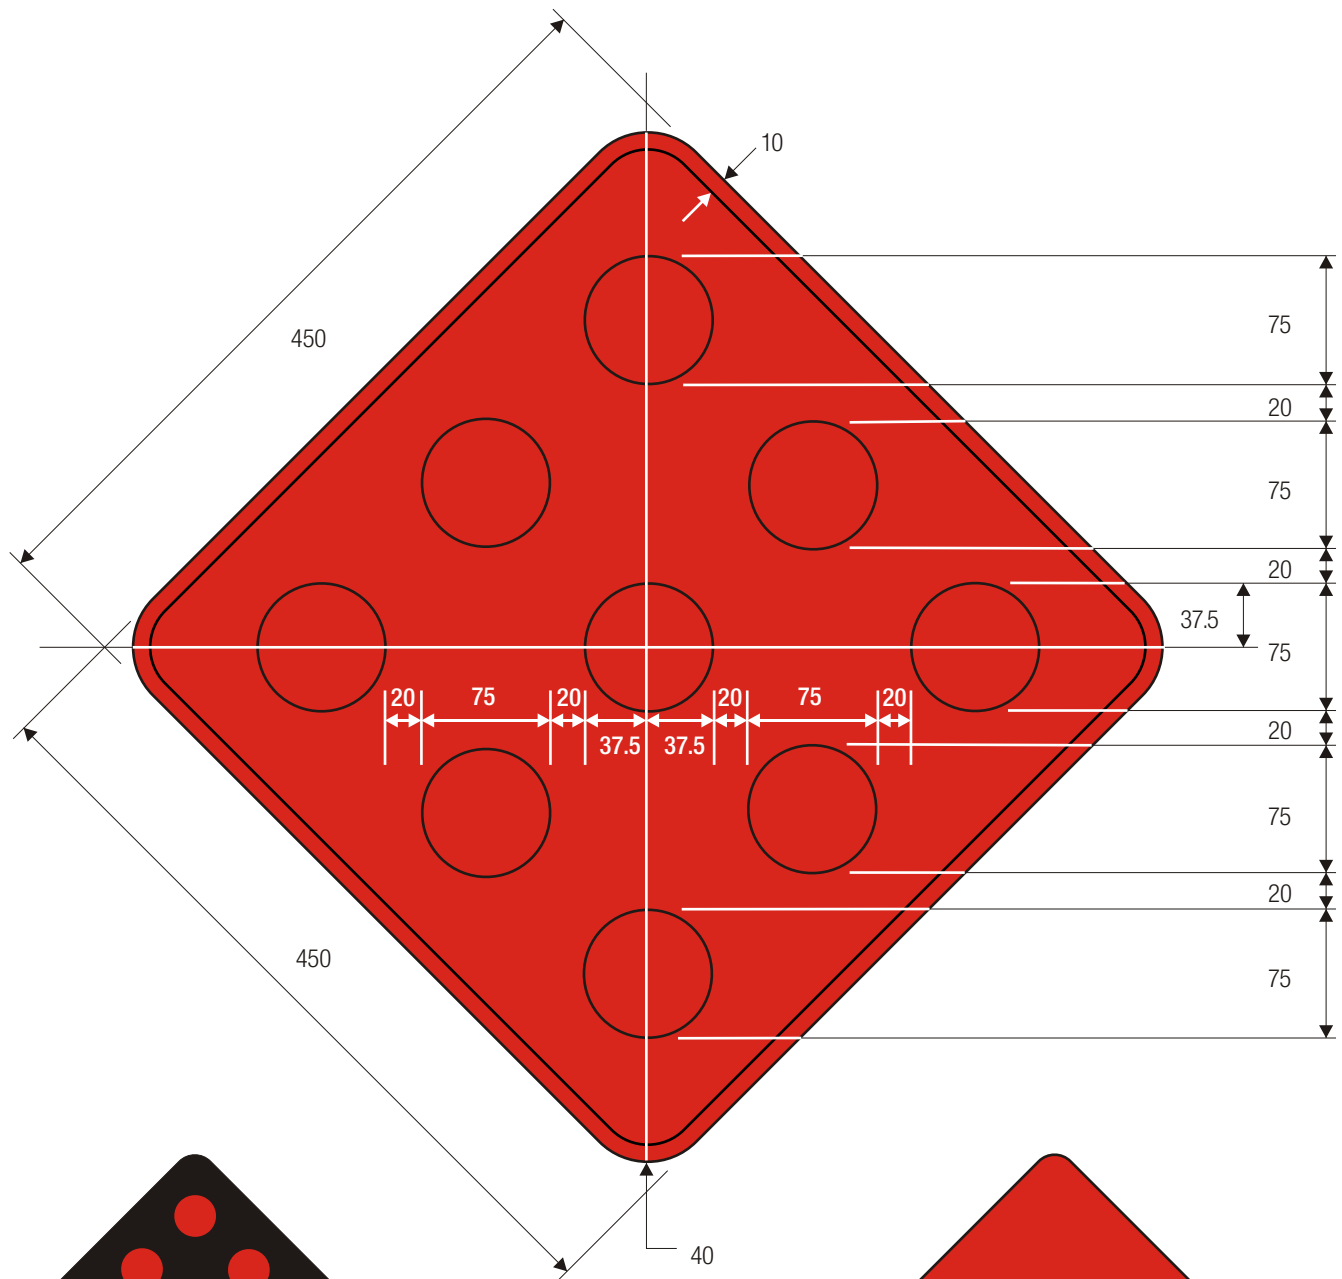

SIGN PANEL — YELLOW (RETROREFLECTIVE)

OM-3R

OM-3C

OM-3L

COLORS: STRIPES -BLACK
BACKGROUND-YELLOW (RETROREFLECTIVE)

OM4-1

OM4-2

OM4-1 COLORS:

REFLECTORS — RED (RETROREFLECTIVE)
 BACKGROUND — RED
 BORDER — RED (RETROREFLECTIVE)

OM4-3

OM4-2 COLORS:

REFLECTORS — RED (RETROREFLECTIVE)
 BACKGROUND — BLACK

OM4-3 COLORS:

SIGN PANEL — RED (RETROREFLECTIVE)