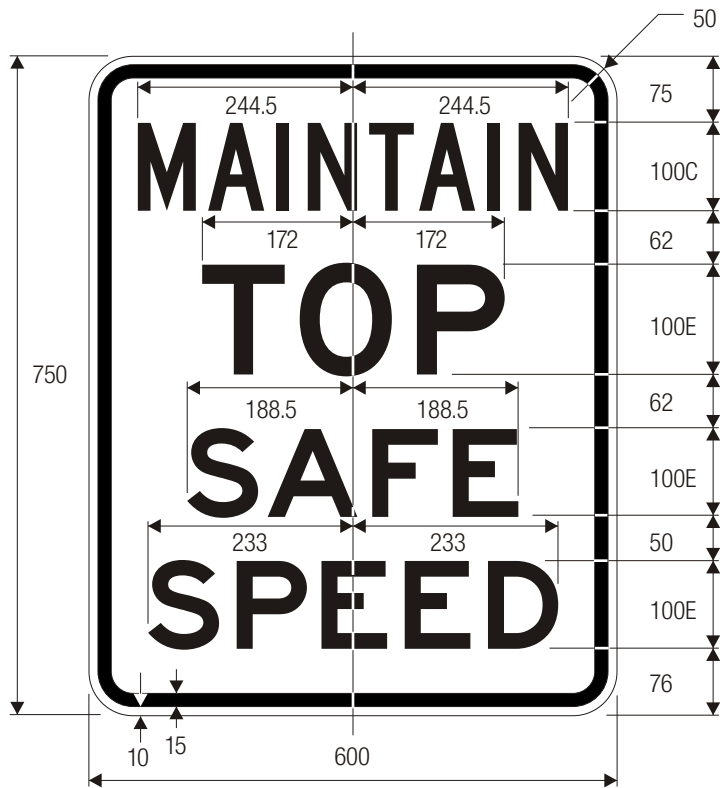

EM-1

*See page 6-2 for details.

COLORS: LEGEND - WHITE (RETROREFLECTIVE)
 BACKGROUND - BLUE (RETROREFLECTIVE)

EM-2

COLORS: LEGEND – BLACK
 BACKGROUND – WHITE (RETROREFLECTIVE)

R1-1 (750 mm)

EM-3

COLORS: LEGEND – BLACK
 BACKGROUND – WHITE (RETROREFLECTIVE)

EM-4

EM-5

*Reduce spacing to fit.

COLORS: LEGEND — BLACK
 BACKGROUND — WHITE (RETROREFLECTIVE)

EM-6a

EM-6b

*See page 6-2 for design.

COLORS: LEGEND — BLACK
 BACKGROUND — WHITE (RETROREFLECTIVE)

EM-7c

EM-7d

- COLORS:**
LEGEND — BLACK
BACKGROUND — WHITE (RETROREFLECTIVE)
CD EMBLEM — YELLOW TRIANGLES INSCRIBED IN A BLACK
 CIRCLE PLACED ON A YELLOW SQUARE

*Reduce spacing to fit.

**Optically locate arrow and mileage characters about vertical centerline. See page 6-2 for design.