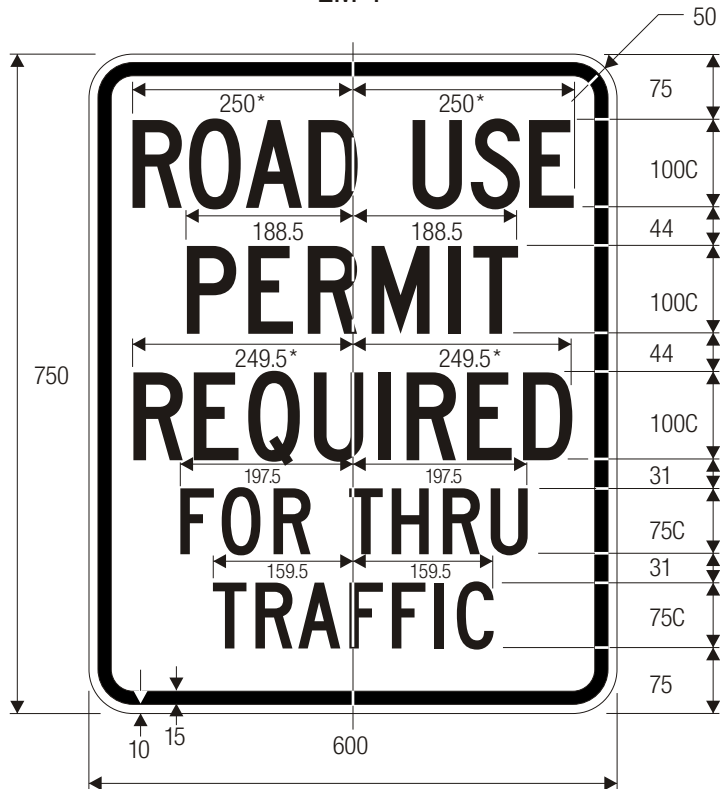

EM-1

*See page 6-2 for details.

COLORS: LEGEND - WHITE (RETROREFLECTIVE)
 BACKGROUND - BLUE (RETROREFLECTIVE)

EM-2

COLORS: LEGEND – BLACK
 BACKGROUND – WHITE (RETROREFLECTIVE)

R1-1 (750 mm)

EM-3

COLORS: LEGEND – BLACK
 BACKGROUND – WHITE (RETROREFLECTIVE)

EM-4

EM-5

*Reduce spacing to fit.

COLORS: LEGEND — BLACK
 BACKGROUND — WHITE (RETROREFLECTIVE)

EM-6a

EM-6b

*See page 6-2 for design.

COLORS: LEGEND — BLACK
 BACKGROUND — WHITE (RETROREFLECTIVE)

EM-6c

EM-6d

*See page 6-2 for design.

COLORS: LEGEND — BLACK
 BACKGROUND — WHITE (RETROREFLECTIVE)

EM-7a

EM-7b

*See page 6-2 for design.

COLORS: LEGEND — BLACK
 BACKGROUND — WHITE (RETROREFLECTIVE)

EM-7c

EM-7d

- COLORS:**
LEGEND — BLACK
BACKGROUND — WHITE (RETROREFLECTIVE)
CD EMBLEM — YELLOW TRIANGLES INSCRIBED IN A BLACK
 CIRCLE PLACED ON A YELLOW SQUARE

*Reduce spacing to fit.

**Optically locate arrow and mileage characters about vertical centerline. See page 6-2 for design.