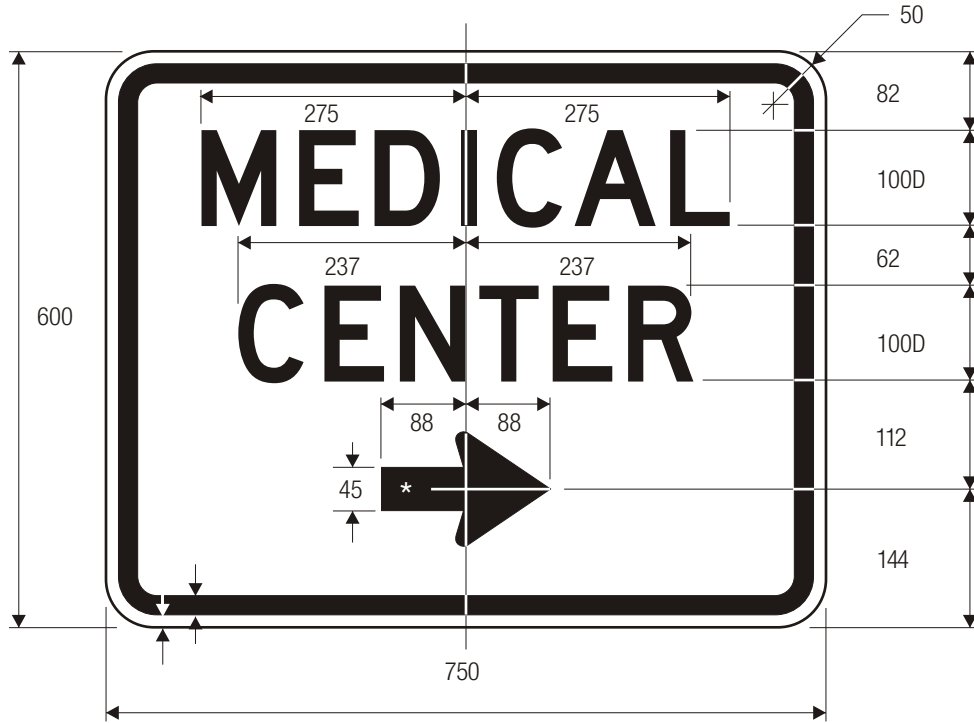

EM-1

*See page 6-2 for details.

COLORS: LEGEND - WHITE (RETROREFLECTIVE)
 BACKGROUND - BLUE (RETROREFLECTIVE)

EM-2

COLORS: LEGEND – BLACK
 BACKGROUND – WHITE (RETROREFLECTIVE)

R1-1 (750 mm)

EM-3

COLORS: LEGEND – BLACK
 BACKGROUND – WHITE (RETROREFLECTIVE)

EM-4

EM-5

*Reduce spacing to fit.

COLORS: LEGEND — BLACK
 BACKGROUND — WHITE (RETROREFLECTIVE)

EM-6a

EM-6b

*See page 6-2 for design.

COLORS: LEGEND — BLACK
 BACKGROUND — WHITE (RETROREFLECTIVE)

EM-7c

EM-7d

- COLORS:**
LEGEND — BLACK
BACKGROUND — WHITE (RETROREFLECTIVE)
CD EMBLEM — YELLOW TRIANGLES INSCRIBED IN A BLACK
 CIRCLE PLACED ON A YELLOW SQUARE

*Reduce spacing to fit.

**Optically locate arrow and mileage characters about vertical centerline. See page 6-2 for design.