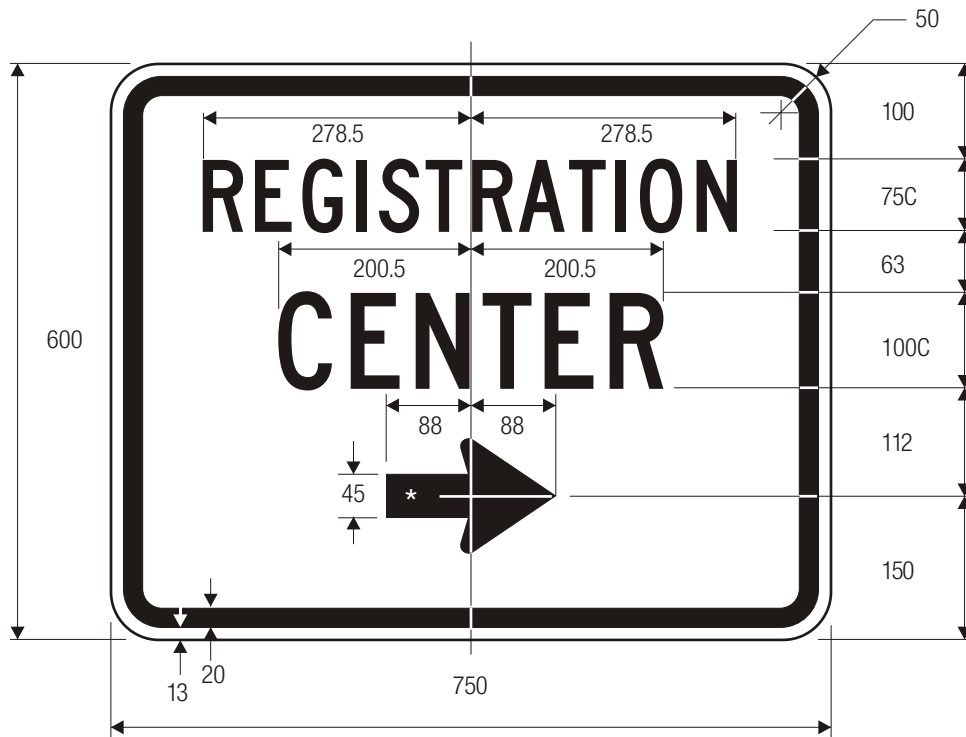

EM-4

EM-5

*Reduce spacing to fit.

COLORS: LEGEND — BLACK
 BACKGROUND — WHITE (RETROREFLECTIVE)

EM-6a

EM-6b

*See page 6-2 for design.

COLORS: LEGEND — BLACK
 BACKGROUND — WHITE (RETROREFLECTIVE)

EM-7c

EM-7d

- COLORS:**
LEGEND — BLACK
BACKGROUND — WHITE (RETROREFLECTIVE)
CD EMBLEM — YELLOW TRIANGLES INSCRIBED IN A BLACK
 CIRCLE PLACED ON A YELLOW SQUARE

*Reduce spacing to fit.

**Optically locate arrow and mileage characters about vertical centerline. See page 6-2 for design.