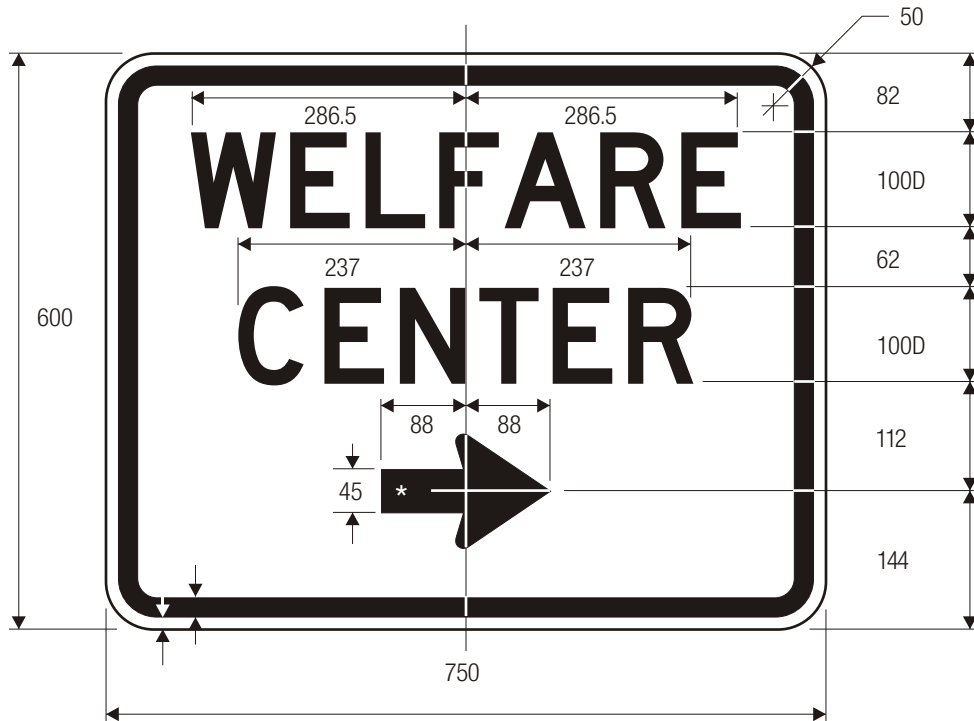

EM-4

EM-5

*Reduce spacing to fit.

COLORS: LEGEND — BLACK
 BACKGROUND — WHITE (RETROREFLECTIVE)

EM-6a

EM-6b

*See page 6-2 for design.

COLORS: LEGEND — BLACK
 BACKGROUND — WHITE (RETROREFLECTIVE)

EM-7c

EM-7d

- COLORS:**
LEGEND — BLACK
BACKGROUND — WHITE (RETROREFLECTIVE)
CD EMBLEM — YELLOW TRIANGLES INSCRIBED IN A BLACK
 CIRCLE PLACED ON A YELLOW SQUARE

*Reduce spacing to fit.

**Optically locate arrow and mileage characters about vertical centerline. See page 6-2 for design.