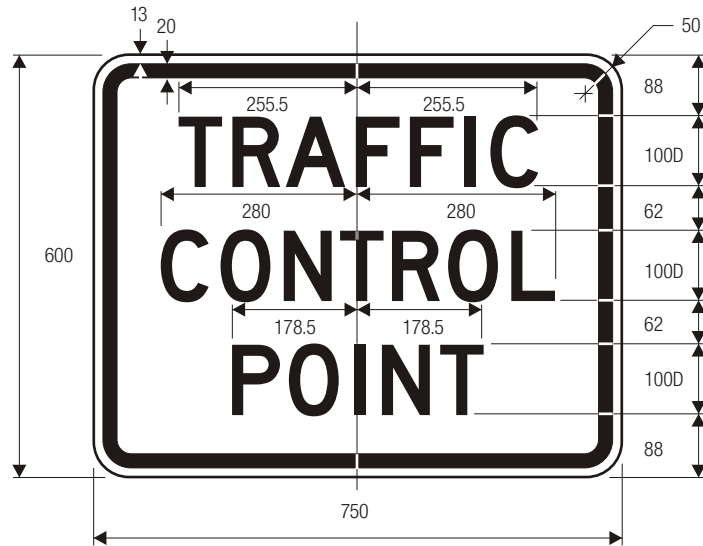

EM-1

*See page 6-2 for details.

COLORS: LEGEND - WHITE (RETROREFLECTIVE)
 BACKGROUND - BLUE (RETROREFLECTIVE)

EM-2

COLORS: LEGEND – BLACK
 BACKGROUND – WHITE (RETROREFLECTIVE)

R1-1 (750 mm)

EM-3

COLORS: LEGEND – BLACK
 BACKGROUND – WHITE (RETROREFLECTIVE)

EM-4

EM-5

*Reduce spacing to fit.

COLORS: LEGEND — BLACK
 BACKGROUND — WHITE (RETROREFLECTIVE)

EM-6a

EM-6b

*See page 6-2 for design.

COLORS: LEGEND — BLACK
 BACKGROUND — WHITE (RETROREFLECTIVE)

EM-7c

EM-7d

- COLORS:**
LEGEND — BLACK
BACKGROUND — WHITE (RETROREFLECTIVE)
CD EMBLEM — YELLOW TRIANGLES INSCRIBED IN A BLACK
 CIRCLE PLACED ON A YELLOW SQUARE

*Reduce spacing to fit.

**Optically locate arrow and mileage characters about vertical centerline. See page 6-2 for design.