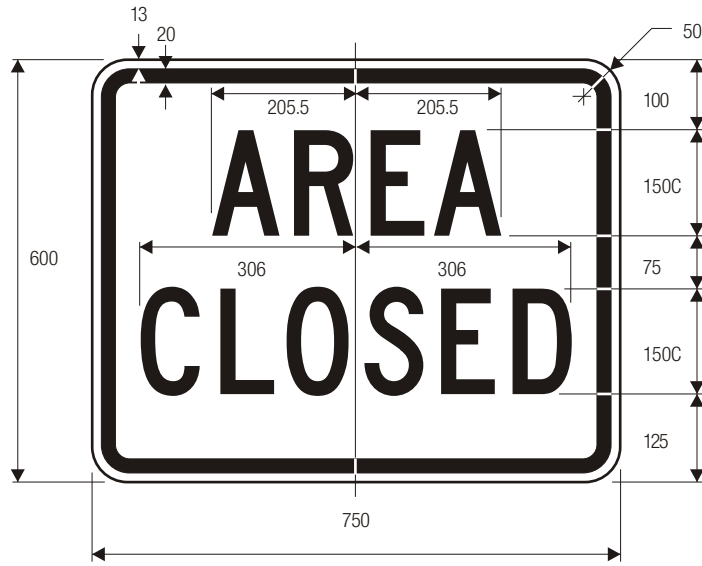

EM-1

*See page 6-2 for details.

COLORS: LEGEND - WHITE (RETROREFLECTIVE)
 BACKGROUND - BLUE (RETROREFLECTIVE)

EM-2

COLORS: LEGEND – BLACK
 BACKGROUND – WHITE (RETROREFLECTIVE)

R1-1 (750 mm)

EM-3

COLORS: LEGEND – BLACK
 BACKGROUND – WHITE (RETROREFLECTIVE)

EM-4

EM-5

*Reduce spacing to fit.

COLORS: LEGEND — BLACK
 BACKGROUND — WHITE (RETROREFLECTIVE)

EM-6a

EM-6b

*See page 6-2 for design.

COLORS: LEGEND — BLACK
 BACKGROUND — WHITE (RETROREFLECTIVE)

EM-7c

EM-7d

- COLORS:**
LEGEND — BLACK
BACKGROUND — WHITE (RETROREFLECTIVE)
CD EMBLEM — YELLOW TRIANGLES INSCRIBED IN A BLACK
 CIRCLE PLACED ON A YELLOW SQUARE

*Reduce spacing to fit.

**Optically locate arrow and mileage characters about vertical centerline. See page 6-2 for design.