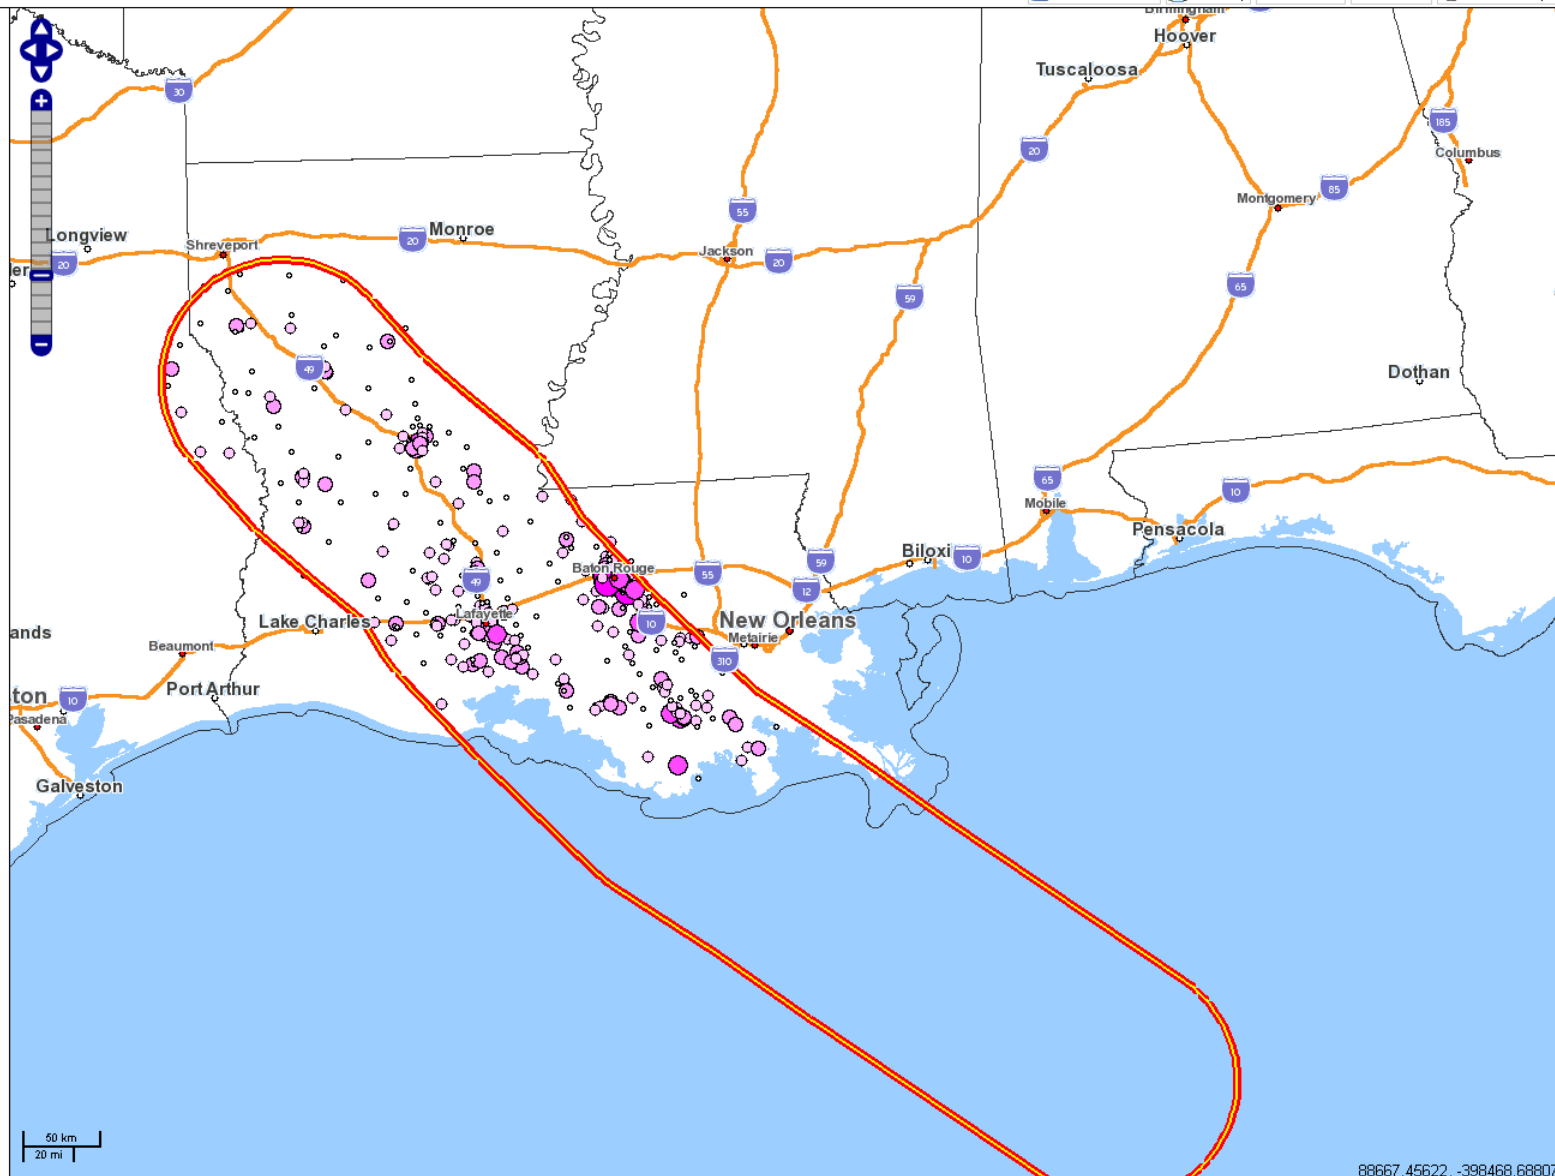

North Arrow

Scale

0 26 52 78 104 mi

Legends

- City, Population 50,000-100,000
- City, Population 100,000-250,000
- City, Population Greater Than 250,000

Primary Selection Area

- 98 - 780 Workers
- 781 - 2635 Workers
- 2636 - 6247 Workers
- 6248 - 12201 Workers
- 12202 - 21084 Workers

Participating State
Non-Participating State

Jobs located within 50 miles of Hurricane Gustav's path.