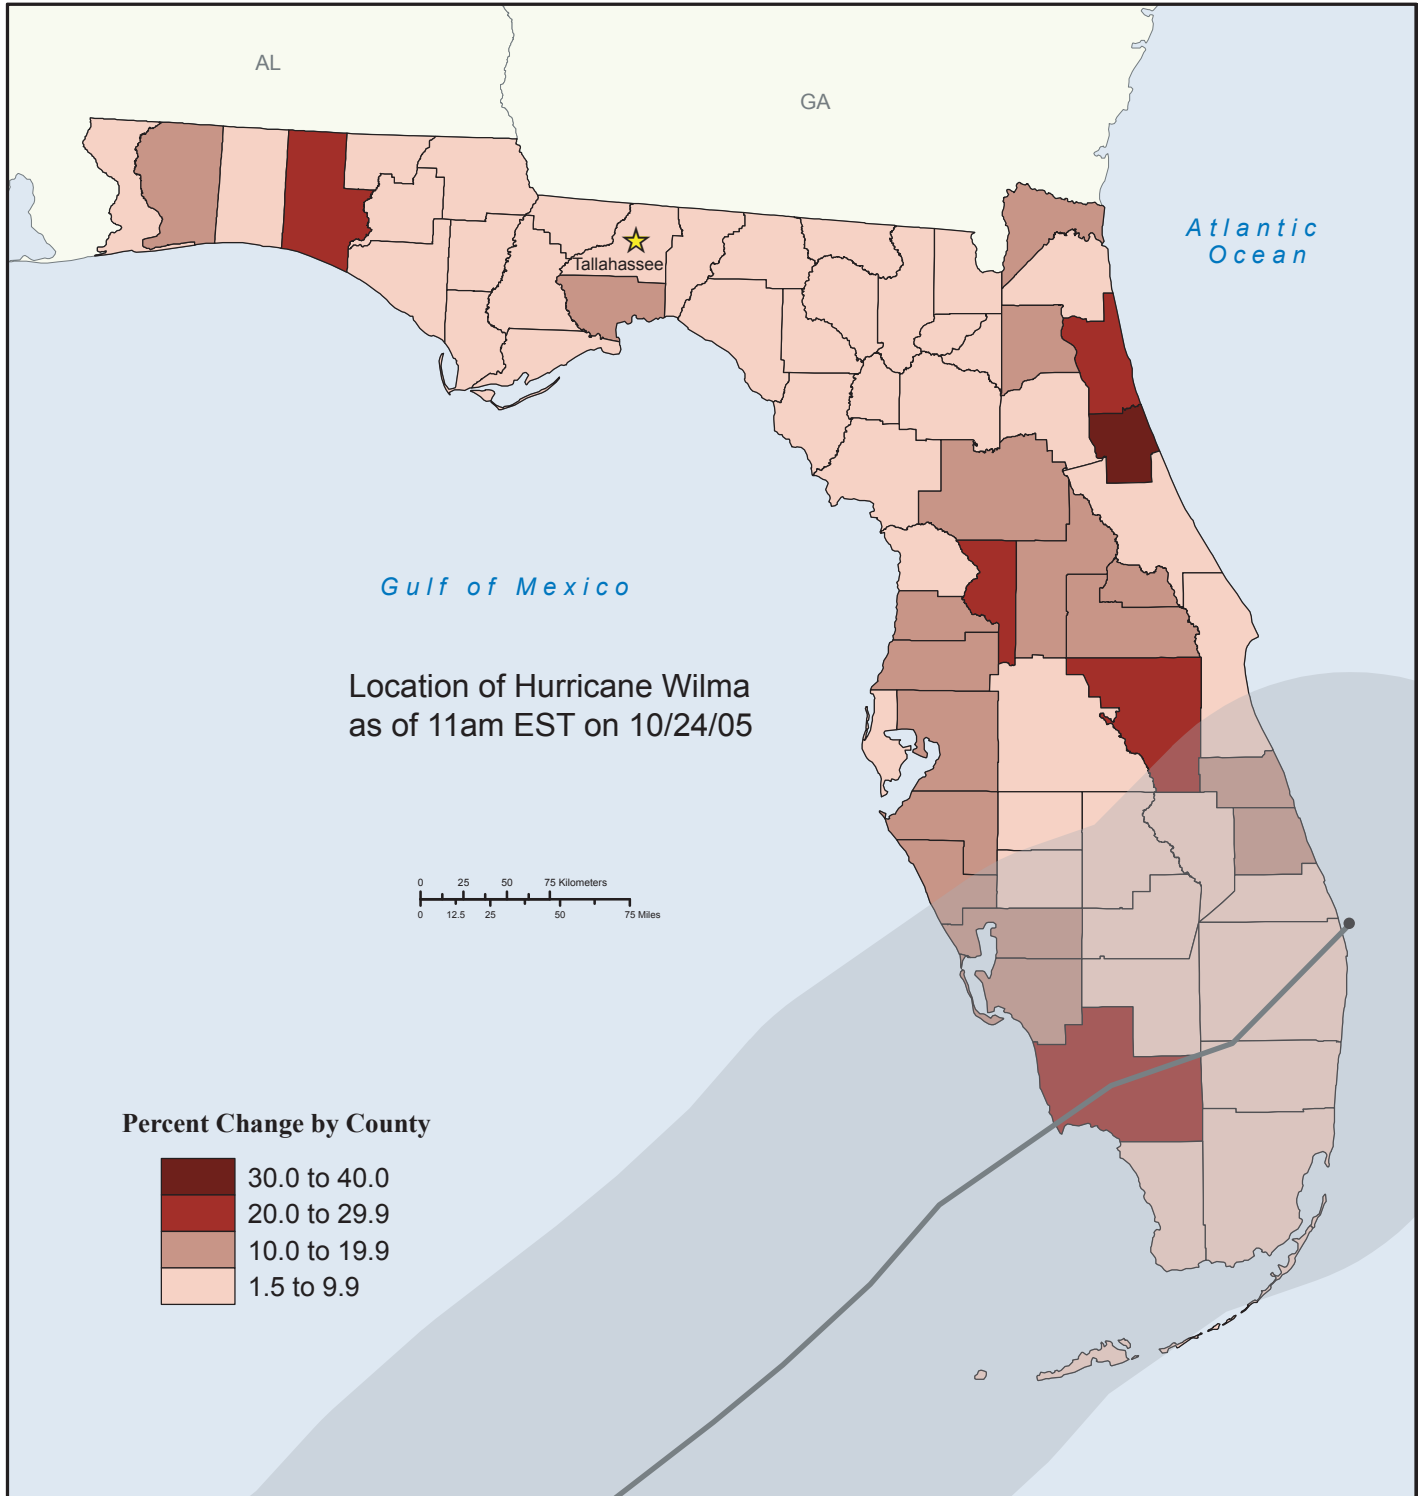

Florida Housing Units Percent Change: 2000 to 2004

Source: U.S. Census Bureau, Cumulative Estimates of Population Change for Counties of Florida: April 1, 2000 to July 1, 2004