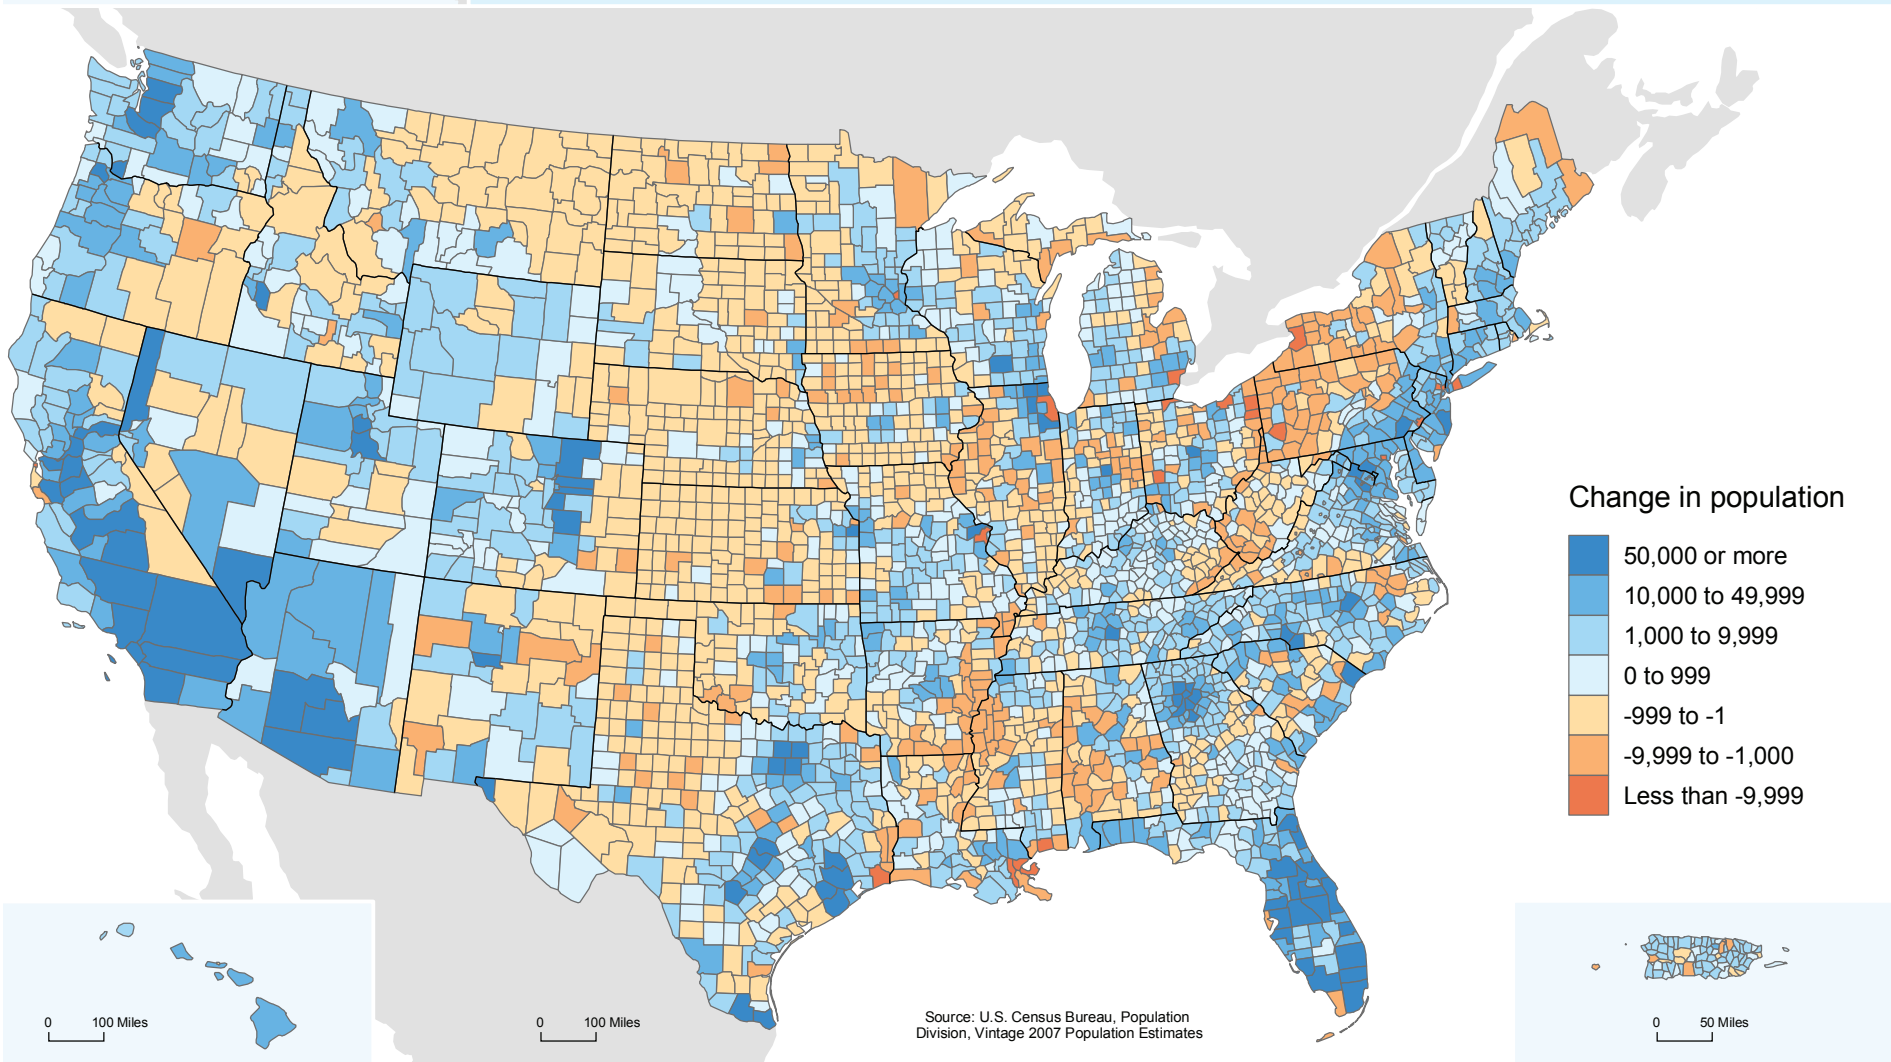

# Numeric Change in Population for Counties and Puerto Rico Municipios: April 1, 2000 to July 1, 2007

### Change in population