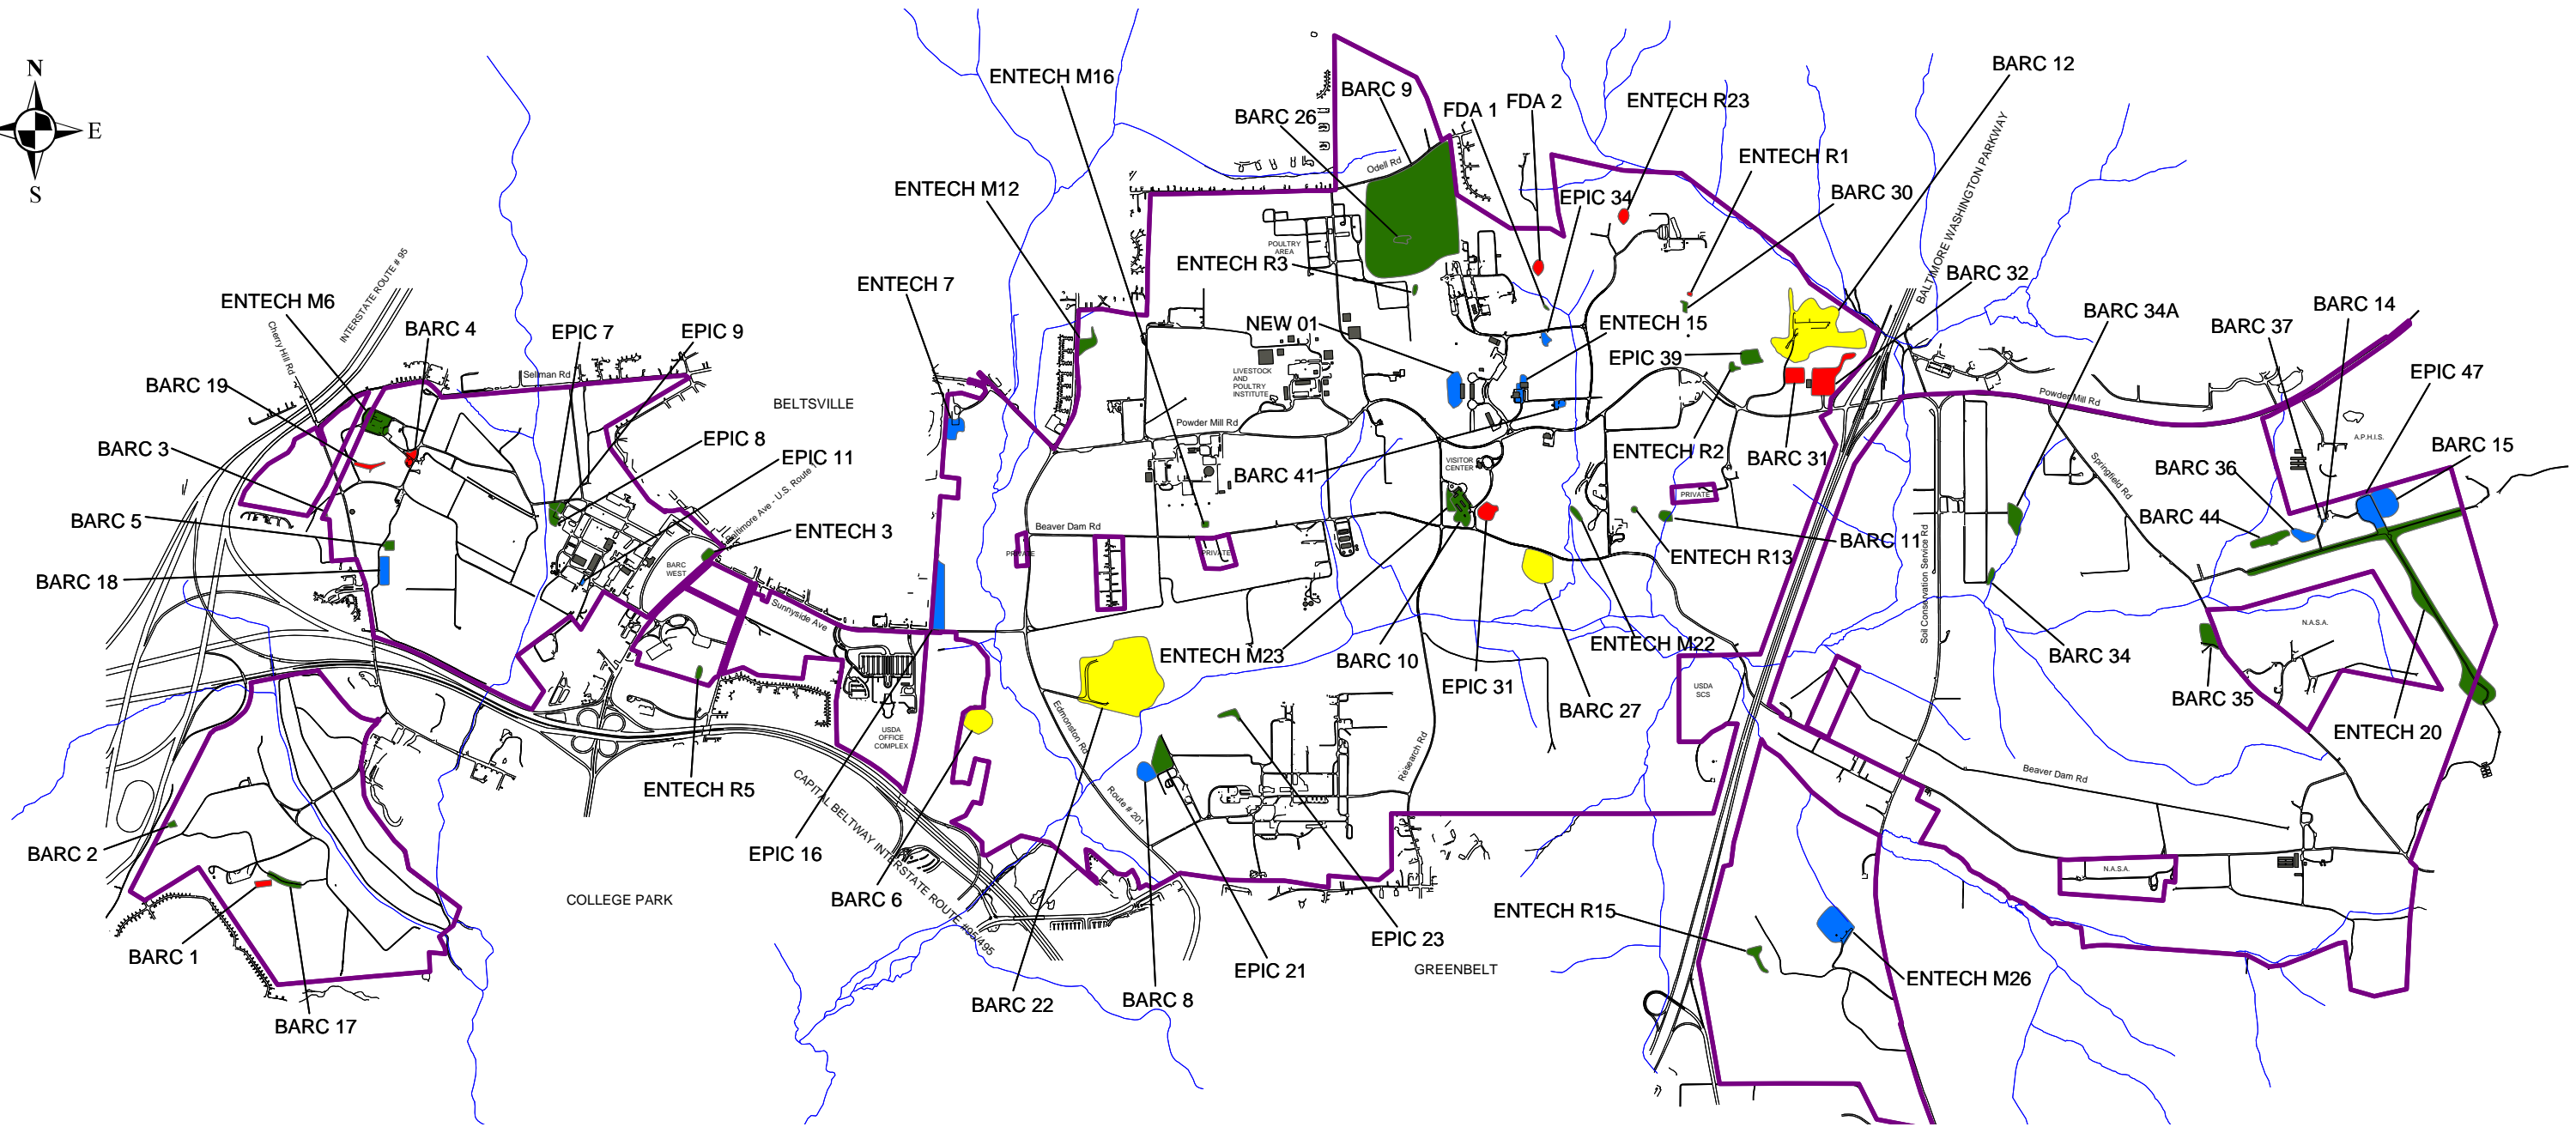

Beltsville Agricultural Research Center (BARC)

Potential Environmental Areas of Concern

Status of Investigations as of June 1, 2005

- Initial site screening completed; further investigation in progress
- Site screening completed; no further action necessary

- Additional Cleanup Needed
- Remedial investigation in progress

Note: Initial site screening has been completed at all sites. Site screening evaluates human health risks for each site individually. A separate ecological risk evaluation is in progress on a facility-wide basis.