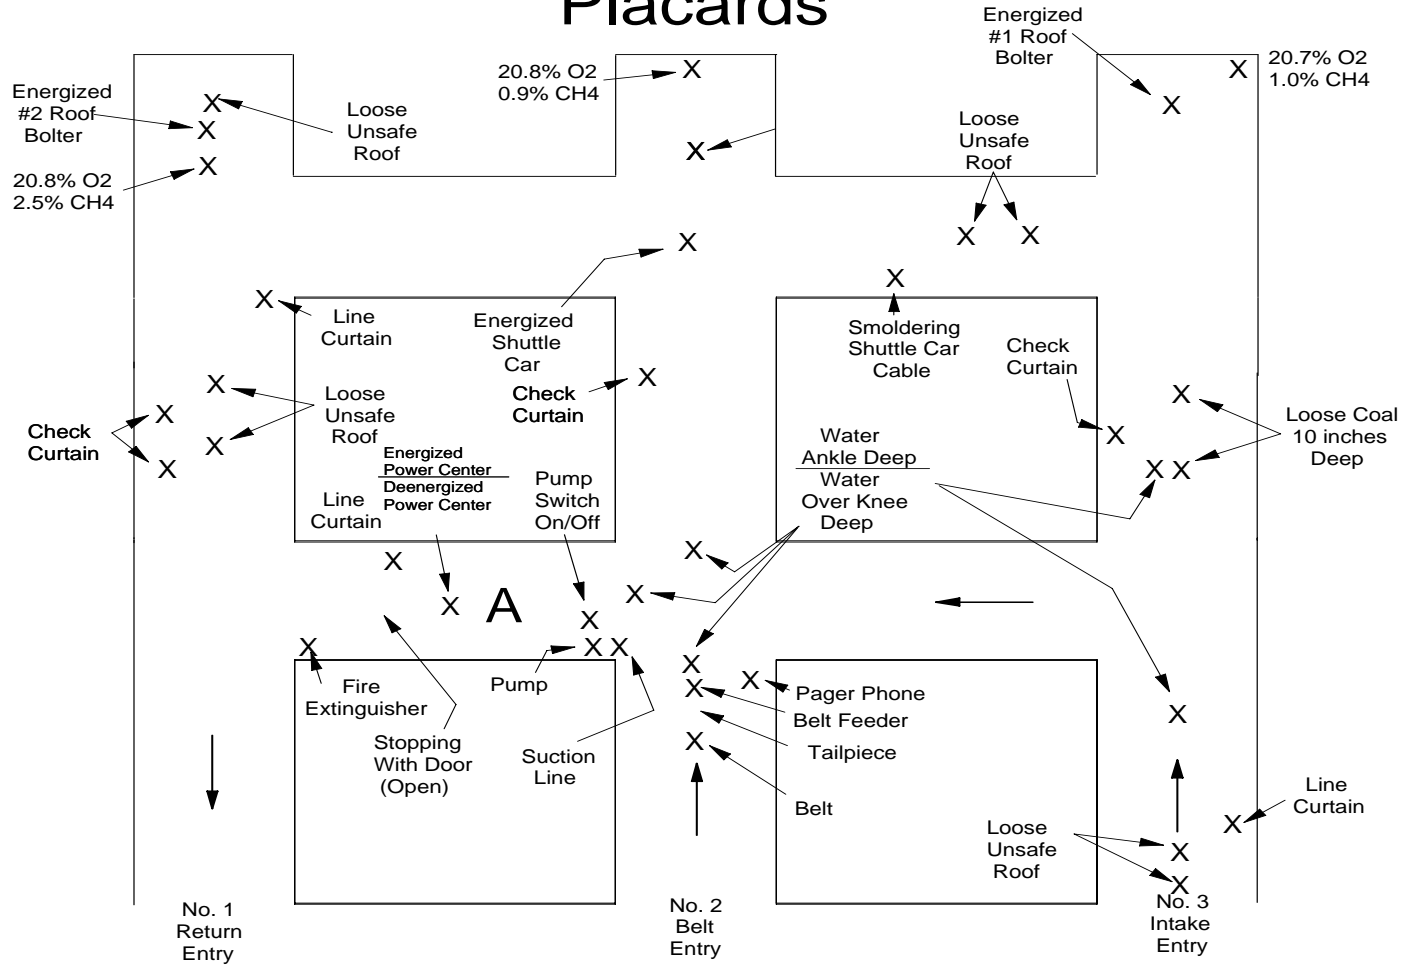

**2007  
NATIONAL  
PRESHIFT CONTEST**  
Field Set-Up (Floor Tape)

# 2007 NATIONAL PRESHIFT CONTEST Placards

- On / Off X X Continuous Miner Breaker
- On / Off X X #1 Roof Bolter Breaker
- On / Off X X #2 Roof Bolter Breaker
- On / Off X X Shuttle Car Breaker
- On / Off X X Pump Breaker