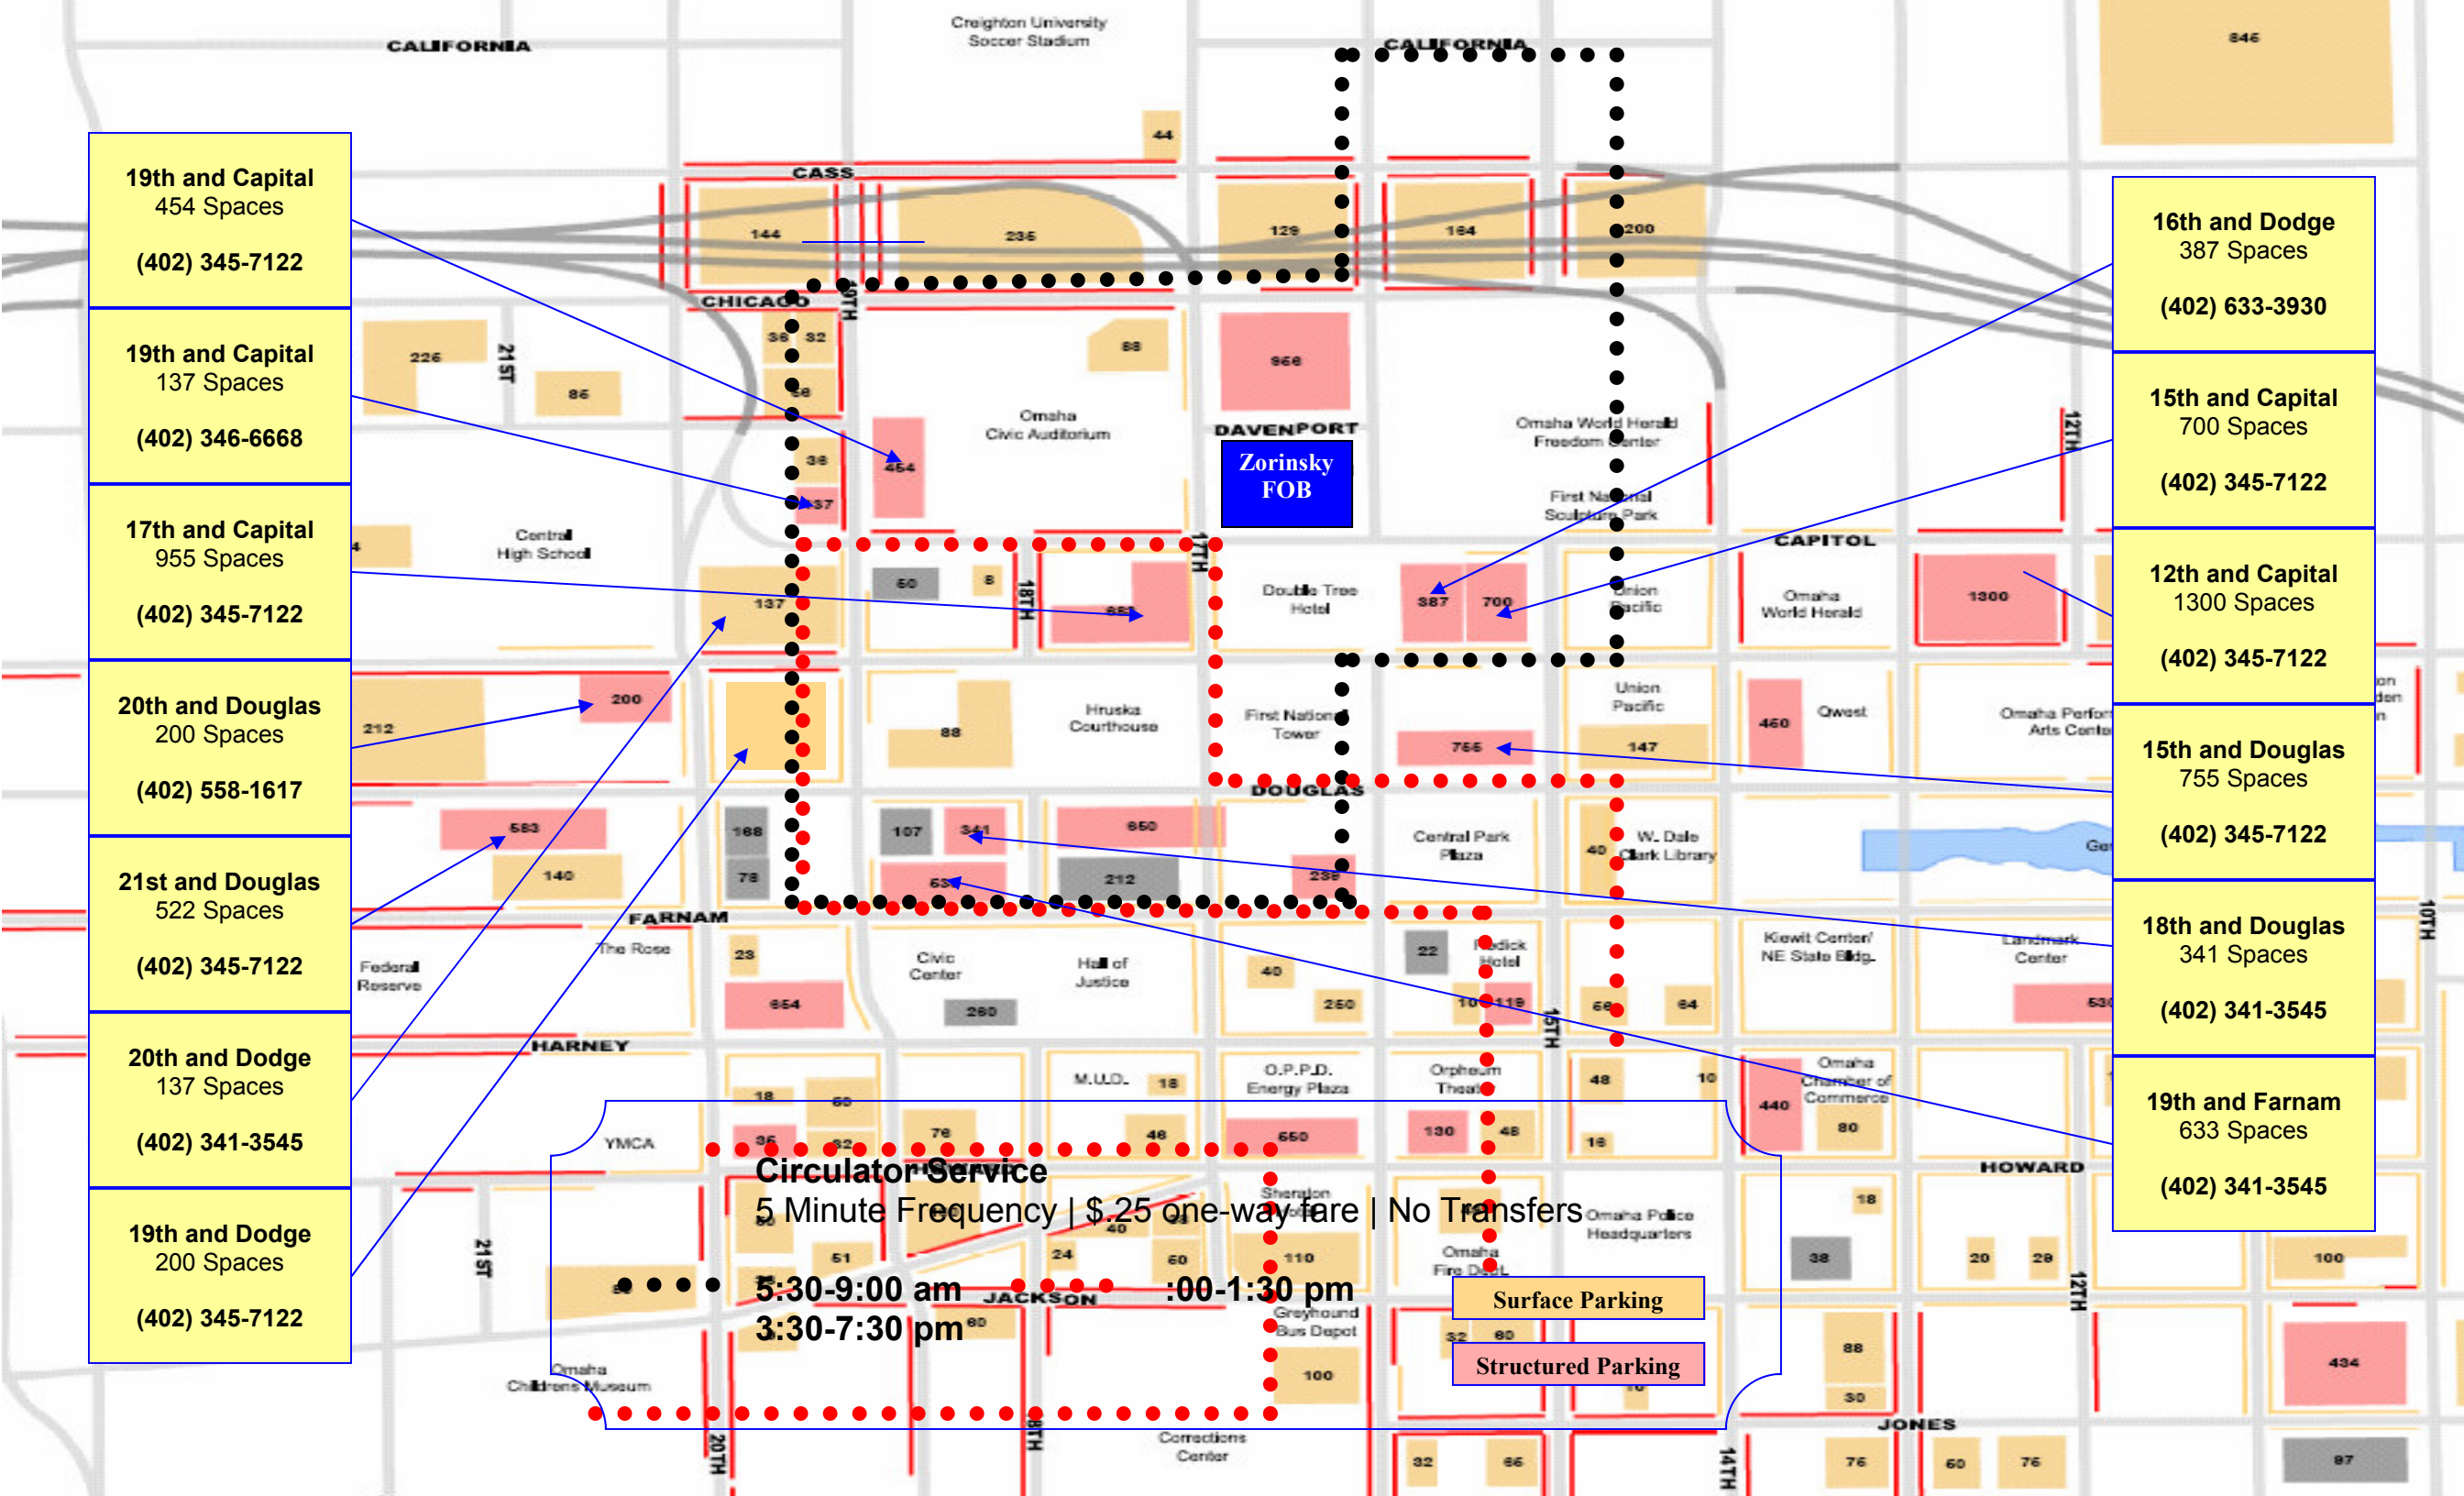

- 19th and Capital
454 Spaces
(402) 345-7122
- 19th and Capital
137 Spaces
(402) 346-6668
- 17th and Capital
955 Spaces
(402) 345-7122
- 20th and Douglas
200 Spaces
(402) 558-1617
- 21st and Douglas
522 Spaces
(402) 345-7122
- 20th and Dodge
137 Spaces
(402) 341-3545
- 19th and Dodge
200 Spaces
(402) 345-7122

Circulator Service
 5 Minute Frequency | \$.25 one-way fare | No Transfers

5:30-9:00 am :00-1:30 pm
 3:30-7:30 pm

Surface Parking
 Structured Parking

17th-19th and Cass
300 Spaces
(402) 345-7122

19th and Davenport
52 Spaces
(402) 346-6668

15th Chicago
164 Spaces
(402) 345-7122

16th and Cass
235 Spaces
(402) 345-7122

15th and Douglas
755 Spaces
(402) 345-7122

17th and Douglas
650 Spaces
(402) 345-3300

Circulator Service
5 Minute Frequency | \$.25 one-way fare | No Transfers
5:30-9:00 am :00-1:30 pm
3:30-7:30 pm

Surface Parking
Structured Parking

Zorinsky
FOB