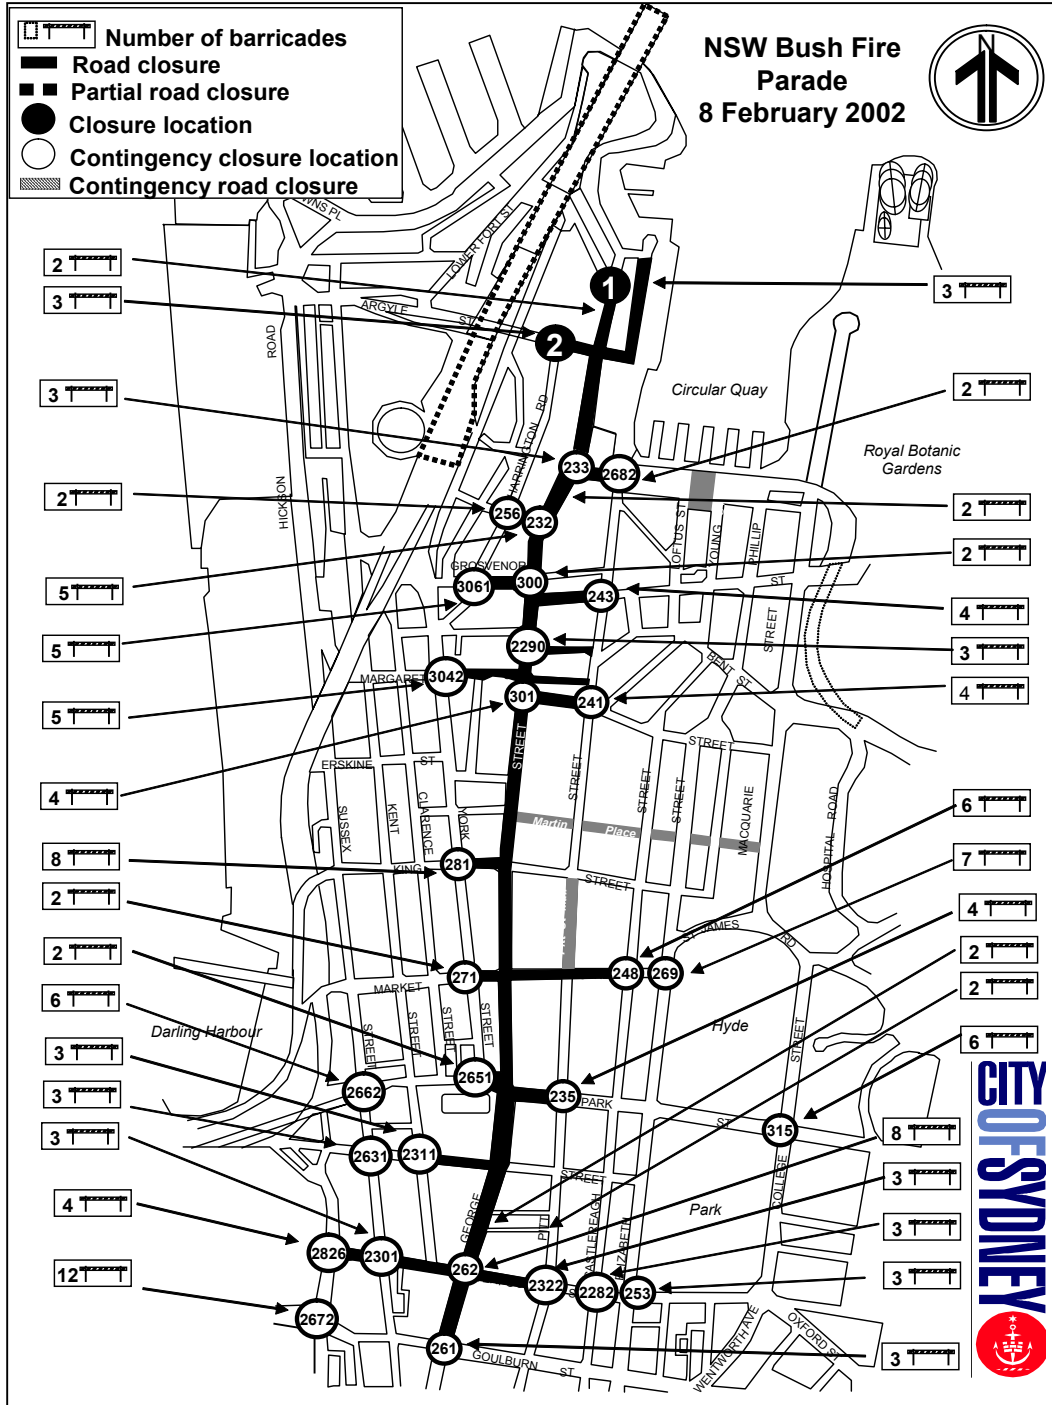

**APPENDIX K
EXAMPLE TRAFFIC CONTROL PLANS**

**STREET CONTROL PLAN
SANTA CLARITA (CA) 4TH OF JULY PARADE**

Source: www.scvleon.com/parade/

INTERSECTION CONTROL PLAN
DAYTONA (FL) SPEEDWEEKS

Source: Reference 18 (Chapter 6)

EQUIPMENT LOCATION PLAN SYDNEY, AUSTRALIA PARADE

Source: Reference 20 (Chapter 6)