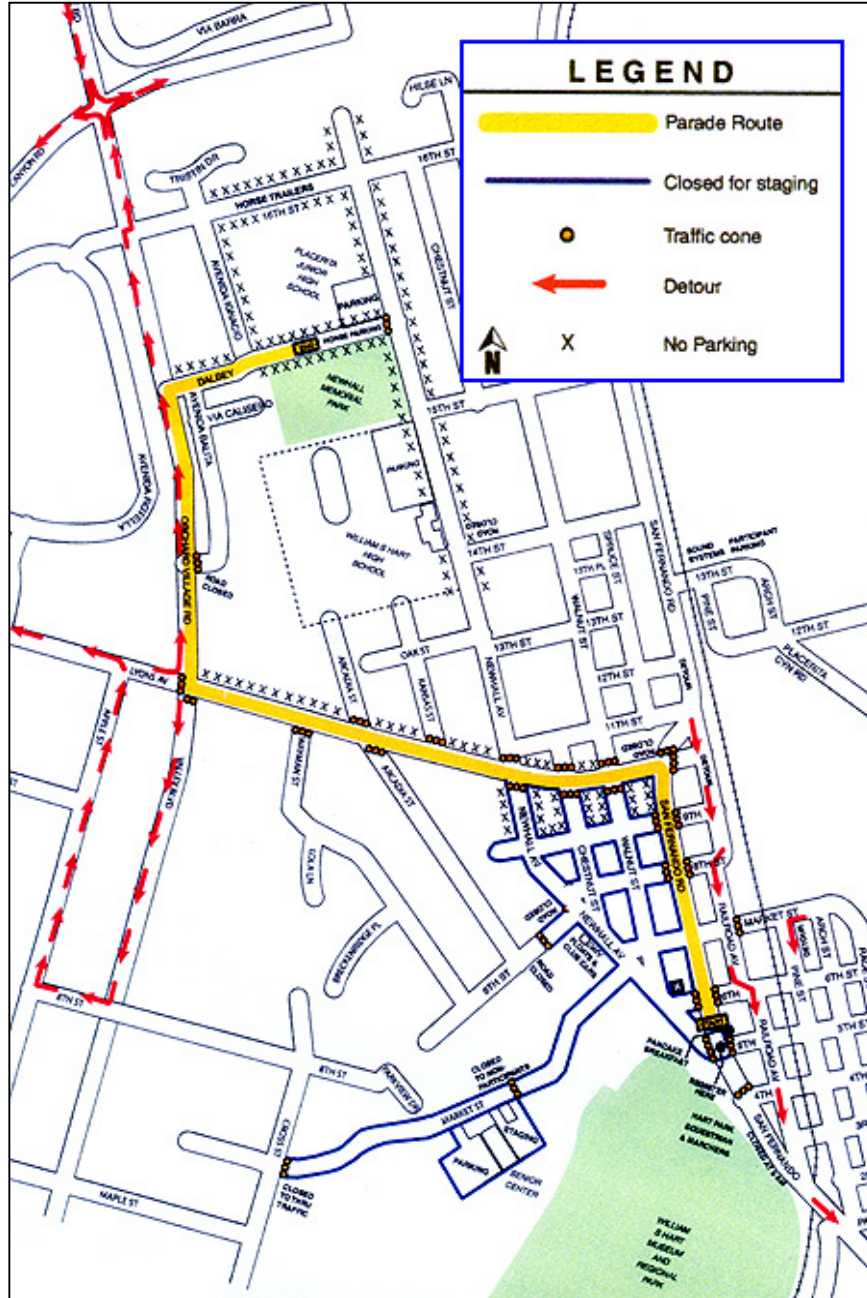

**APPENDIX K
EXAMPLE TRAFFIC CONTROL PLANS**

**STREET CONTROL PLAN
SANTA CLARITA (CA) 4TH OF JULY PARADE**

Source: www.scvleon.com/parade/

INTERSECTION CONTROL PLAN
DAYTONA (FL) SPEEDWEEKS

Source: Reference 18 (Chapter 6)

EQUIPMENT LOCATION PLAN SYDNEY, AUSTRALIA PARADE

Source: Reference 20 (Chapter 6)