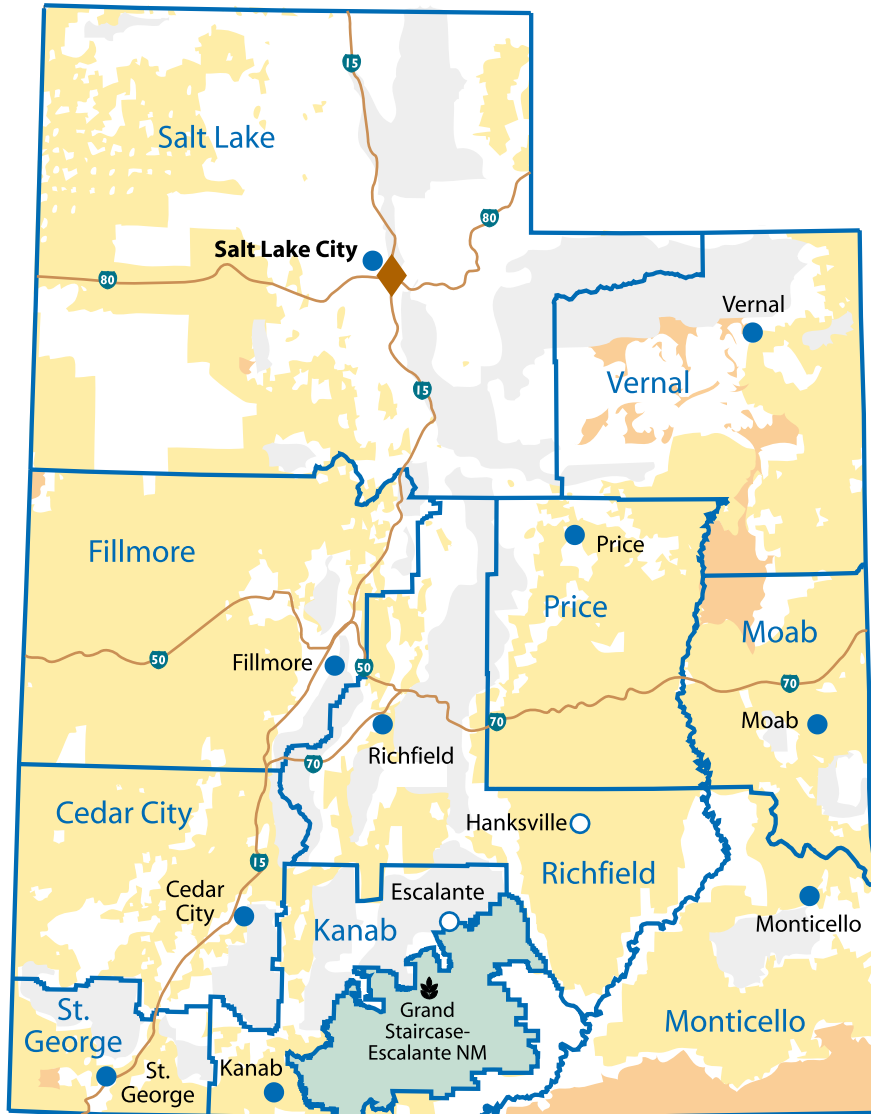

# UTAH

Utah State Office  
 324 South State Street  
 Salt Lake City, UT 84111  
 801-539-4010  
[www.ut.blm.gov](http://www.ut.blm.gov)

22.9 million acres of surface land  
 33.9 million acres of subsurface mineral estate underlying Federal surface land  
 2.3 million acres of tribal lands where the BLM has trust responsibility for mineral operations  
 1.2 million acres of subsurface mineral estate underlying privately owned land (not shown on map)

- BLM-managed lands
- BLM-administered minerals underlying Federal surface (excluding National Park Service and Fish and Wildlife Service units)
- Tribal lands where the BLM has trust responsibility for mineral operations
- BLM State Office
- BLM Field Offices
- BLM Field Stations
- BLM Field Office Boundaries
- Major Highways
- BLM National Monument