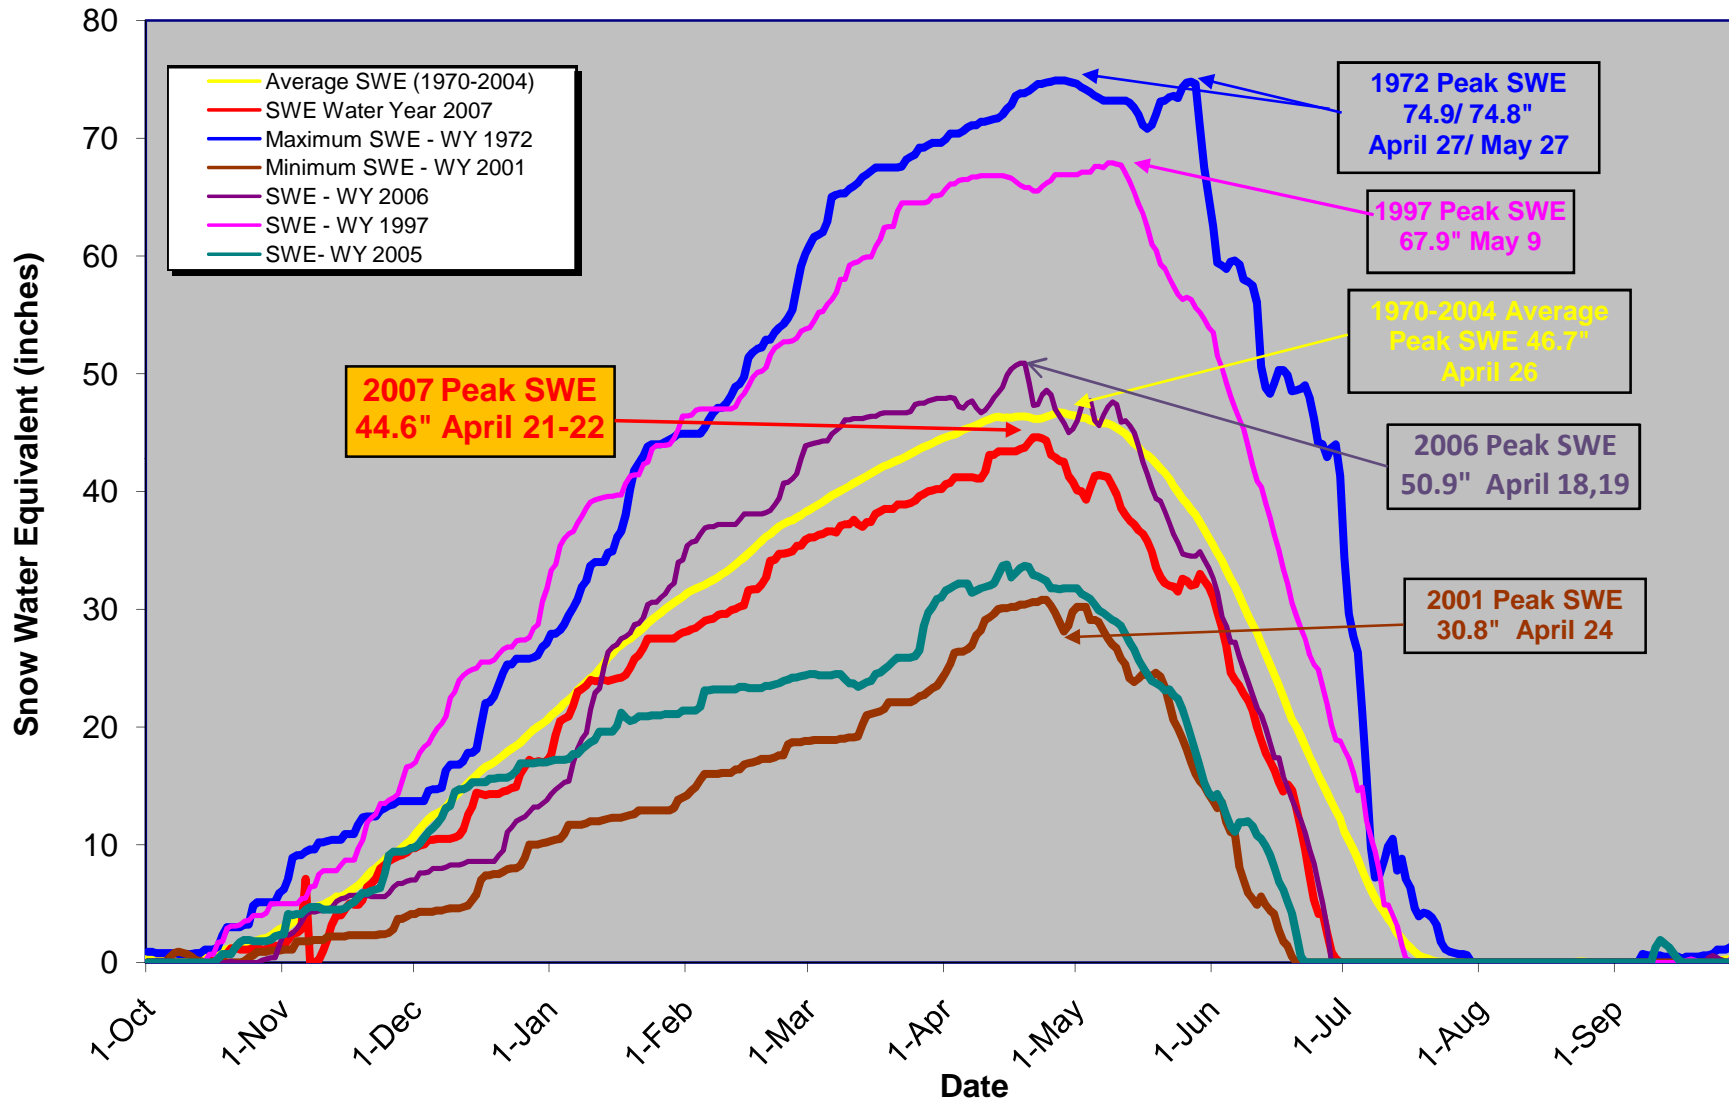

Snow Water Equivalent (SWE) at Flattop Mtn. Elevation 6,300 ft.

SWE, Snow Depth & Average Temperature Water Year 2007 at Flattop Mtn. SNOTEL (Elev. 6,300 ft.)