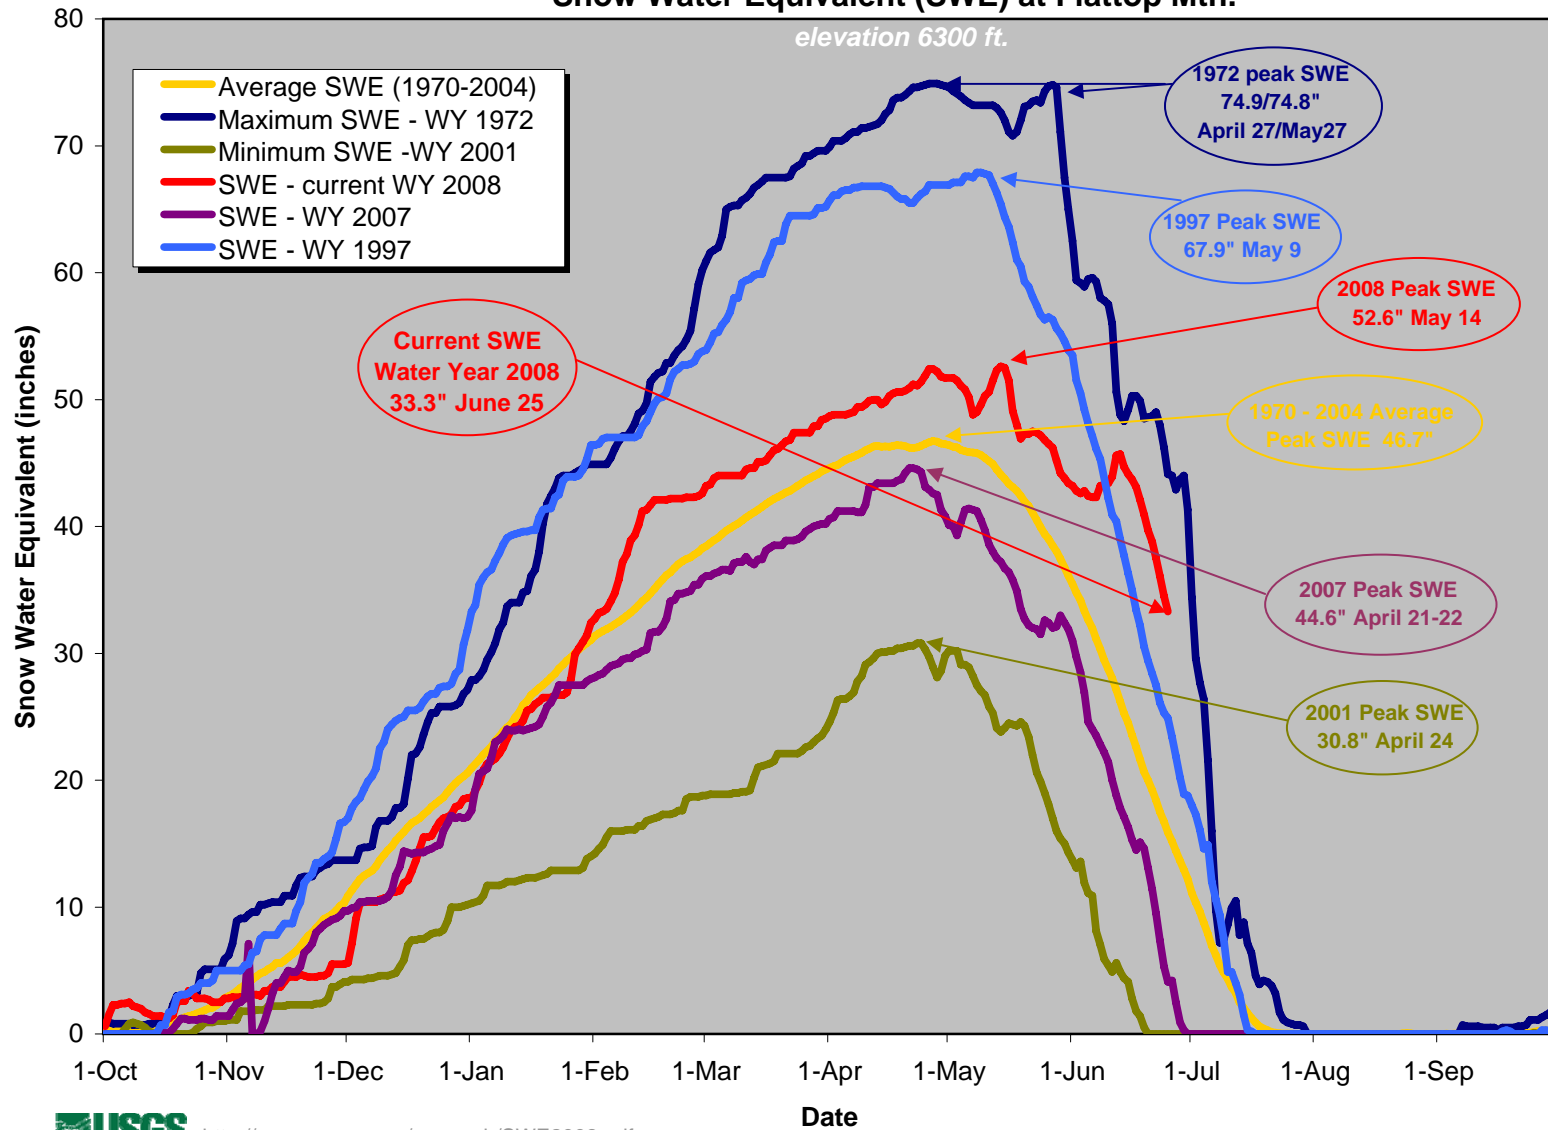

Snow Water Equivalent (SWE) at Flattop Mtn.

elevation 6300 ft.

<http://nrmcs.usgs.gov/research/SWE2008.pdf>

Flattop SNOTEL 2008