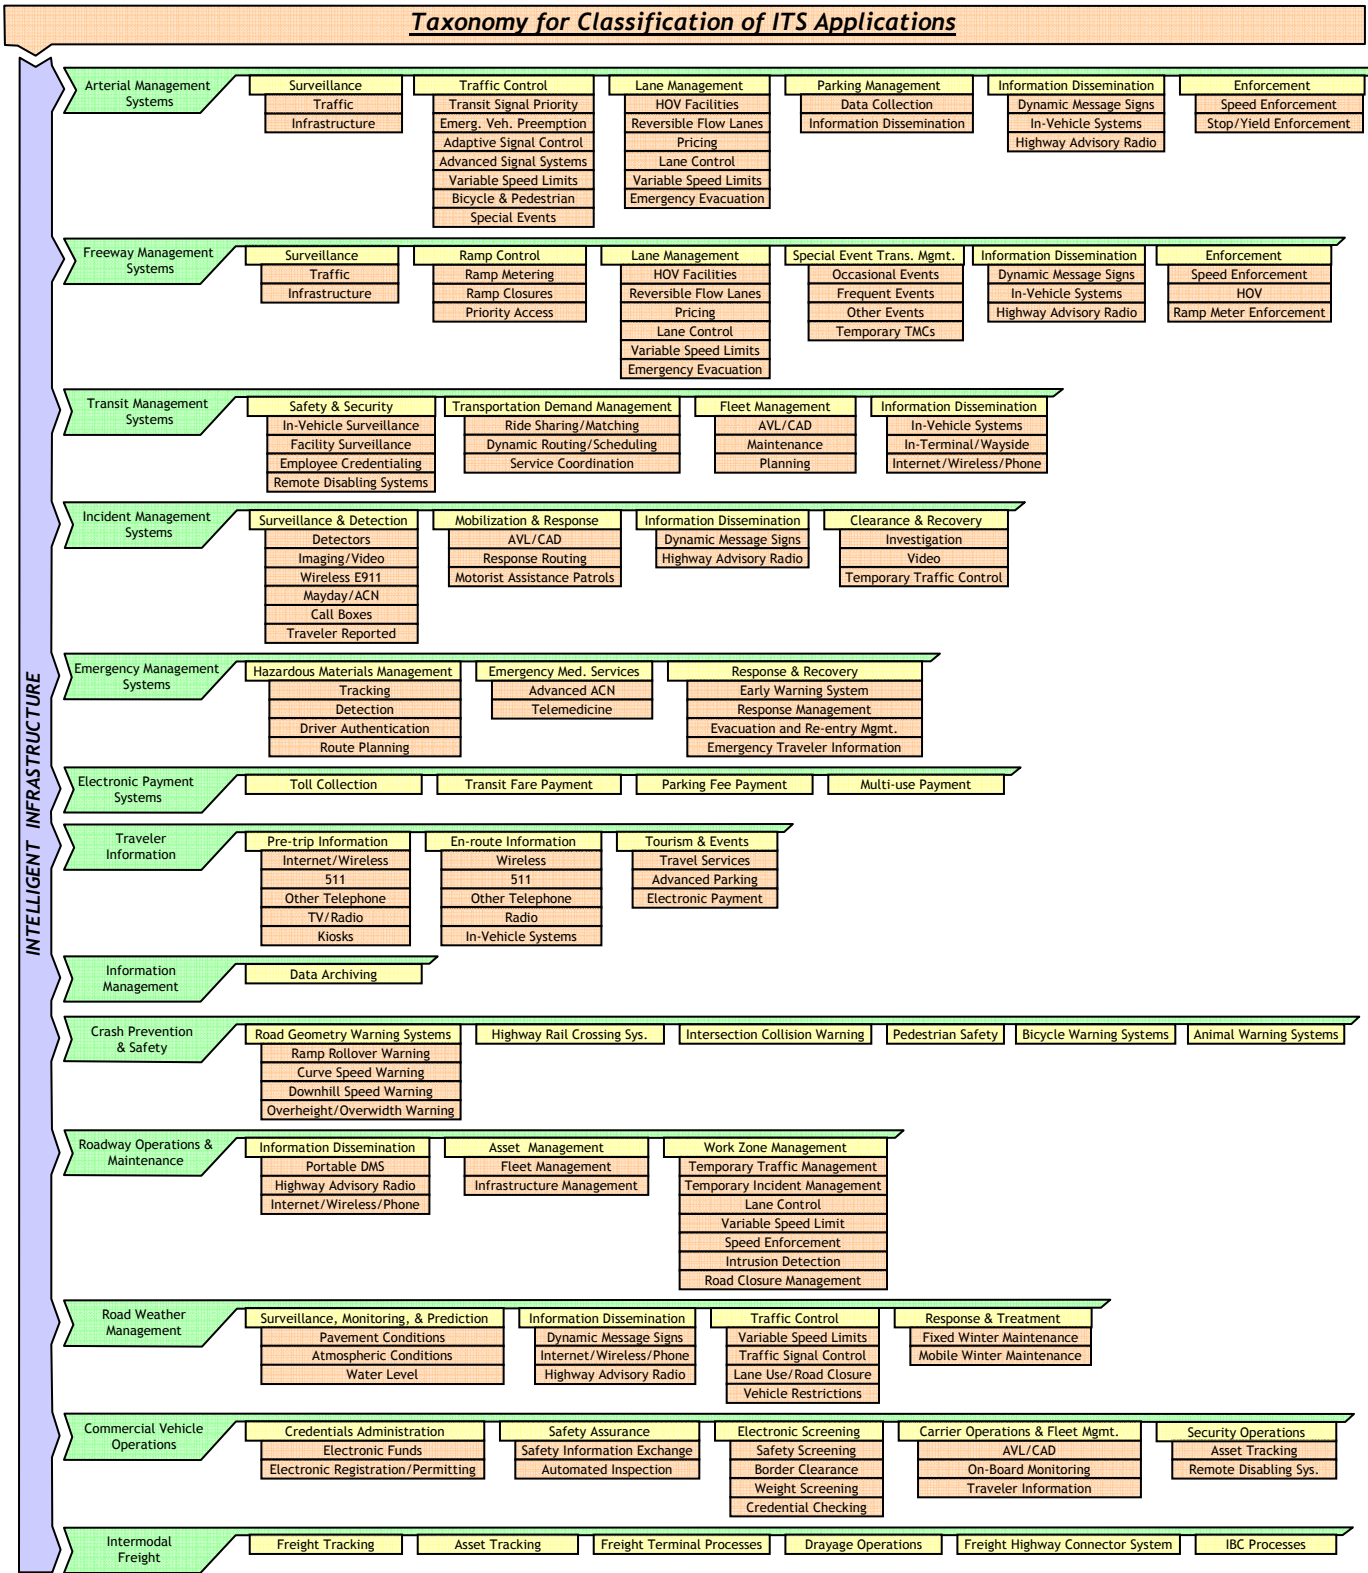

INTELLIGENT TRANSPORTATION SYSTEMS

Taxonomy for Classification of ITS Applications

ACRONYM LISTING

AVL = Automatic Vehicle Location
 CAD = Computer Aided Dispatch
 DMS = Dynamic Message Signs
 HOV = High Occupancy Vehicles
 IBC = International Border Crossing
 TMC = Transportation Management Center

Center for Information and
 Telecommunications Technologies

May 2005

Taxonomy for Classification of ITS Applications

INTELLIGENT VEHICLES

ACRONYM LISTING

ACN = Automated Collision Notification

Center for Information and
Telecommunications Technologies

May 2005