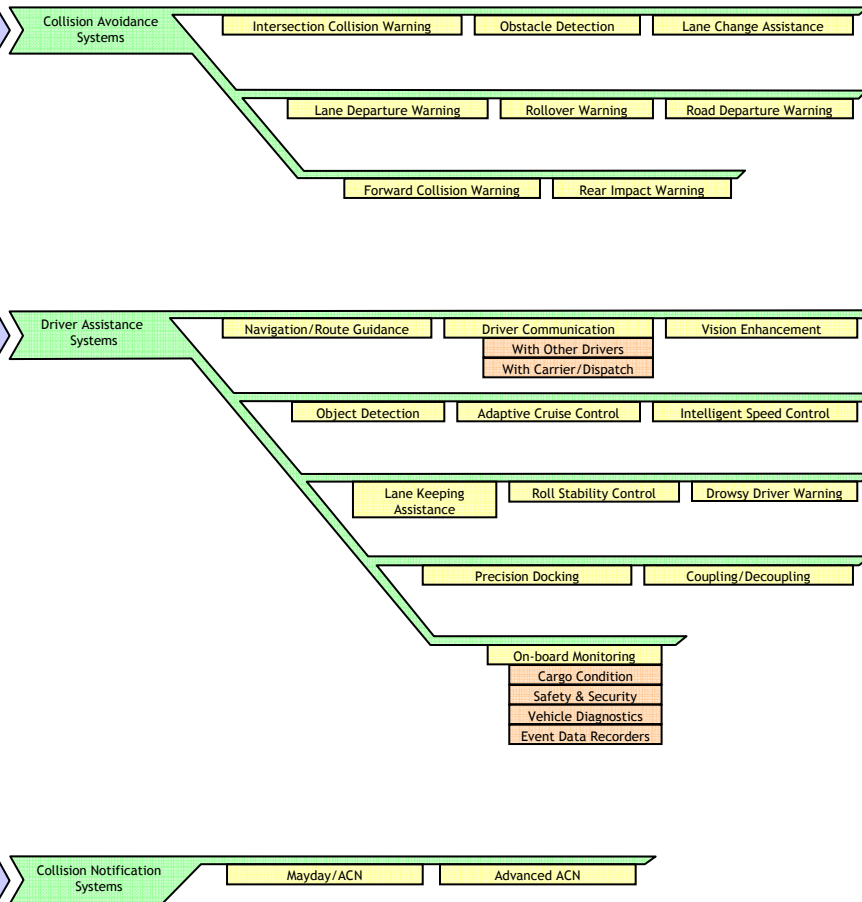

INTELLIGENT TRANSPORTATION SYSTEMS

Taxonomy for Classification of ITS Applications

ACRONYM LISTING

AVL = Automatic Vehicle Location
 CAD = Computer Aided Dispatch
 DMS = Dynamic Message Signs
 HOV = High Occupancy Vehicles
 IBC = International Border Crossing
 TMC = Transportation Management Center

Center for Information and
 Telecommunications Technologies

May 2005

Taxonomy for Classification of ITS Applications

INTELLIGENT VEHICLES

ACRONYM LISTING

ACN = Automated Collision Notification

Center for Information and
Telecommunications Technologies

May 2005