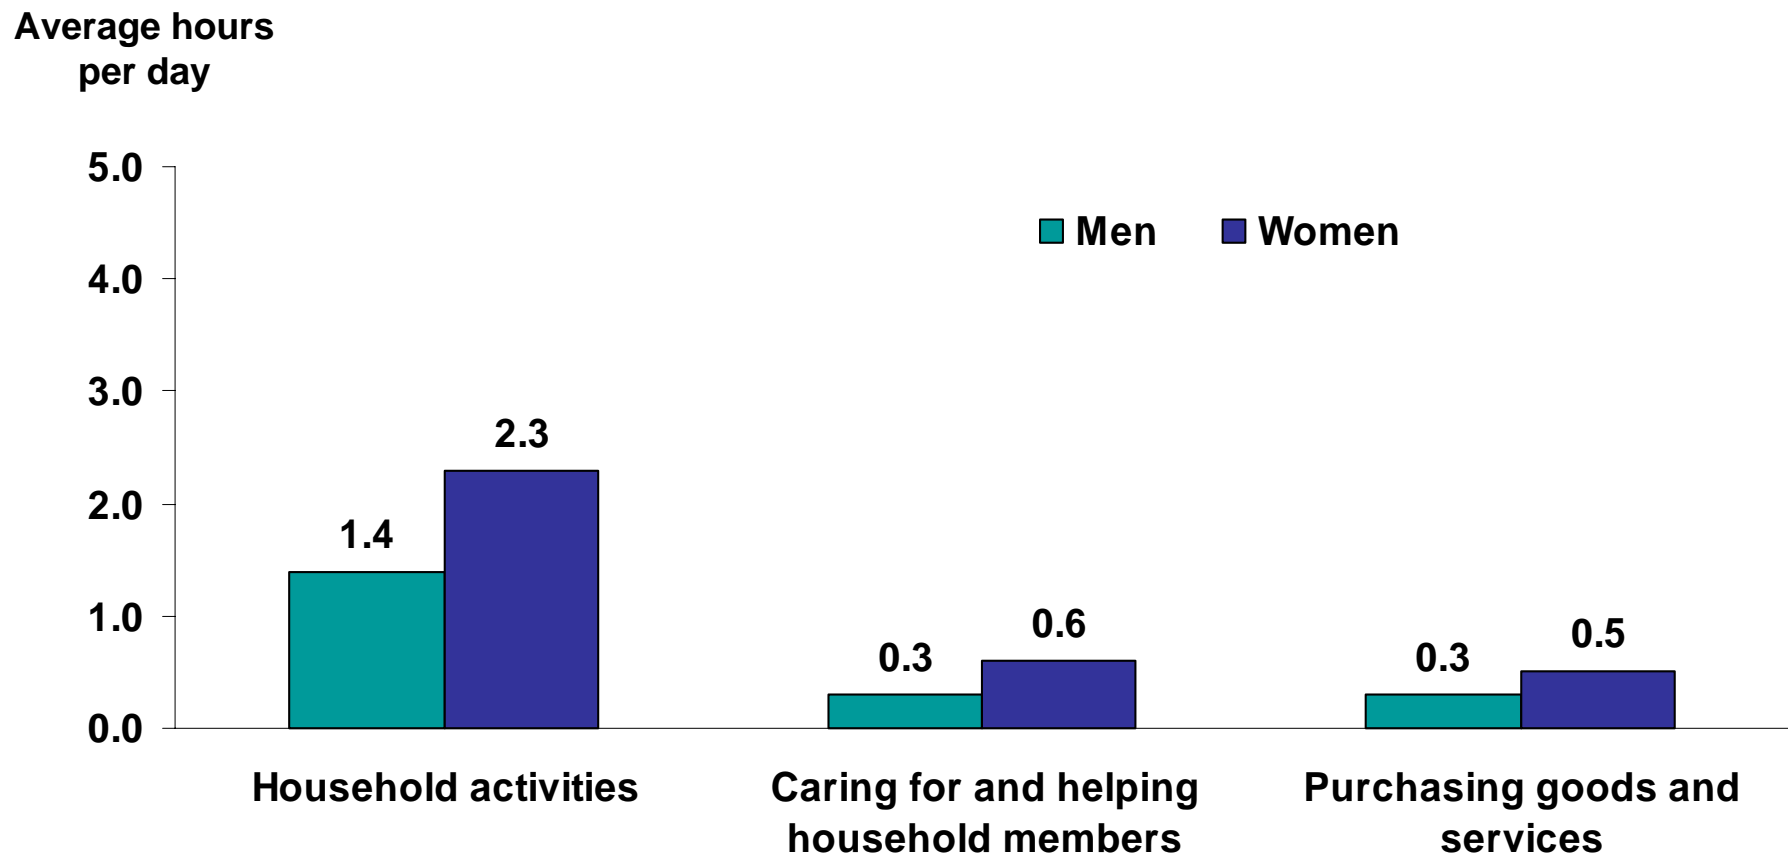

# Average hours per day men and women spent in various activities

---

NOTE: Data include all noninstitutionalized persons age 15 and over. Data include all days of the week and are annual averages for 2006. Travel related to these activities is not included in these estimates.

SOURCE: Bureau of Labor Statistics