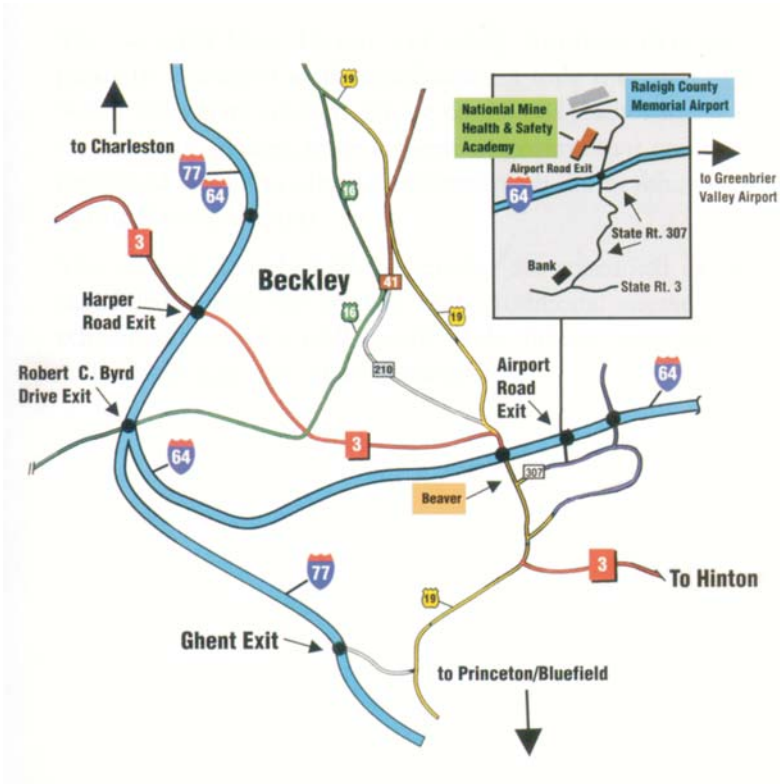

Route Map to the Academy

Arriving from the NORTH

- ◆ When using U.S. 19 South, go to and follow I-77 South, exit at I-64 East
- ◆ Follow I-64 to EXIT 125B, Airport Road
- ◆ Academy is 1 mile on left

Arriving from the EAST

- ◆ When using I-64 West, use Exit 125, Beaver/Airport Road
- ◆ Turn RIGHT at bottom of ramp
- ◆ Academy is 1 mile on left

Arriving from the SOUTH

- ◆ When using I-77 North, exit and follow I-64 East
- ◆ Use EXIT 125B, Airport Road
- ◆ Academy is 1 mile on left

Arriving from the WEST

- ◆ When using I-64 East, use Exit 125B, Airport Road
- ◆ Academy is 1 mile on left