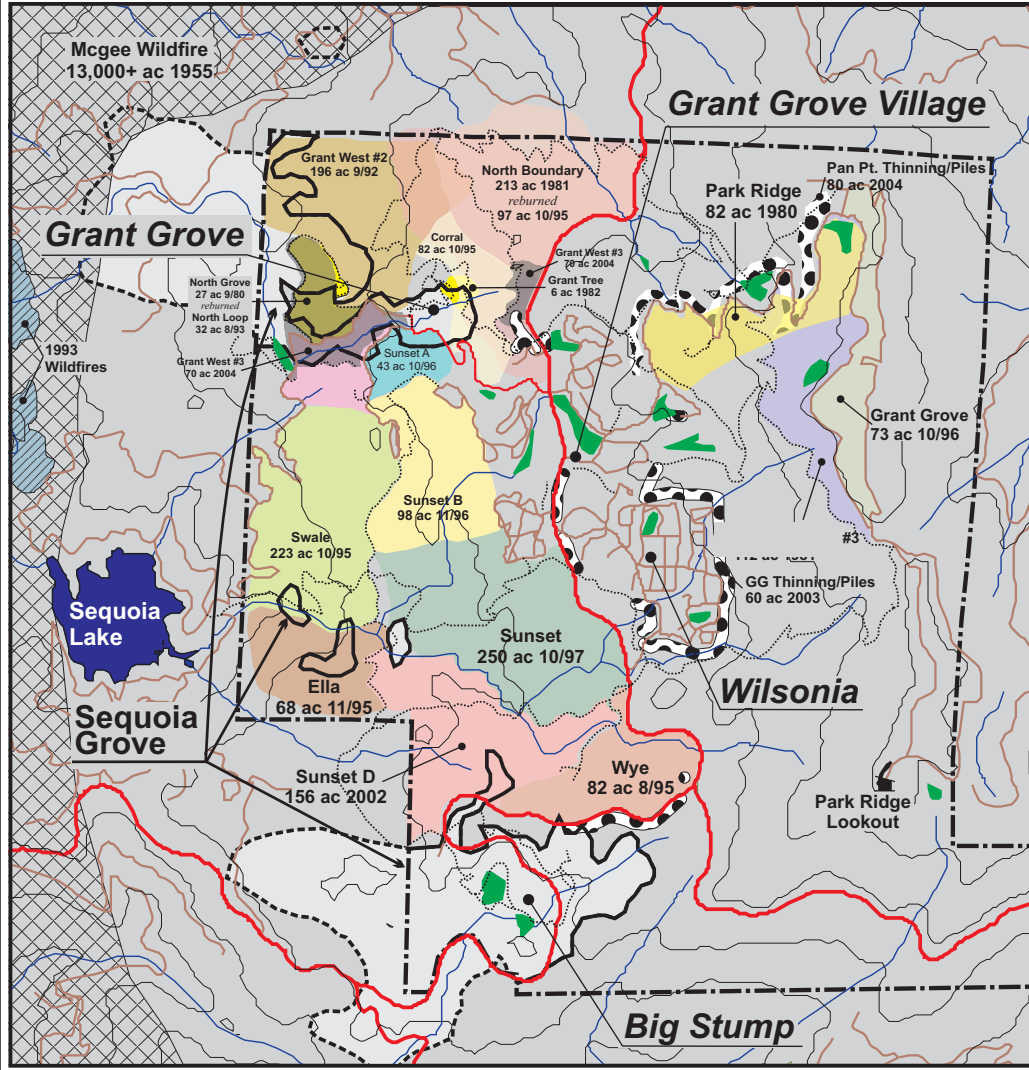

Burned Areas - Grant Grove

Map Prepared: 7-13-2005, ICC

KINGS CANYON NATIONAL PARK

SEQUOIA GROVES SHOWN IN LIGHT GRAY WITH HEAVY BLACK OUTLINE (GROVE BOUNDARIES NOT SHOWN OUTSIDE PARK).