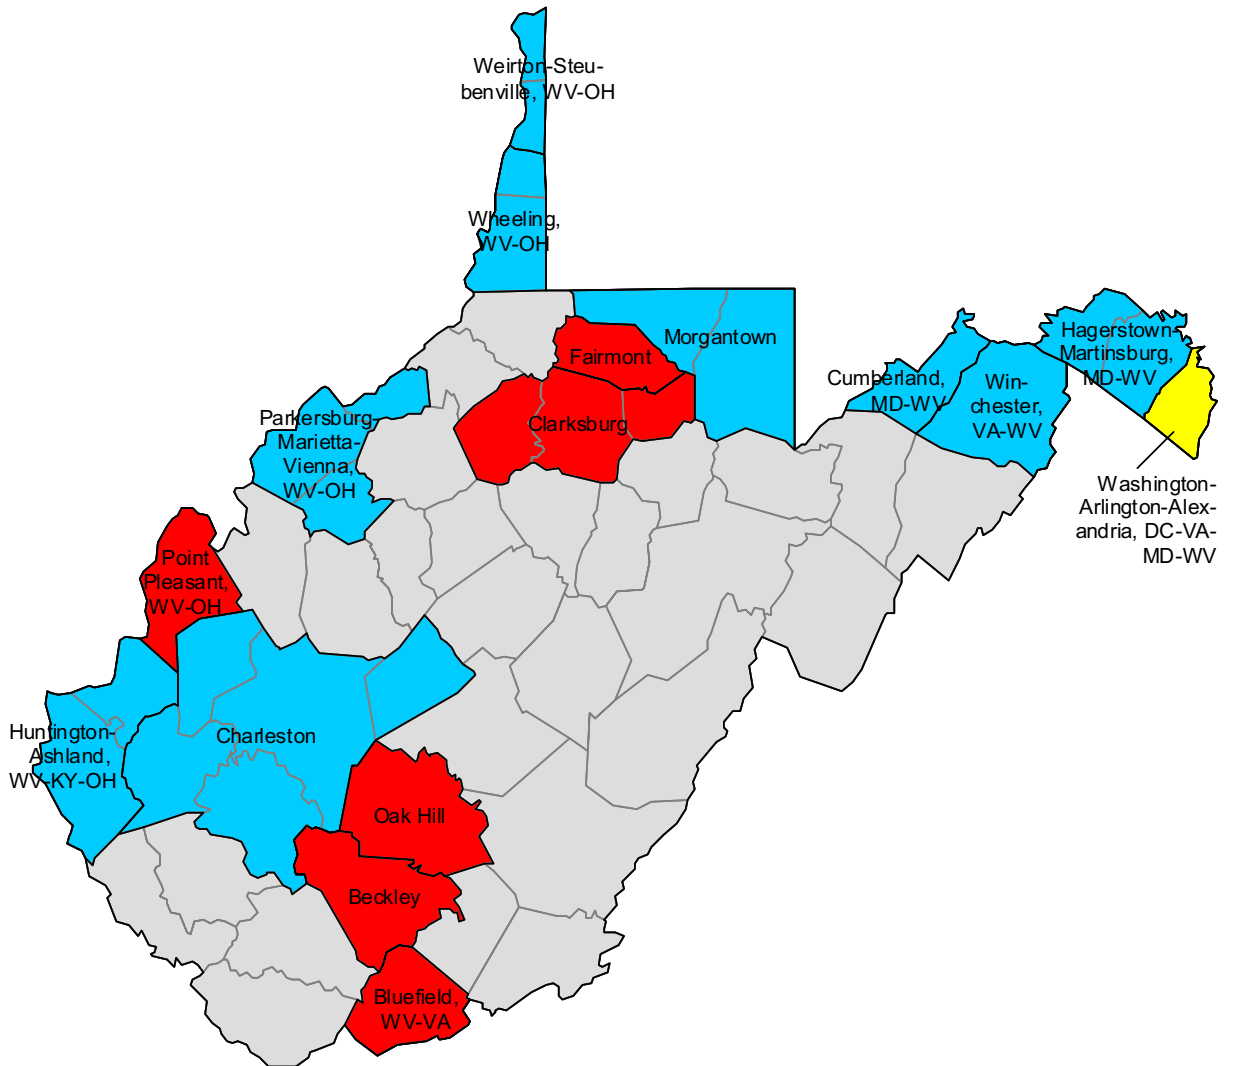

2000-based metropolitan and micropolitan areas in West Virginia

- Metropolitan areas
- Metropolitan divisions
- Micropolitan areas
- Outside CBSA