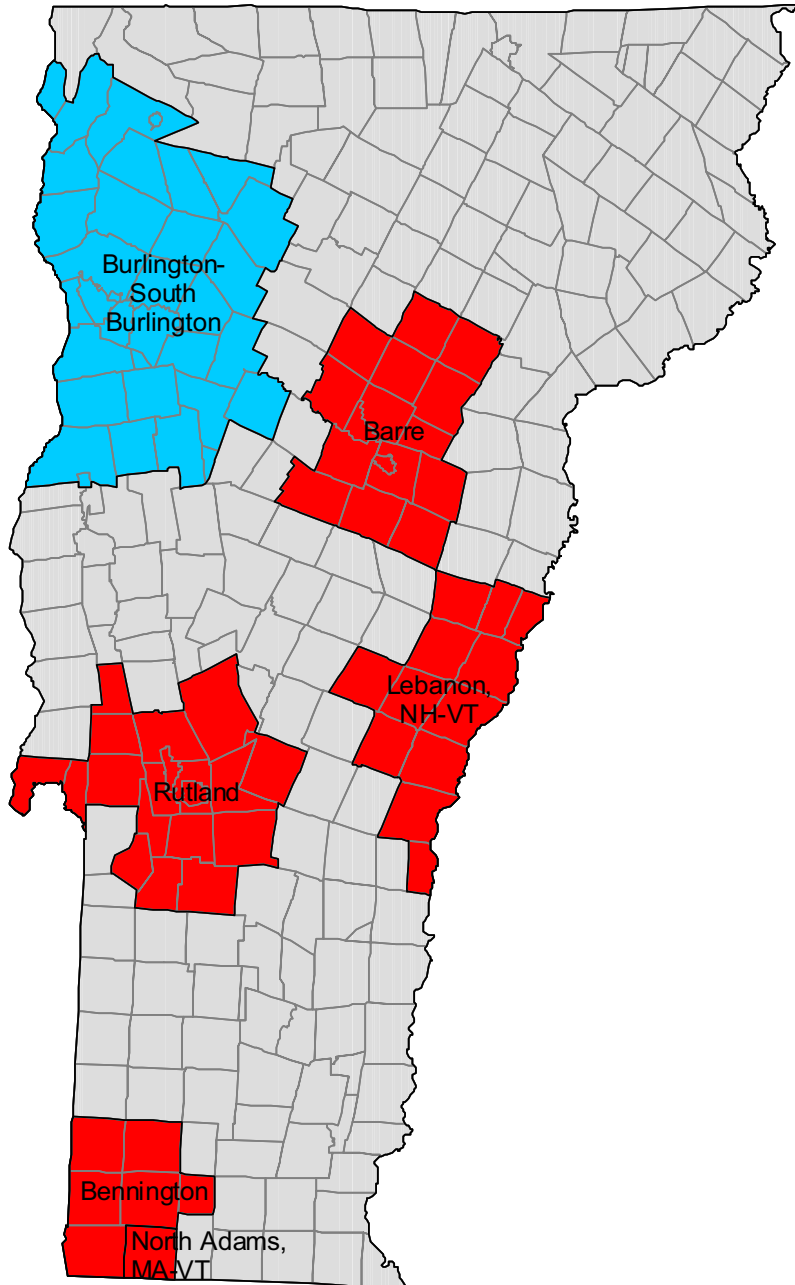

2000-based metropolitan and micropolitan areas in Kansas

2000-based metropolitan and micropolitan areas in Kentucky

2000-based metropolitan and micropolitan areas in Louisiana

2000-based NECTAs in Maine

2000-based metropolitan and micropolitan areas in Maryland and the District of Columbia

2000-based metropolitan and micropolitan areas in Oklahoma

2000-based metropolitan and micropolitan areas in Oregon

2000-based metropolitan and micropolitan areas in Pennsylvania

- New York-Newark-Edison, NY-NJ-PA MSA
- Philadelphia-Camden-Wilmington, PA-NJ-DE-MD MSA
- Other MSAs

2000-based metropolitan and micropolitan areas in South Carolina

-  Metropolitan areas
-  Micropolitan areas
-  Outside CBSA

2000-based metropolitan and micropolitan areas in South Dakota

2000-based metropolitan and micropolitan areas in Tennessee

-  Metropolitan areas
-  Micropolitan areas
-  Outside CBSA

2000-based metropolitan and micropolitan areas in Utah

2000-based NECTAs in Vermont

2000-based metropolitan and micropolitan areas in Virginia

-  Metropolitan areas
-  Metropolitan divisions
-  Micropolitan areas
-  Outside CBSA