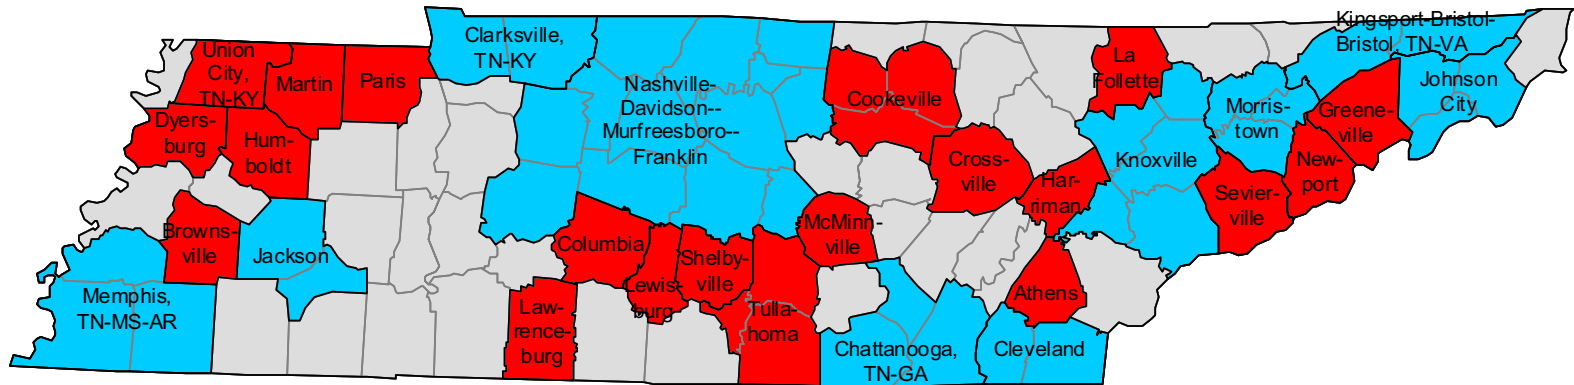

2000-based metropolitan and micropolitan areas in Kansas

2000-based metropolitan and micropolitan areas in Kentucky

2000-based metropolitan and micropolitan areas in Louisiana

2000-based NECTAs in Maine

2000-based metropolitan and micropolitan areas in Maryland and the District of Columbia

- Micropolitan areas
- Outside CBSA

2000-based metropolitan and micropolitan areas in Puerto Rico

- Metropolitan areas
- Micropolitan areas
- Outside CBSA

2000-based NECTAs in Rhode Island

-  Metropolitan NECTAs
-  Outside CBSA

2000-based metropolitan and micropolitan areas in South Carolina

-  Metropolitan areas
-  Micropolitan areas
-  Outside CBSA

2000-based metropolitan and micropolitan areas in South Dakota

2000-based metropolitan and micropolitan areas in Tennessee

-  Metropolitan areas
-  Micropolitan areas
-  Outside CBSA

2000-based metropolitan and micropolitan areas in Utah

2000-based NECTAs in Vermont

2000-based metropolitan and micropolitan areas in Virginia

-  Metropolitan areas
-  Metropolitan divisions
-  Micropolitan areas
-  Outside CBSA