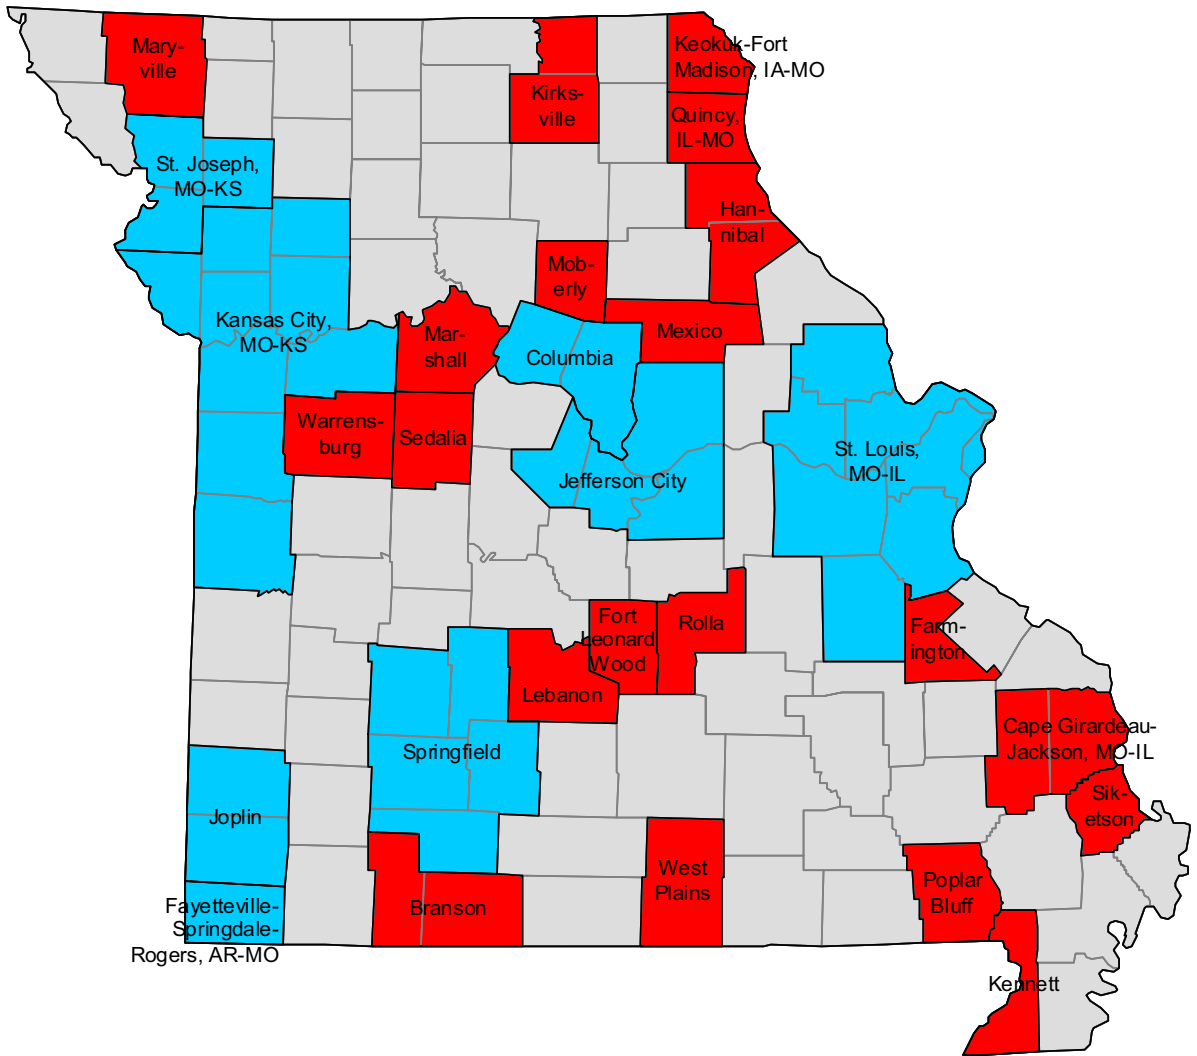

2000-based metropolitan and micropolitan areas in Kansas

2000-based metropolitan and micropolitan areas in Kentucky

2000-based metropolitan and micropolitan areas in Louisiana

2000-based NECTAs in Maine

2000-based metropolitan and micropolitan areas in Maryland and the District of Columbia

-  Metropolitan areas
-  Metropolitan divisions
-  Micropolitan areas
-  Outside CBSA

2000-based NECTAs in Massachusetts

- Metropolitan NECTAs
- NECTA divisions
- Micropolitan NECTAs
- Outside CBSA

2000-based metropolitan and micropolitan areas in Michigan

2000-based metropolitan and micropolitan areas in Minnesota

-  Metropolitan areas
-  Micropolitan areas
-  Outside CBSA

2000-based metropolitan and micropolitan areas in Mississippi

-  Metropolitan areas
-  Micropolitan areas
-  Outside CBSA

2000-based metropolitan and micropolitan areas in Missouri

- Metropolitan areas
- Micropolitan areas
- Outside CBSA

2000-based metropolitan and micropolitan areas in Montana

2000-based metropolitan and micropolitan areas in Nebraska