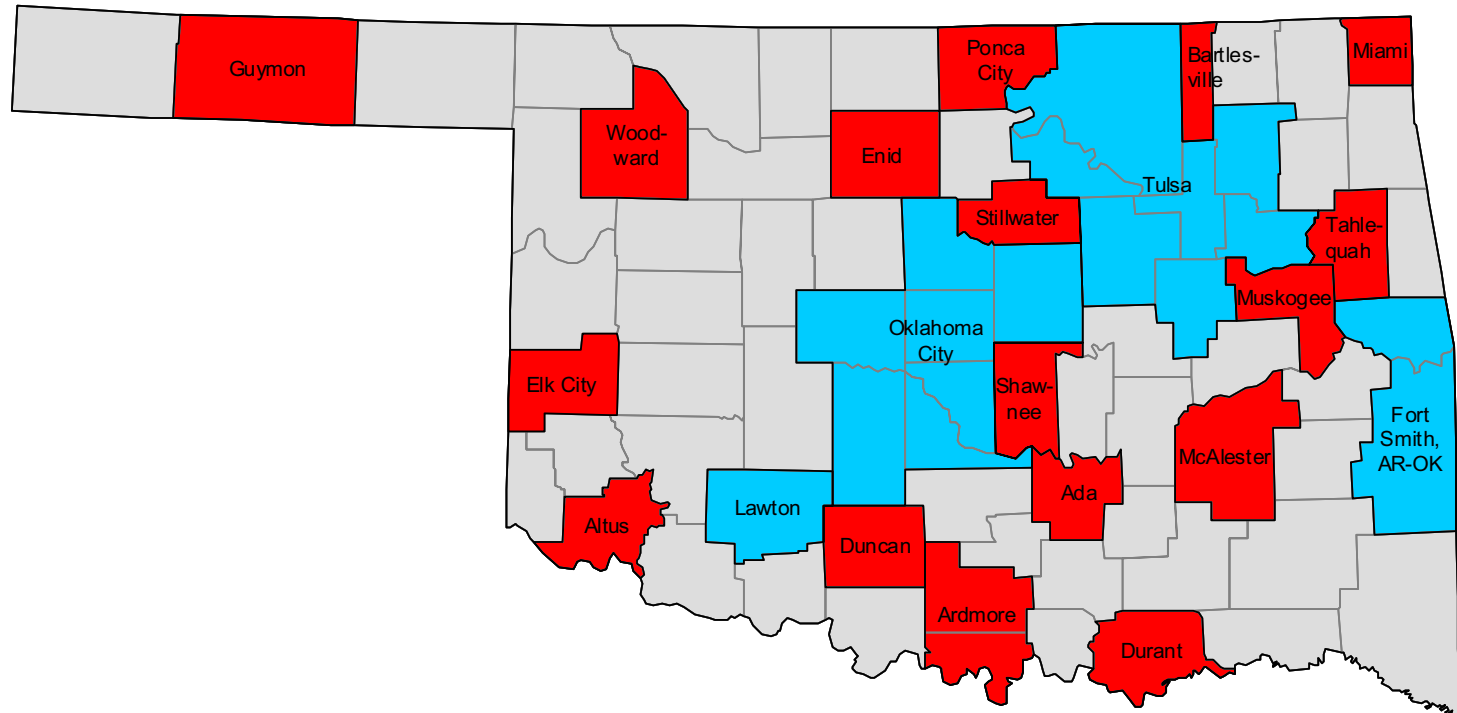

2000-based metropolitan and micropolitan areas in Kansas

2000-based metropolitan and micropolitan areas in Kentucky

2000-based metropolitan and micropolitan areas in Louisiana

2000-based NECTAs in Maine

2000-based metropolitan and micropolitan areas in Maryland and the District of Columbia

2000-based metropolitan and micropolitan areas in Nevada

-  Metropolitan areas
-  Micropolitan areas
-  Outside CBSA

2000-based NECTAs in New Hampshire

- Metropolitan NECTAs
- NECTA divisions
- Micropolitan NECTAs
- Outside CBSA

-  Metropolitan areas
-  Micropolitan areas
-  Outside CBSA

2000-based metropolitan and micropolitan areas in New York

2000-based metropolitan and micropolitan areas in North Dakota

-  Metropolitan areas
-  Micropolitan areas
-  Outside CBSA

2000-based metropolitan and micropolitan areas in Oklahoma

2000-based metropolitan and micropolitan areas in Oregon

2000-based metropolitan and micropolitan areas in Pennsylvania

- New York-Newark-Edison, NY-NJ-PA MSA
- Philadelphia-Camden-Wilmington, PA-NJ-DE-MD MSA
- Other MSAs