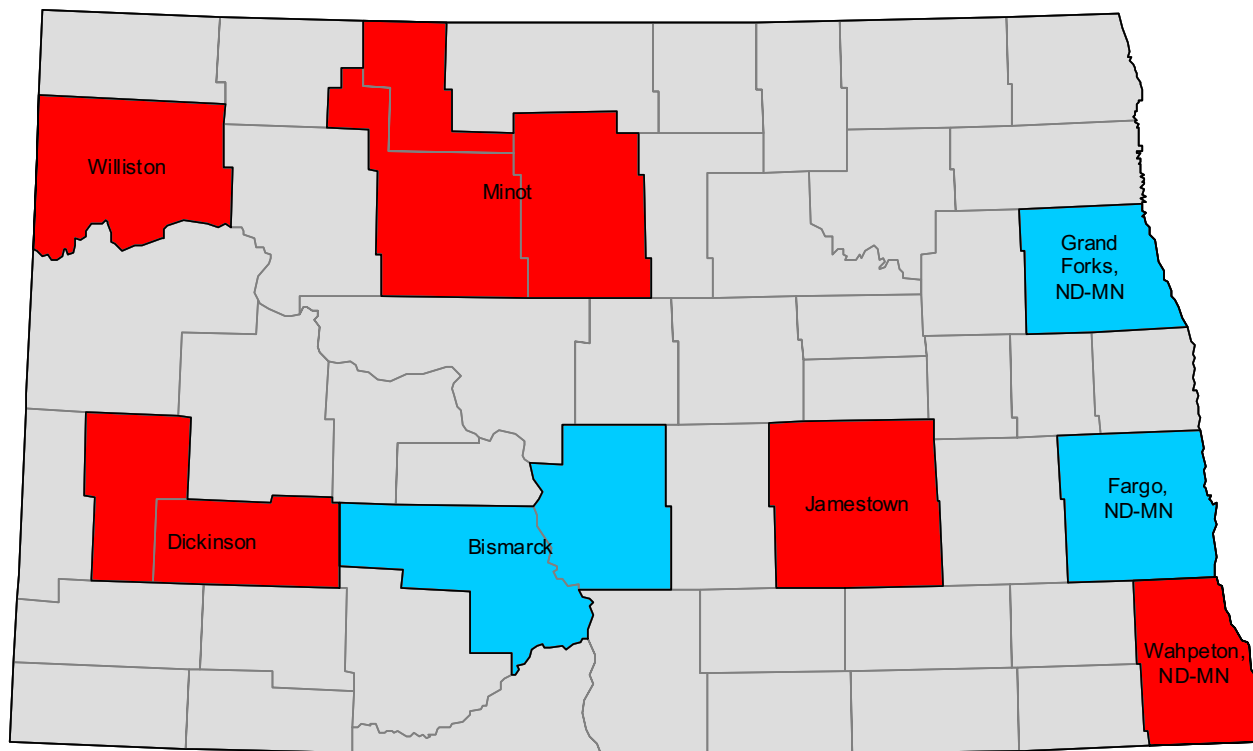

2000-based metropolitan and micropolitan areas in Missouri

- Metropolitan areas
- Micropolitan areas
- Outside CBSA

2000-based metropolitan and micropolitan areas in Montana

2000-based metropolitan and micropolitan areas in Nebraska

2000-based metropolitan and micropolitan areas in Nevada

-  Metropolitan areas
-  Micropolitan areas
-  Outside CBSA

2000-based NECTAs in New Hampshire

- Metropolitan NECTAs
- NECTA divisions
- Micropolitan NECTAs
- Outside CBSA

2000-based metropolitan areas and divisions in New Jersey

-  New York-Northern New Jersey-Long Island, NY-NJ-PA MSA
-  Philadelphia-Camden-Wilmington, PA-NJ-DE-MD MSA
-  Other MSAs

2000-based metropolitan and micropolitan areas in New Mexico

-  Metropolitan areas
-  Micropolitan areas
-  Outside CBSA

2000-based metropolitan and micropolitan areas in New York

2000-based metropolitan and micropolitan areas in North Dakota

-  Metropolitan areas
-  Micropolitan areas
-  Outside CBSA