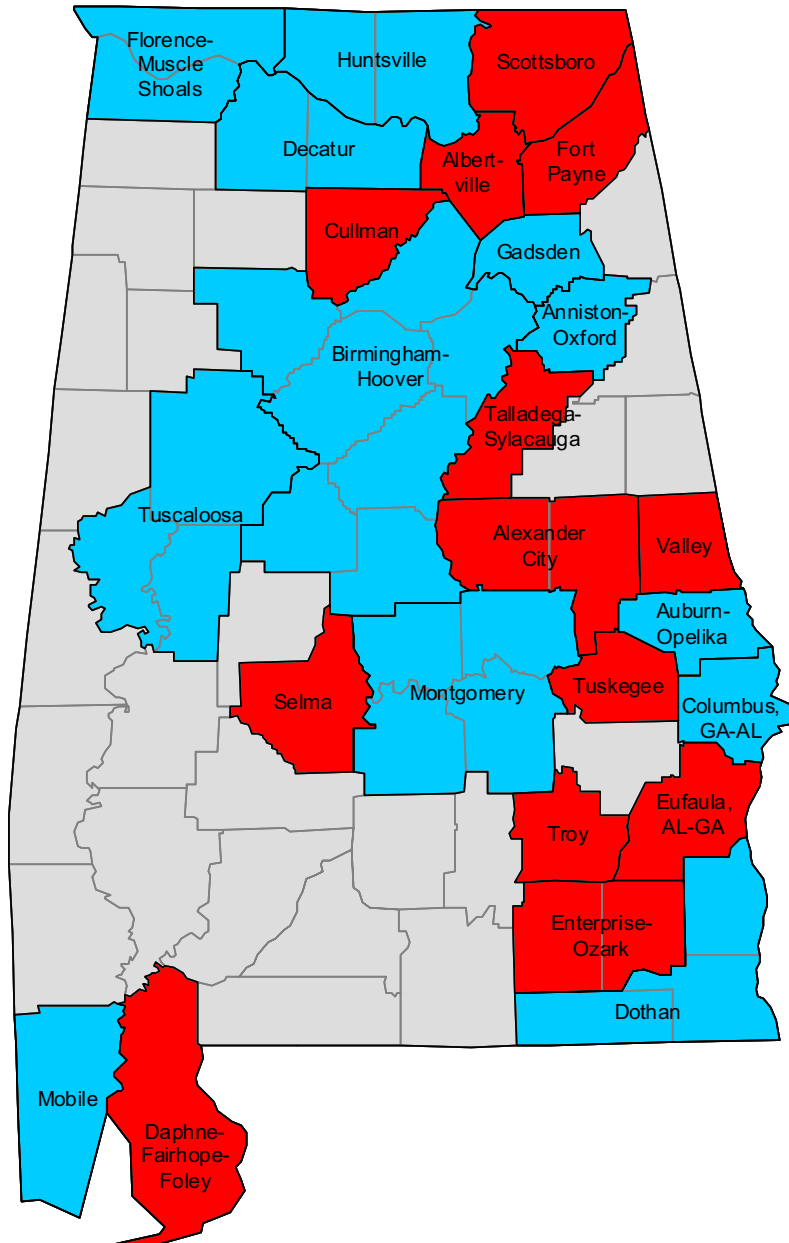

2000-based metropolitan and micropolitan areas in Alabama

2000-based metropolitan and micropolitan areas in Alaska

2000-based metropolitan and micropolitan areas in Arizona

-  Metropolitan areas
-  Micropolitan areas
-  Outside CBSA

2000-based metropolitan and micropolitan areas in Arkansas

-  Metropolitan areas
-  Micropolitan areas
-  Outside CBSA

2000-based metropolitan and micropolitan areas in California

2000-based metropolitan and micropolitan areas in Colorado

2000-based NECTAs in Connecticut

2000-based metropolitan and micropolitan areas in Delaware

-  Metropolitan areas
-  Metropolitan divisions
-  Micropolitan areas

2000-based metropolitan and micropolitan areas in Florida

2000-based metropolitan and micropolitan areas in Kansas

2000-based metropolitan and micropolitan areas in Kentucky

2000-based metropolitan and micropolitan areas in Louisiana

2000-based NECTAs in Maine

2000-based metropolitan and micropolitan areas in Maryland and the District of Columbia