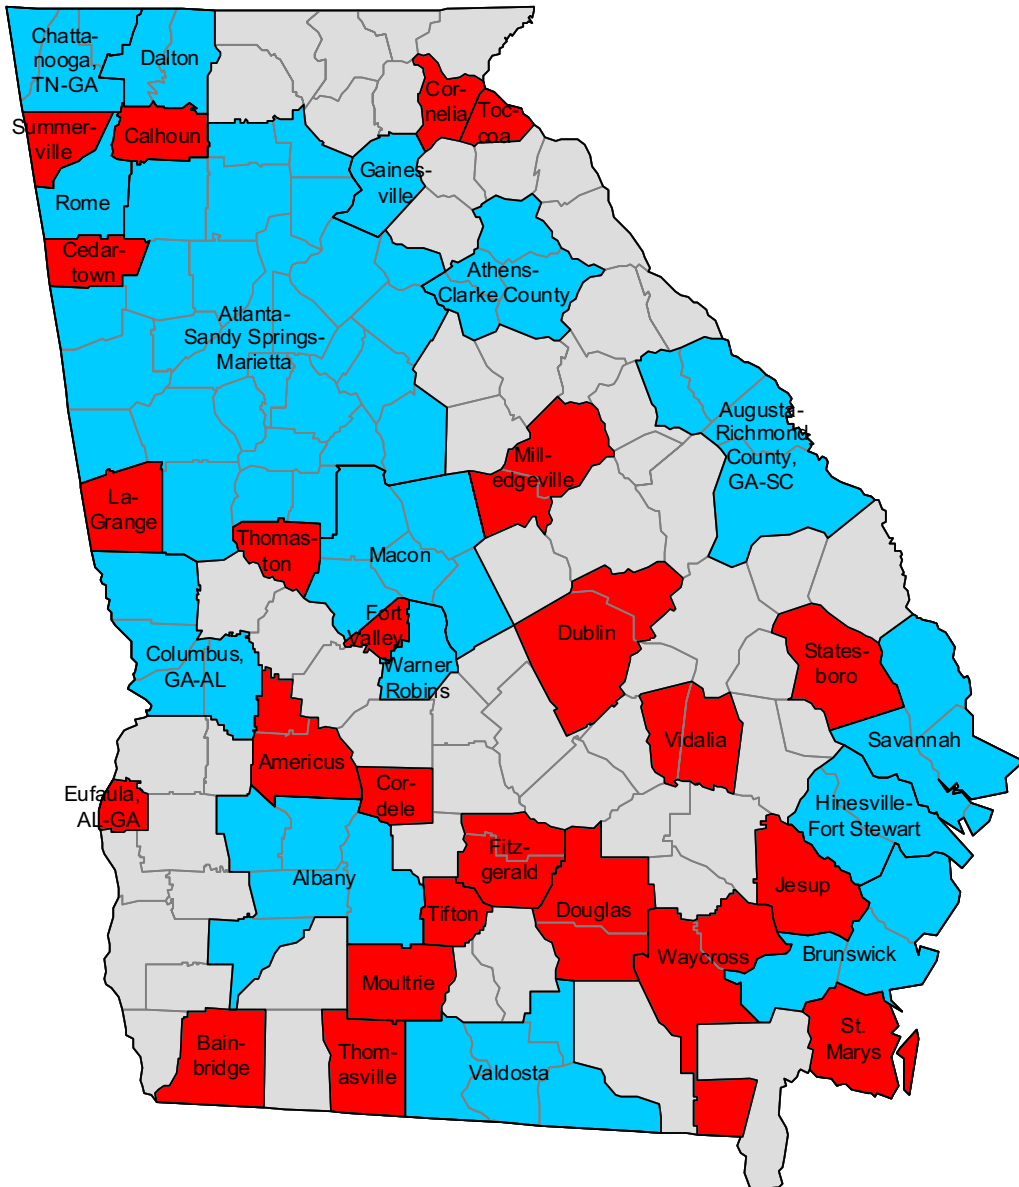

2000-based metropolitan and micropolitan areas in Arkansas

-  Metropolitan areas
-  Micropolitan areas
-  Outside CBSA

2000-based metropolitan and micropolitan areas in California

2000-based metropolitan and micropolitan areas in Colorado

2000-based NECTAs in Connecticut

2000-based metropolitan and micropolitan areas in Delaware

-  Metropolitan areas
-  Metropolitan divisions
-  Micropolitan areas

2000-based metropolitan and micropolitan areas in Florida

- Metropolitan areas
- Metropolitan divisions
- Micropolitan areas
- Outside CBSA

2000-based metropolitan and micropolitan areas in Georgia

- Metropolitan areas
- Micropolitan areas
- Outside CBSA

2000-based metropolitan and micropolitan areas in Hawaii

2000-based metropolitan and micropolitan areas in Kansas

2000-based metropolitan and micropolitan areas in Kentucky

2000-based metropolitan and micropolitan areas in Louisiana

2000-based NECTAs in Maine

2000-based metropolitan and micropolitan areas in Maryland and the District of Columbia