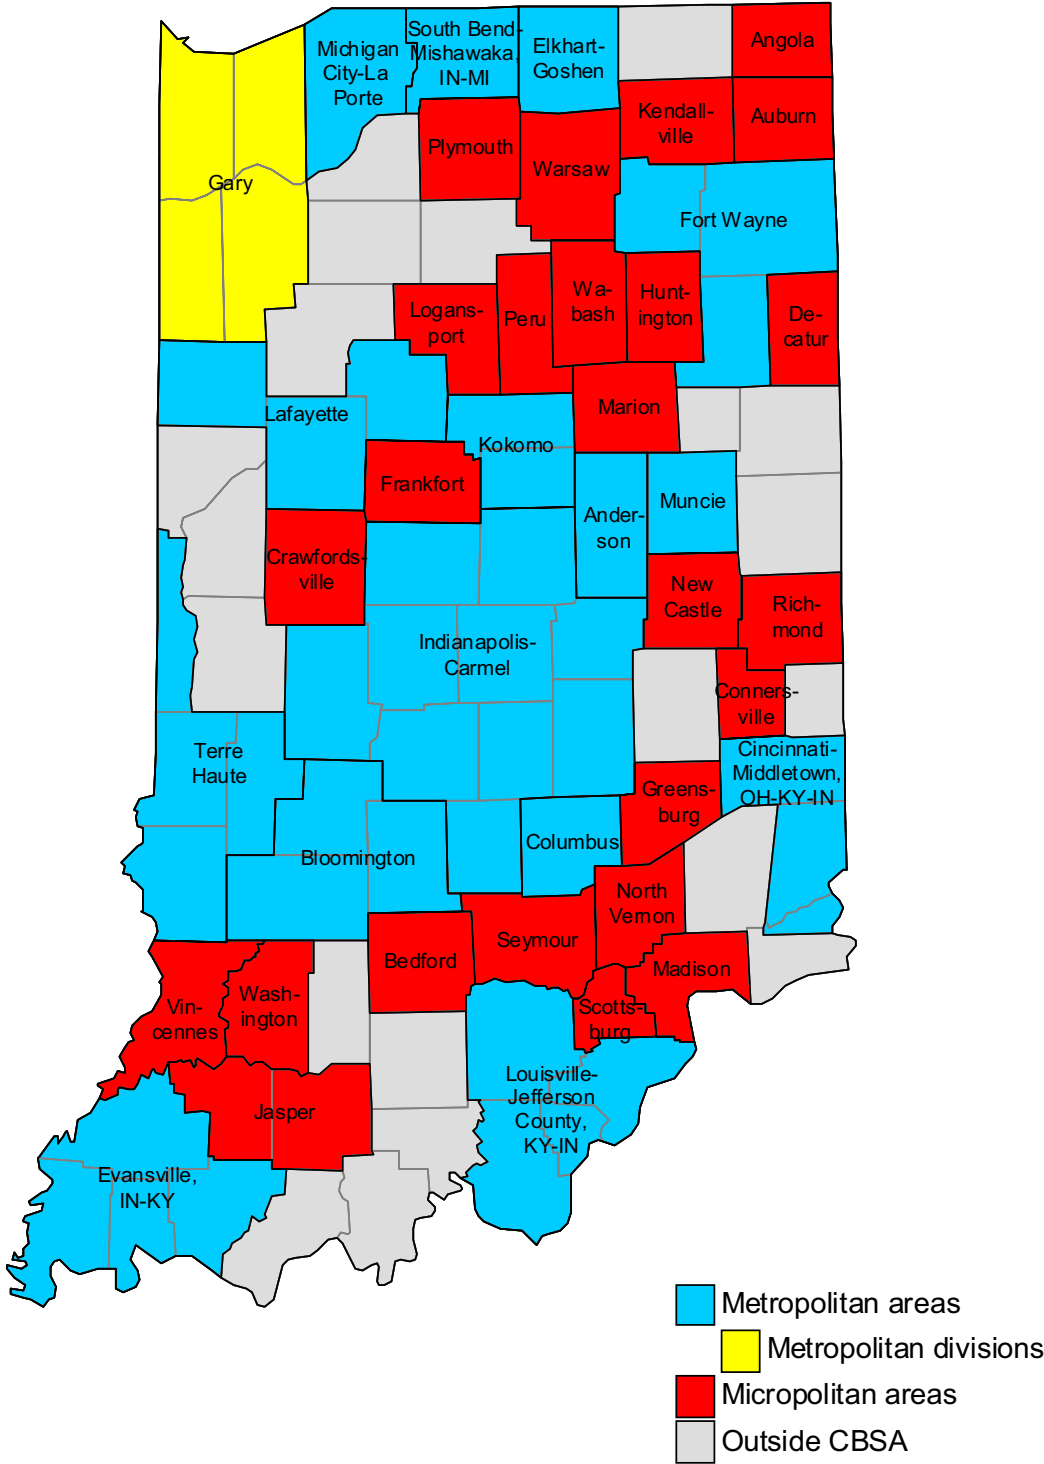

2000-based metropolitan and micropolitan areas in Indiana