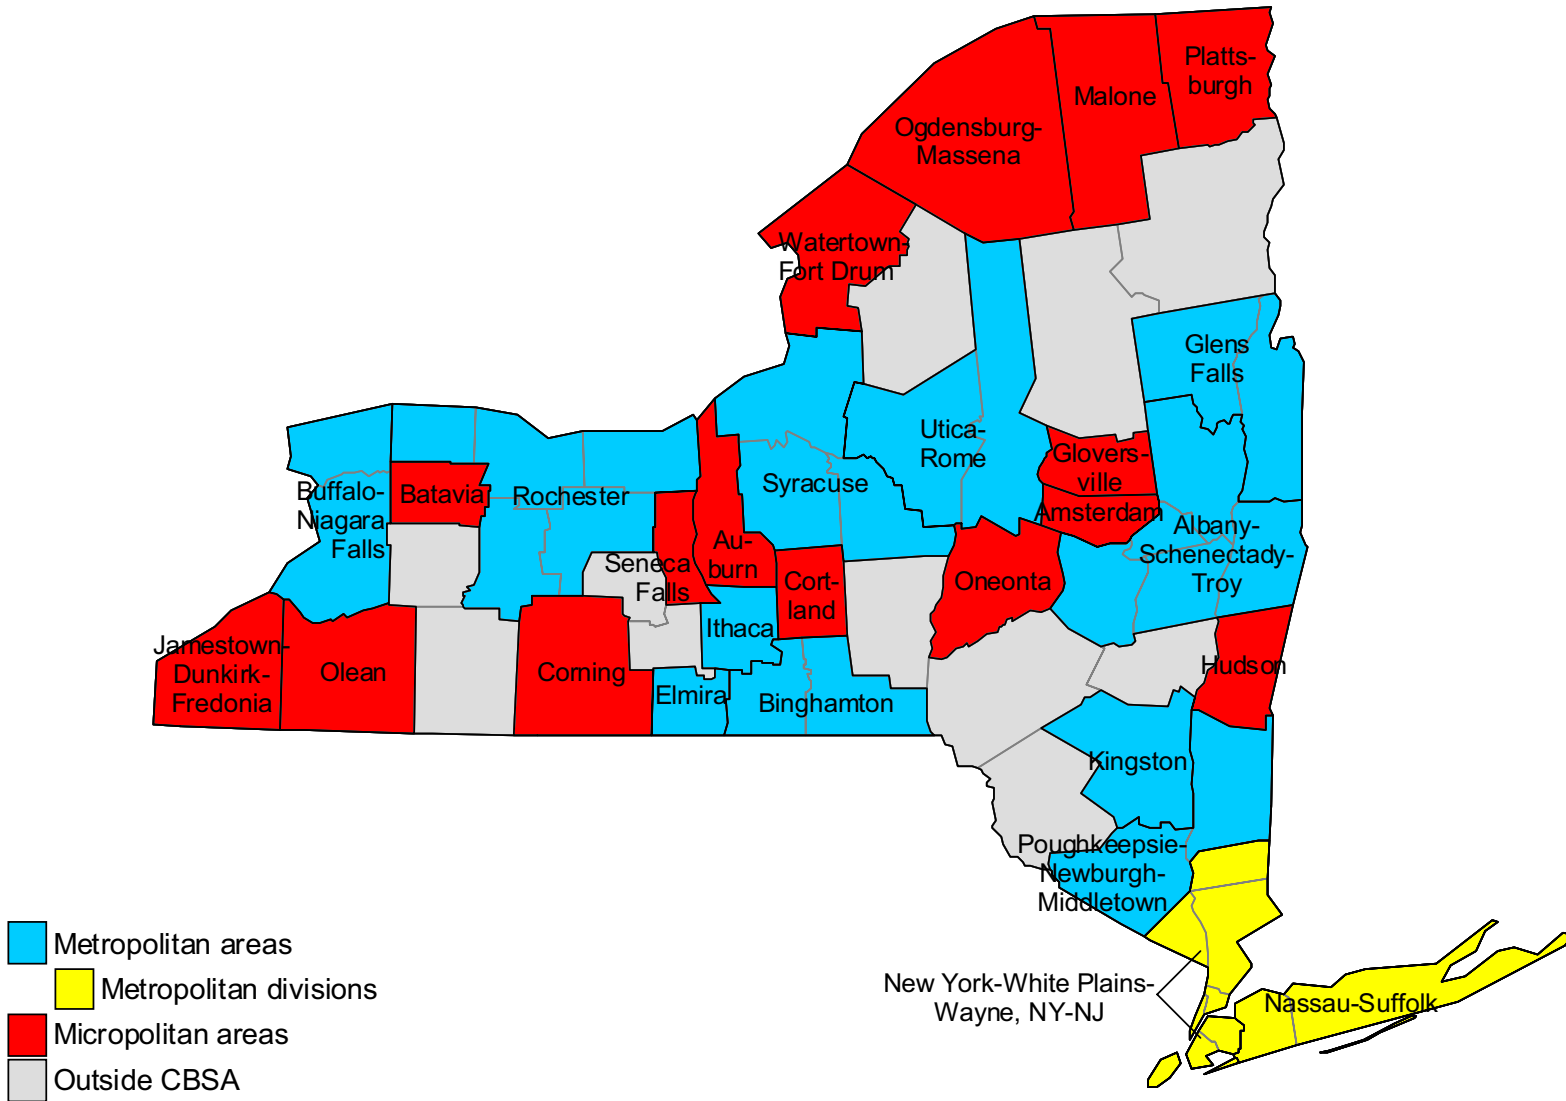

2000-based metropolitan and micropolitan areas in Missouri

- Metropolitan areas
- Micropolitan areas
- Outside CBSA

2000-based metropolitan and micropolitan areas in Montana

2000-based metropolitan and micropolitan areas in Nebraska

2000-based metropolitan and micropolitan areas in Nevada

-  Metropolitan areas
-  Micropolitan areas
-  Outside CBSA

2000-based NECTAs in New Hampshire

- Metropolitan NECTAs
- NECTA divisions
- Micropolitan NECTAs
- Outside CBSA

2000-based metropolitan areas and divisions in New Jersey

-  New York-Northern New Jersey-Long Island, NY-NJ-PA MSA
-  Philadelphia-Camden-Wilmington, PA-NJ-DE-MD MSA
-  Other MSAs

2000-based metropolitan and micropolitan areas in New Mexico

-  Metropolitan areas
-  Micropolitan areas
-  Outside CBSA

2000-based metropolitan and micropolitan areas in New York

2000-based metropolitan and micropolitan areas in North Dakota

-  Metropolitan areas
-  Micropolitan areas
-  Outside CBSA