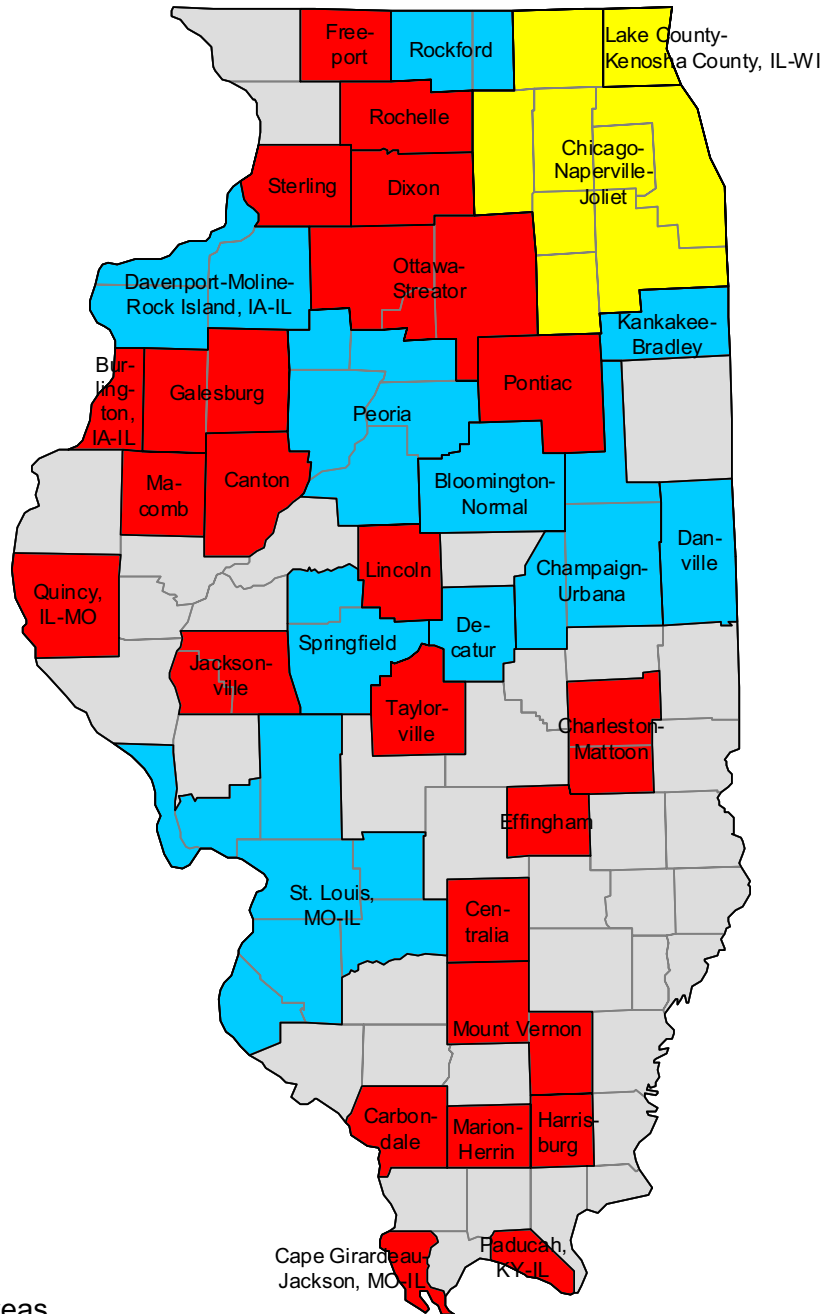

2000-based NECTAs in Connecticut

2000-based metropolitan and micropolitan areas in Delaware

-  Metropolitan areas
-  Metropolitan divisions
-  Micropolitan areas

2000-based metropolitan and micropolitan areas in Florida

- Metropolitan areas
- Metropolitan divisions
- Micropolitan areas
- Outside CBSA

2000-based metropolitan and micropolitan areas in Georgia

- Metropolitan areas
- Micropolitan areas
- Outside CBSA

2000-based metropolitan and micropolitan areas in Hawaii

- Metropolitan areas
- Micropolitan areas
- Outside CBSA

2000-based metropolitan and micropolitan areas in Idaho

-  Metropolitan areas
-  Micropolitan areas
-  Outside CBSA

2000-based metropolitan and micropolitan areas in Illinois

2000-based metropolitan and micropolitan areas in Kansas

2000-based metropolitan and micropolitan areas in Kentucky

2000-based metropolitan and micropolitan areas in Louisiana

2000-based NECTAs in Maine

2000-based metropolitan and micropolitan areas in Maryland and the District of Columbia