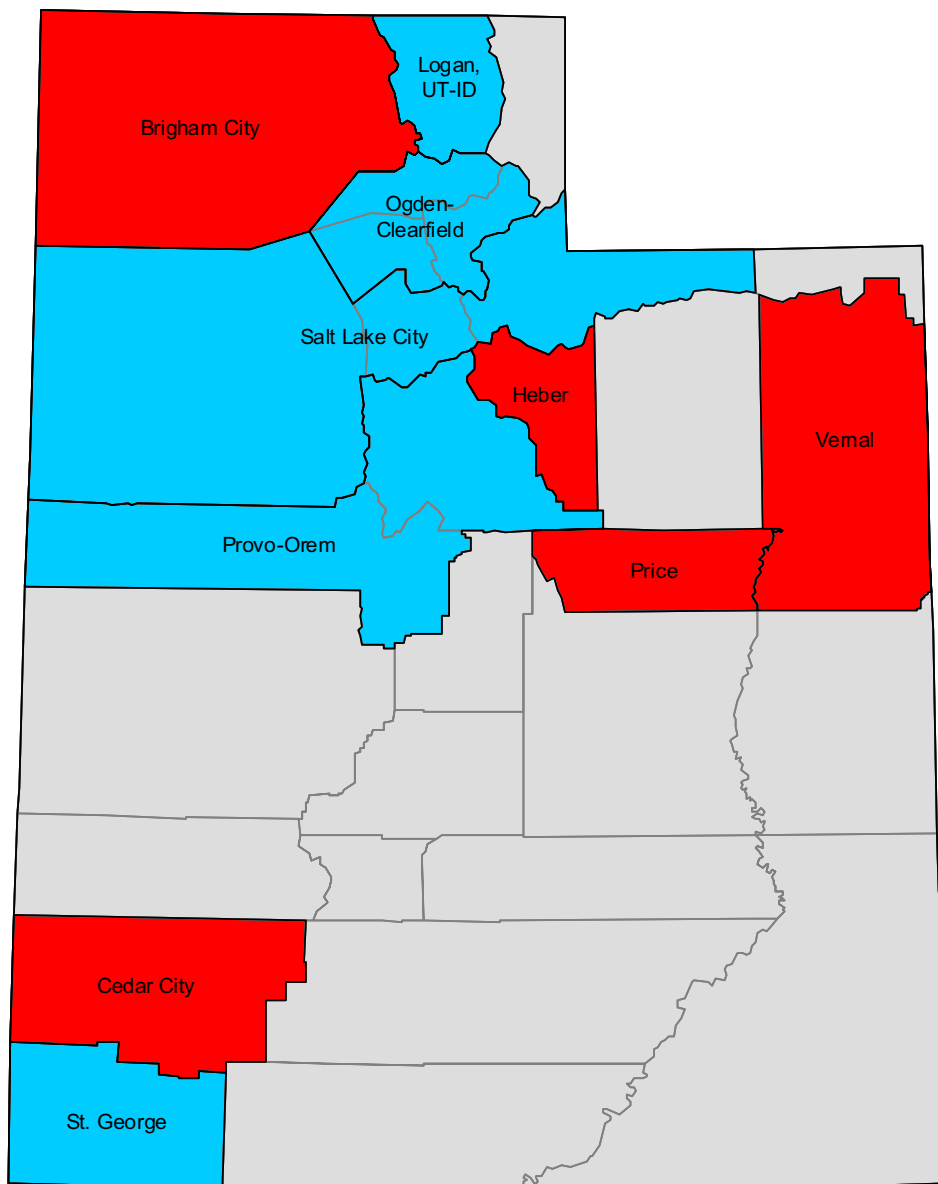

2000-based metropolitan and micropolitan areas in Kansas

2000-based metropolitan and micropolitan areas in Kentucky

2000-based metropolitan and micropolitan areas in Louisiana

2000-based NECTAs in Maine

2000-based metropolitan and micropolitan areas in Maryland and the District of Columbia

- Micropolitan areas
- Outside CBSA

2000-based metropolitan and micropolitan areas in Puerto Rico

- Metropolitan areas
- Micropolitan areas
- Outside CBSA

2000-based NECTAs in Rhode Island

-  Metropolitan NECTAs
-  Outside CBSA

2000-based metropolitan and micropolitan areas in South Carolina

-  Metropolitan areas
-  Micropolitan areas
-  Outside CBSA

2000-based metropolitan and micropolitan areas in South Dakota

2000-based metropolitan and micropolitan areas in Tennessee

-  Metropolitan areas
-  Micropolitan areas
-  Outside CBSA

2000-based metropolitan and micropolitan areas in Utah

2000-based NECTAs in Vermont

2000-based metropolitan and micropolitan areas in Virginia

-  Metropolitan areas
-  Metropolitan divisions
-  Micropolitan areas
-  Outside CBSA