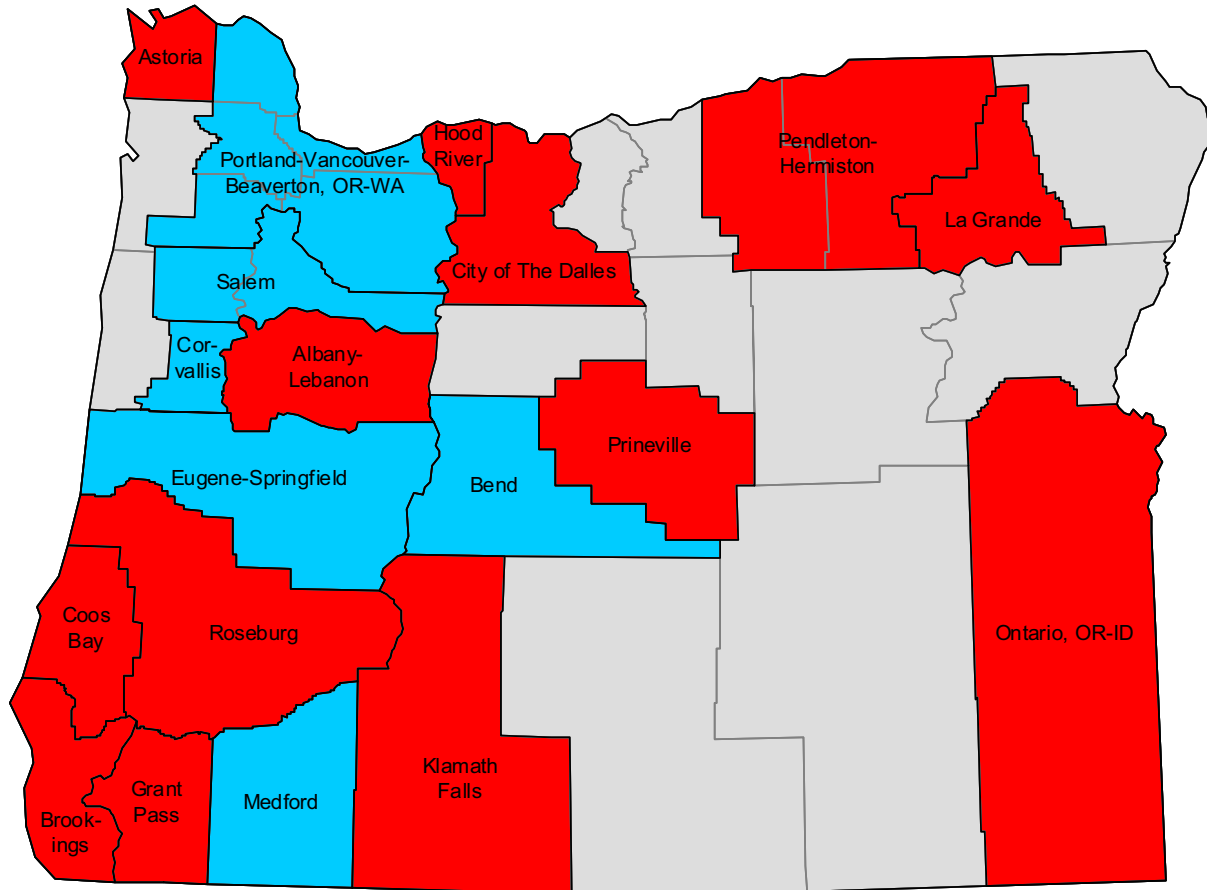

2000-based metropolitan and micropolitan areas in Kansas

2000-based metropolitan and micropolitan areas in Kentucky

2000-based metropolitan and micropolitan areas in Louisiana

2000-based NECTAs in Maine

2000-based metropolitan and micropolitan areas in Maryland and the District of Columbia

2000-based metropolitan and micropolitan areas in Nevada

-  Metropolitan areas
-  Micropolitan areas
-  Outside CBSA

2000-based NECTAs in New Hampshire

- Metropolitan NECTAs
- NECTA divisions
- Micropolitan NECTAs
- Outside CBSA

-  Metropolitan areas
-  Micropolitan areas
-  Outside CBSA

2000-based metropolitan and micropolitan areas in New York

2000-based metropolitan and micropolitan areas in North Dakota

-  Metropolitan areas
-  Micropolitan areas
-  Outside CBSA

2000-based metropolitan and micropolitan areas in Oklahoma

2000-based metropolitan and micropolitan areas in Oregon

2000-based metropolitan and micropolitan areas in Pennsylvania

- New York-Newark-Edison, NY-NJ-PA MSA
- Philadelphia-Camden-Wilmington, PA-NJ-DE-MD MSA
- Other MSAs