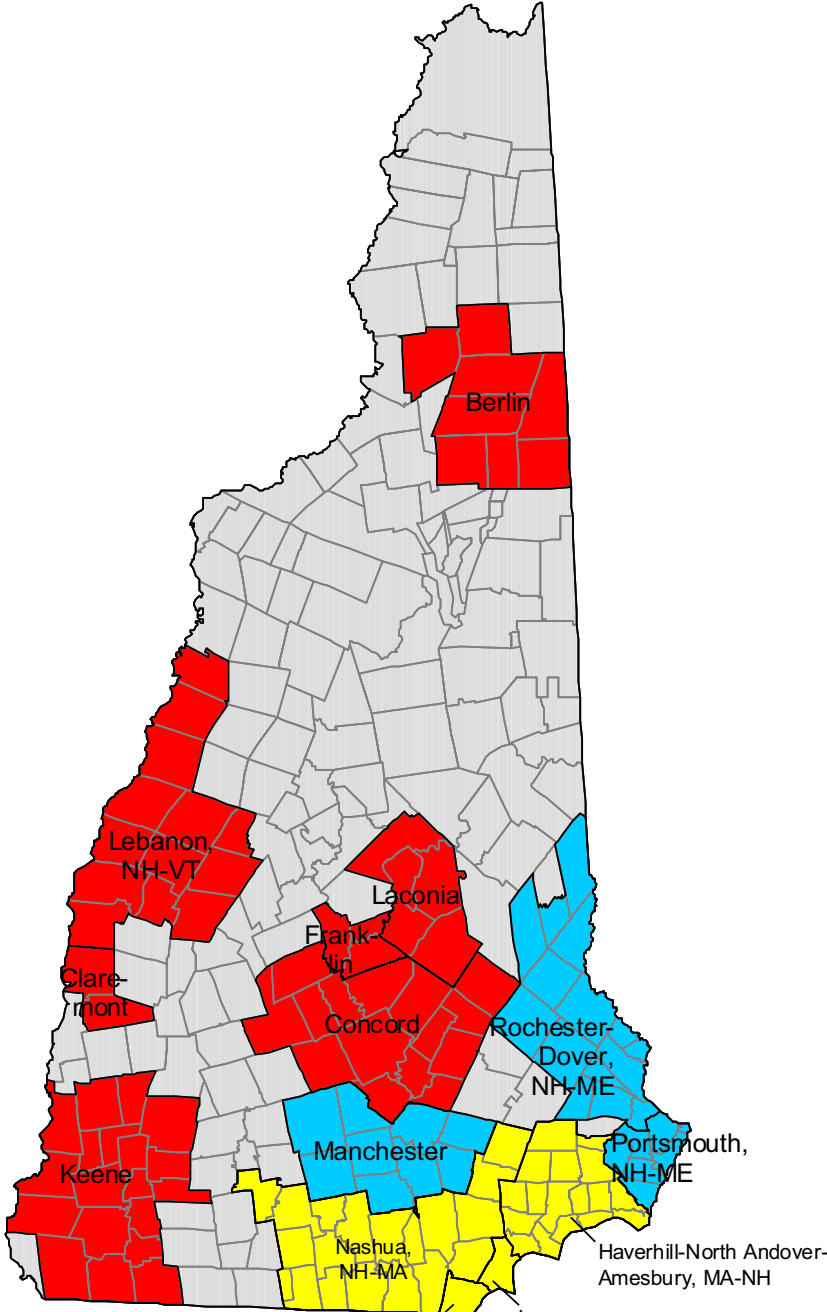

2000-based metropolitan and micropolitan areas in Kansas

2000-based metropolitan and micropolitan areas in Kentucky

2000-based metropolitan and micropolitan areas in Louisiana

2000-based NECTAs in Maine

2000-based metropolitan and micropolitan areas in Maryland and the District of Columbia

2000-based metropolitan and micropolitan areas in Minnesota

-  Metropolitan areas
-  Micropolitan areas
-  Outside CBSA

2000-based metropolitan and micropolitan areas in Mississippi

-  Metropolitan areas
-  Micropolitan areas
-  Outside CBSA

2000-based metropolitan and micropolitan areas in Missouri

- Metropolitan areas
- Micropolitan areas
- Outside CBSA

2000-based metropolitan and micropolitan areas in Montana

2000-based metropolitan and micropolitan areas in Nebraska

2000-based metropolitan and micropolitan areas in Nevada

-  Metropolitan areas
-  Micropolitan areas
-  Outside CBSA

2000-based NECTAs in New Hampshire

- Metropolitan NECTAs
- NECTA divisions
- Micropolitan NECTAs
- Outside CBSA