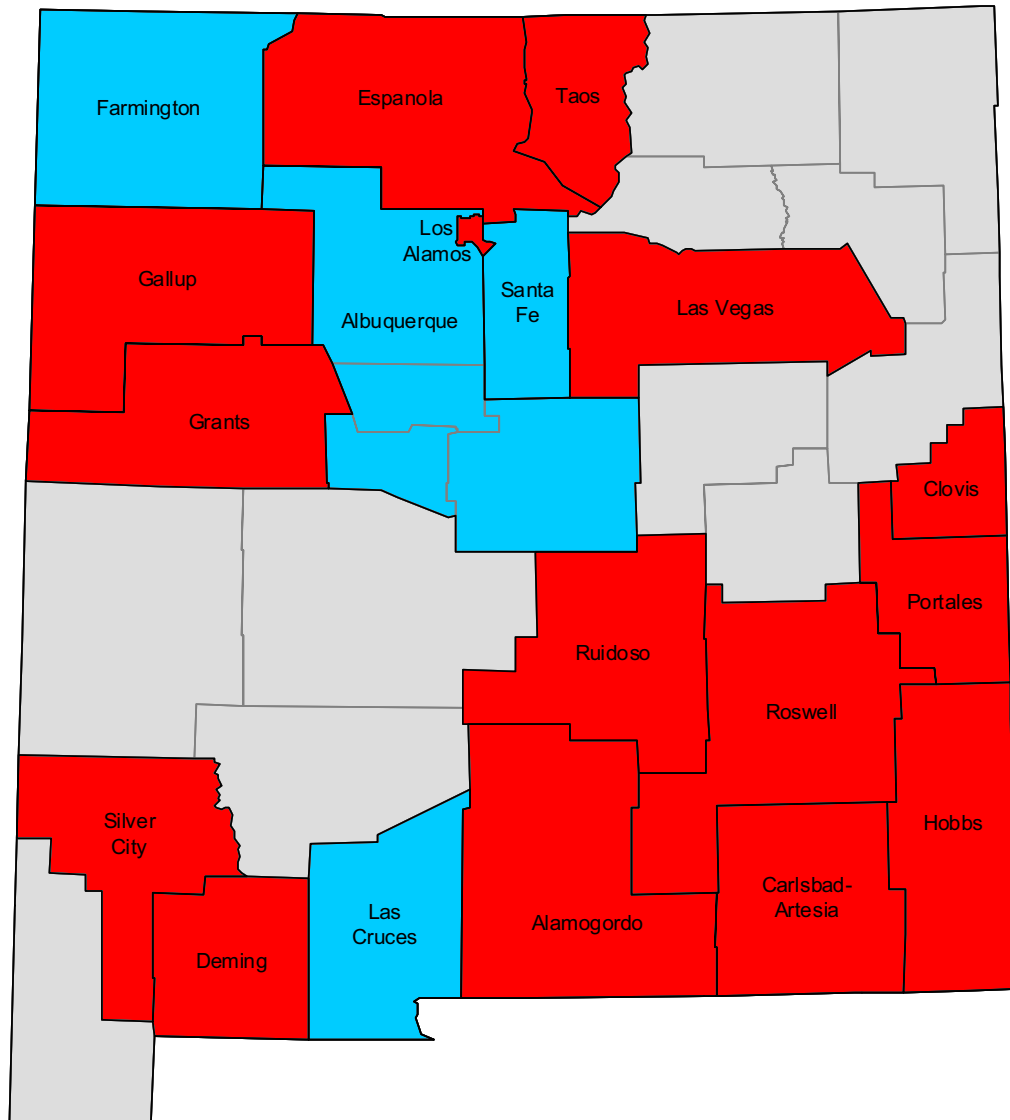

2000-based metropolitan and micropolitan areas in New Mexico

- Metropolitan areas
- Micropolitan areas
- Outside CBSA