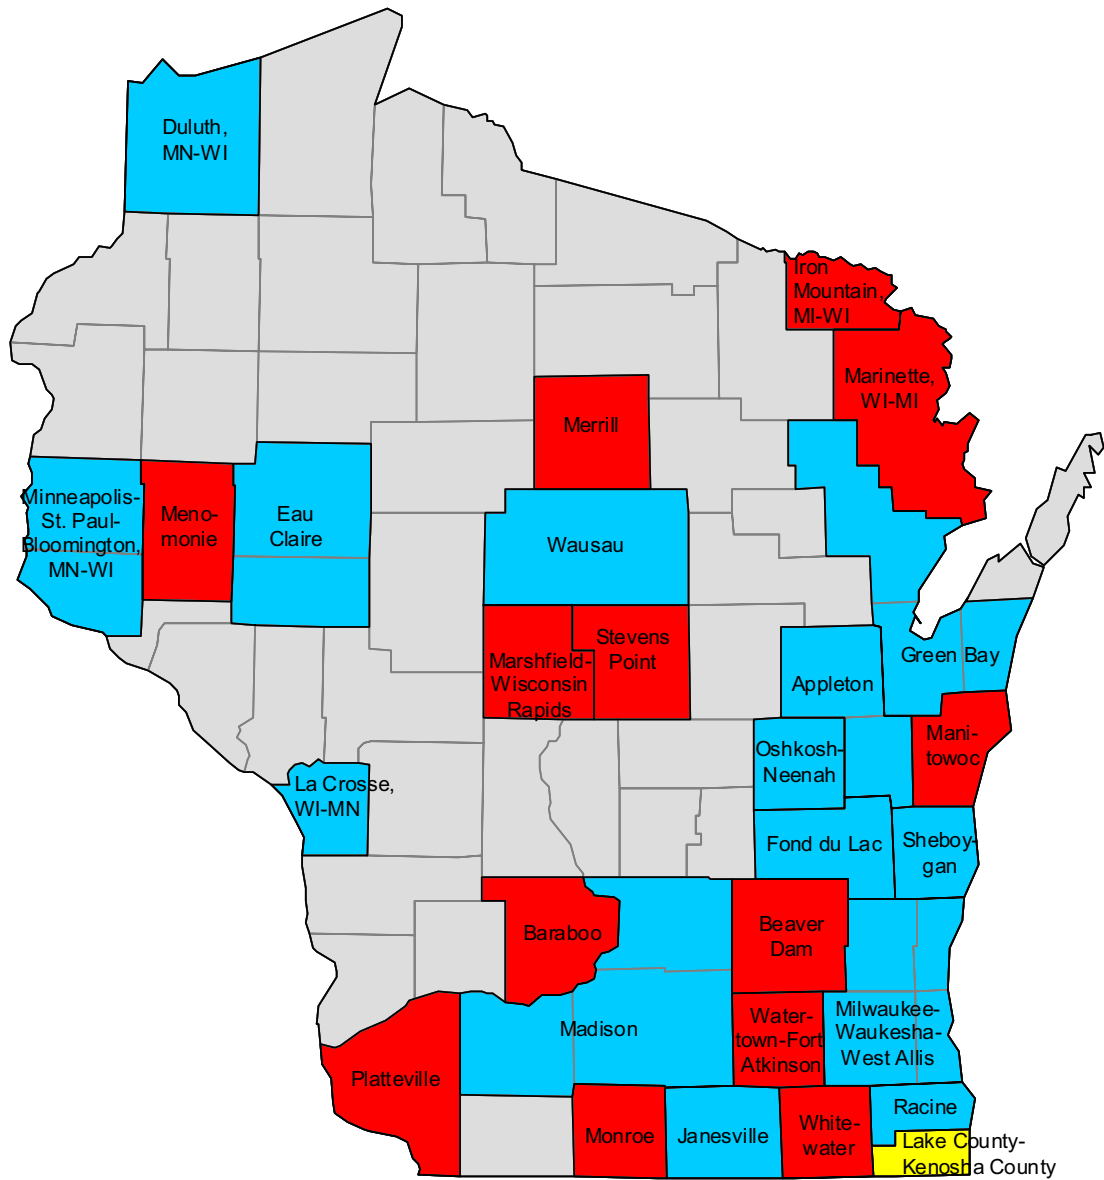

2000-based metropolitan and micropolitan areas in Wisconsin

- Metropolitan areas
- Metropolitan divisions
- Micropolitan areas
- Outside CBSA