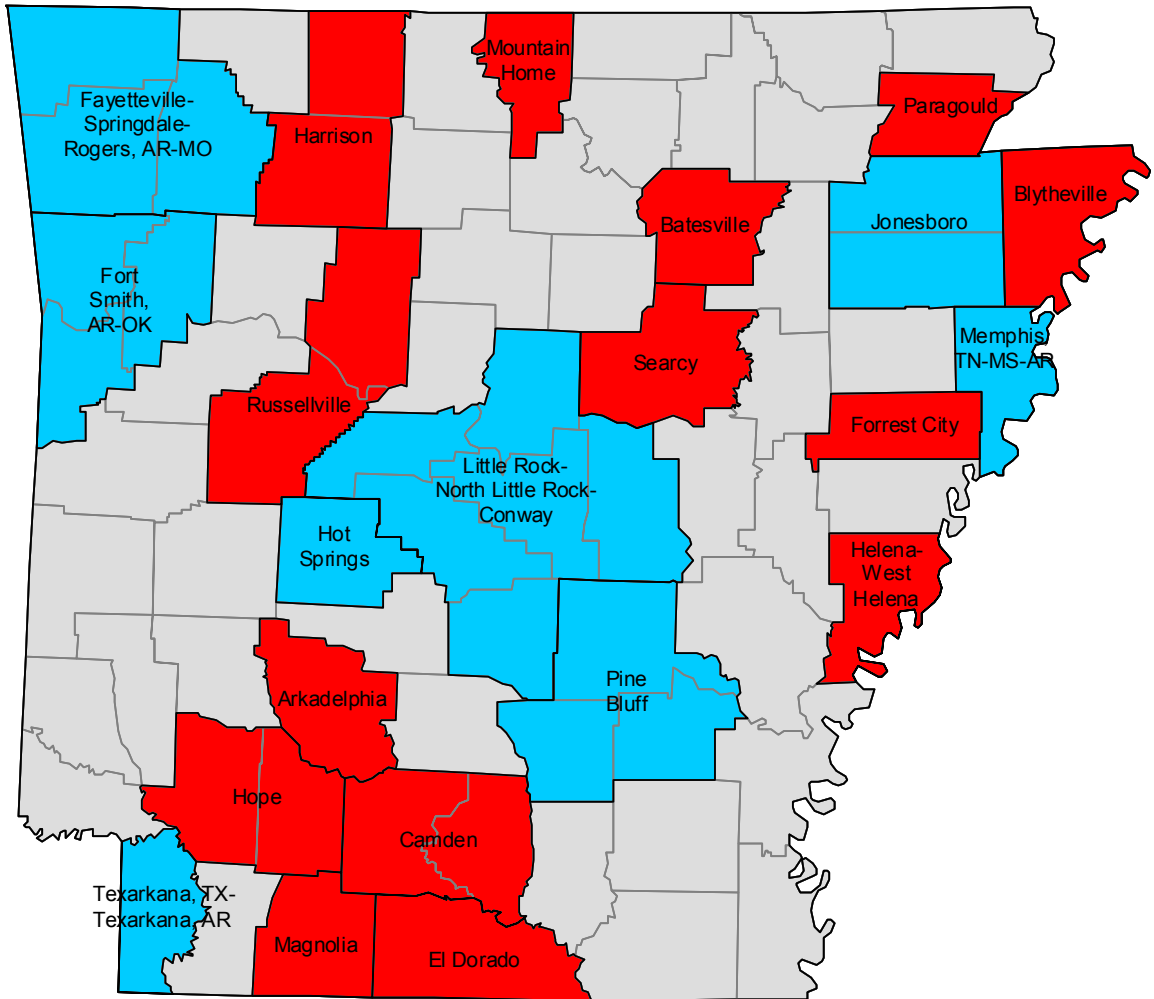

2000-based metropolitan and micropolitan areas in Alabama

2000-based metropolitan and micropolitan areas in Alaska

2000-based metropolitan and micropolitan areas in Arizona

-  Metropolitan areas
-  Micropolitan areas
-  Outside CBSA

2000-based metropolitan and micropolitan areas in Arkansas

-  Metropolitan areas
-  Micropolitan areas
-  Outside CBSA

2000-based metropolitan and micropolitan areas in California

2000-based metropolitan and micropolitan areas in Colorado

2000-based NECTAs in Connecticut

2000-based metropolitan and micropolitan areas in Delaware

-  Metropolitan areas
-  Metropolitan divisions
-  Micropolitan areas

2000-based metropolitan and micropolitan areas in Florida

2000-based metropolitan and micropolitan areas in Oklahoma

2000-based metropolitan and micropolitan areas in Oregon

2000-based metropolitan and micropolitan areas in Pennsylvania

- New York-Newark-Edison, NY-NJ-PA MSA
- Philadelphia-Camden-Wilmington, PA-NJ-DE-MD MSA
- Other MSAs