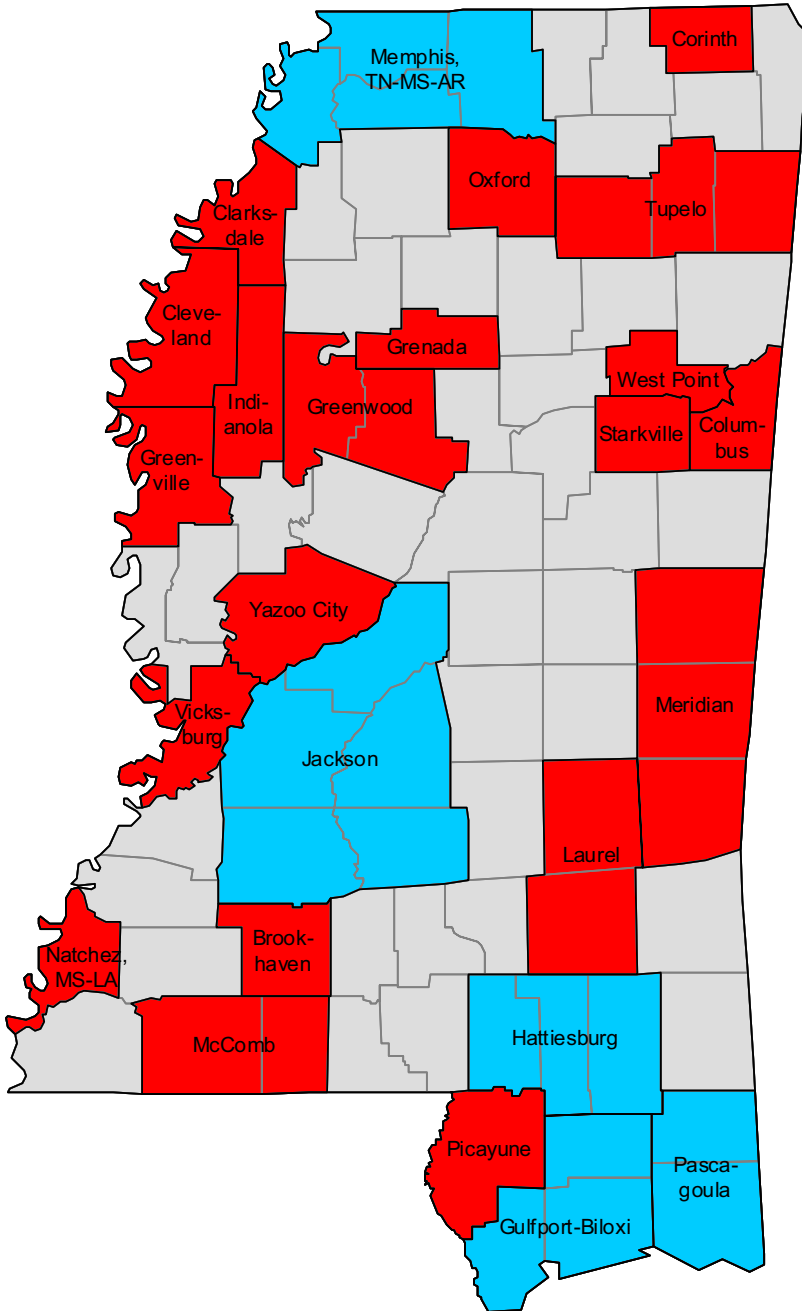

2000-based NECTAs in Connecticut

2000-based metropolitan and micropolitan areas in Delaware

-  Metropolitan areas
-  Metropolitan divisions
-  Micropolitan areas

2000-based metropolitan and micropolitan areas in Florida

2000-based metropolitan and micropolitan areas in Kansas

2000-based metropolitan and micropolitan areas in Kentucky

2000-based metropolitan and micropolitan areas in Louisiana

2000-based NECTAs in Maine

2000-based metropolitan and micropolitan areas in Maryland and the District of Columbia

-  Metropolitan areas
-  Metropolitan divisions
-  Micropolitan areas
-  Outside CBSA

2000-based NECTAs in Massachusetts

- Metropolitan NECTAs
- NECTA divisions
- Micropolitan NECTAs
- Outside CBSA

2000-based metropolitan and micropolitan areas in Michigan

2000-based metropolitan and micropolitan areas in Minnesota

-  Metropolitan areas
-  Micropolitan areas
-  Outside CBSA

2000-based metropolitan and micropolitan areas in Mississippi

-  Metropolitan areas
-  Micropolitan areas
-  Outside CBSA