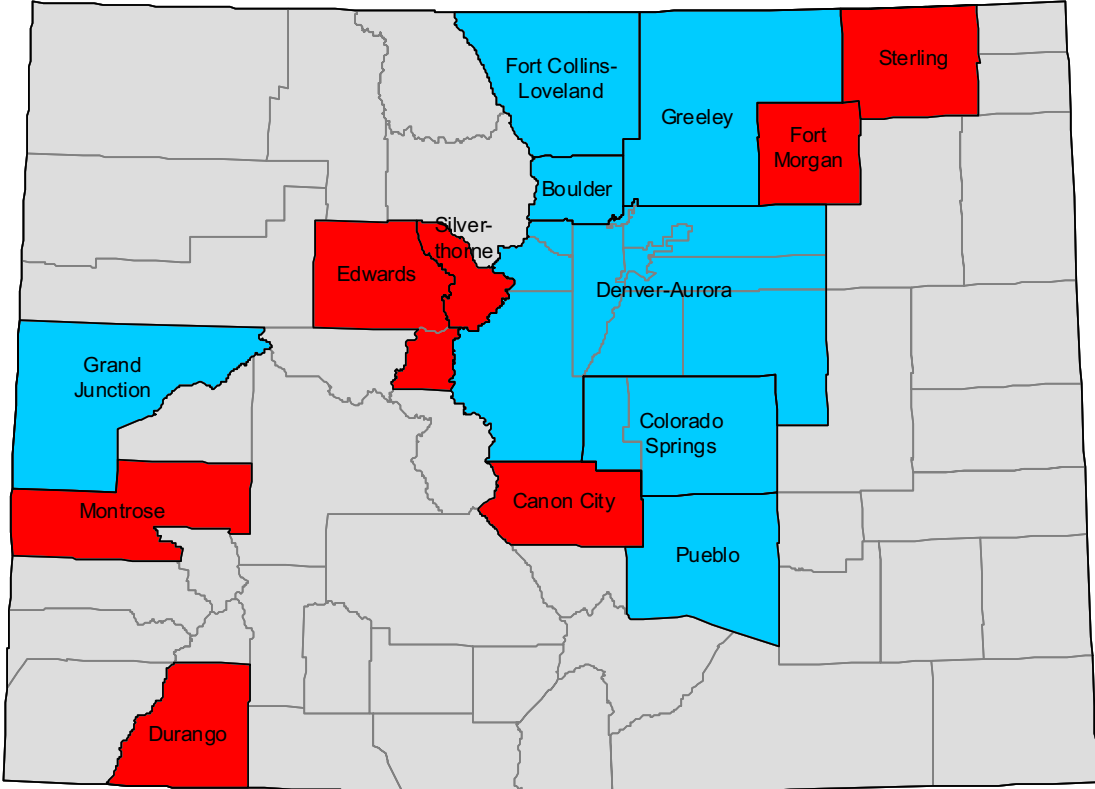

2000-based metropolitan and micropolitan areas in Alabama

2000-based metropolitan and micropolitan areas in Alaska

2000-based metropolitan and micropolitan areas in Arizona

-  Metropolitan areas
-  Micropolitan areas
-  Outside CBSA

2000-based metropolitan and micropolitan areas in Arkansas

-  Metropolitan areas
-  Micropolitan areas
-  Outside CBSA

2000-based metropolitan and micropolitan areas in California

2000-based metropolitan and micropolitan areas in Colorado

2000-based NECTAs in Connecticut

2000-based metropolitan and micropolitan areas in Delaware

-  Metropolitan areas
-  Metropolitan divisions
-  Micropolitan areas

2000-based metropolitan and micropolitan areas in Florida

2000-based metropolitan and micropolitan areas in Kansas

2000-based metropolitan and micropolitan areas in Kentucky

2000-based metropolitan and micropolitan areas in Louisiana

2000-based NECTAs in Maine

2000-based metropolitan and micropolitan areas in Maryland and the District of Columbia