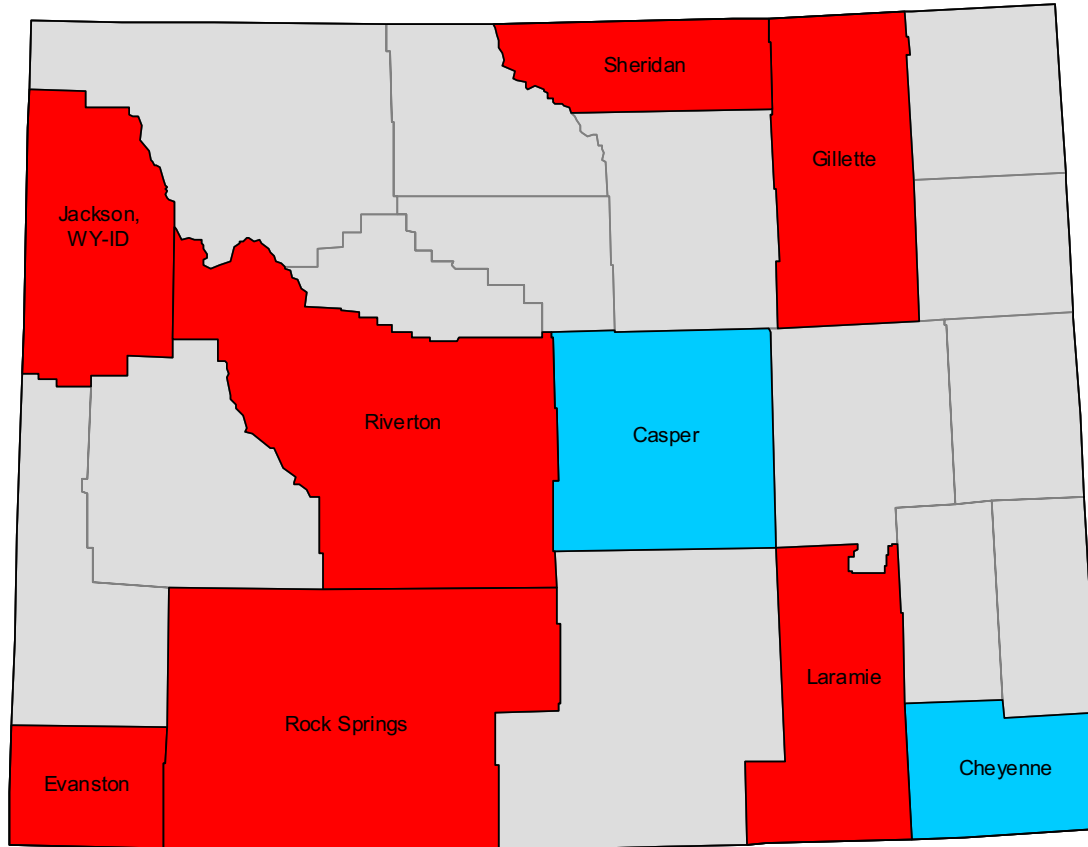

2000-based metropolitan and micropolitan areas in Wyoming

- Metropolitan areas
- Micropolitan areas
- Outside CBSA