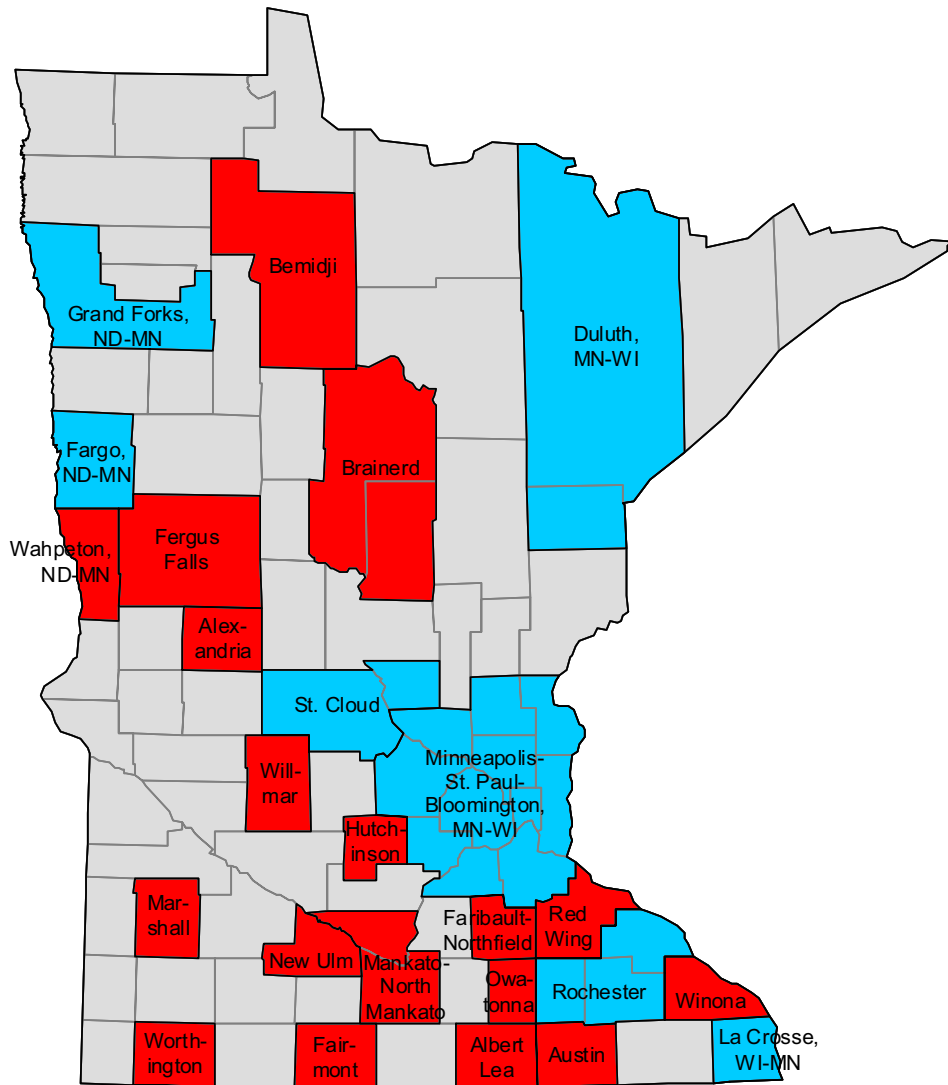

2000-based metropolitan and micropolitan areas in Kansas

2000-based metropolitan and micropolitan areas in Kentucky

2000-based metropolitan and micropolitan areas in Louisiana

2000-based NECTAs in Maine

2000-based metropolitan and micropolitan areas in Maryland and the District of Columbia

-  Metropolitan areas
-  Metropolitan divisions
-  Micropolitan areas
-  Outside CBSA

2000-based NECTAs in Massachusetts

- Metropolitan NECTAs
- NECTA divisions
- Micropolitan NECTAs
- Outside CBSA

2000-based metropolitan and micropolitan areas in Michigan

2000-based metropolitan and micropolitan areas in Minnesota

-  Metropolitan areas
-  Micropolitan areas
-  Outside CBSA

2000-based metropolitan and micropolitan areas in Mississippi

-  Metropolitan areas
-  Micropolitan areas
-  Outside CBSA

2000-based metropolitan and micropolitan areas in Missouri

- Metropolitan areas
- Micropolitan areas
- Outside CBSA

2000-based metropolitan and micropolitan areas in Montana

2000-based metropolitan and micropolitan areas in Nebraska