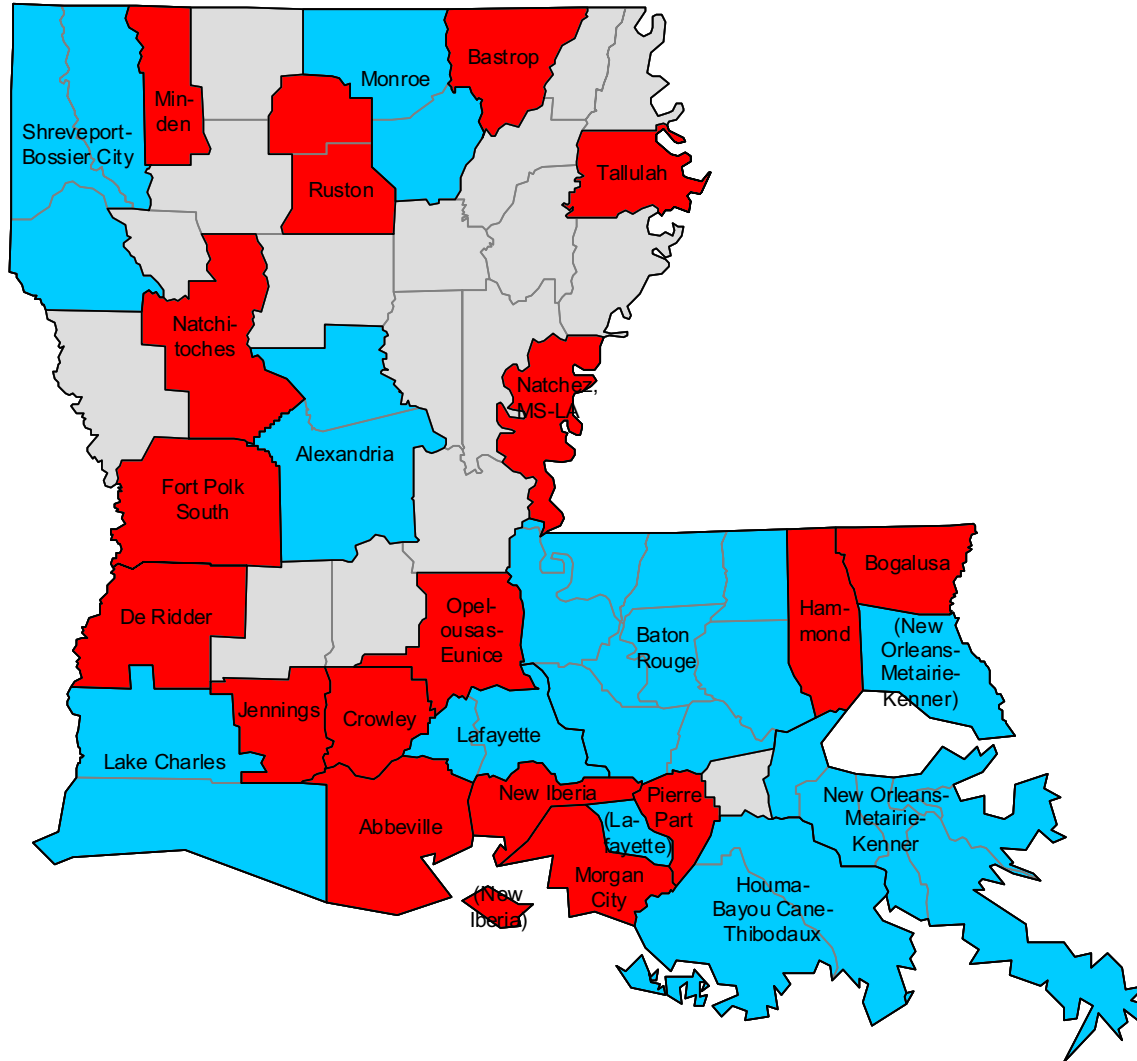

2000-based NECTAs in Connecticut

2000-based metropolitan and micropolitan areas in Delaware

-  Metropolitan areas
-  Metropolitan divisions
-  Micropolitan areas

2000-based metropolitan and micropolitan areas in Florida

- Metropolitan areas
- Micropolitan areas
- Outside CBSA

2000-based metropolitan and micropolitan areas in Idaho

-  Metropolitan areas
-  Micropolitan areas
-  Outside CBSA

2000-based metropolitan and micropolitan areas in Illinois

- Metropolitan areas
- Metropolitan divisions
- Micropolitan areas
- Outside CBSA

2000-based metropolitan and micropolitan areas in Indiana

2000-based metropolitan and micropolitan areas in Iowa

-  Metropolitan areas
-  Micropolitan areas
-  Outside CBSA

2000-based metropolitan and micropolitan areas in Kansas

2000-based metropolitan and micropolitan areas in Kentucky

2000-based metropolitan and micropolitan areas in Louisiana

2000-based NECTAs in Maine

2000-based metropolitan and micropolitan areas in Maryland and the District of Columbia