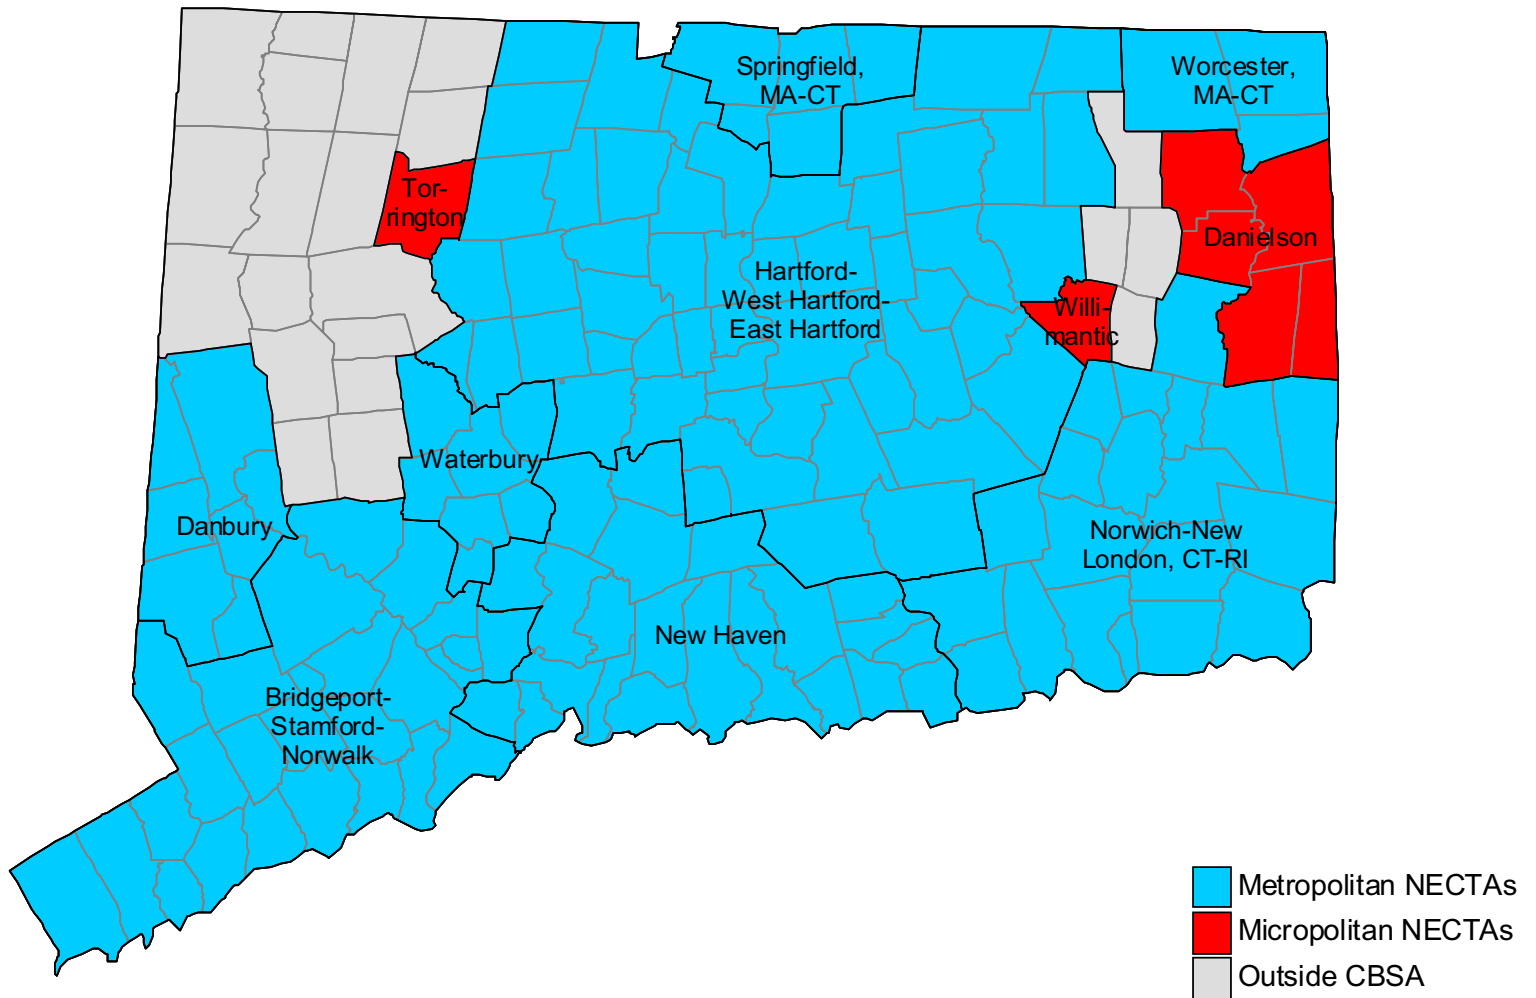

2000-based metropolitan and micropolitan areas in Alabama

2000-based metropolitan and micropolitan areas in Alaska

2000-based metropolitan and micropolitan areas in Arizona

-  Metropolitan areas
-  Micropolitan areas
-  Outside CBSA

2000-based metropolitan and micropolitan areas in Arkansas

-  Metropolitan areas
-  Micropolitan areas
-  Outside CBSA

2000-based metropolitan and micropolitan areas in California

2000-based metropolitan and micropolitan areas in Colorado

2000-based NECTAs in Connecticut

2000-based metropolitan and micropolitan areas in Delaware

-  Metropolitan areas
-  Metropolitan divisions
-  Micropolitan areas

2000-based metropolitan and micropolitan areas in Florida

2000-based metropolitan and micropolitan areas in Oklahoma

2000-based metropolitan and micropolitan areas in Oregon

2000-based metropolitan and micropolitan areas in Pennsylvania

- New York-Newark-Edison, NY-NJ-PA MSA
- Philadelphia-Camden-Wilmington, PA-NJ-DE-MD MSA
- Other MSAs