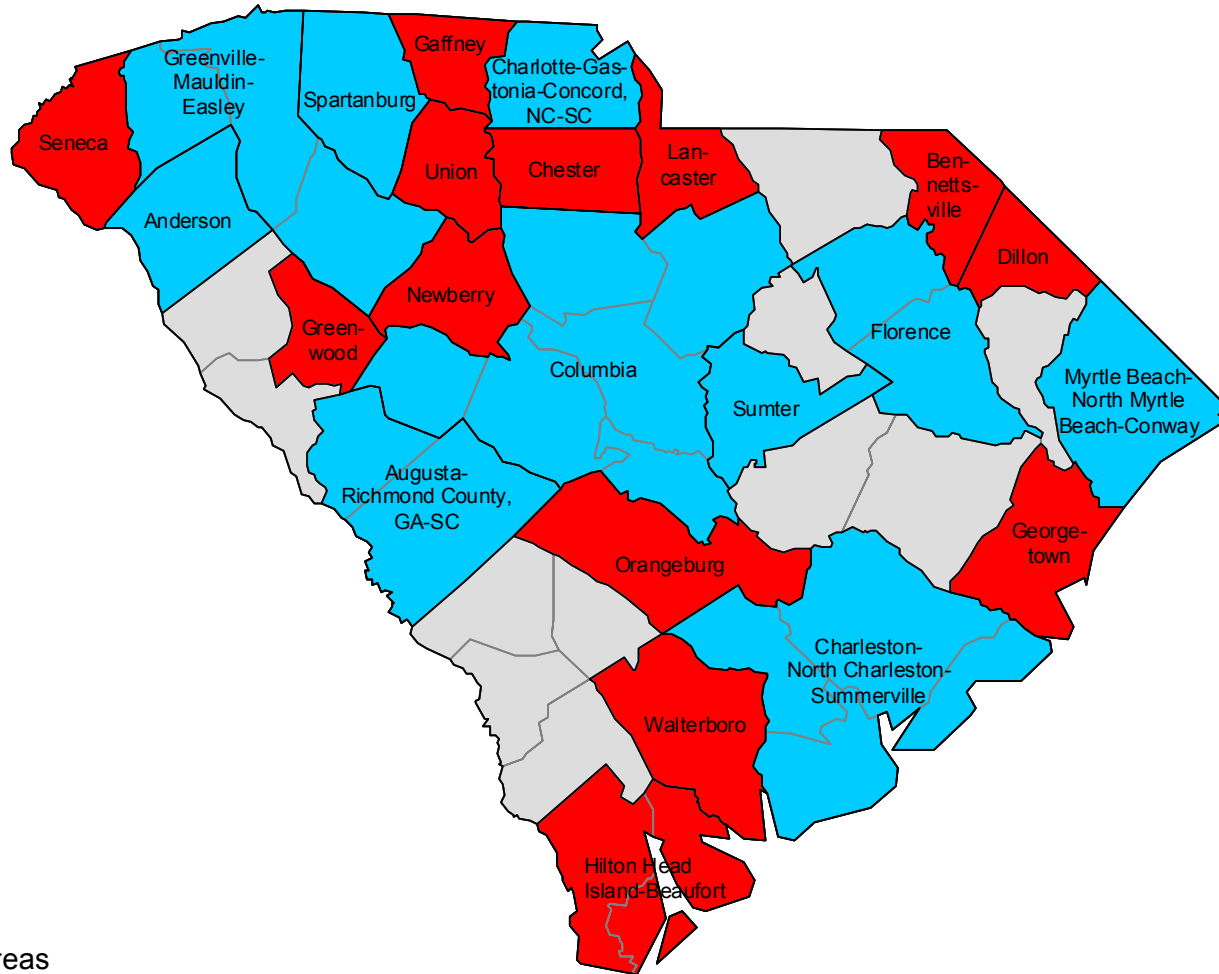

2000-based metropolitan and micropolitan areas in Kansas

2000-based metropolitan and micropolitan areas in Kentucky

2000-based metropolitan and micropolitan areas in Louisiana

2000-based NECTAs in Maine

2000-based metropolitan and micropolitan areas in Maryland and the District of Columbia

2000-based metropolitan and micropolitan areas in Oklahoma

2000-based metropolitan and micropolitan areas in Oregon

2000-based metropolitan and micropolitan areas in Pennsylvania

- New York-Newark-Edison, NY-NJ-PA MSA
- Philadelphia-Camden-Wilmington, PA-NJ-DE-MD MSA
- Other MSAs

- Micropolitan areas
- Outside CBSA

2000-based metropolitan and micropolitan areas in Puerto Rico

- Metropolitan areas
- Micropolitan areas
- Outside CBSA

2000-based NECTAs in Rhode Island

-  Metropolitan NECTAs
-  Outside CBSA

2000-based metropolitan and micropolitan areas in South Carolina

-  Metropolitan areas
-  Micropolitan areas
-  Outside CBSA

2000-based metropolitan and micropolitan areas in South Dakota

2000-based metropolitan and micropolitan areas in Tennessee