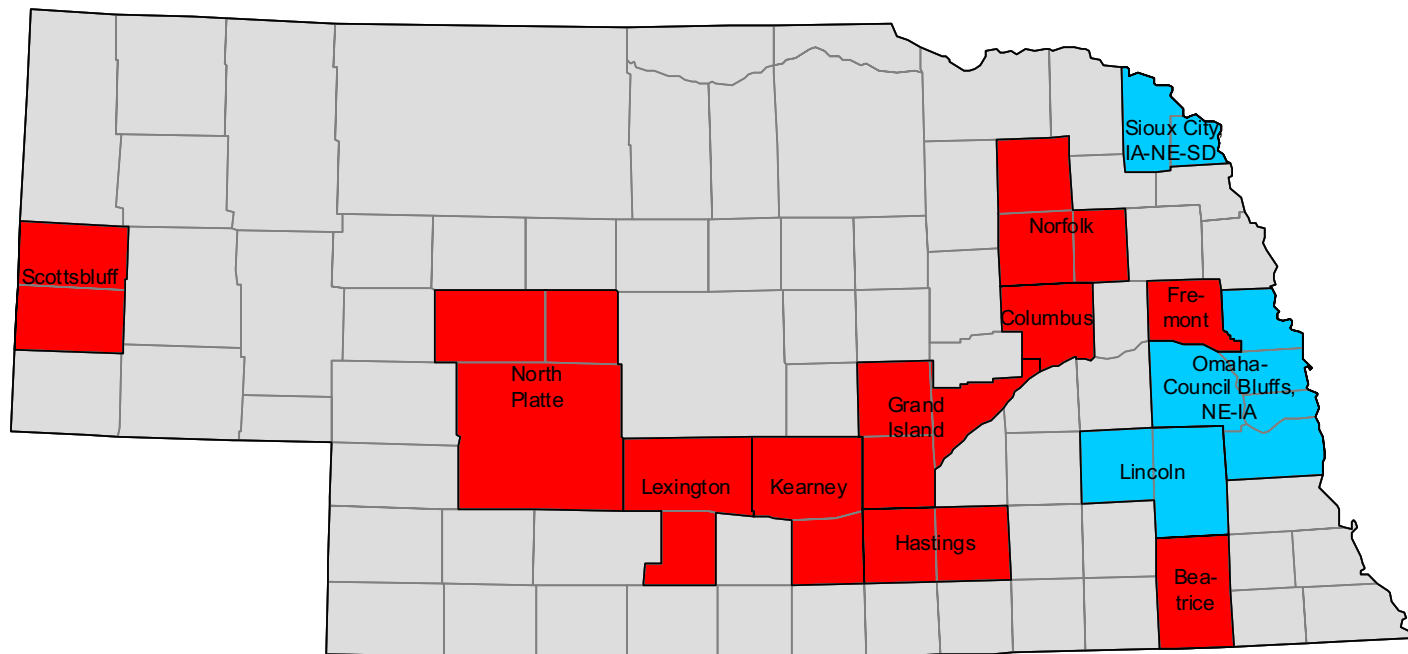

2000-based metropolitan and micropolitan areas in Kansas

2000-based metropolitan and micropolitan areas in Kentucky

2000-based metropolitan and micropolitan areas in Louisiana

2000-based NECTAs in Maine

2000-based metropolitan and micropolitan areas in Maryland and the District of Columbia

2000-based metropolitan and micropolitan areas in Minnesota

-  Metropolitan areas
-  Micropolitan areas
-  Outside CBSA

2000-based metropolitan and micropolitan areas in Mississippi

-  Metropolitan areas
-  Micropolitan areas
-  Outside CBSA

2000-based metropolitan and micropolitan areas in Missouri

- Metropolitan areas
- Micropolitan areas
- Outside CBSA

2000-based metropolitan and micropolitan areas in Montana

2000-based metropolitan and micropolitan areas in Nebraska

2000-based metropolitan and micropolitan areas in Nevada

-  Metropolitan areas
-  Micropolitan areas
-  Outside CBSA

2000-based NECTAs in New Hampshire

- Metropolitan NECTAs
- NECTA divisions
- Micropolitan NECTAs
- Outside CBSA