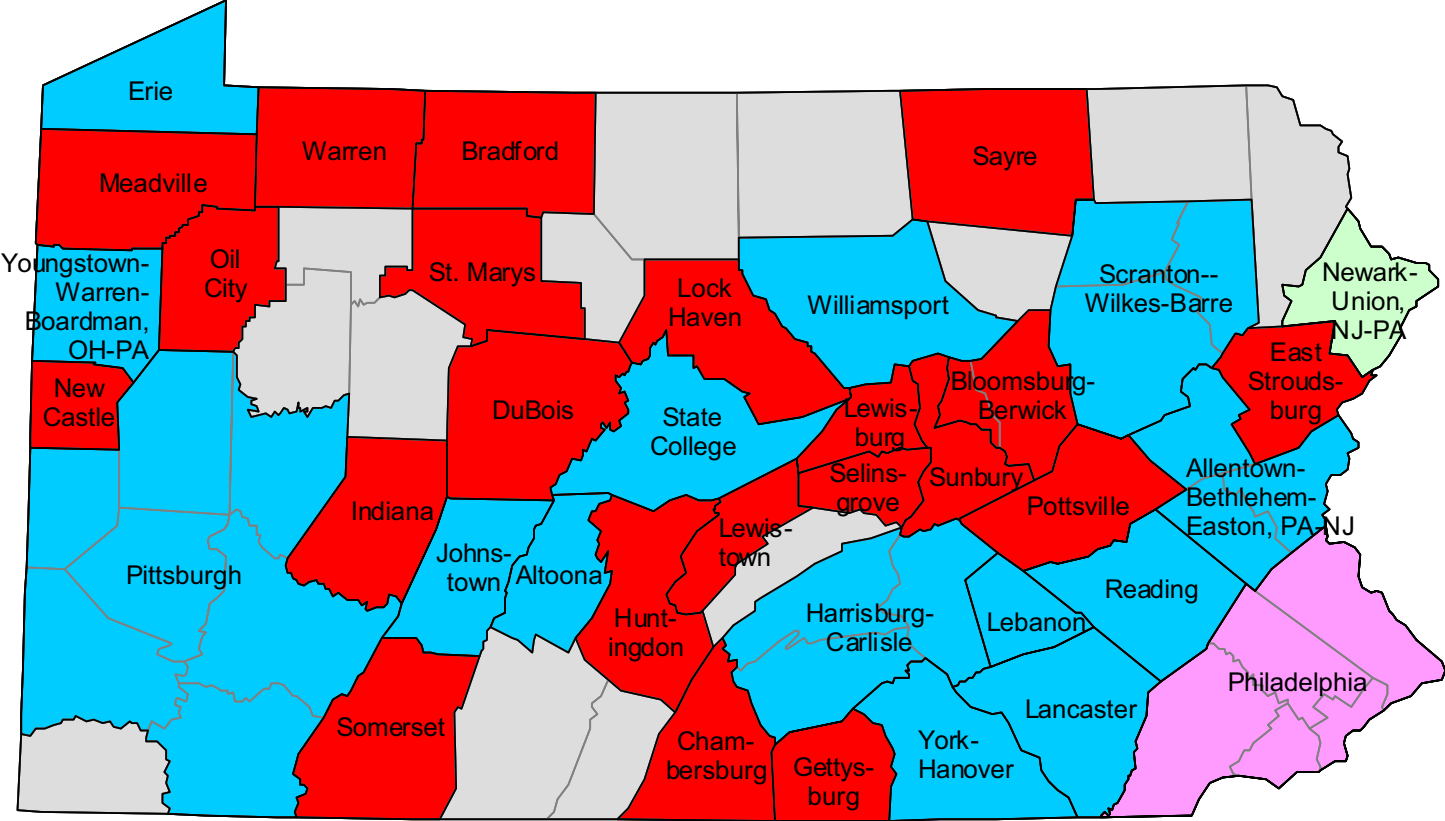

2000-based metropolitan and micropolitan areas in Kansas

2000-based metropolitan and micropolitan areas in Kentucky

2000-based metropolitan and micropolitan areas in Louisiana

2000-based NECTAs in Maine

2000-based metropolitan and micropolitan areas in Maryland and the District of Columbia

2000-based metropolitan and micropolitan areas in Nevada

-  Metropolitan areas
-  Micropolitan areas
-  Outside CBSA

2000-based NECTAs in New Hampshire

- Metropolitan NECTAs
- NECTA divisions
- Micropolitan NECTAs
- Outside CBSA

-  Metropolitan areas
-  Micropolitan areas
-  Outside CBSA

2000-based metropolitan and micropolitan areas in New York

2000-based metropolitan and micropolitan areas in North Dakota

-  Metropolitan areas
-  Micropolitan areas
-  Outside CBSA

2000-based metropolitan and micropolitan areas in Oklahoma

2000-based metropolitan and micropolitan areas in Oregon

2000-based metropolitan and micropolitan areas in Pennsylvania

- New York-Newark-Edison, NY-NJ-PA MSA
- Philadelphia-Camden-Wilmington, PA-NJ-DE-MD MSA
- Other MSAs