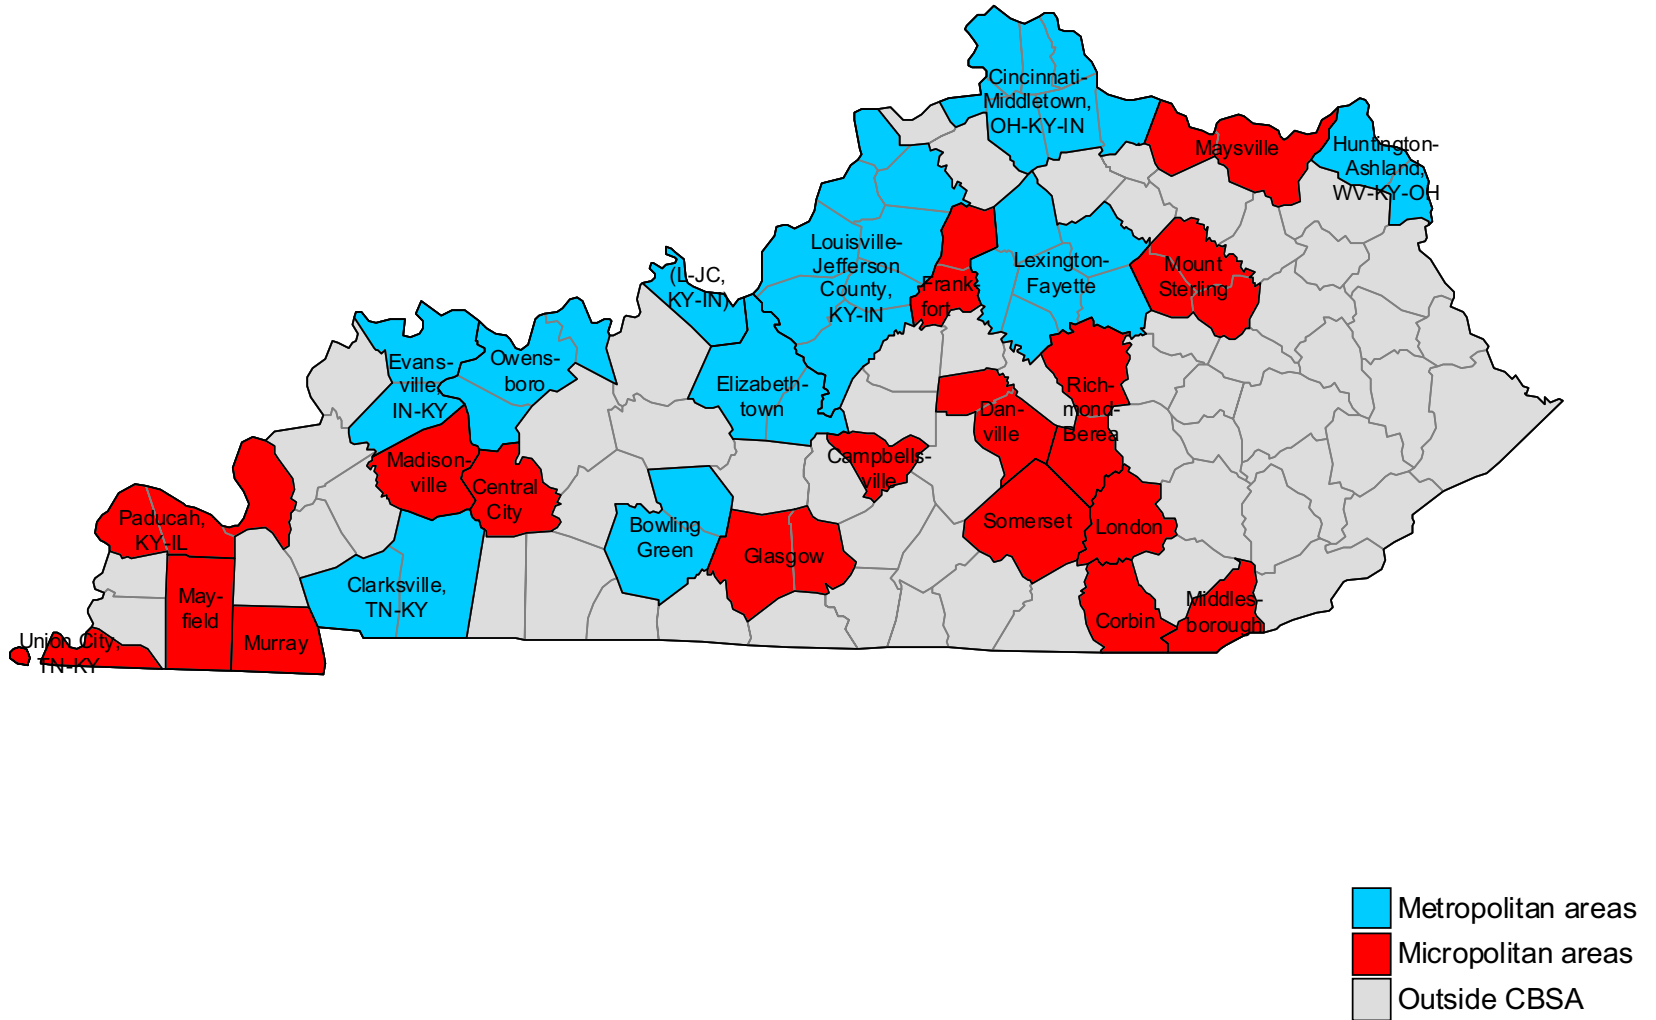

2000-based NECTAs in Connecticut

2000-based metropolitan and micropolitan areas in Delaware

-  Metropolitan areas
-  Metropolitan divisions
-  Micropolitan areas

2000-based metropolitan and micropolitan areas in Florida

- Metropolitan areas
- Micropolitan areas
- Outside CBSA

2000-based metropolitan and micropolitan areas in Idaho

-  Metropolitan areas
-  Micropolitan areas
-  Outside CBSA

2000-based metropolitan and micropolitan areas in Illinois

- Metropolitan areas
- Metropolitan divisions
- Micropolitan areas
- Outside CBSA

2000-based metropolitan and micropolitan areas in Indiana

2000-based metropolitan and micropolitan areas in Iowa

-  Metropolitan areas
-  Micropolitan areas
-  Outside CBSA

2000-based metropolitan and micropolitan areas in Kansas

2000-based metropolitan and micropolitan areas in Kentucky

2000-based metropolitan and micropolitan areas in Louisiana

2000-based NECTAs in Maine

2000-based metropolitan and micropolitan areas in Maryland and the District of Columbia