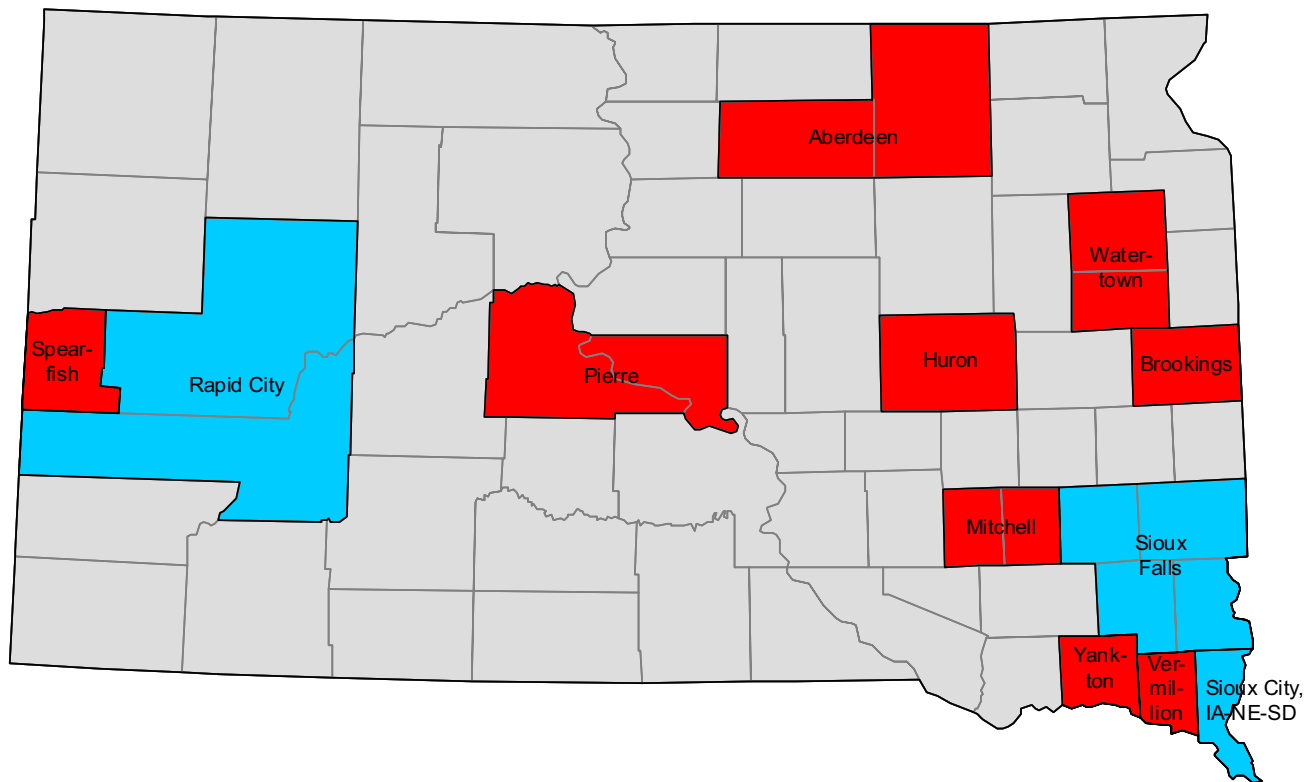

2000-based metropolitan and micropolitan areas in Kansas

2000-based metropolitan and micropolitan areas in Kentucky

2000-based metropolitan and micropolitan areas in Louisiana

2000-based NECTAs in Maine

2000-based metropolitan and micropolitan areas in Maryland and the District of Columbia

2000-based metropolitan and micropolitan areas in Oklahoma

2000-based metropolitan and micropolitan areas in Oregon

2000-based metropolitan and micropolitan areas in Pennsylvania

- New York-Newark-Edison, NY-NJ-PA MSA
- Philadelphia-Camden-Wilmington, PA-NJ-DE-MD MSA
- Other MSAs

- Micropolitan areas
- Outside CBSA

2000-based metropolitan and micropolitan areas in Puerto Rico

- Metropolitan areas
- Micropolitan areas
- Outside CBSA

2000-based NECTAs in Rhode Island

-  Metropolitan NECTAs
-  Outside CBSA

2000-based metropolitan and micropolitan areas in South Carolina

-  Metropolitan areas
-  Micropolitan areas
-  Outside CBSA

2000-based metropolitan and micropolitan areas in South Dakota

2000-based metropolitan and micropolitan areas in Tennessee