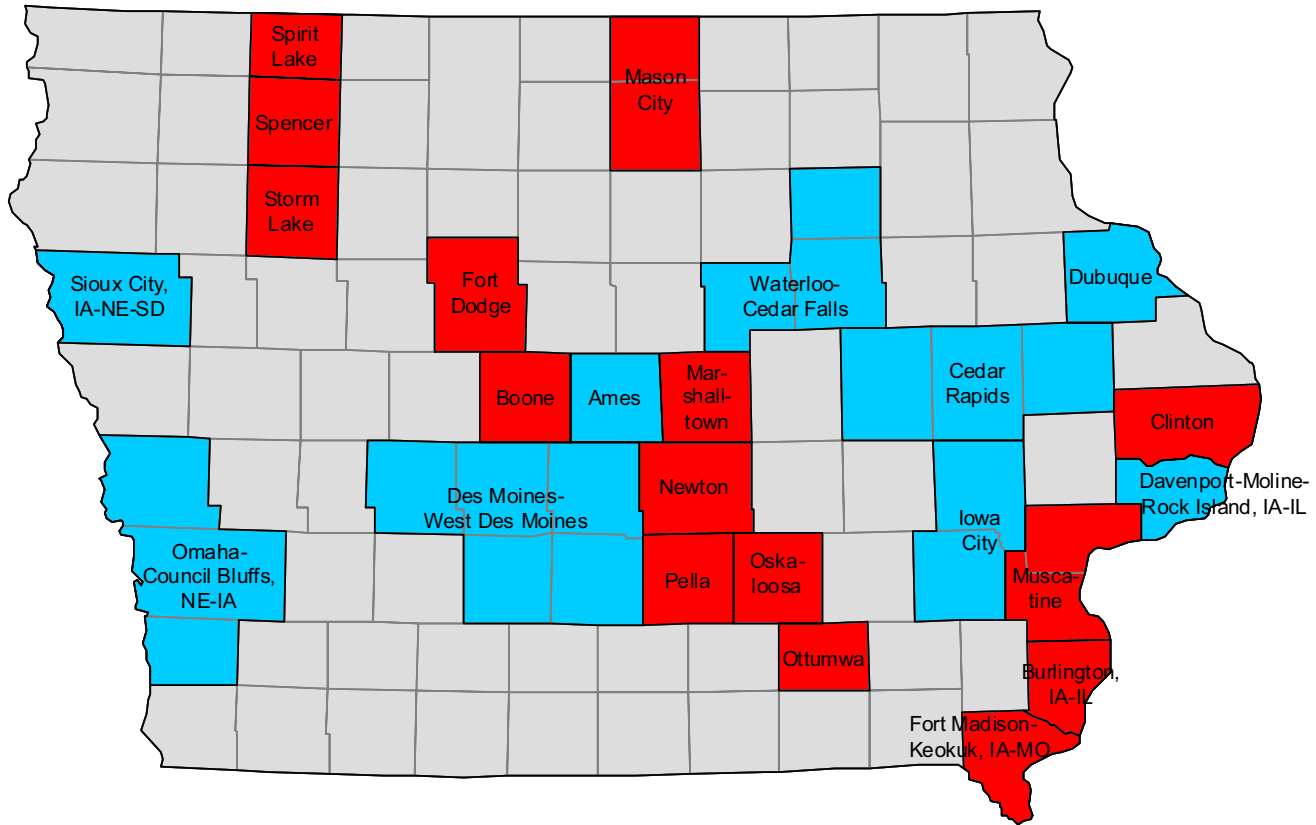

2000-based NECTAs in Connecticut

2000-based metropolitan and micropolitan areas in Delaware

-  Metropolitan areas
-  Metropolitan divisions
-  Micropolitan areas

2000-based metropolitan and micropolitan areas in Florida

- Metropolitan areas
- Micropolitan areas
- Outside CBSA

2000-based metropolitan and micropolitan areas in Idaho

-  Metropolitan areas
-  Micropolitan areas
-  Outside CBSA

2000-based metropolitan and micropolitan areas in Illinois

- Metropolitan areas
- Metropolitan divisions
- Micropolitan areas
- Outside CBSA

2000-based metropolitan and micropolitan areas in Indiana

2000-based metropolitan and micropolitan areas in Iowa

-  Metropolitan areas
-  Micropolitan areas
-  Outside CBSA

2000-based metropolitan and micropolitan areas in Kansas

2000-based metropolitan and micropolitan areas in Kentucky

2000-based metropolitan and micropolitan areas in Louisiana

2000-based NECTAs in Maine

2000-based metropolitan and micropolitan areas in Maryland and the District of Columbia