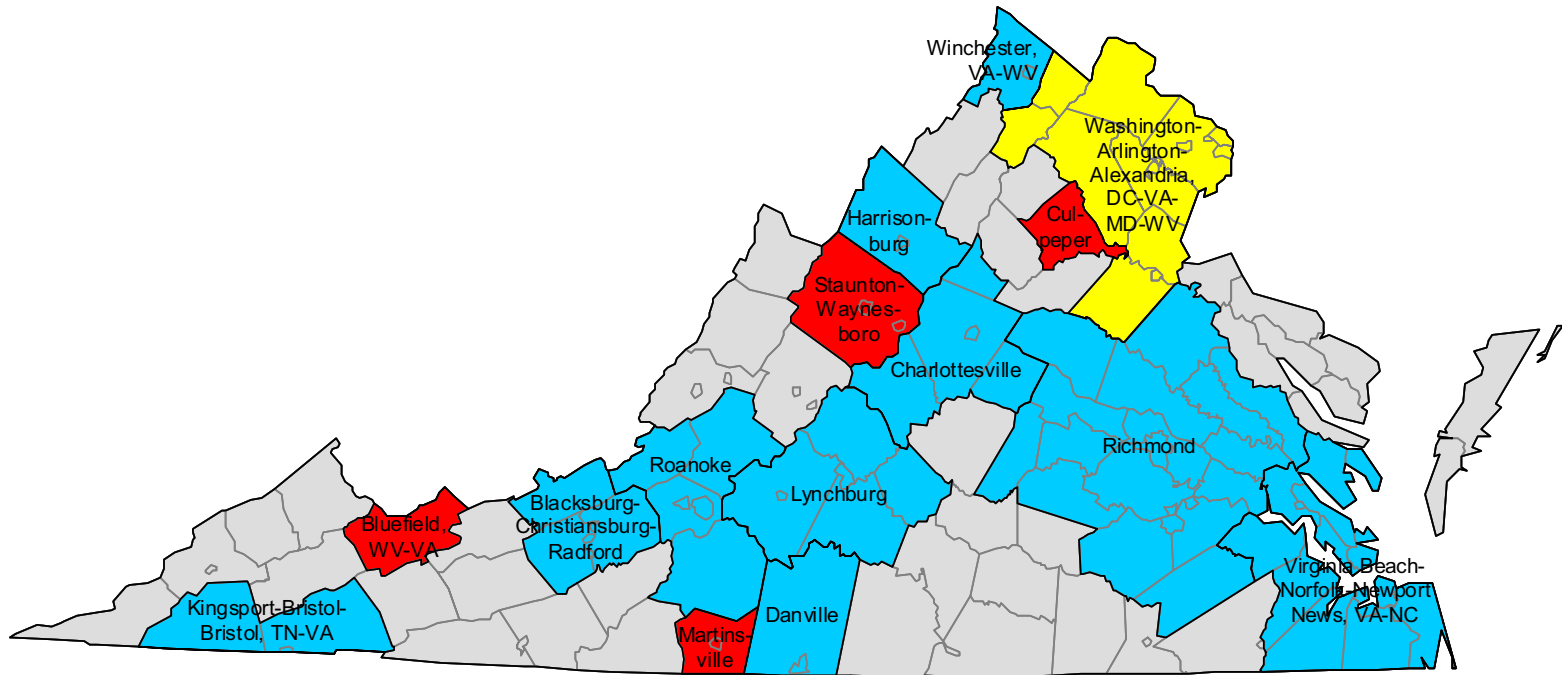

2000-based metropolitan and micropolitan areas in Kansas

2000-based metropolitan and micropolitan areas in Kentucky

2000-based metropolitan and micropolitan areas in Louisiana

2000-based NECTAs in Maine

2000-based metropolitan and micropolitan areas in Maryland and the District of Columbia

2000-based metropolitan and micropolitan areas in Nevada

-  Metropolitan areas
-  Micropolitan areas
-  Outside CBSA

2000-based NECTAs in New Hampshire

- Metropolitan NECTAs
- NECTA divisions
- Micropolitan NECTAs
- Outside CBSA

2000-based metropolitan and micropolitan areas in South Carolina

-  Metropolitan areas
-  Micropolitan areas
-  Outside CBSA

2000-based metropolitan and micropolitan areas in South Dakota

2000-based metropolitan and micropolitan areas in Tennessee

-  Metropolitan areas
-  Micropolitan areas
-  Outside CBSA

2000-based metropolitan and micropolitan areas in Utah

2000-based NECTAs in Vermont

2000-based metropolitan and micropolitan areas in Virginia

-  Metropolitan areas
-  Metropolitan divisions
-  Micropolitan areas
-  Outside CBSA