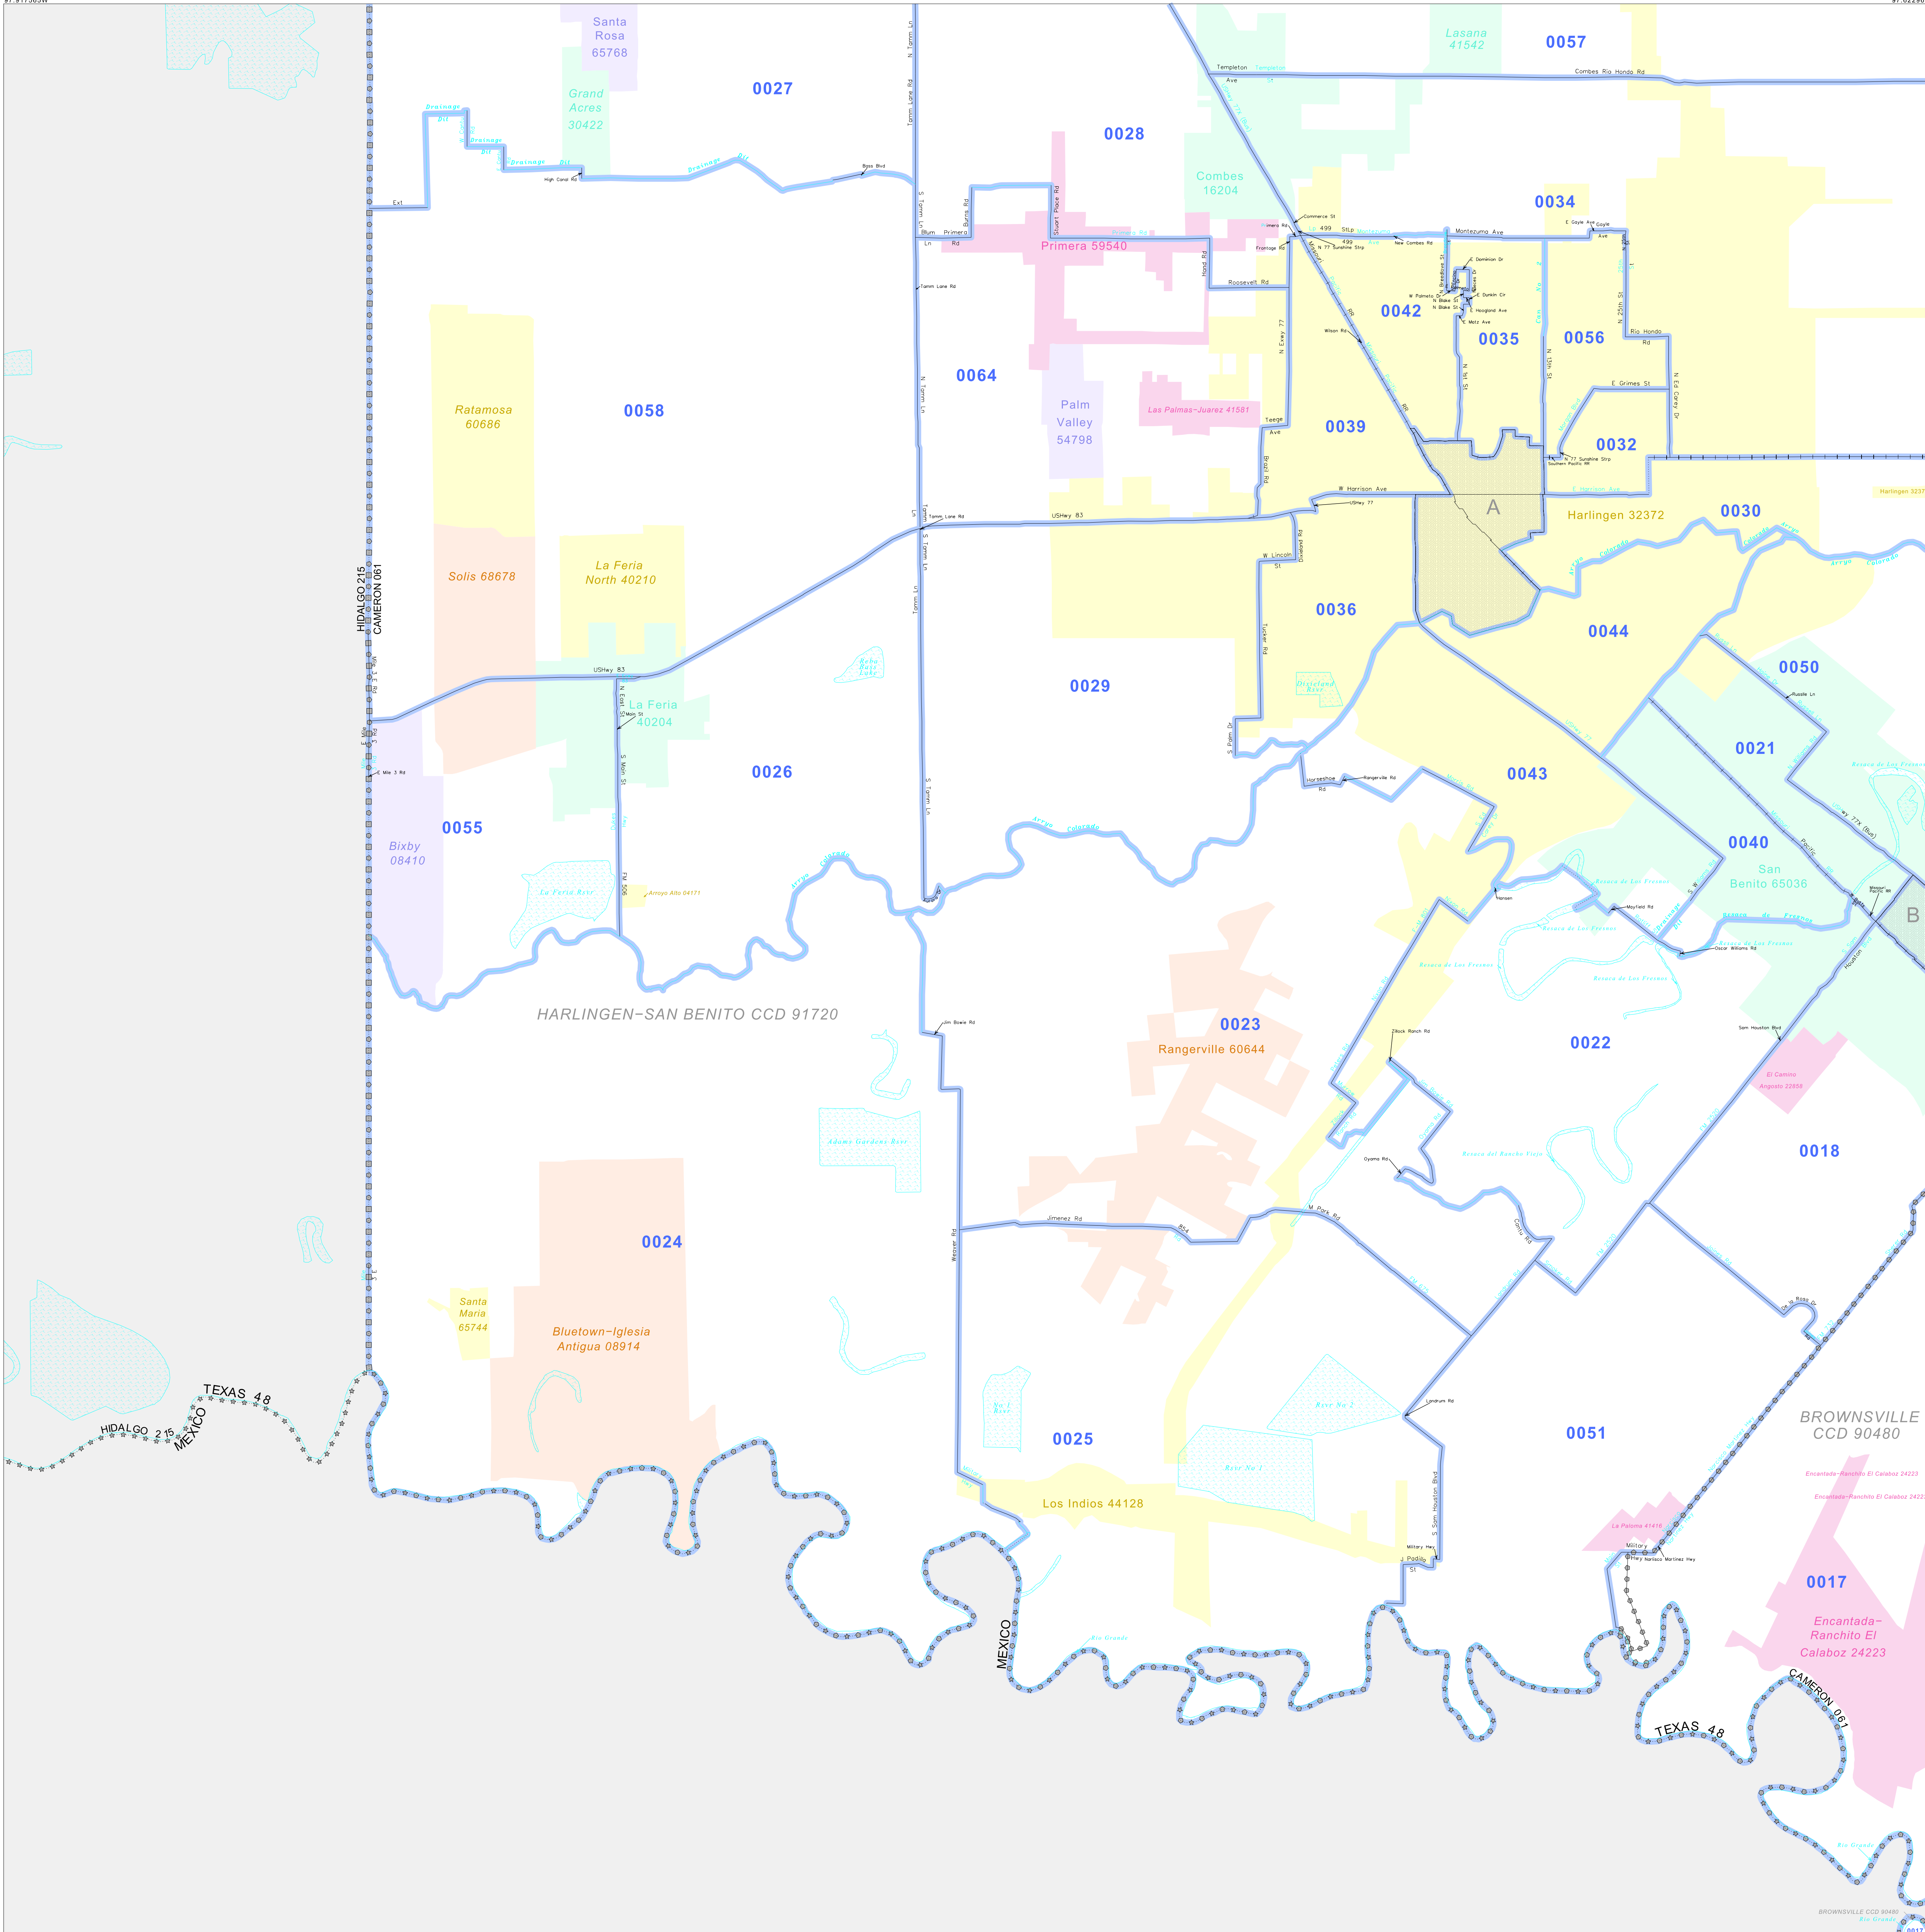

P.L. 94-171 VOTING DISTRICT OUTLINE MAP (CENSUS 2000)

28 258221N
97 917855W

28 258221N
97 922953W

GEOGRAPHIC AREAS LEGEND

SYMBOL	NAME STYLE
*****	INTERNATIONAL
*****	AIR (FEDERAL)
*****	Trust Land
*****	STATE
*****	COUNTY
*****	CENSUS COUNTY DIV.
*****	Incorporated Place
*****	Census Designated Place
*****	Voting District

Abbreviation Reference: AIR = American Indian Reservation; Trust Land = Off-Reservation Trust Land
1. A "*" following a VTD code indicates an actual voting district. Its absence indicates that the VTD is a pseudo voting district or no information is available as to its status.

Voting Districts

Code	Name
0017	Voting District 0017
0018	Voting District 0018
0021	Voting District 0021
0022	Voting District 0022
0023	Voting District 0023
0024	Voting District 0024
0025	Voting District 0025
0026	Voting District 0026
0027	Voting District 0027
0028	Voting District 0028
0029	Voting District 0029
0030	Voting District 0030
0031	Voting District 0031
0032	Voting District 0032
0033	Voting District 0033
0034	Voting District 0034
0035	Voting District 0035
0036	Voting District 0036
0039	Voting District 0039
0040	Voting District 0040
0041	Voting District 0041
0042	Voting District 0042
0043	Voting District 0043
0044	Voting District 0044
0045	Voting District 0045
0046	Voting District 0046
0047	Voting District 0047
0048	Voting District 0048
0049	Voting District 0049
0050	Voting District 0050
0051	Voting District 0051
0052	Voting District 0052
0053	Voting District 0053
0054	Voting District 0054

25 892265N
97 917855W

25 892265N
97 922953W