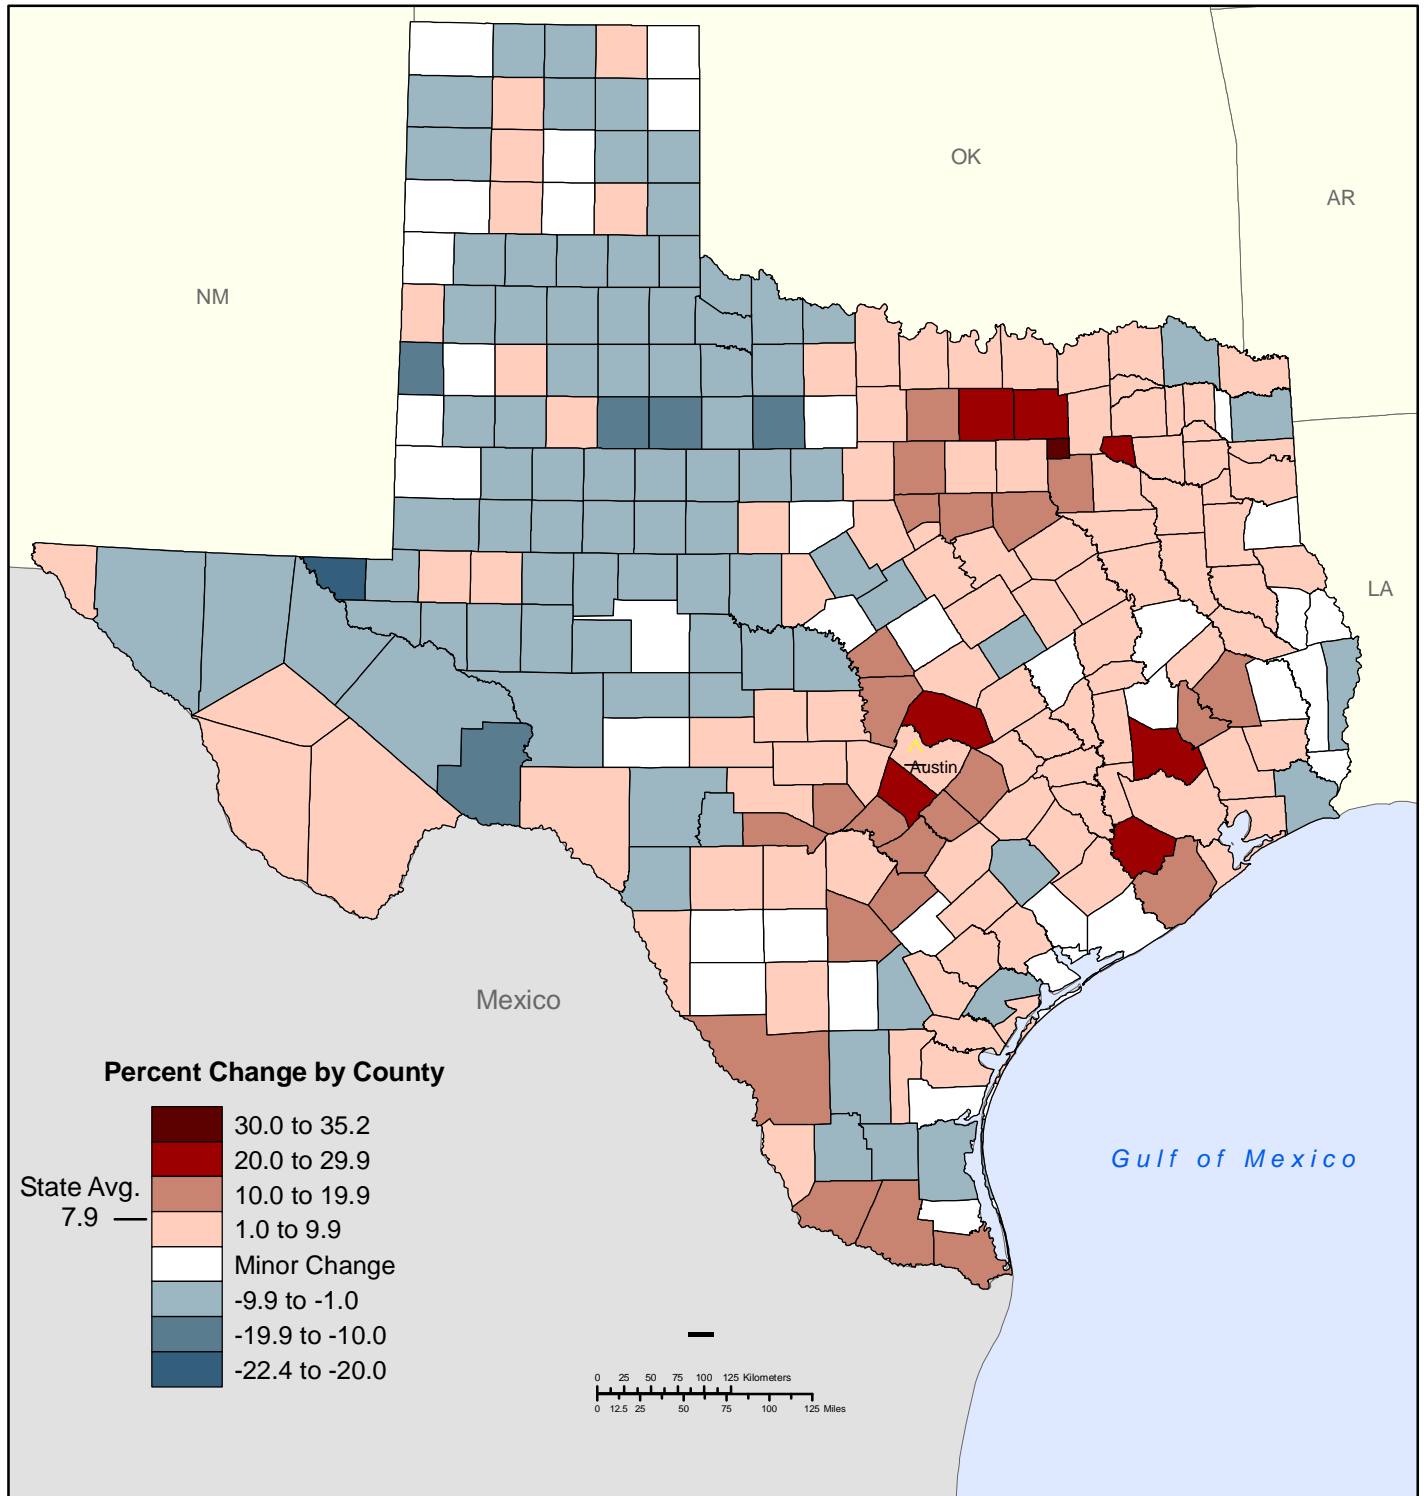

Texas Population Estimates

Percent Change: 2000 to 2004

Source: U.S. Census Bureau, Cumulative Estimates of Population Change for Counties of Texas: April 1, 2000 to July 1, 2004

USCENSUSBUREAU

Helping You Make Informed Decisions